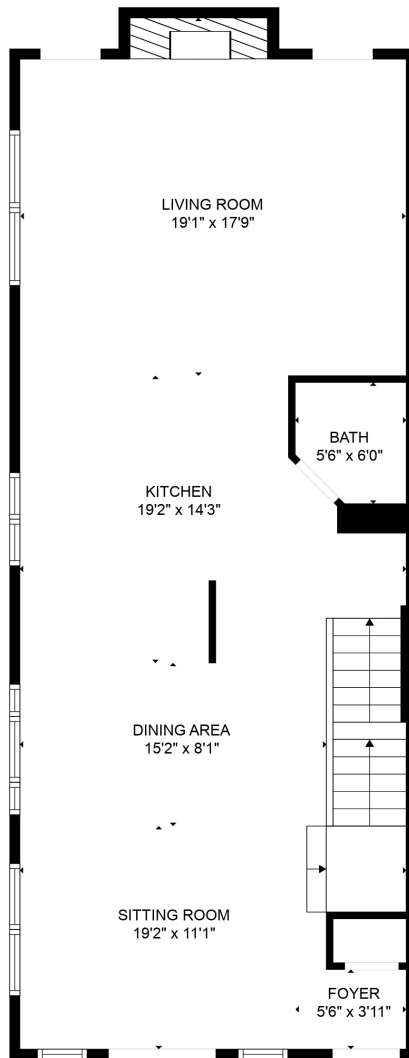

FLOOR 1

FLOOR 2

FLOOR 3

Total scanned area: 3086 sq. ft

SIZES AND DIMENSIONS ARE APPROXIMATE, ACTUAL MAY VARY.

Total scanned area: 3086 sq. ft

SIZES AND DIMENSIONS ARE APPROXIMATE, ACTUAL MAY VARY.

Total scanned area: 3086 sq. ft

SIZES AND DIMENSIONS ARE APPROXIMATE, ACTUAL MAY VARY.

Total scanned area: 3086 sq. ft

SIZES AND DIMENSIONS ARE APPROXIMATE, ACTUAL MAY VARY.