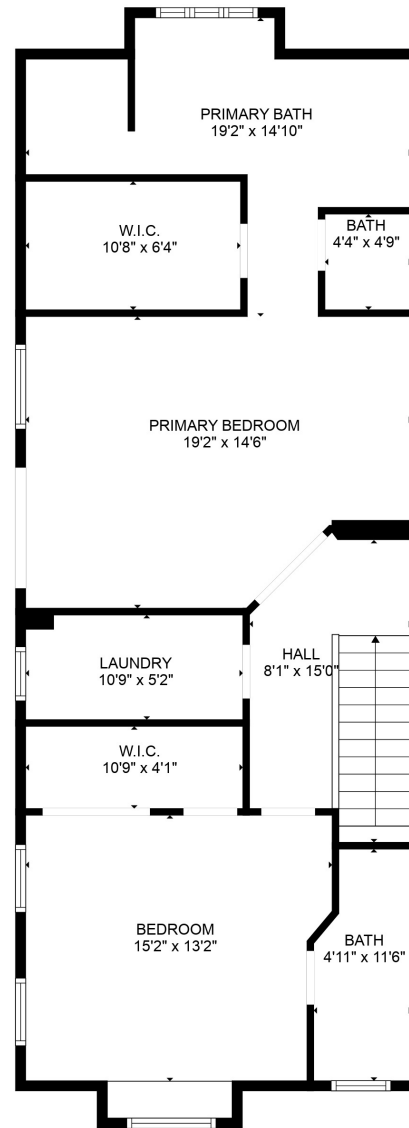

FLOOR 1

FLOOR 2

FLOOR 3

Total scanned area: 3086 sq. ft

SIZES AND DIMENSIONS ARE APPROXIMATE, ACTUAL MAY VARY.

Total scanned area: 3086 sq. ft

SIZES AND DIMENSIONS ARE APPROXIMATE, ACTUAL MAY VARY.

Total scanned area: 3086 sq. ft

SIZES AND DIMENSIONS ARE APPROXIMATE, ACTUAL MAY VARY.

Total scanned area: 3086 sq. ft

SIZES AND DIMENSIONS ARE APPROXIMATE, ACTUAL MAY VARY.