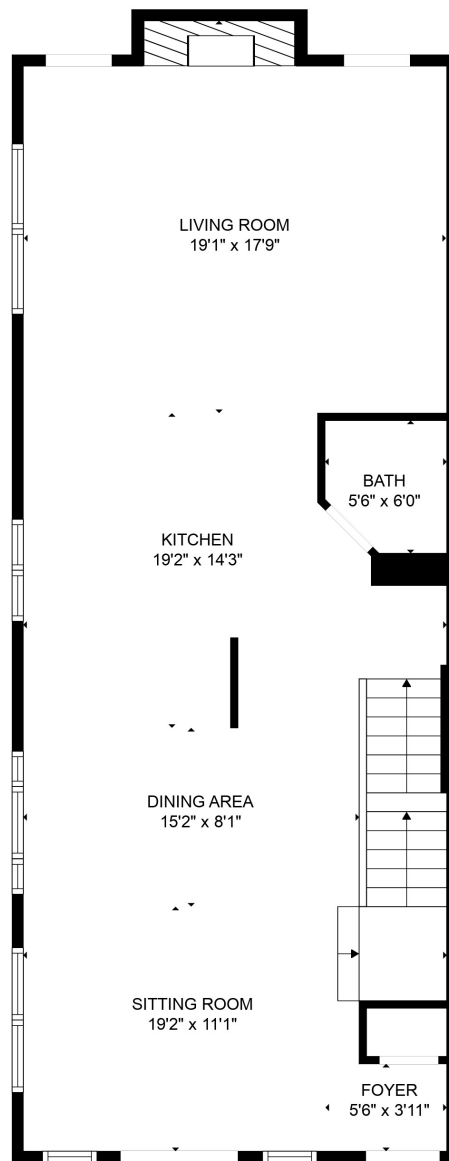

FLOOR 1

FLOOR 2

FLOOR 3

Total scanned area: 3086 sq. ft

SIZES AND DIMENSIONS ARE APPROXIMATE, ACTUAL MAY VARY.

Total scanned area: 3086 sq. ft

SIZES AND DIMENSIONS ARE APPROXIMATE, ACTUAL MAY VARY.

Total scanned area: 3086 sq. ft

SIZES AND DIMENSIONS ARE APPROXIMATE, ACTUAL MAY VARY.

Total scanned area: 3086 sq. ft

SIZES AND DIMENSIONS ARE APPROXIMATE, ACTUAL MAY VARY.