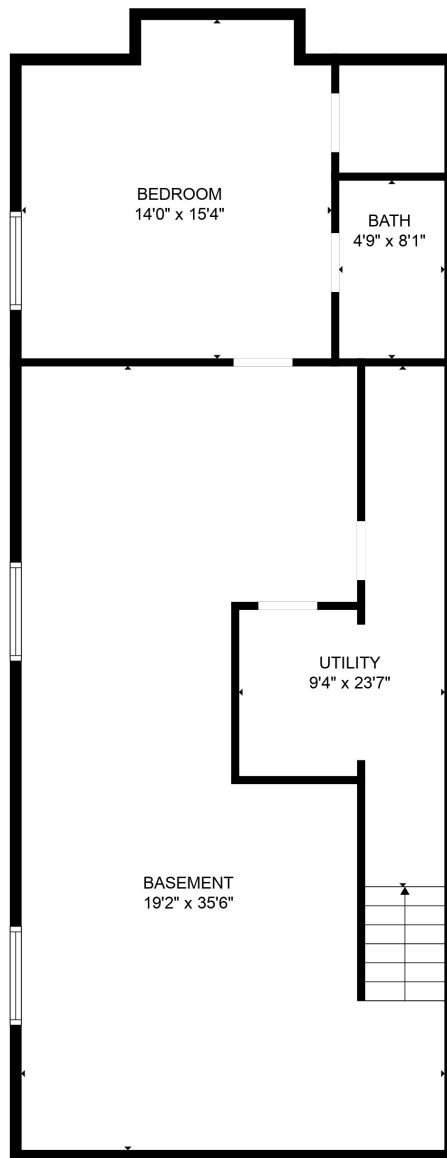

FLOOR 1

FLOOR 2

FLOOR 3

Total scanned area: 3086 sq. ft

SIZES AND DIMENSIONS ARE APPROXIMATE, ACTUAL MAY VARY.

Total scanned area: 3086 sq. ft

SIZES AND DIMENSIONS ARE APPROXIMATE, ACTUAL MAY VARY.

Total scanned area: 3086 sq. ft

SIZES AND DIMENSIONS ARE APPROXIMATE, ACTUAL MAY VARY.

Total scanned area: 3086 sq. ft

SIZES AND DIMENSIONS ARE APPROXIMATE, ACTUAL MAY VARY.