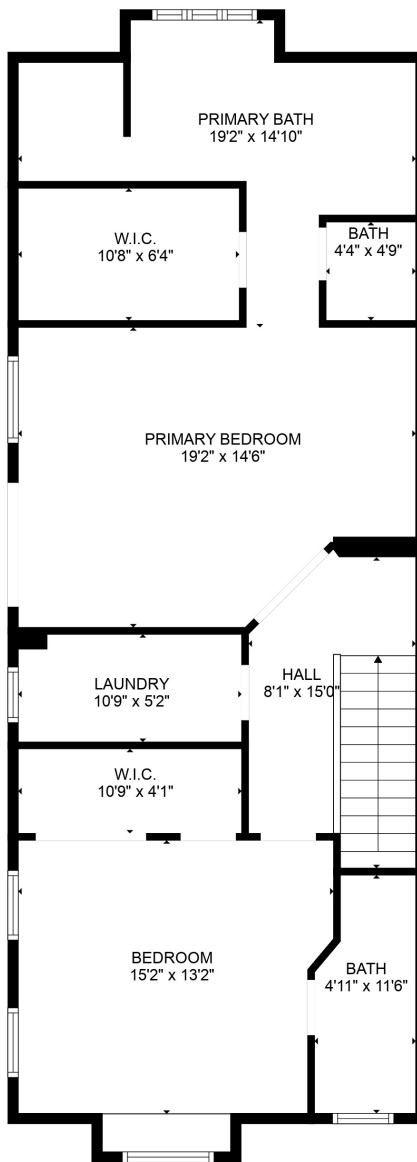

FLOOR 1

FLOOR 2

FLOOR 3

Total scanned area: 3086 sq. ft

SIZES AND DIMENSIONS ARE APPROXIMATE, ACTUAL MAY VARY.

Total scanned area: 3086 sq. ft

SIZES AND DIMENSIONS ARE APPROXIMATE, ACTUAL MAY VARY.

Total scanned area: 3086 sq. ft

SIZES AND DIMENSIONS ARE APPROXIMATE, ACTUAL MAY VARY.

Total scanned area: 3086 sq. ft

SIZES AND DIMENSIONS ARE APPROXIMATE, ACTUAL MAY VARY.