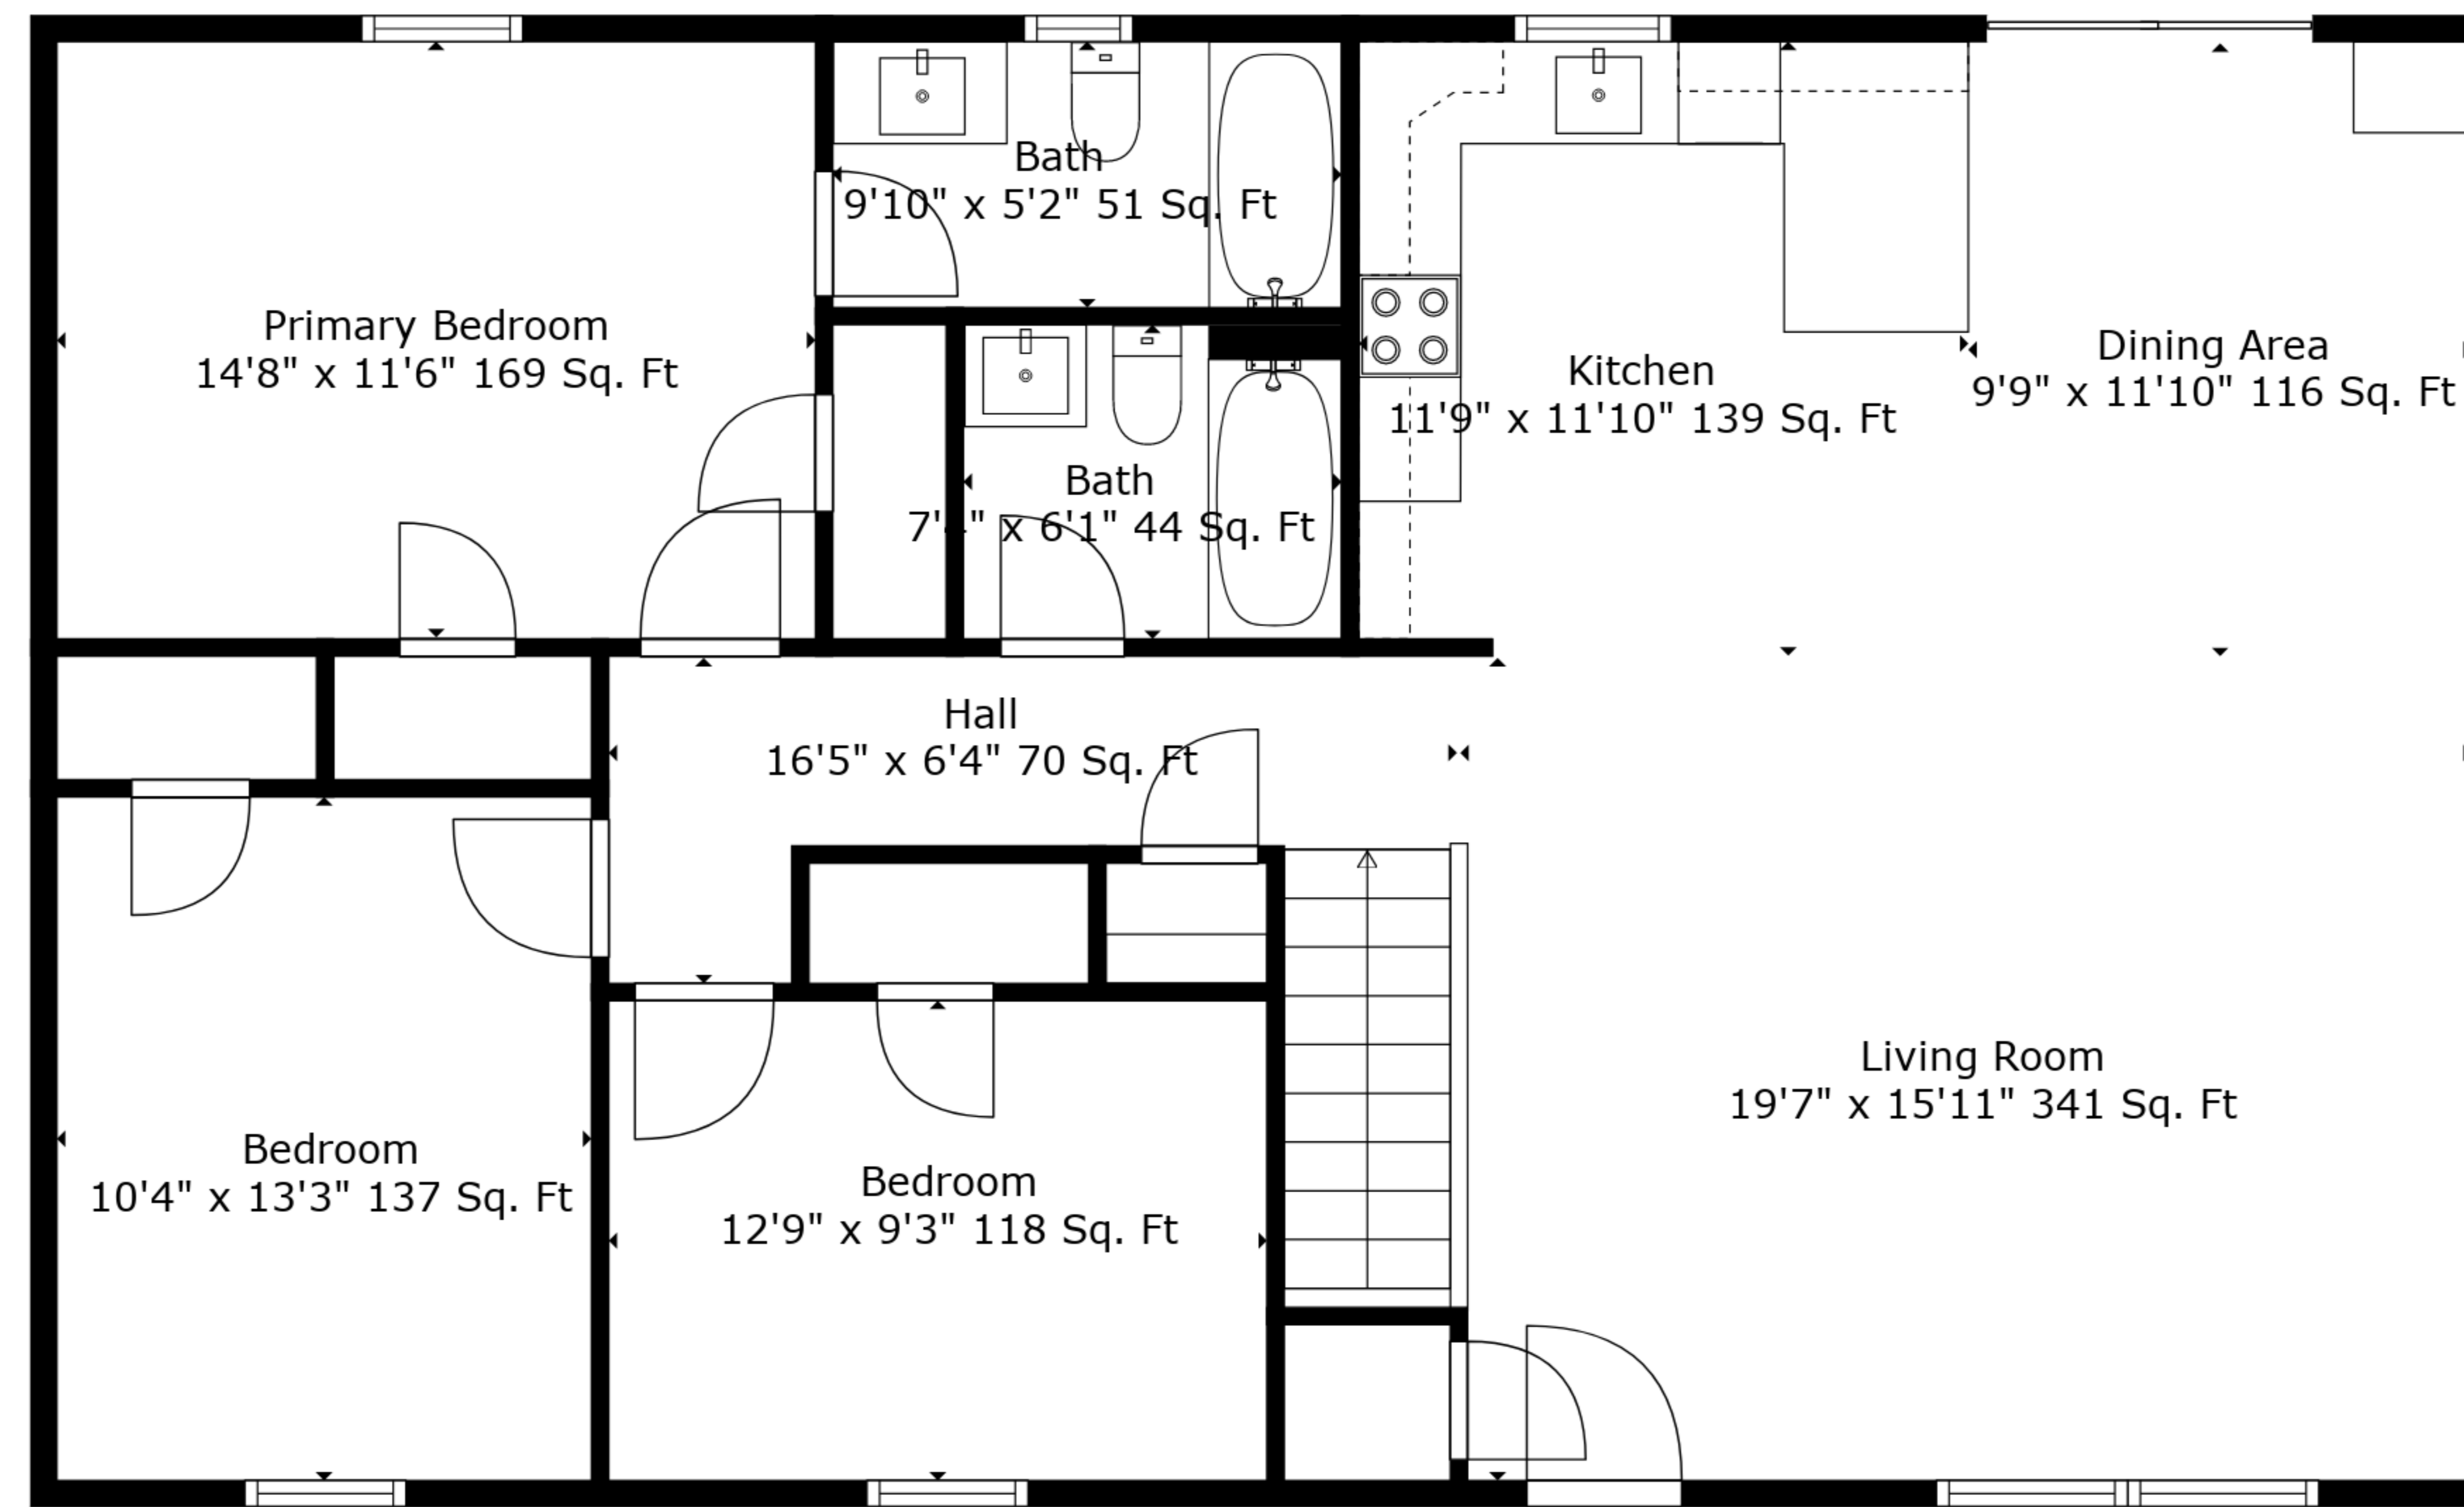

**TOTAL: 1898 sq. ft**

FLOOR 1: 599 sq. ft, FLOOR 2: 1299 sq. ft

EXCLUDED AREAS: GARAGE: 646 sq. ft, ELECTRICAL ROOM: 40 sq. ft

Measurements Are Deemed Highly Reliable But Not Guaranteed.

**TOTAL: 1898 sq. ft**

FLOOR 1: 599 sq. ft, FLOOR 2: 1299 sq. ft

EXCLUDED AREAS: GARAGE: 646 sq. ft, ELECTRICAL ROOM: 40 sq. ft

Measurements Are Deemed Highly Reliable But Not Guaranteed.

Floor 2

Floor 1

**TOTAL: 1898 sq. ft**  
 FLOOR 1: 599 sq. ft, FLOOR 2: 1299 sq. ft  
 EXCLUDED AREAS: GARAGE: 646 sq. ft, ELECTRICAL ROOM: 40 sq. ft