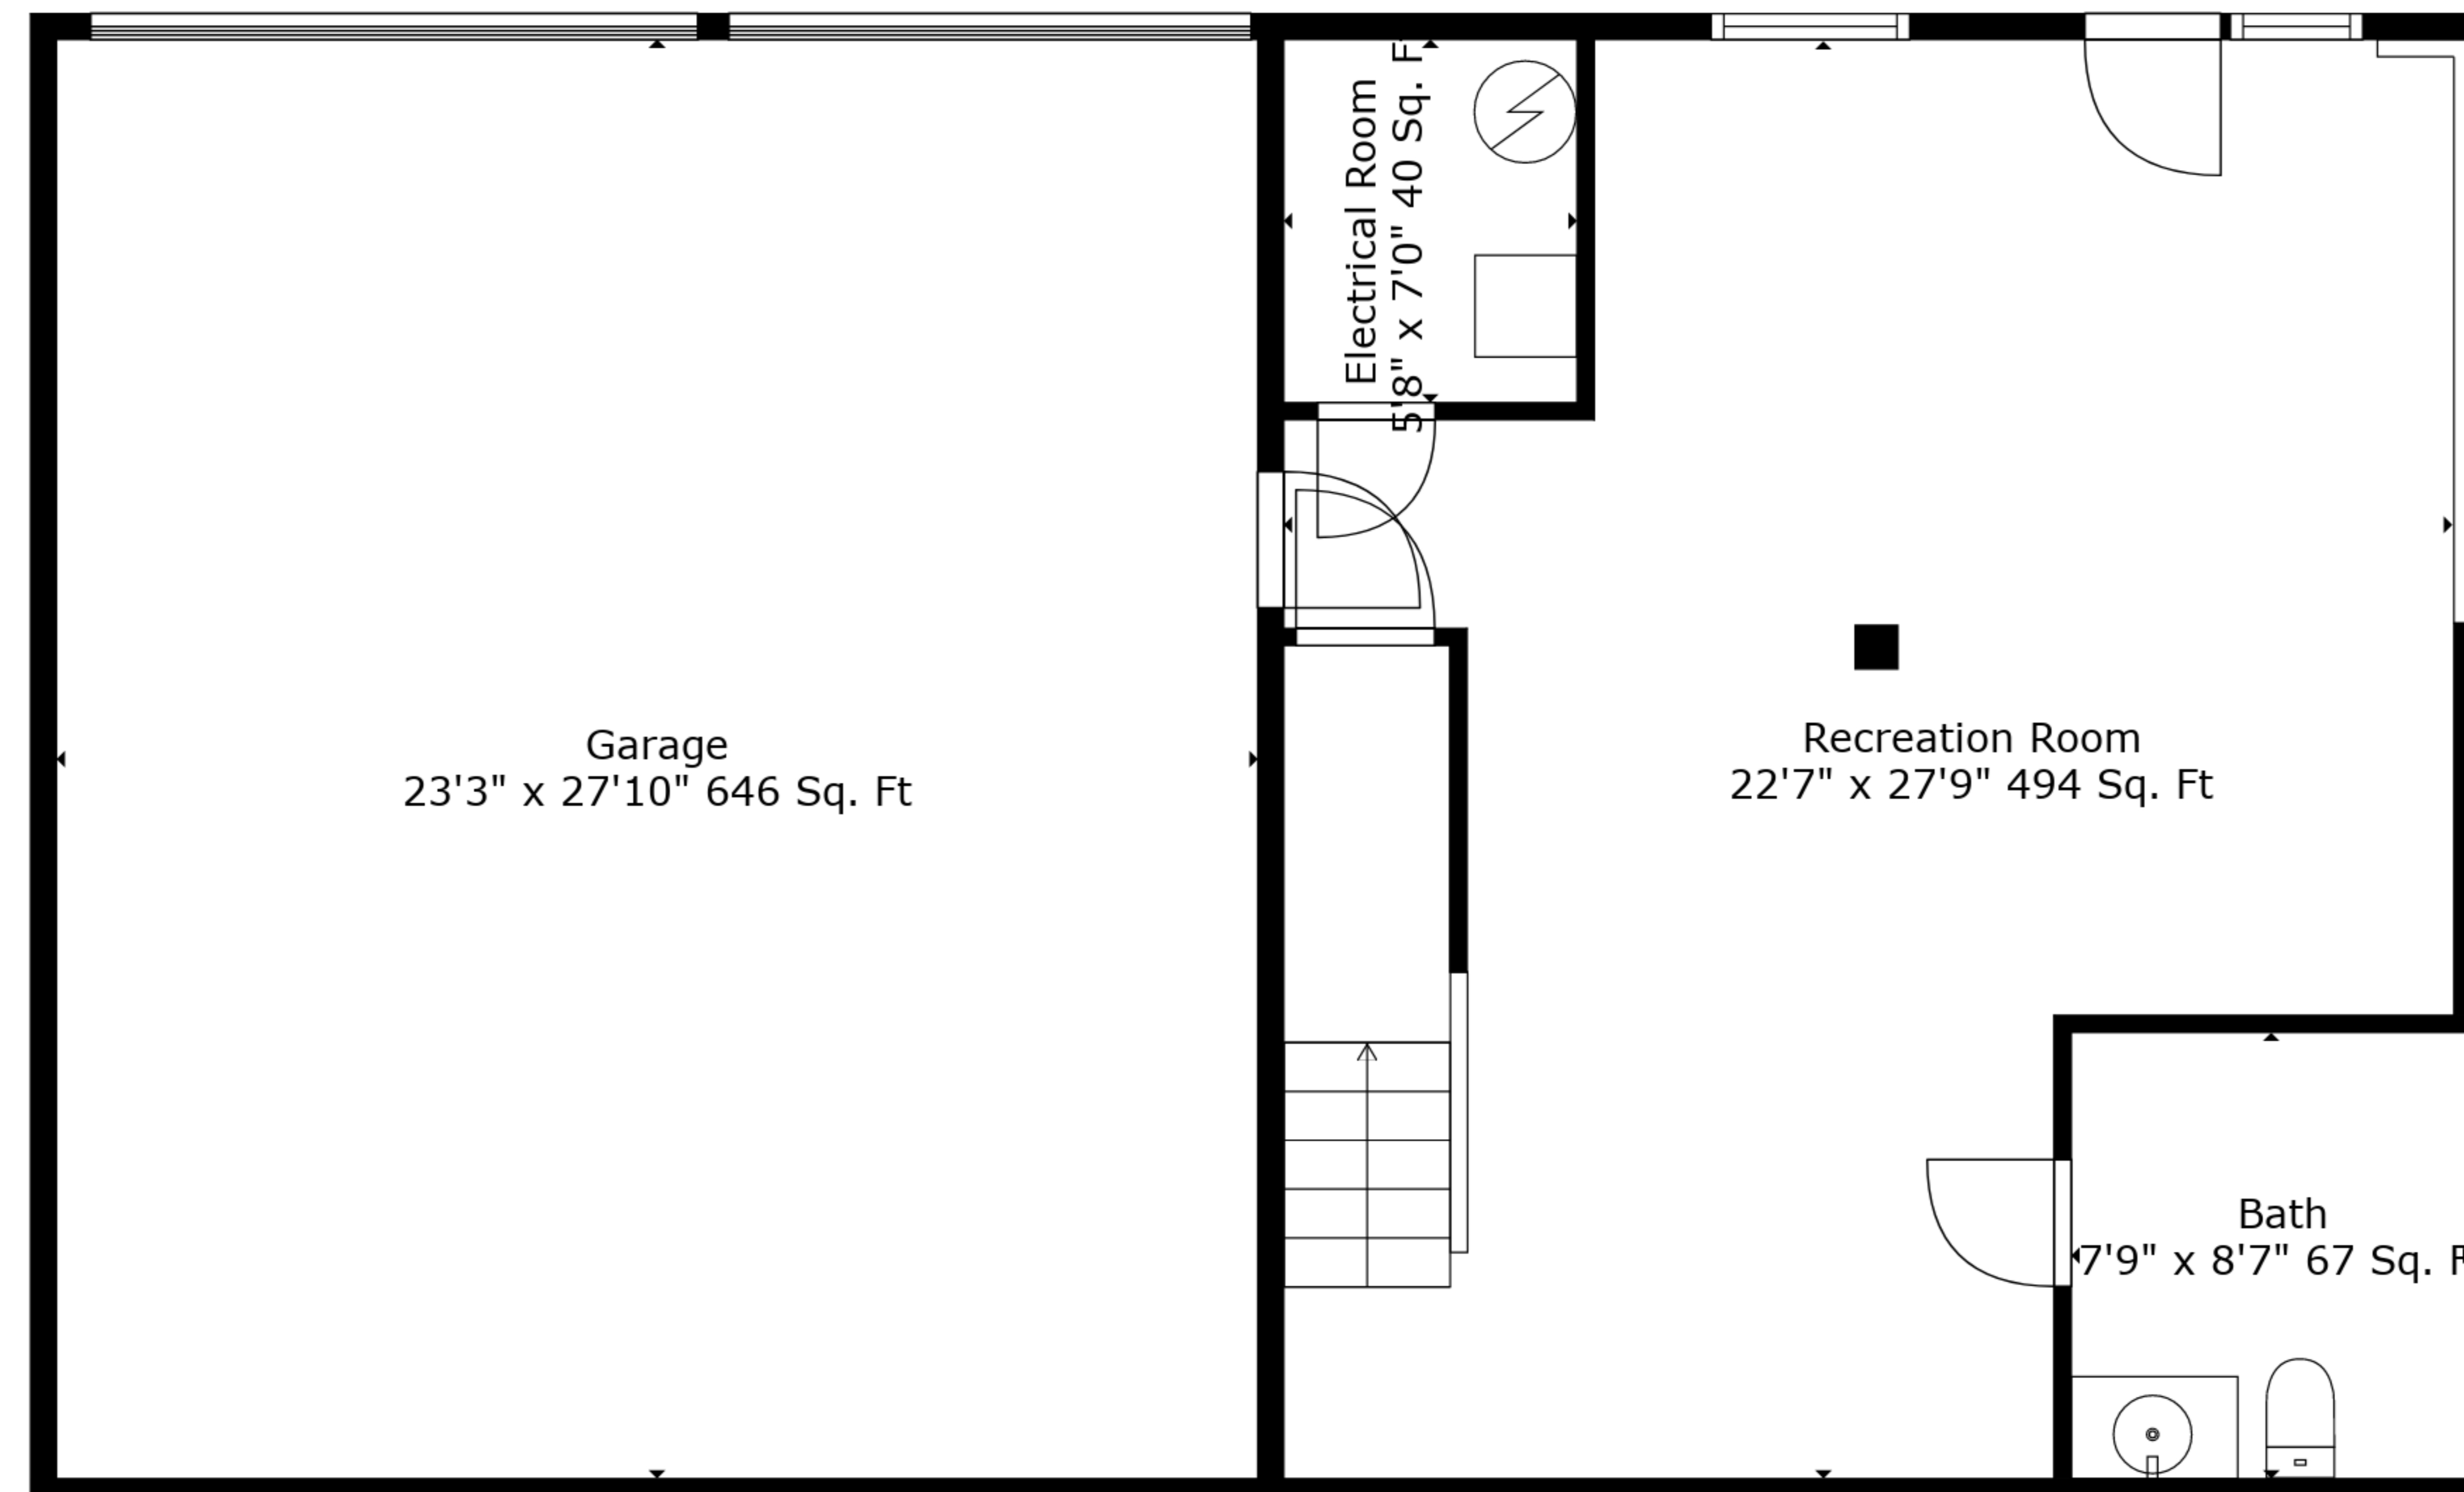

**TOTAL: 1898 sq. ft**

FLOOR 1: 599 sq. ft, FLOOR 2: 1299 sq. ft

EXCLUDED AREAS: GARAGE: 646 sq. ft, ELECTRICAL ROOM: 40 sq. ft

Measurements Are Deemed Highly Reliable But Not Guaranteed.

**TOTAL: 1898 sq. ft**

FLOOR 1: 599 sq. ft, FLOOR 2: 1299 sq. ft

EXCLUDED AREAS: GARAGE: 646 sq. ft, ELECTRICAL ROOM: 40 sq. ft

Measurements Are Deemed Highly Reliable But Not Guaranteed.

Floor 2

Floor 1

**TOTAL: 1898 sq. ft**  
 FLOOR 1: 599 sq. ft, FLOOR 2: 1299 sq. ft  
 EXCLUDED AREAS: GARAGE: 646 sq. ft, ELECTRICAL ROOM: 40 sq. ft