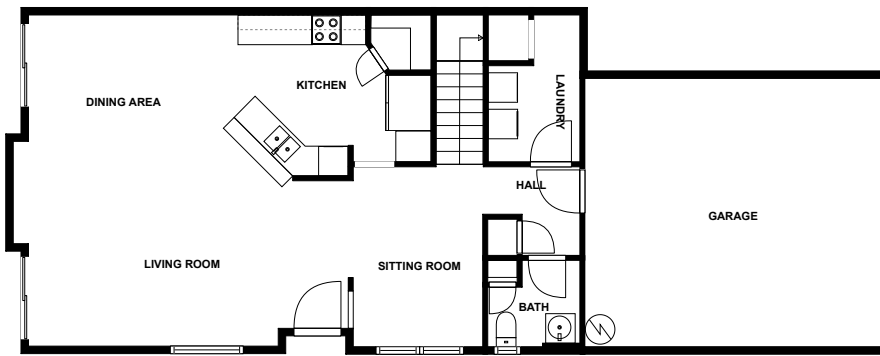

Home report

Interbay Boulevard 7001 315
Tampa

Highlights

1 Kitchen

2 Living room

3 Bedroom

3 Bath

23 Doors

Floor plan

FLOOR 2

FLOOR 1

SIZES AND DIMENSIONS ARE APPROXIMATE, ACTUAL MAY VARY.

Appendix 1: Data sheet

Bath - 3	Bath - Toilet - 1	Utility - 1
Utility - Laundry - 1	LivingRoom - 2	LivingRoom - Sitting - 1
Kitchen - 1	Dining - 1	Dining - Open - 1
Hall - 2	Garage - 1	Closet - 1
Closet - WalkIn - 1	Bedroom - 3	Bedroom - Master - 1