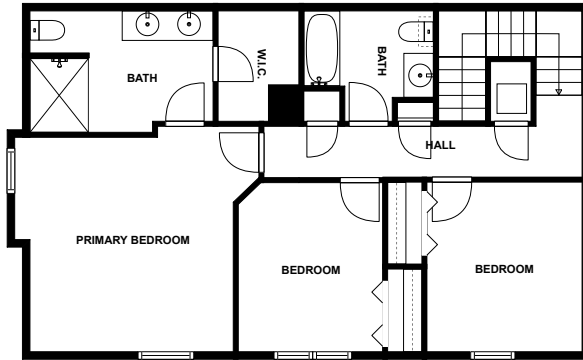

Home report

Interbay Boulevard 7001 315
Tampa

Highlights

1 Kitchen

2 Living room

3 Bedroom

3 Bath

23 Doors

Floor plan

FLOOR 2

FLOOR 1

SIZES AND DIMENSIONS ARE APPROXIMATE, ACTUAL MAY VARY.

Appendix 1: Data sheet

Bath - 3	Bath - Toilet - 1	Utility - 1
Utility - Laundry - 1	LivingRoom - 2	LivingRoom - Sitting - 1
Kitchen - 1	Dining - 1	Dining - Open - 1
Hall - 2	Garage - 1	Closet - 1
Closet - WalkIn - 1	Bedroom - 3	Bedroom - Master - 1