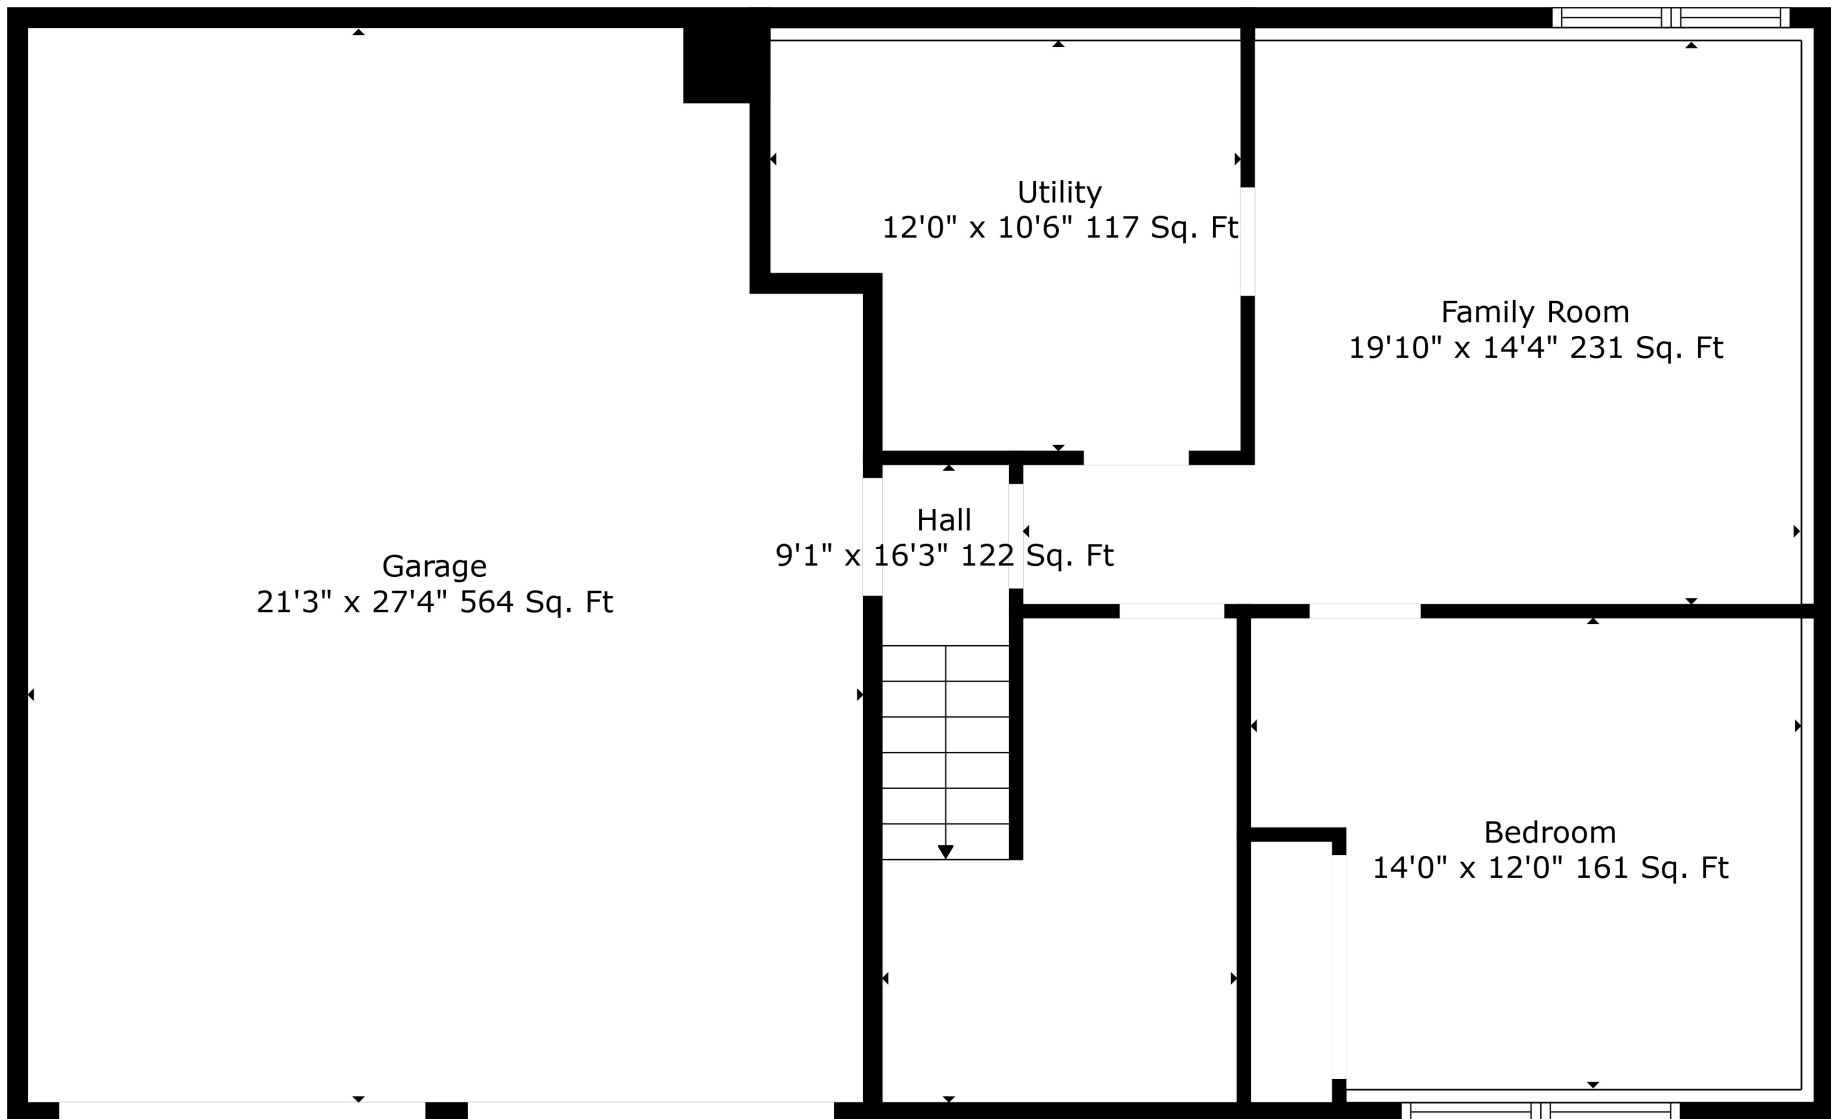

Floor 1

Floor 2

Total scanned area: 2723 sq. ft

Total scanned area: 2723 sq. ft

Total scanned area: 2723 sq. ft

Measurements Are Calculated By Cubicasa Technology. Deemed Highly Reliable But Not Guaranteed.