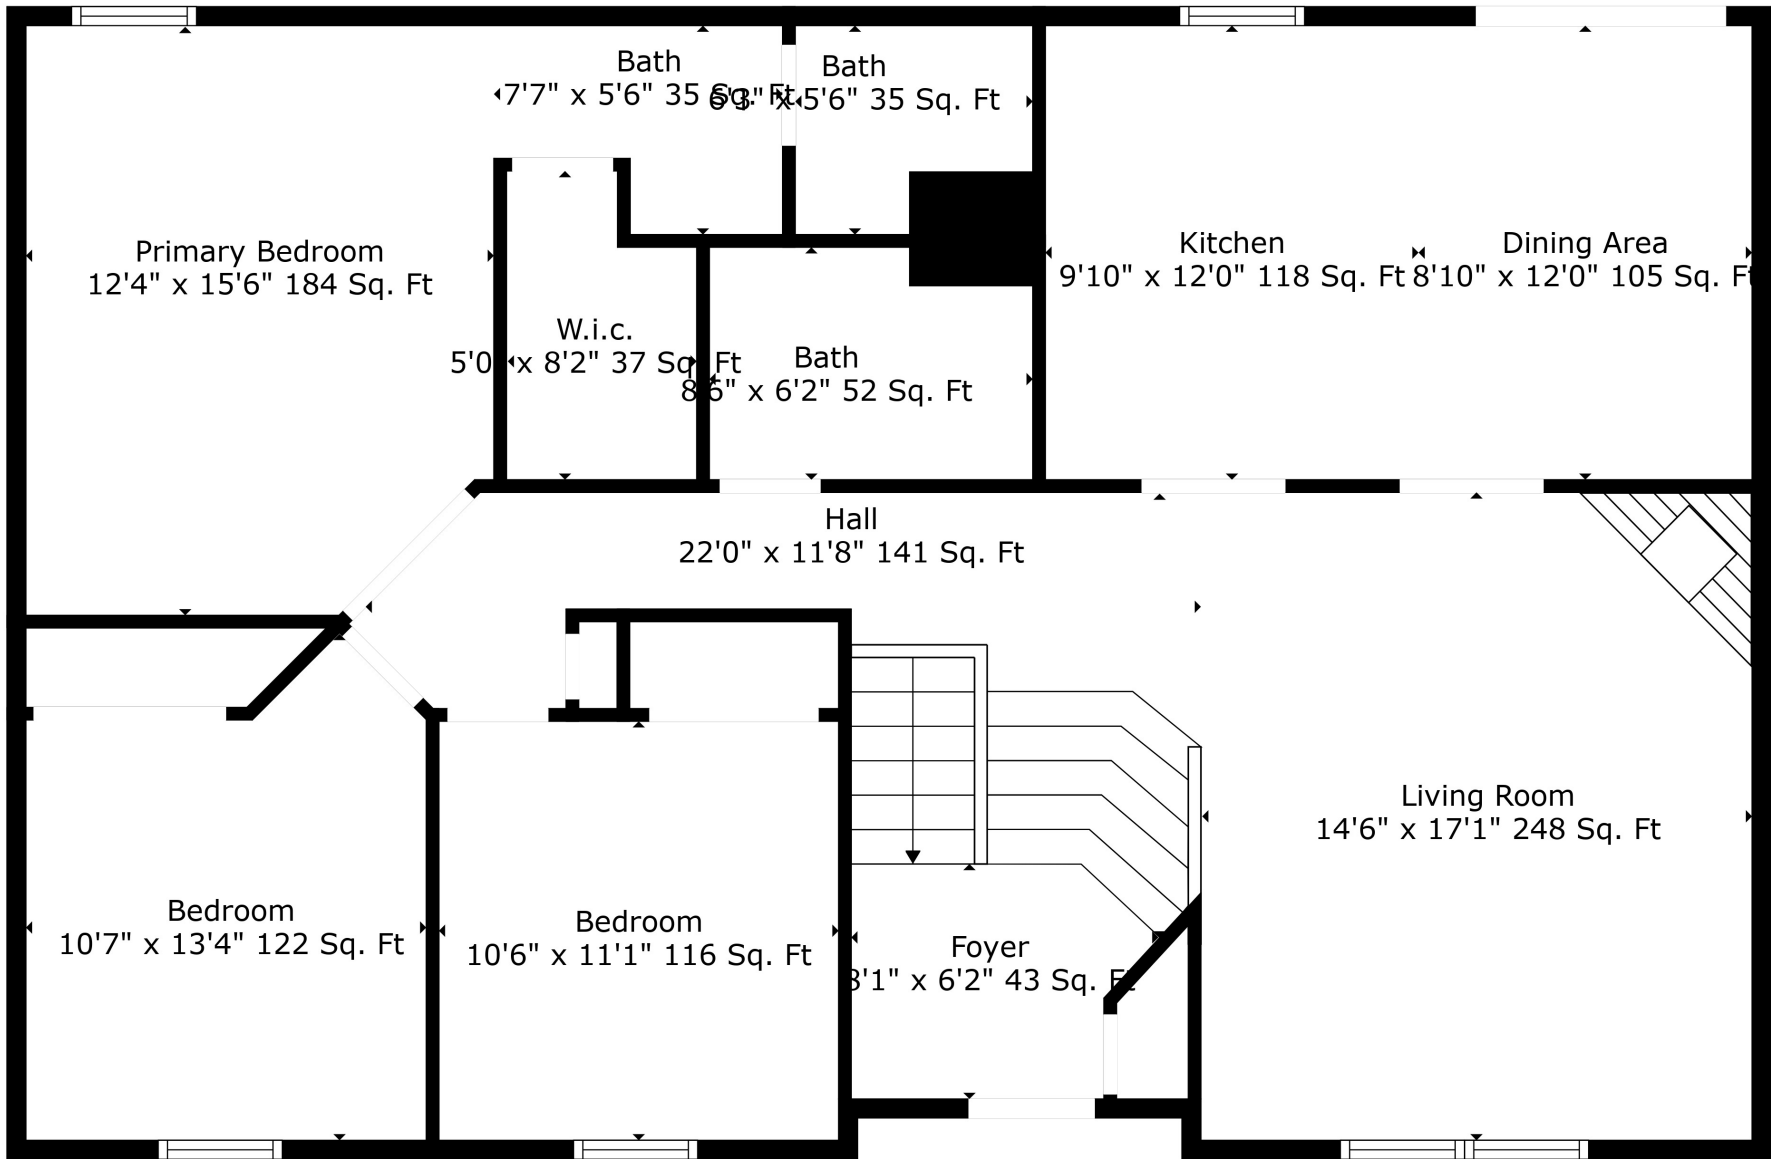

Floor 1

Floor 2

Total scanned area: 2723 sq. ft

Total scanned area: 2723 sq. ft

Total scanned area: 2723 sq. ft

Measurements Are Calculated By Cubicasa Technology. Deemed Highly Reliable But Not Guaranteed.