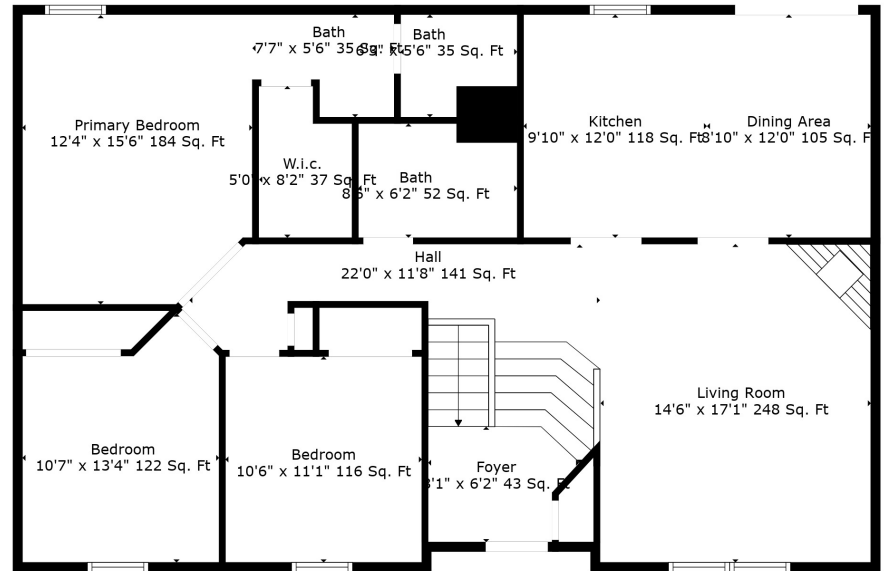

Floor 1

Floor 2

Total scanned area: 2723 sq. ft

Total scanned area: 2723 sq. ft

Total scanned area: 2723 sq. ft

Measurements Are Calculated By Cubicasa Technology. Deemed Highly Reliable But Not Guaranteed.