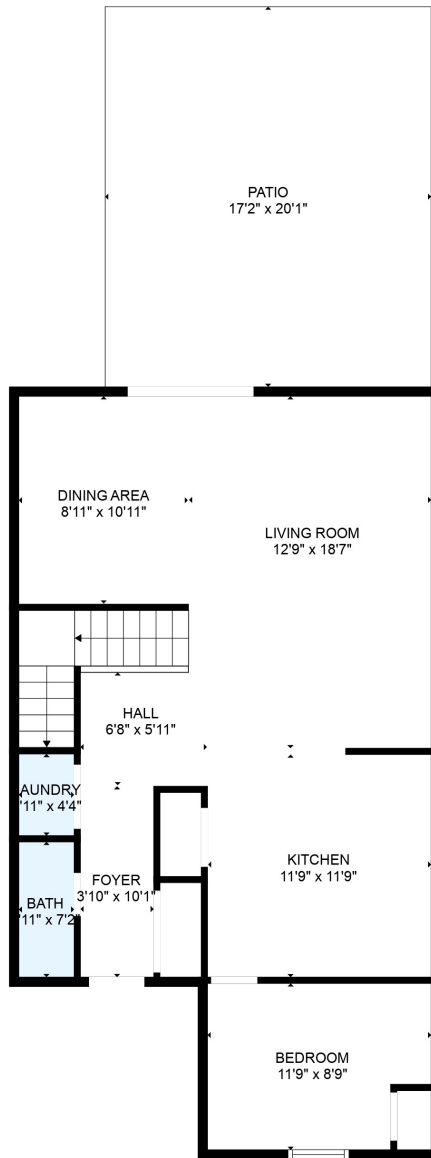

Total scanned area: 1981 sq. ft

MEASUREMENTS ARE CALCULATED BY CUBICASA TECHNOLOGY. DEEMED HIGHLY RELIABLE BUT NOT GUARANTEED.

Total scanned area: 1981 sq. ft

MEASUREMENTS ARE CALCULATED BY CUBICASA TECHNOLOGY. DEEMED HIGHLY RELIABLE BUT NOT GUARANTEED.

Total scanned area: 1981 sq. ft

MEASUREMENTS ARE CALCULATED BY CUBICASA TECHNOLOGY. DEEMED HIGHLY RELIABLE BUT NOT GUARANTEED.