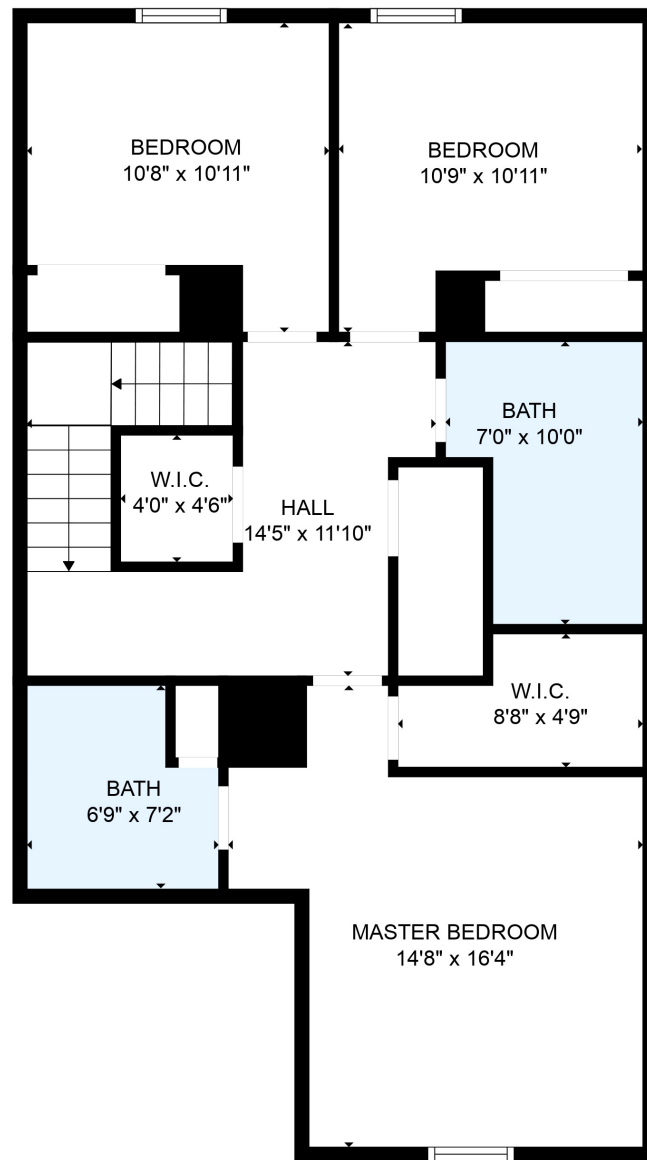

Total scanned area: 1981 sq. ft

MEASUREMENTS ARE CALCULATED BY CUBICASA TECHNOLOGY. DEEMED HIGHLY RELIABLE BUT NOT GUARANTEED.

Total scanned area: 1981 sq. ft

MEASUREMENTS ARE CALCULATED BY CUBICASA TECHNOLOGY. DEEMED HIGHLY RELIABLE BUT NOT GUARANTEED.

Total scanned area: 1981 sq. ft

MEASUREMENTS ARE CALCULATED BY CUBICASA TECHNOLOGY. DEEMED HIGHLY RELIABLE BUT NOT GUARANTEED.