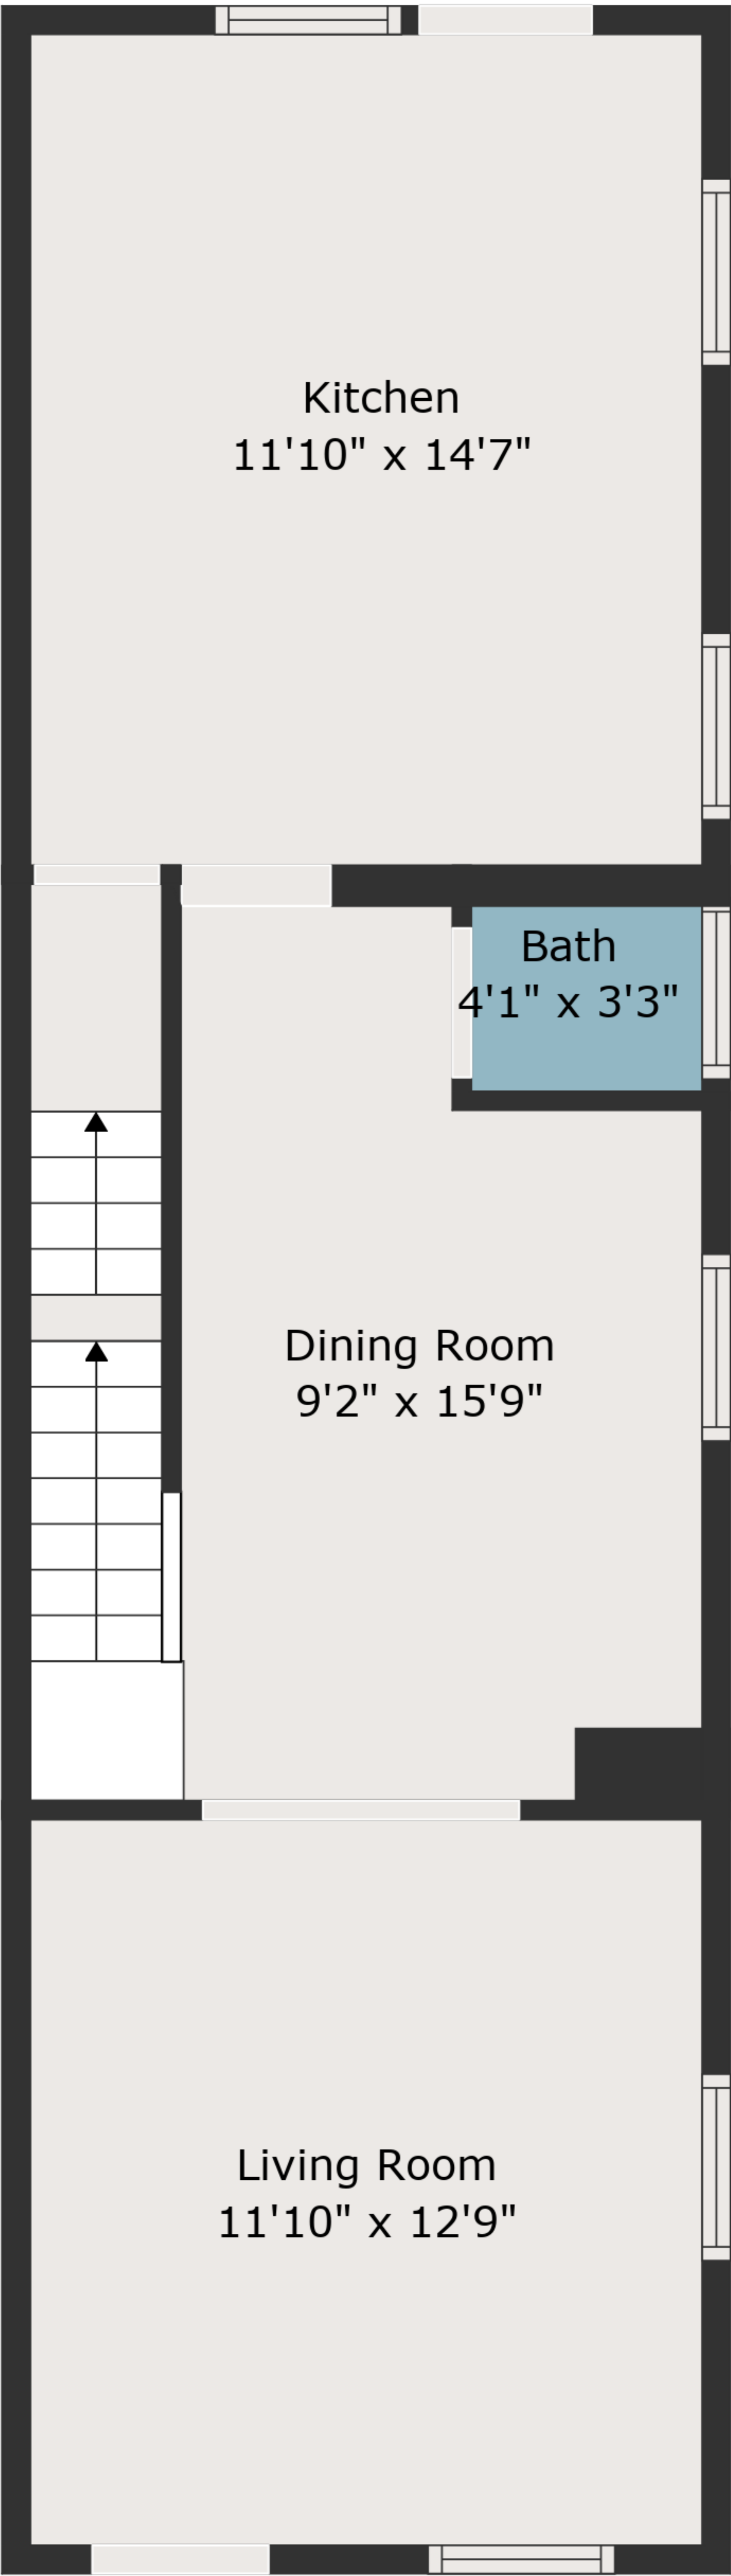

TOTAL: 1261 sq. ft

BELOW GROUND: 0 sq. ft, FLOOR 2: 524 sq. ft, FLOOR 3: 525 sq. ft, FLOOR 4: 212 sq. ft
EXCLUDED AREAS: STORAGE: 85 sq. ft, BASEMENT: 411 sq. ft, LOW CEILING: 18 sq. ft

Measurements Are Deemed Highly Reliable But Not Guaranteed.

Bedroom
11'10" x 24'3"

TOTAL: 1261 sq. ft

BELOW GROUND: 0 sq. ft, FLOOR 2: 524 sq. ft, FLOOR 3: 525 sq. ft, FLOOR 4: 212 sq. ft
EXCLUDED AREAS: STORAGE: 85 sq. ft, BASEMENT: 411 sq. ft, LOW CEILING: 18 sq. ft