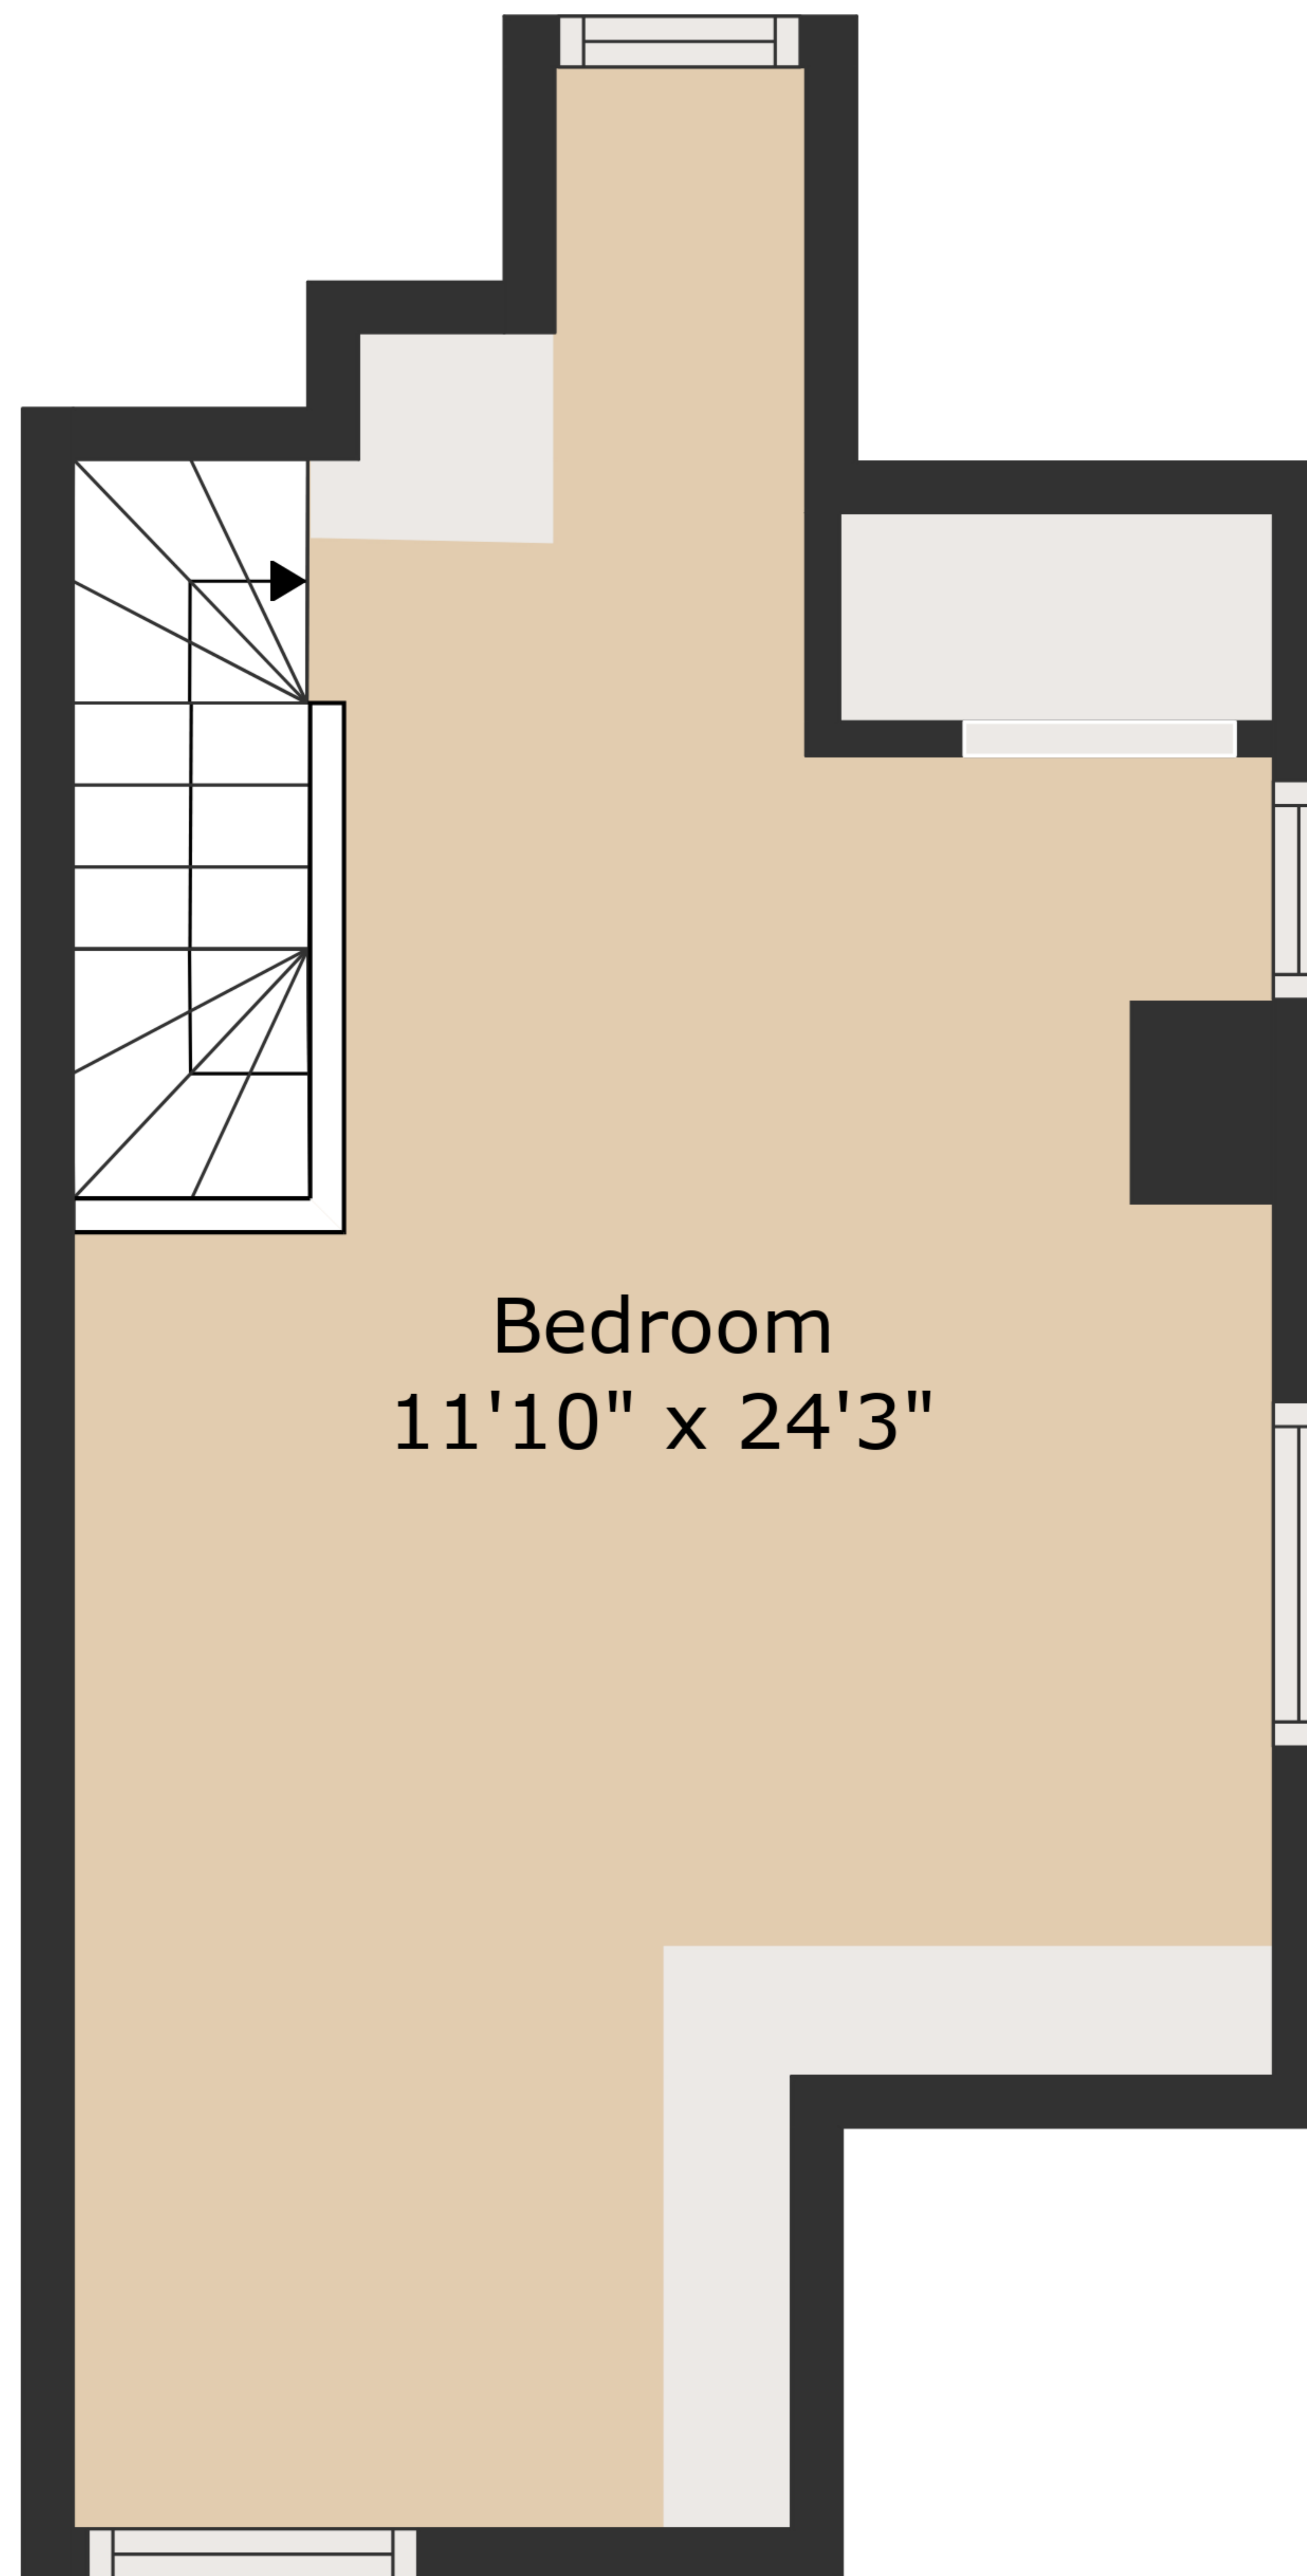

TOTAL: 1261 sq. ft

BELOW GROUND: 0 sq. ft, FLOOR 2: 524 sq. ft, FLOOR 3: 525 sq. ft, FLOOR 4: 212 sq. ft
EXCLUDED AREAS: STORAGE: 85 sq. ft, BASEMENT: 411 sq. ft, LOW CEILING: 18 sq. ft

Measurements Are Deemed Highly Reliable But Not Guaranteed.

Bedroom
11'10" x 24'3"

TOTAL: 1261 sq. ft

BELOW GROUND: 0 sq. ft, FLOOR 2: 524 sq. ft, FLOOR 3: 525 sq. ft, FLOOR 4: 212 sq. ft
EXCLUDED AREAS: STORAGE: 85 sq. ft, BASEMENT: 411 sq. ft, LOW CEILING: 18 sq. ft