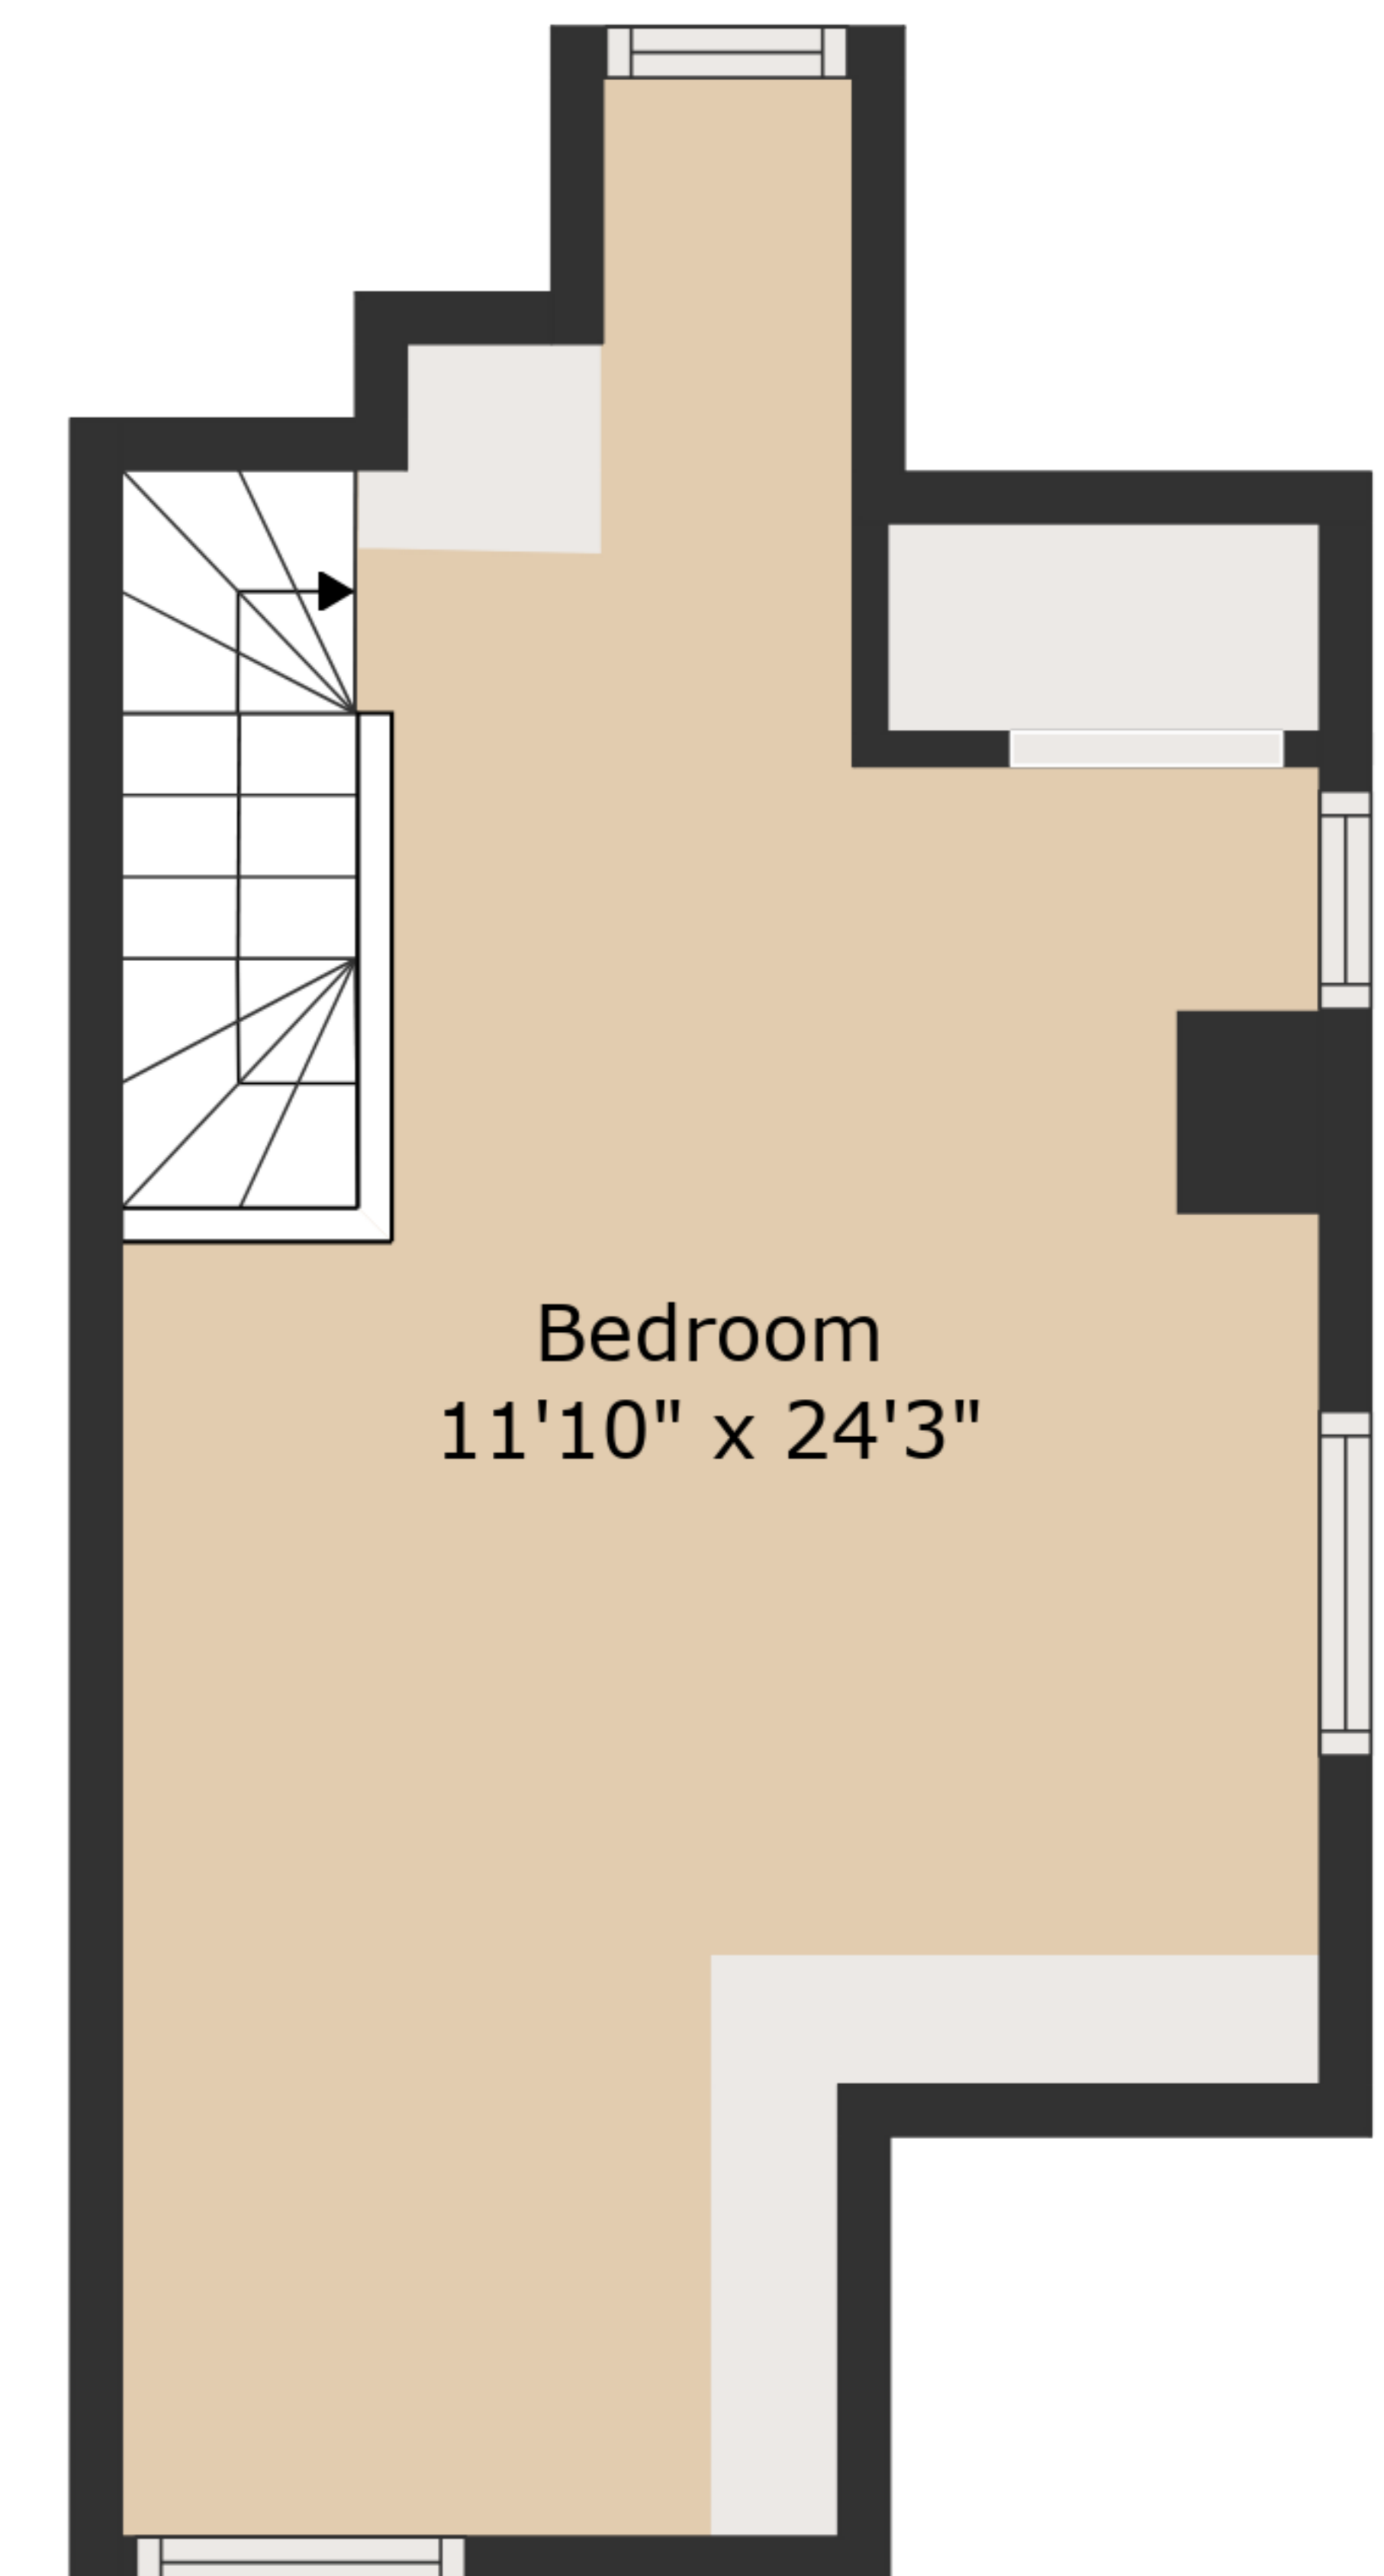

TOTAL: 1261 sq. ft

BELOW GROUND: 0 sq. ft, FLOOR 2: 524 sq. ft, FLOOR 3: 525 sq. ft, FLOOR 4: 212 sq. ft
EXCLUDED AREAS: STORAGE: 85 sq. ft, BASEMENT: 411 sq. ft, LOW CEILING: 18 sq. ft

Measurements Are Deemed Highly Reliable But Not Guaranteed.

Bedroom
11'10" x 24'3"

TOTAL: 1261 sq. ft

BELOW GROUND: 0 sq. ft, FLOOR 2: 524 sq. ft, FLOOR 3: 525 sq. ft, FLOOR 4: 212 sq. ft
EXCLUDED AREAS: STORAGE: 85 sq. ft, BASEMENT: 411 sq. ft, LOW CEILING: 18 sq. ft

Measurements Are Deemed Highly Reliable But Not Guaranteed.

Floor 1

Floor 2

Floor 3

Floor 4

TOTAL: 1261 sq. ft

BELOW GROUND: 0 sq. ft, FLOOR 2: 524 sq. ft, FLOOR 3: 525 sq. ft, FLOOR 4: 212 sq. ft
 EXCLUDED AREAS: STORAGE: 85 sq. ft, BASEMENT: 411 sq. ft, LOW CEILING: 18 sq. ft