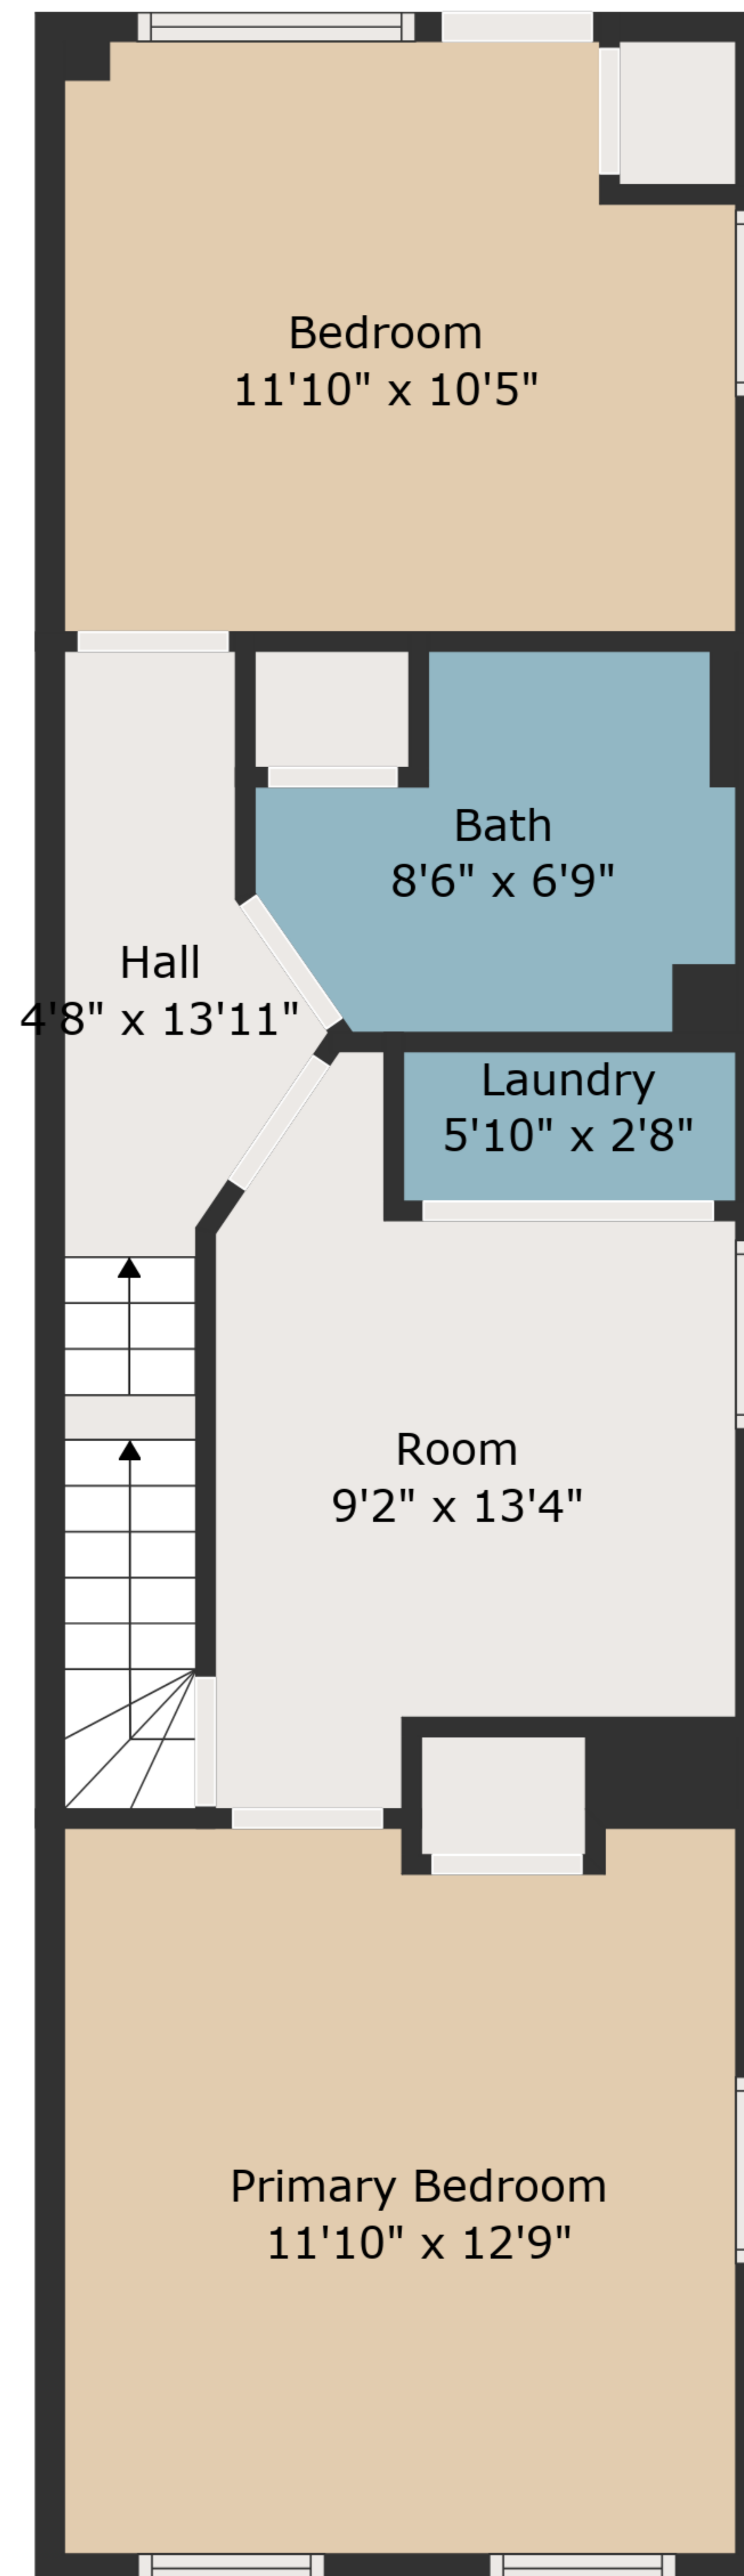

Floor 1

Floor 2

Floor 3

Floor 4

TOTAL: 1261 sq. ft

BELOW GROUND: 0 sq. ft, FLOOR 2: 524 sq. ft, FLOOR 3: 525 sq. ft, FLOOR 4: 212 sq. ft
EXCLUDED AREAS: STORAGE: 85 sq. ft, BASEMENT: 411 sq. ft, LOW CEILING: 18 sq. ft

Measurements Are Deemed Highly Reliable But Not Guaranteed.