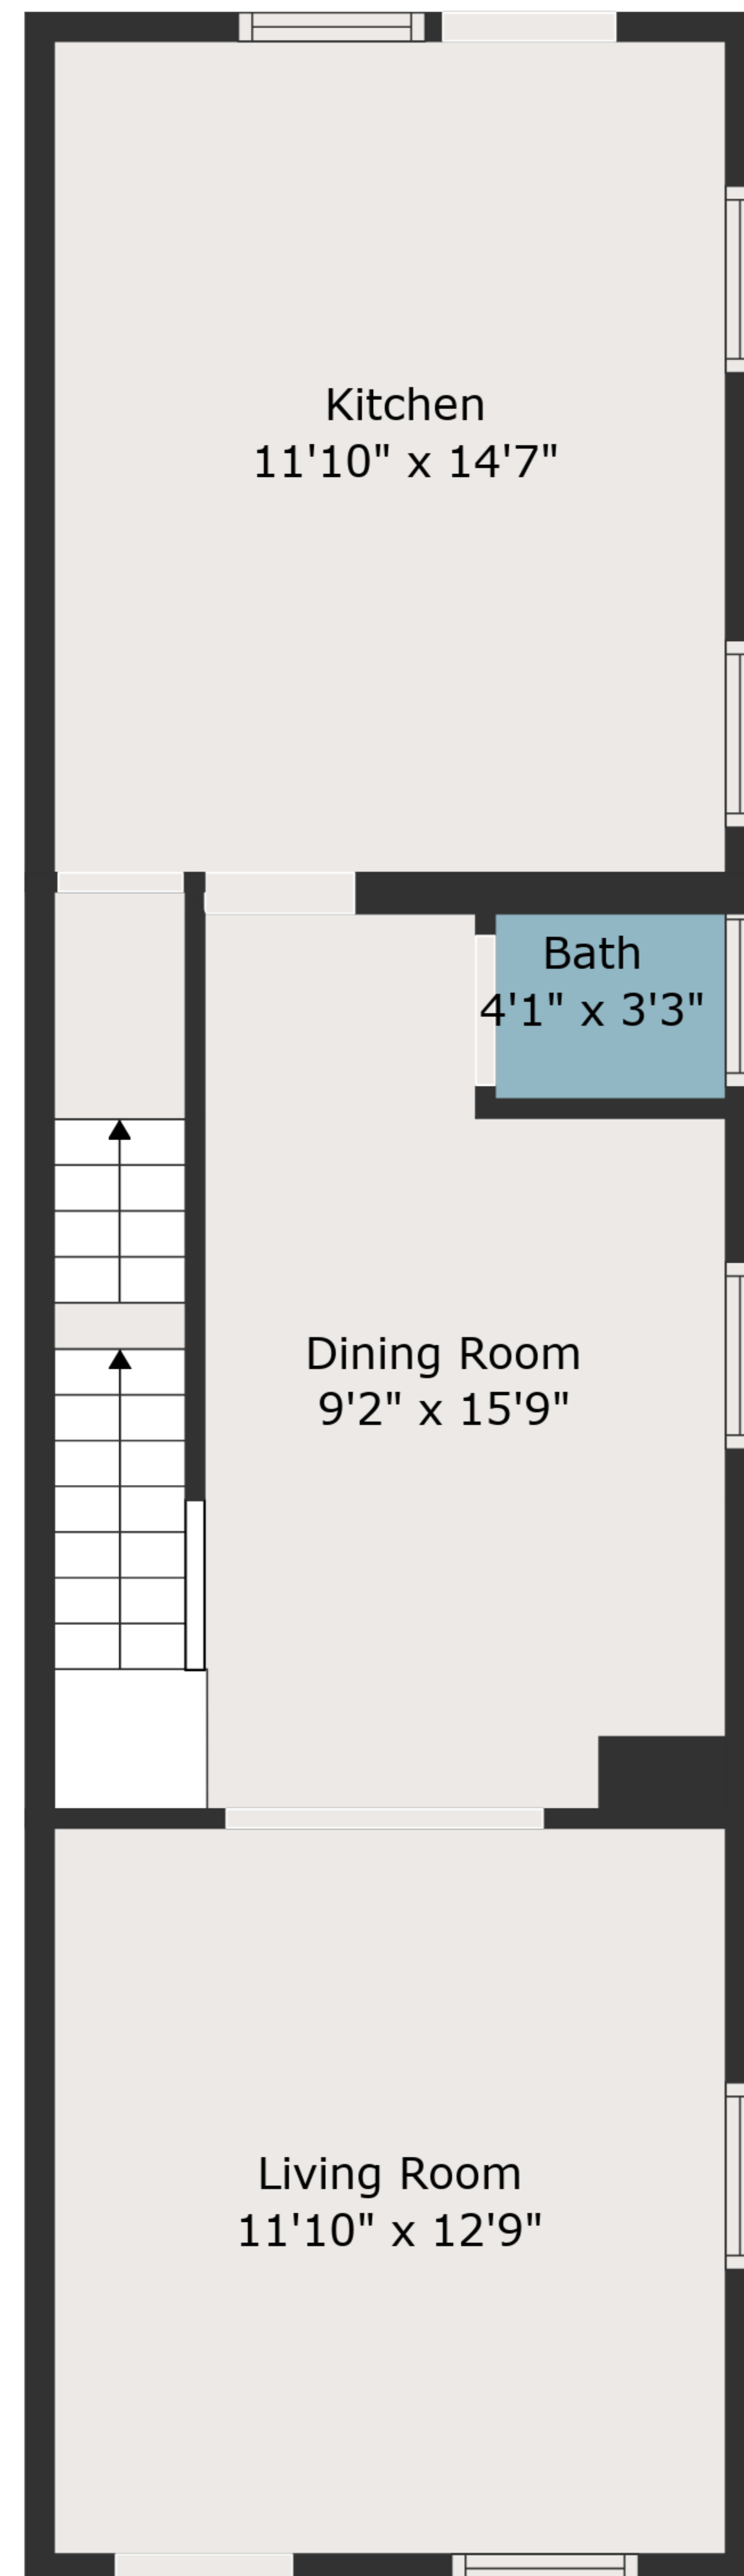

Floor 1

Floor 2

Floor 3

Floor 4

TOTAL: 1261 sq. ft

BELOW GROUND: 0 sq. ft, FLOOR 2: 524 sq. ft, FLOOR 3: 525 sq. ft, FLOOR 4: 212 sq. ft
EXCLUDED AREAS: STORAGE: 85 sq. ft, BASEMENT: 411 sq. ft, LOW CEILING: 18 sq. ft

Measurements Are Deemed Highly Reliable But Not Guaranteed.