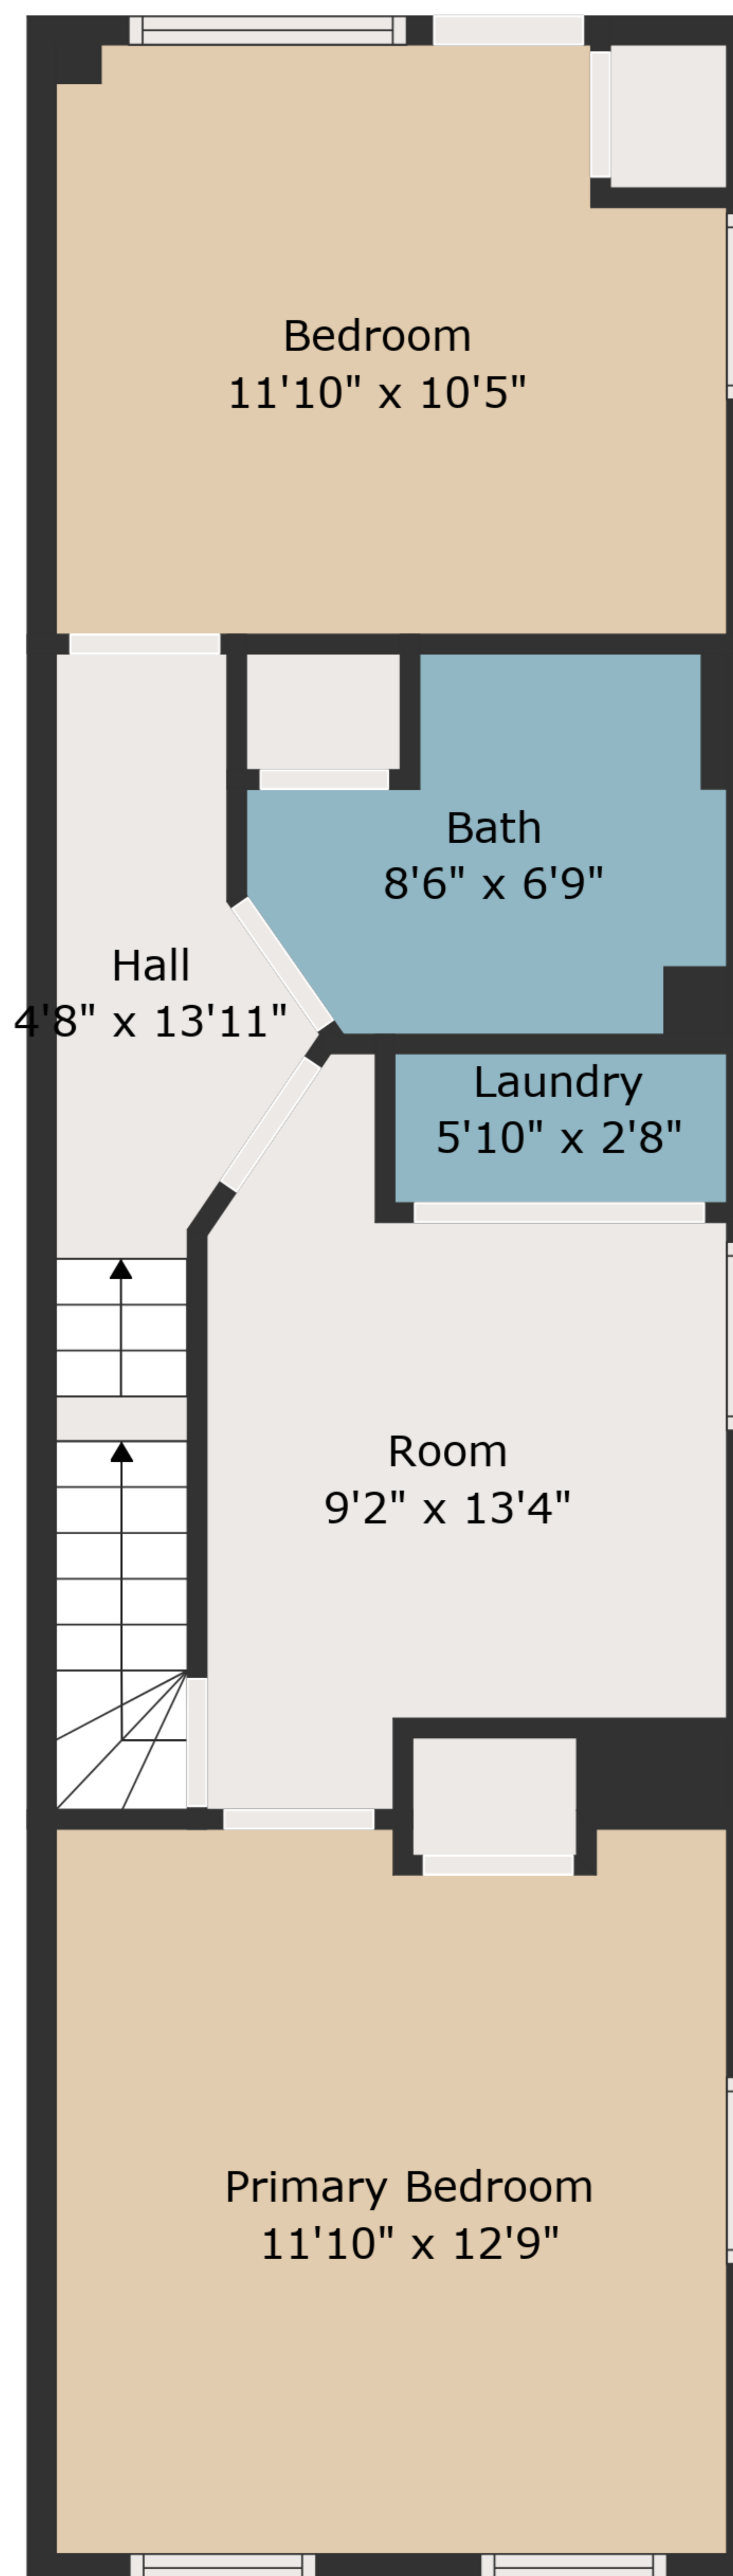

TOTAL: 1261 sq. ft

BELOW GROUND: 0 sq. ft, FLOOR 2: 524 sq. ft, FLOOR 3: 525 sq. ft, FLOOR 4: 212 sq. ft
EXCLUDED AREAS: STORAGE: 85 sq. ft, BASEMENT: 411 sq. ft, LOW CEILING: 18 sq. ft

Measurements Are Deemed Highly Reliable But Not Guaranteed.

Bedroom
11'10" x 24'3"

TOTAL: 1261 sq. ft

BELOW GROUND: 0 sq. ft, FLOOR 2: 524 sq. ft, FLOOR 3: 525 sq. ft, FLOOR 4: 212 sq. ft
EXCLUDED AREAS: STORAGE: 85 sq. ft, BASEMENT: 411 sq. ft, LOW CEILING: 18 sq. ft