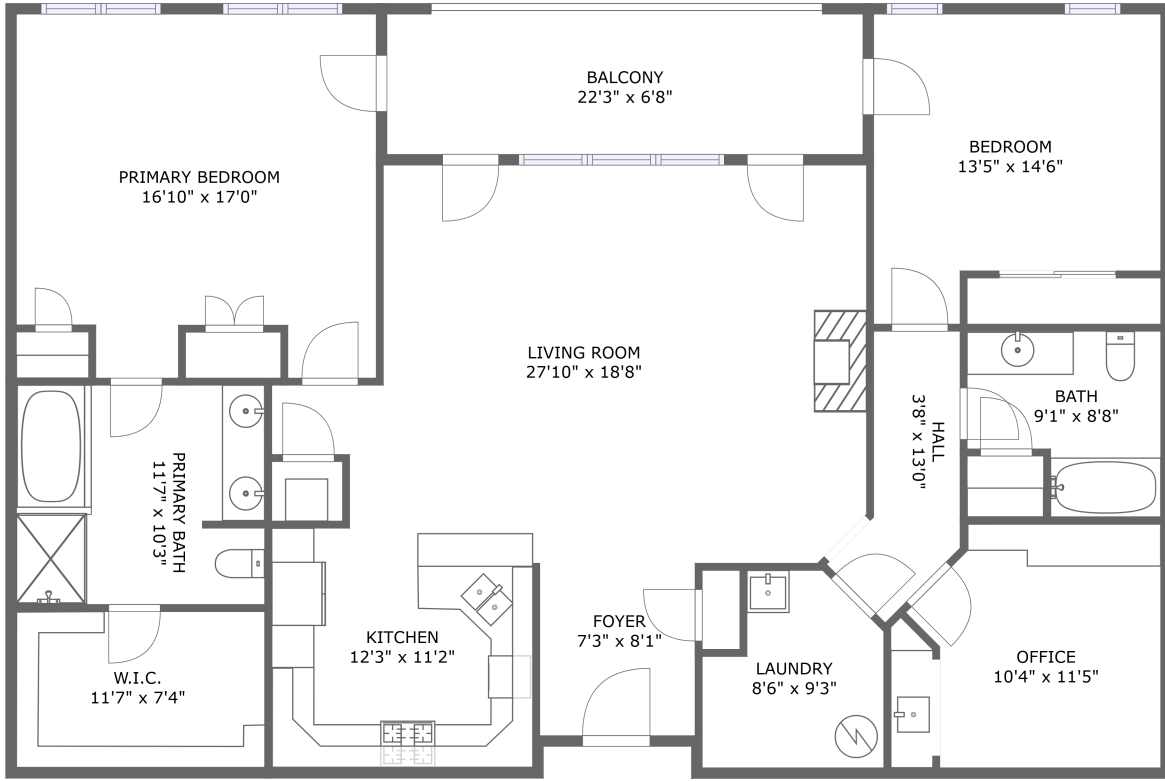

2125 Yellow Mountain Road Southeast, South Roanoke, Roanoke, Roanoke, Virginia, United

FLOOR 1

Property Summary

0 garages   **2** bedrooms   **2** bathrooms   **0** half baths

1 floors

1,714 Gross Living Area sqft

1,863 total sqft