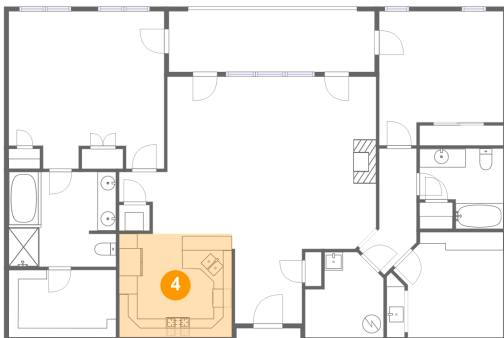

Heated: Yes
Finished: Yes
Enclosed: Yes
Contiguous:
Yes
Permitted: Yes
Wet Space: Yes
Addition: No
Conversion: No

2 Floor 1 - Living Room

Dimensions: 27'10" x 18'8"
Area: 430 sq. ft
Counted as Living Area:
Yes

Heated: Yes
Finished: Yes
Enclosed: Yes
Contiguous:
Yes
Permitted: Yes
Wet Space: No
Addition: No
Conversion: No

2125 Yellow Mountain Road Southeast, South Roanoke, Roanoke, Roanoke, Virginia, United

3 Floor 1 - Foyer

Dimensions: 7'3" x 8'1"
Area: 59 sq. ft
Counted as Living Area:
Yes

Heated: Yes
Finished: Yes
Enclosed: Yes
Contiguous:
Yes
Permitted: Yes
Wet Space: No
Addition: No
Conversion: No

4 Floor 1 - Kitchen

Dimensions: 12'3" x 11'2"
Area: 137 sq. ft
Counted as Living Area:
Yes