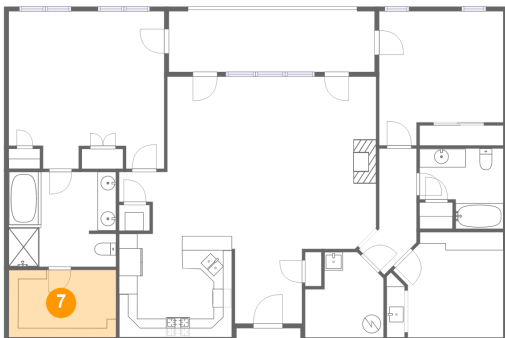

2125 Yellow Mountain Road Southeast, South Roanoke, Roanoke, Roanoke, Virginia, United

6 Floor 1 - Laundry

Dimensions: 8'6" x 9'3"
Area: 66 sq. ft
Counted as Living Area:
Yes

Heated: Yes
Finished: Yes
Enclosed: Yes
Contiguous:
Yes
Permitted: Yes
Wet Space: No
Addition: No
Conversion: No

7 Floor 1 - W.i.c.

Dimensions: 11'7" x 7'4"
Area: 85 sq. ft
Counted as Living Area:
Yes

Heated: Yes
Finished: Yes
Enclosed: Yes
Contiguous:
Yes
Permitted: Yes
Wet Space: No
Addition: No
Conversion: No

8 Floor 1 - Primary Bath

Dimensions: 11'7" x 10'3"
Area: 118 sq. ft
Counted as Living Area:
Yes

Heated: Yes
Finished: Yes
Enclosed: Yes
Contiguous:
Yes
Permitted: Yes
Wet Space: Yes
Addition: No
Conversion: No

2125 Yellow Mountain Road Southeast, South Roanoke, Roanoke, Roanoke, Virginia, United