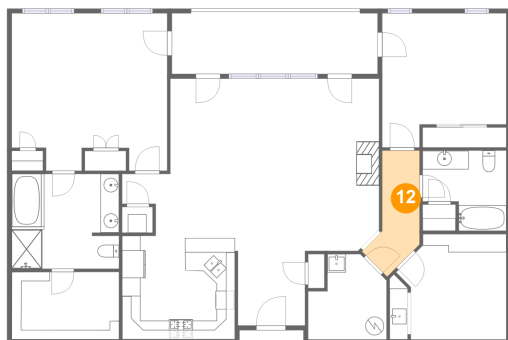

11 Floor 1 - Office

Dimensions: 10'4" x 11'5"
Area: 118 sq. ft
Counted as Living Area:
Yes

Heated: Yes
Finished: Yes
Enclosed: Yes
Contiguous:
Yes
Permitted: Yes
Wet Space: No
Addition: No
Conversion: No

2125 Yellow Mountain Road Southeast, South Roanoke, Roanoke, Roanoke, Virginia, United

12 Floor 1 - Hall

Dimensions: 3'8" x 13'0"
Area: 54 sq. ft
Counted as Living Area:
Yes

Heated: Yes
Finished: Yes
Enclosed: Yes
Contiguous:
Yes
Permitted: Yes
Wet Space: No
Addition: No
Conversion: No