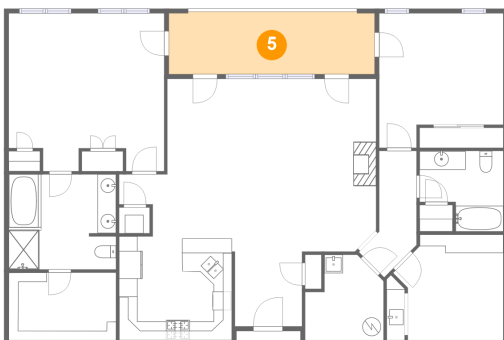

Dimensions: 7'3" x 8'1"
Area: 59 sq. ft
Counted as Living Area:
Yes

Heated: Yes
Finished: Yes
Enclosed: Yes
Contiguous:
Yes
Permitted: Yes
Wet Space: No
Addition: No
Conversion: No

4 Floor 1 - Kitchen

Dimensions: 12'3" x 11'2"
Area: 137 sq. ft
Counted as Living Area:
Yes

Heated: Yes
Finished: Yes
Enclosed: Yes
Contiguous:
Yes
Permitted: Yes
Wet Space: No
Addition: No
Conversion: No

5 Floor 1 - Balcony

Dimensions: 22'3" x 6'8"
Area: 149 sq. ft
Counted as Living Area: No

Heated: No
Finished: Yes
Enclosed: No
Contiguous: Yes
Permitted: Yes
Wet Space: No
Addition: No
Conversion: No

2125 Yellow Mountain Road Southeast, South Roanoke, Roanoke, Roanoke, Virginia, United

6 Floor 1 - Laundry

Dimensions: 8'6" x 9'3"
Area: 66 sq. ft
Counted as Living Area:
Yes

Heated: Yes
Finished: Yes
Enclosed: Yes
Contiguous:
Yes
Permitted: Yes
Wet Space: No
Addition: No
Conversion: No