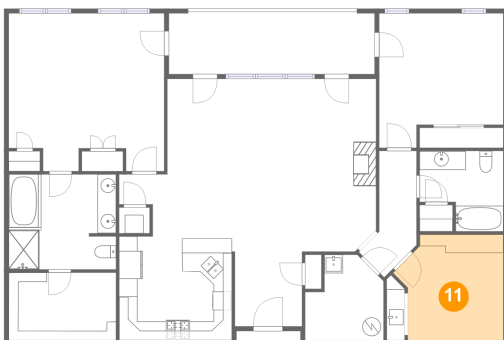

11 Floor 1 - Office

Dimensions: 10'4" x 11'5"
Area: 118 sq. ft
Counted as Living Area:
Yes

Heated: Yes
Finished: Yes
Enclosed: Yes
Contiguous:
Yes
Permitted: Yes
Wet Space: No
Addition: No
Conversion: No