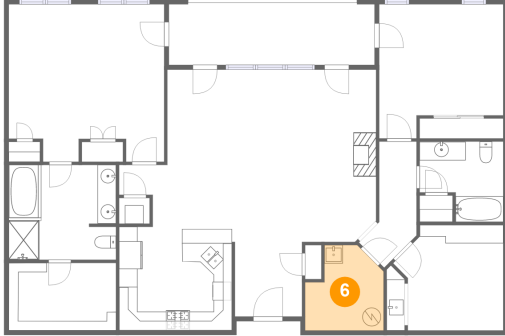

Heated: Yes
Finished: Yes
Enclosed: Yes
Contiguous:
Yes
Permitted: Yes
Wet Space: No
Addition: No
Conversion: No

5 Floor 1 - Balcony

Dimensions: 22'3" x 6'8"
Area: 149 sq. ft
Counted as Living Area: No

Heated: No
Finished: Yes
Enclosed: No
Contiguous: Yes
Permitted: Yes
Wet Space: No
Addition: No
Conversion: No

2125 Yellow Mountain Road Southeast, South Roanoke, Roanoke, Roanoke, Virginia, United

6 Floor 1 - Laundry

Dimensions: 8'6" x 9'3"
Area: 66 sq. ft
Counted as Living Area:
Yes

Heated: Yes
Finished: Yes
Enclosed: Yes
Contiguous:
Yes
Permitted: Yes
Wet Space: No
Addition: No
Conversion: No