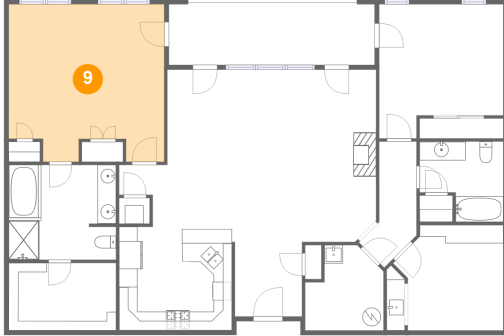

2125 Yellow Mountain Road Southeast, South Roanoke, Roanoke, Roanoke, Virginia, United

9 Floor 1 - Primary Bedroom

Dimensions: 16'10" x 17'0"
Area: 265 sq. ft
Counted as Living Area:
Yes

Heated: Yes
Finished: Yes
Enclosed: Yes
Contiguous:
Yes
Permitted: Yes
Wet Space: No
Addition: No
Conversion: No