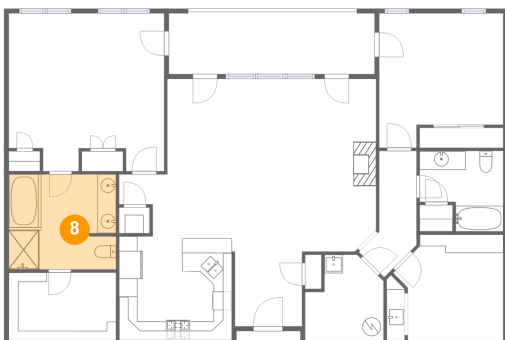

2125 Yellow Mountain Road Southeast, South Roanoke, Roanoke, Roanoke, Virginia, United

6 Floor 1 - Laundry

Dimensions: 8'6" x 9'3"
Area: 66 sq. ft
Counted as Living Area:
Yes

Heated: Yes
Finished: Yes
Enclosed: Yes
Contiguous:
Yes
Permitted: Yes
Wet Space: No
Addition: No
Conversion: No

7 Floor 1 - W.i.c.

Dimensions: 11'7" x 7'4"
Area: 85 sq. ft
Counted as Living Area:
Yes

Heated: Yes
Finished: Yes
Enclosed: Yes
Contiguous:
Yes
Permitted: Yes
Wet Space: No
Addition: No
Conversion: No

8 Floor 1 - Primary Bath

Dimensions: 11'7" x 10'3"
Area: 118 sq. ft
Counted as Living Area:
Yes

Heated: Yes
Finished: Yes
Enclosed: Yes
Contiguous:
Yes
Permitted: Yes
Wet Space: Yes
Addition: No
Conversion: No

2125 Yellow Mountain Road Southeast, South Roanoke, Roanoke, Roanoke, Virginia, United