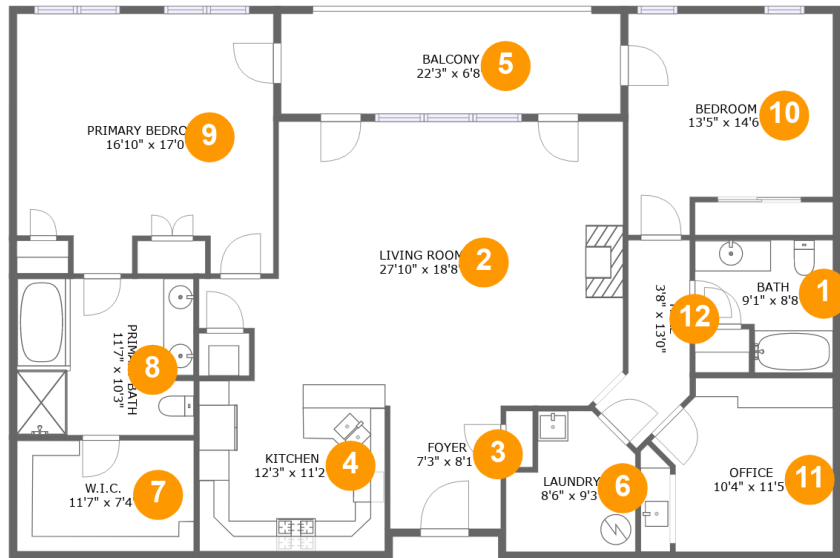

 **1,863** total sqft

2125 Yellow Mountain Road Southeast, South Roanoke, Roanoke, Roanoke, Virginia, United

Room Dimensions

Floor 1

Total sqft: 1863

Living area: 1714

#	Room name	Dimensions	Area (sqft)	Counted as Living Area
1	Bath	9'1" x 8'8"	66 sq. ft	Yes
2	Living Room	27'10" x 18'8"	430 sq. ft	Yes
3	Foyer	7'3" x 8'1"	59 sq. ft	Yes
4	Kitchen	12'3" x 11'2"	137 sq. ft	Yes
5	Balcony	22'3" x 6'8"	149 sq. ft	No
6	Laundry	8'6" x 9'3"	66 sq. ft	Yes
7	W.i.c.	11'7" x 7'4"	85 sq. ft	Yes
8	Primary Bath	11'7" x 10'3"	118 sq. ft	Yes
9	Primary Bedroom	16'10" x 17'0"	265 sq. ft	Yes
10	Bedroom	13'5" x 14'6"	172 sq. ft	Yes
11	Office	10'4" x 11'5"	118 sq. ft	Yes

#	Room name	Dimensions	Area (sqft)	Counted as Living Area
12	Hall	3'8" x 13'0"	54 sq. ft	Yes

2125 Yellow Mountain Road Southeast, South Roanoke, Roanoke, Roanoke, Virginia, United

1 Floor 1 - Bath

Dimensions: 9'1" x 8'8"
Area: 66 sq. ft
Counted as Living Area:
Yes

2125 Yellow Mountain Road Southeast, South Roanoke, Roanoke, Roanoke, Virginia, United

6 Floor 1 - Laundry

Dimensions: 8'6" x 9'3"
Area: 66 sq. ft
Counted as Living Area:
Yes

Heated: Yes
Finished: Yes
Enclosed: Yes
Contiguous:
Yes
Permitted: Yes
Wet Space: No
Addition: No
Conversion: No

2125 Yellow Mountain Road Southeast, South Roanoke, Roanoke, Roanoke, Virginia, United

12 Floor 1 - Hall

Dimensions: 3'8" x 13'0"
Area: 54 sq. ft
Counted as Living Area:
Yes

Heated: Yes
Finished: Yes
Enclosed: Yes
Contiguous:
Yes
Permitted: Yes
Wet Space: No
Addition: No
Conversion: No