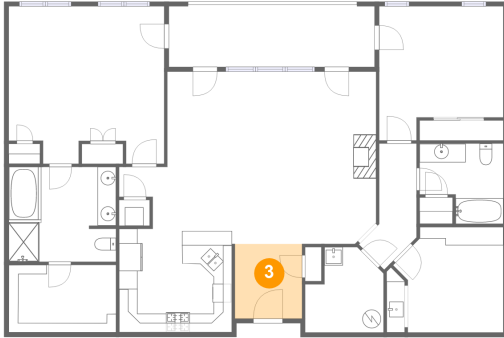

#	Room name	Dimensions	Area (sqft)	Counted as Living Area
12	Hall	3'8" x 13'0"	54 sq. ft	Yes

2125 Yellow Mountain Road Southeast, South Roanoke, Roanoke, Roanoke, Virginia, United

1 Floor 1 - Bath

Dimensions: 9'1" x 8'8"
Area: 66 sq. ft
Counted as Living Area:
Yes

Heated: Yes
Finished: Yes
Enclosed: Yes
Contiguous:
Yes
Permitted: Yes
Wet Space: Yes
Addition: No
Conversion: No

2 Floor 1 - Living Room

Dimensions: 27'10" x 18'8"
Area: 430 sq. ft
Counted as Living Area:
Yes

Heated: Yes
Finished: Yes
Enclosed: Yes
Contiguous:
Yes
Permitted: Yes
Wet Space: No
Addition: No
Conversion: No

2125 Yellow Mountain Road Southeast, South Roanoke, Roanoke, Roanoke, Virginia, United

3 Floor 1 - Foyer

Dimensions: 7'3" x 8'1"
Area: 59 sq. ft
Counted as Living Area:
Yes

Heated: Yes
Finished: Yes
Enclosed: Yes
Contiguous:
Yes
Permitted: Yes
Wet Space: No
Addition: No
Conversion: No

4 Floor 1 - Kitchen

Dimensions: 12'3" x 11'2"
Area: 137 sq. ft
Counted as Living Area:
Yes