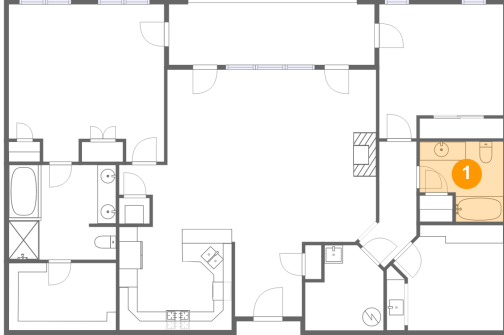

 **1,863** total sqft

2125 Yellow Mountain Road Southeast, South Roanoke, Roanoke, Roanoke, Virginia, United

Room Dimensions

Floor 1

Total sqft: 1863

Living area: 1714

#	Room name	Dimensions	Area (sqft)	Counted as Living Area
1	Bath	9'1" x 8'8"	66 sq. ft	Yes
2	Living Room	27'10" x 18'8"	430 sq. ft	Yes
3	Foyer	7'3" x 8'1"	59 sq. ft	Yes
4	Kitchen	12'3" x 11'2"	137 sq. ft	Yes
5	Balcony	22'3" x 6'8"	149 sq. ft	No
6	Laundry	8'6" x 9'3"	66 sq. ft	Yes
7	W.i.c.	11'7" x 7'4"	85 sq. ft	Yes
8	Primary Bath	11'7" x 10'3"	118 sq. ft	Yes
9	Primary Bedroom	16'10" x 17'0"	265 sq. ft	Yes
10	Bedroom	13'5" x 14'6"	172 sq. ft	Yes
11	Office	10'4" x 11'5"	118 sq. ft	Yes

#	Room name	Dimensions	Area (sqft)	Counted as Living Area
12	Hall	3'8" x 13'0"	54 sq. ft	Yes

2125 Yellow Mountain Road Southeast, South Roanoke, Roanoke, Roanoke, Virginia, United

1 Floor 1 - Bath

Dimensions: 9'1" x 8'8"
Area: 66 sq. ft
Counted as Living Area:
Yes

Heated: Yes
Finished: Yes
Enclosed: Yes
Contiguous:
Yes
Permitted: Yes
Wet Space: Yes
Addition: No
Conversion: No

2 Floor 1 - Living Room

Dimensions: 27'10" x 18'8"
Area: 430 sq. ft
Counted as Living Area:
Yes