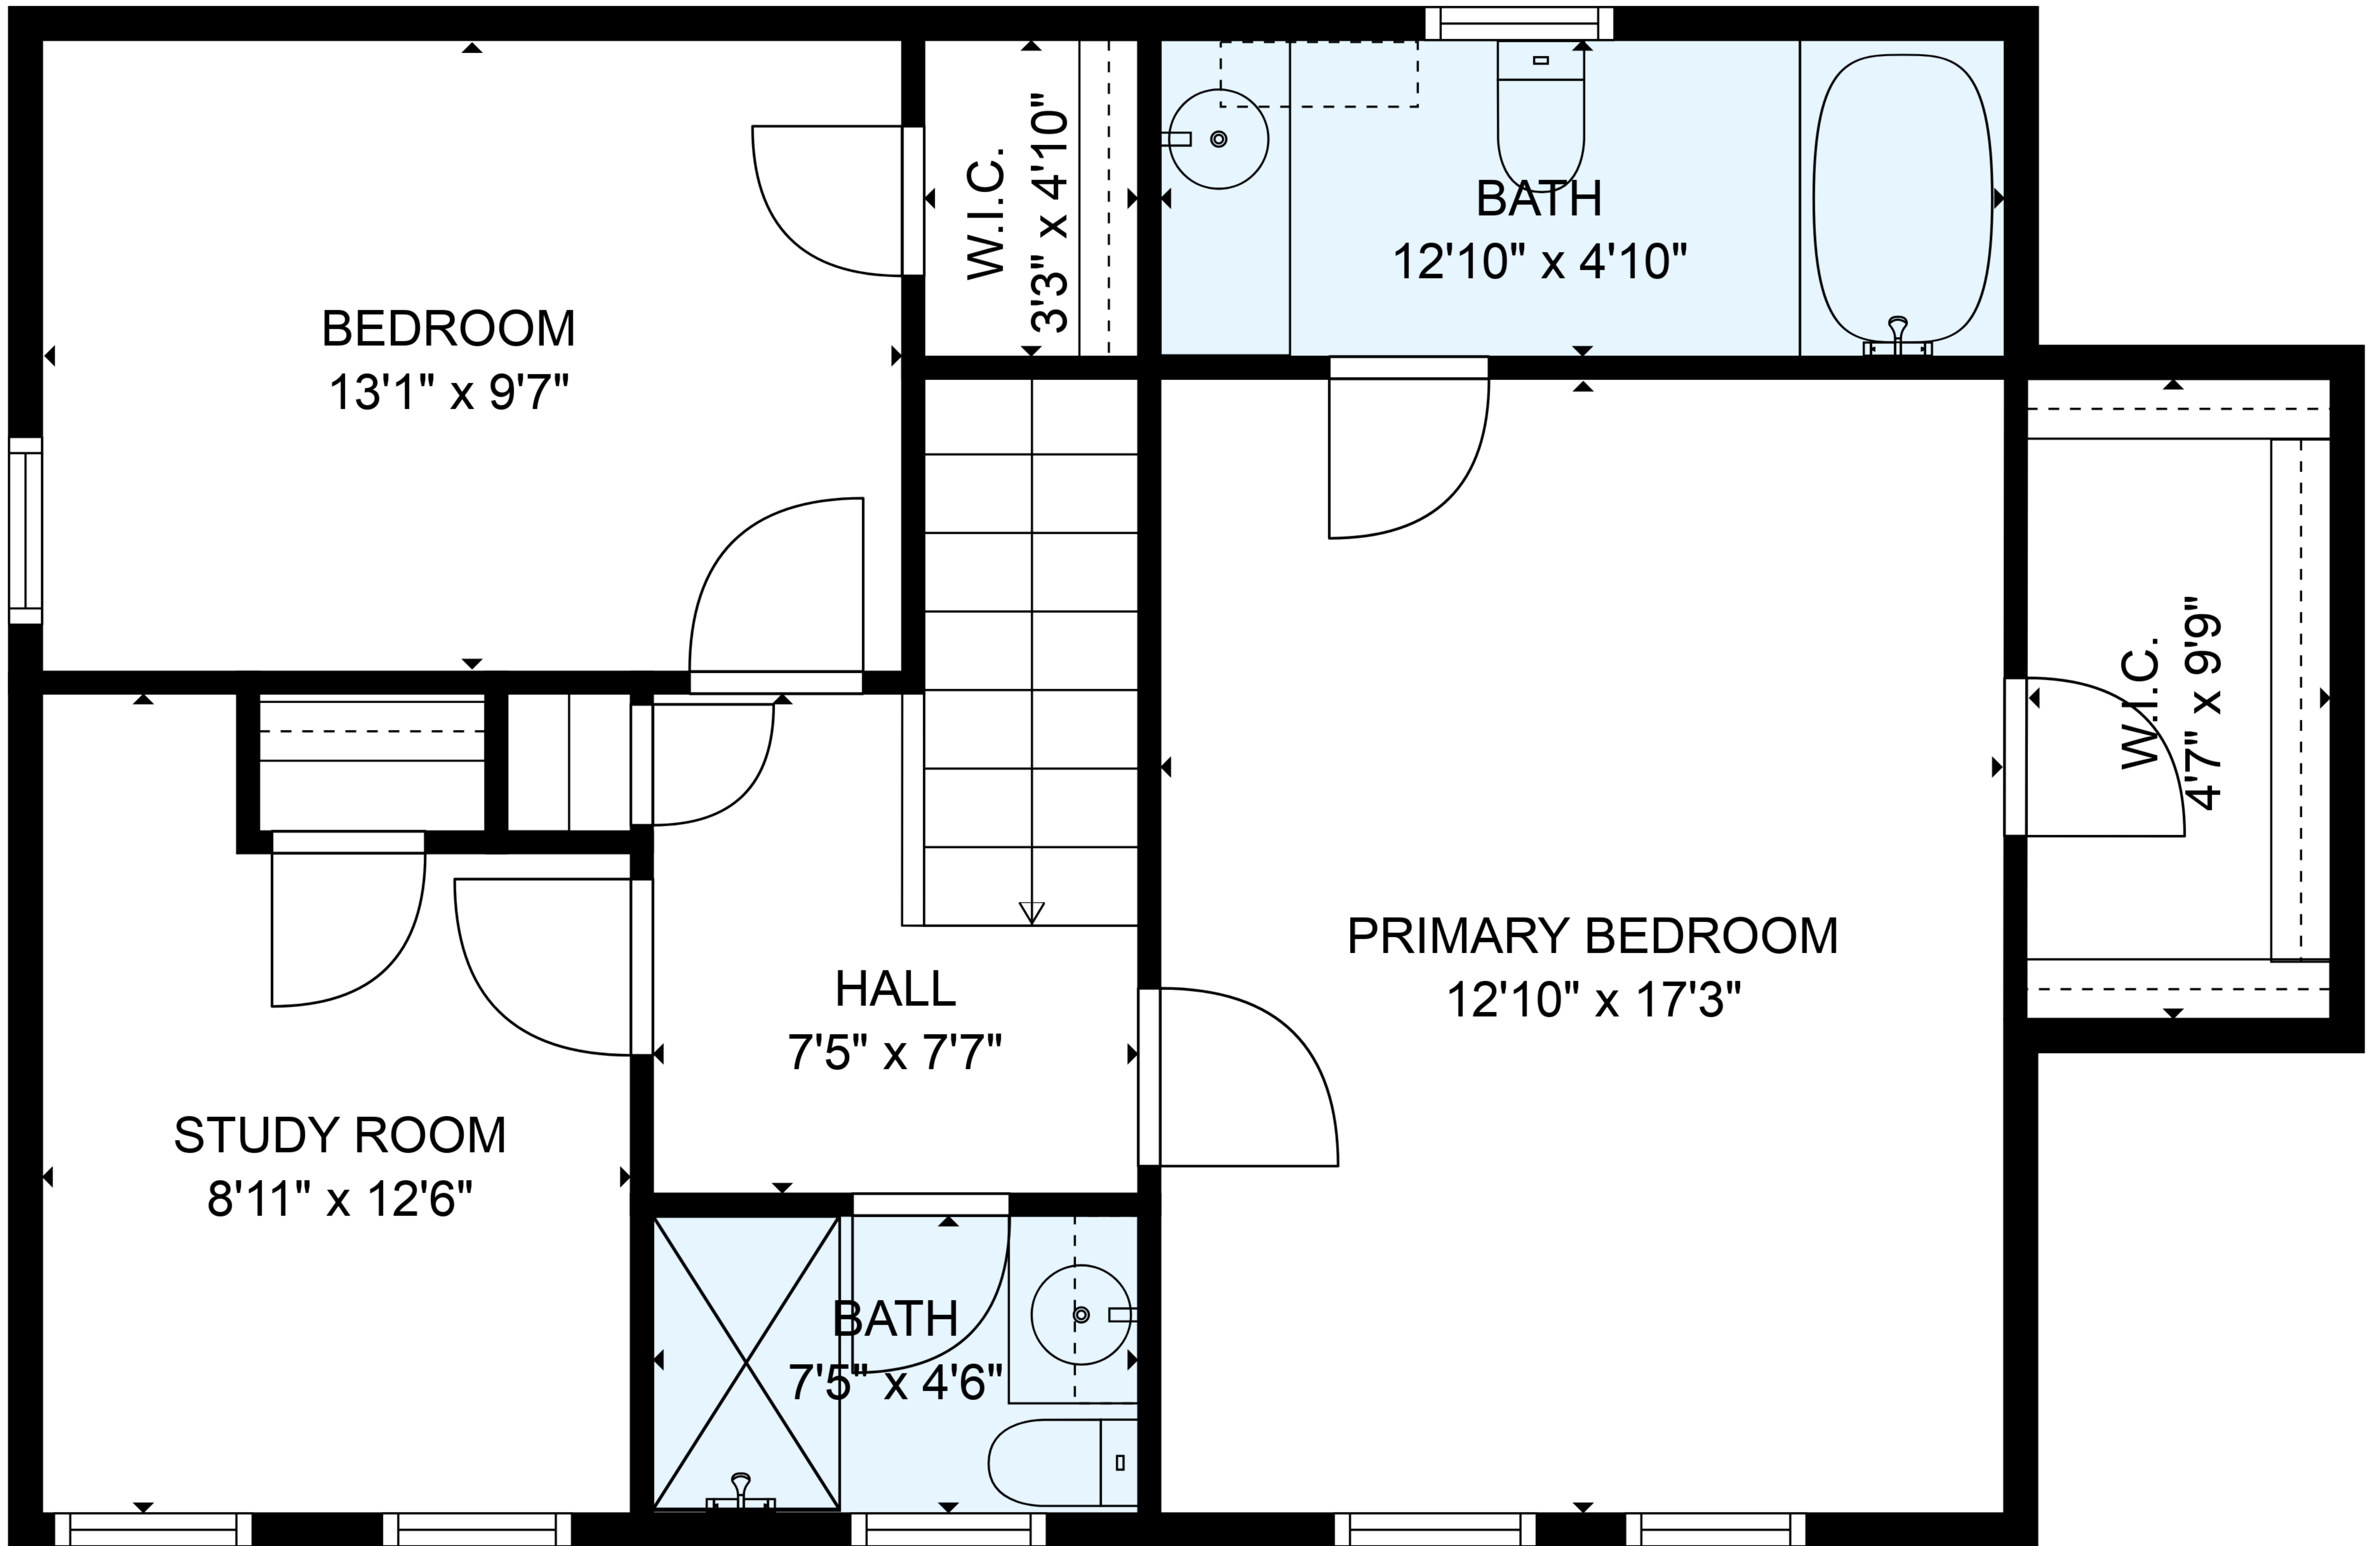

ESTIMATED AREAS

GLA FLOOR 1: 812 sq. ft EXCLUDED AREAS 272 sq. ft
GLA FLOOR 2: 775 sq. ft EXCLUDED AREAS 0 sq. ft
Total GLA 1587 sq. ft, total area 1859 sq. ft

ESTIMATED AREAS

GLA FLOOR 1: 812 sq. ft EXCLUDED AREAS 272 sq. ft
 GLA FLOOR 2: 775 sq. ft EXCLUDED AREAS 0 sq. ft
 Total GLA 1587 sq. ft, total area 1859 sq. ft

FLOOR 2

FLOOR 1

ESTIMATED AREAS

GLA FLOOR 1: 812 sq. ft EXCLUDED AREAS 272 sq. ft
 GLA FLOOR 2: 775 sq. ft EXCLUDED AREAS 0 sq. ft
 Total GLA 1587 sq. ft, total area 1859 sq. ft