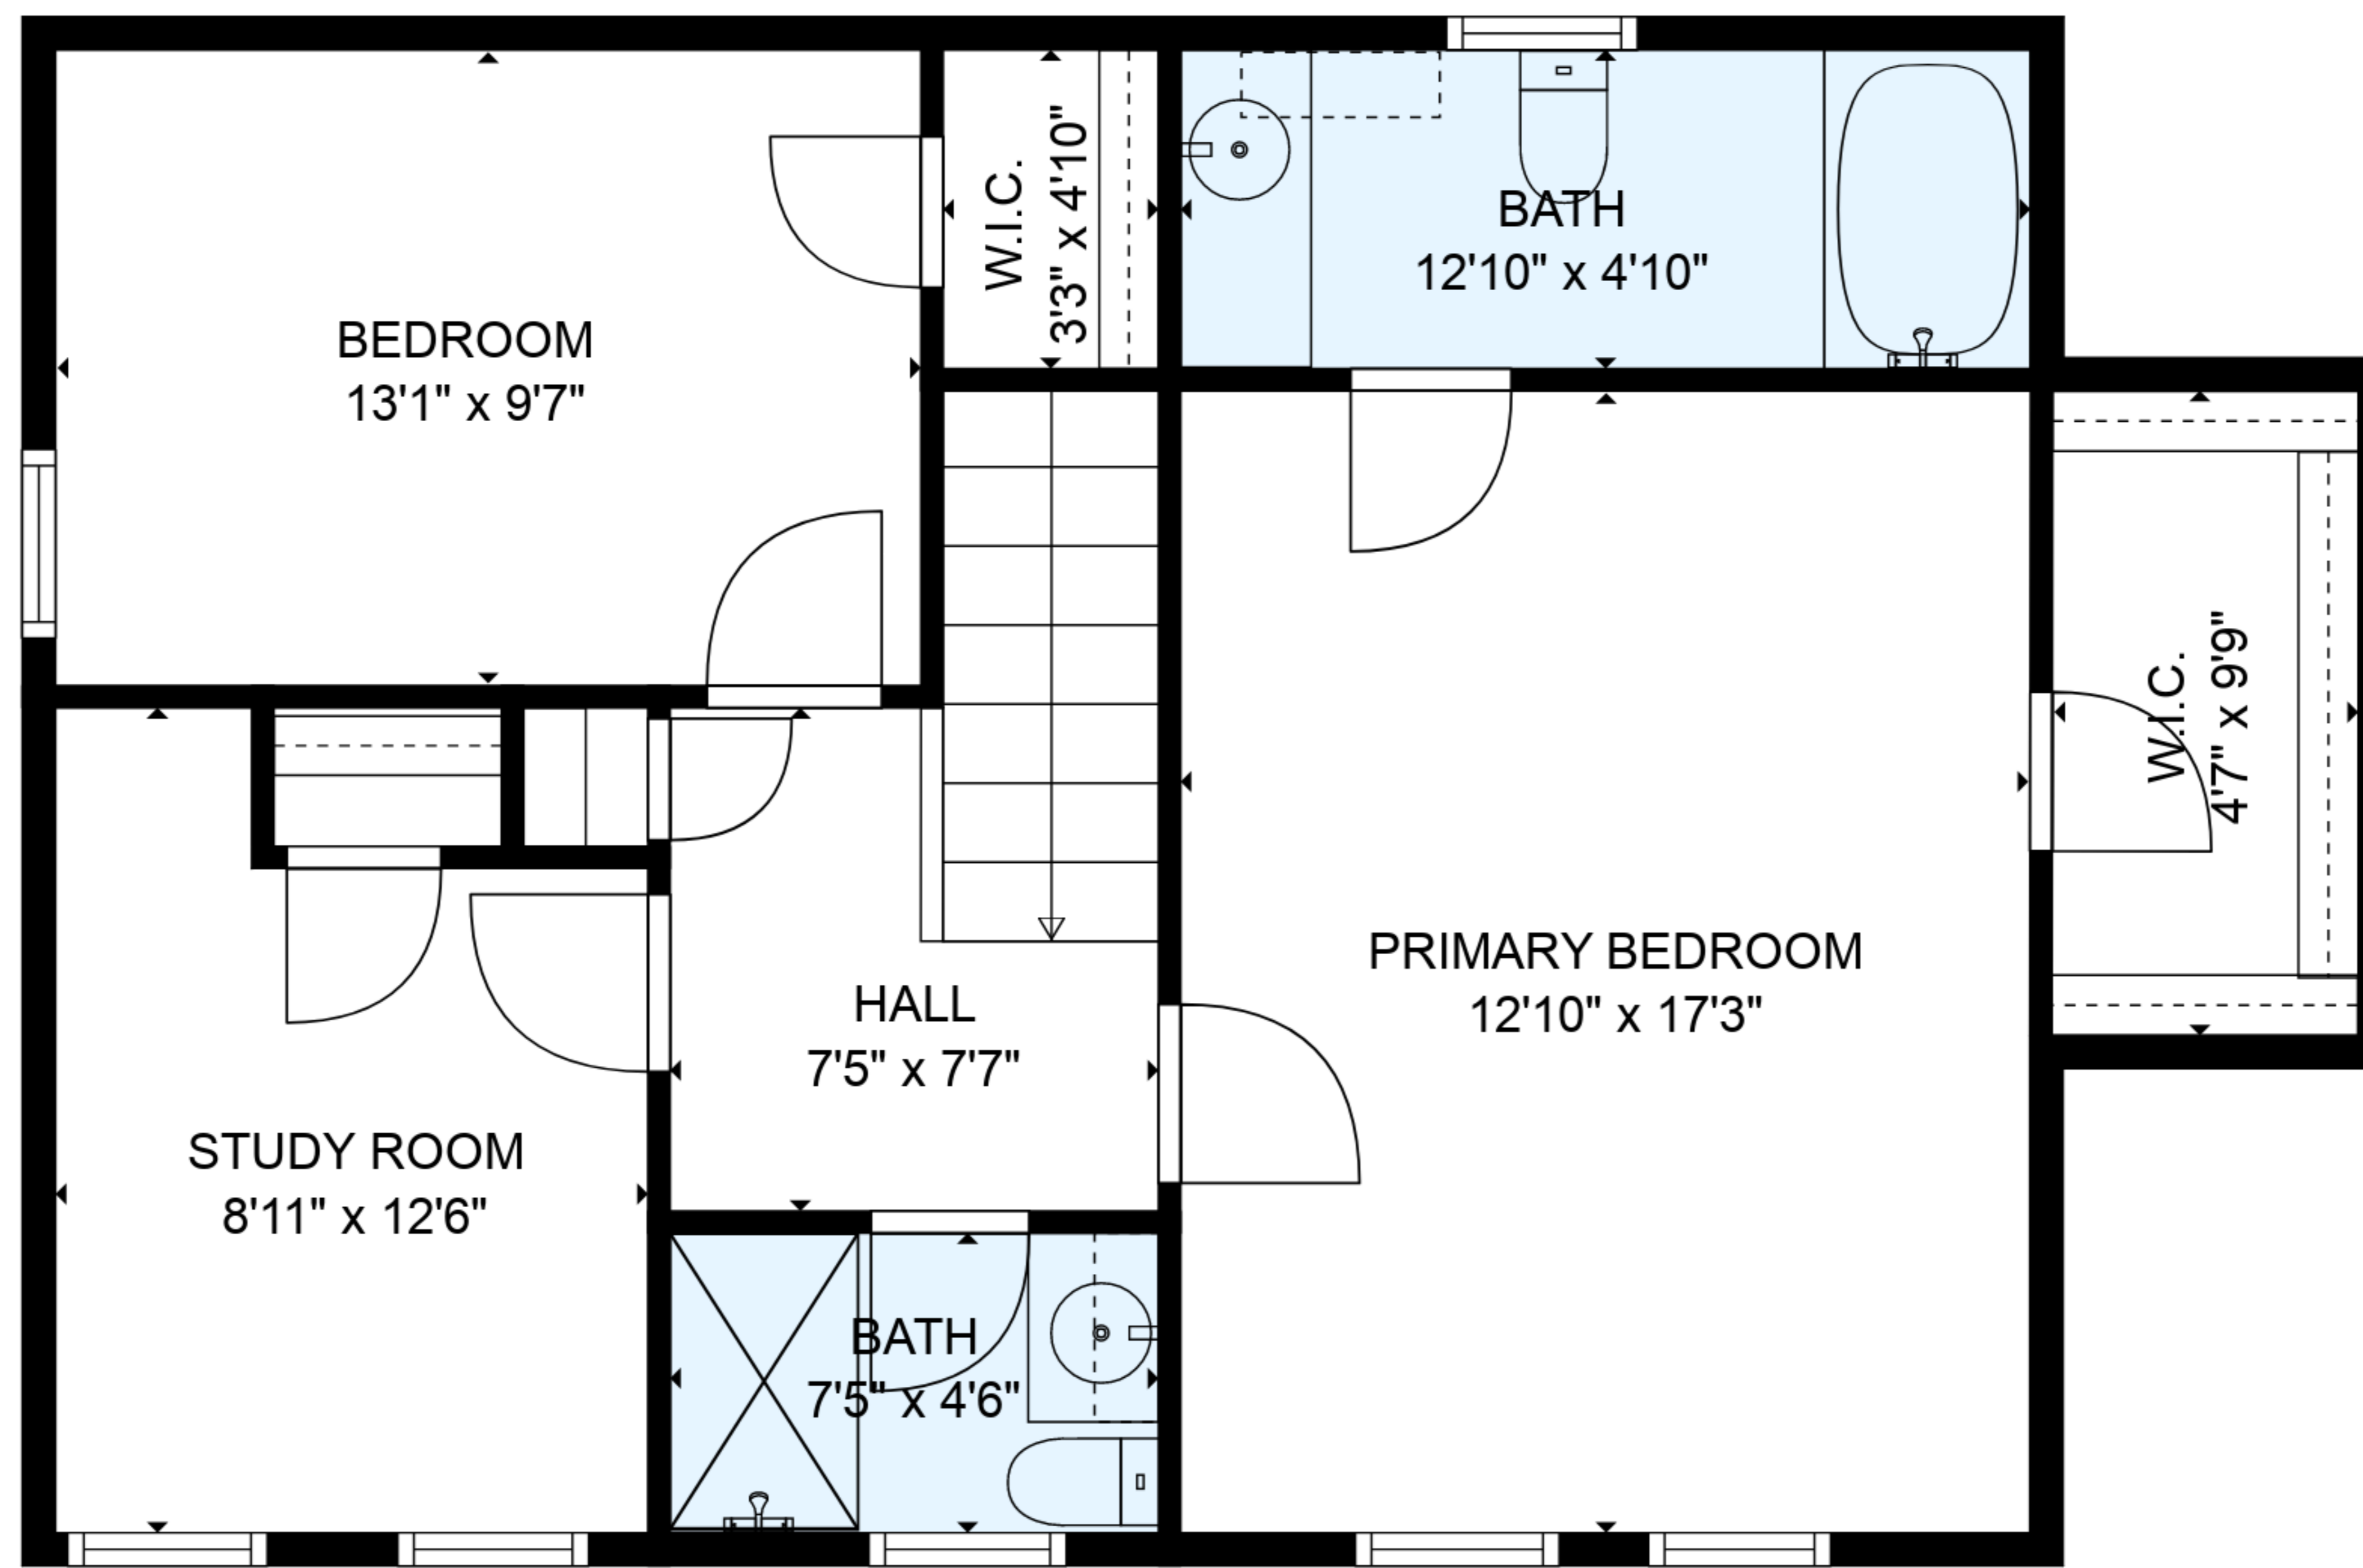

ESTIMATED AREAS

GLA FLOOR 1: 812 sq. ft EXCLUDED AREAS 272 sq. ft
GLA FLOOR 2: 775 sq. ft EXCLUDED AREAS 0 sq. ft
Total GLA 1587 sq. ft, total area 1859 sq. ft

ESTIMATED AREAS

GLA FLOOR 1: 812 sq. ft EXCLUDED AREAS 272 sq. ft
 GLA FLOOR 2: 775 sq. ft EXCLUDED AREAS 0 sq. ft
 Total GLA 1587 sq. ft, total area 1859 sq. ft

FLOOR 2

FLOOR 1

ESTIMATED AREAS

GLA FLOOR 1: 812 sq. ft EXCLUDED AREAS 272 sq. ft
 GLA FLOOR 2: 775 sq. ft EXCLUDED AREAS 0 sq. ft
 Total GLA 1587 sq. ft, total area 1859 sq. ft