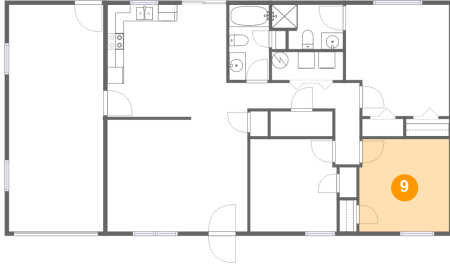

3374 Village Court Drive Northeast, Mecca Gardens, Roanoke, Roanoke, Virginia, United States, 24012

9 Floor 1 - Bedroom

Dimensions: 10'10" x 11'2"
Area: 120 sq. ft
Counted as living area: Yes

Heated: Yes
Finished: Yes
Enclosed: Yes
Contiguous: Yes
Permitted: Yes
Wet space: No
Addition: No
Conversion: No