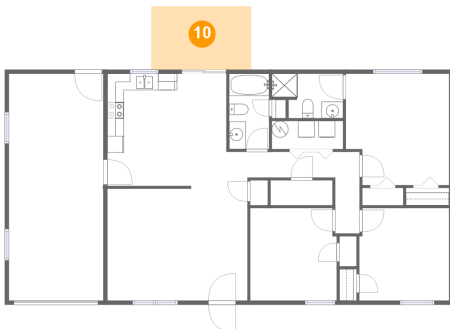

10 Floor 1 - Outdoor

Dimensions: 12'1" x 7'8"
Area: 93 sq. ft
Counted as living area: No

Heated: No
Finished: Yes
Enclosed: No
Contiguous: Yes
Permitted: Yes
Wet space: No
Addition: No
Conversion: No