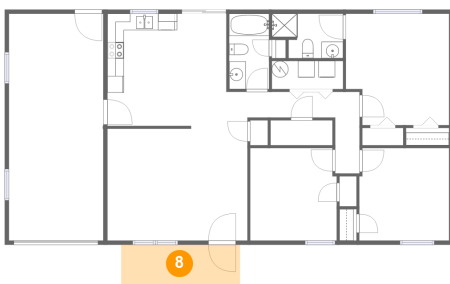

8 Floor 1 - Outdoor

Dimensions: 14'5" x 5'0"
Area: 72 sq. ft
Counted as living area: No

Heated: No
Finished: Yes
Enclosed: No
Contiguous: Yes
Permitted: Yes
Wet space: No
Addition: No
Conversion: No