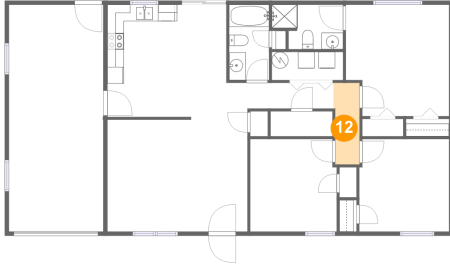

3374 Village Court Drive Northeast, Mecca Gardens, Roanoke, Roanoke, Virginia, United States, 24012

12 Floor 1 - Hall

Dimensions: 3'1" x 9'10"
Area: 30 sq. ft
Counted as living area: Yes

Heated: Yes
Finished: Yes
Enclosed: Yes
Contiguous: Yes
Permitted: Yes
Wet space: No
Addition: No
Conversion: No