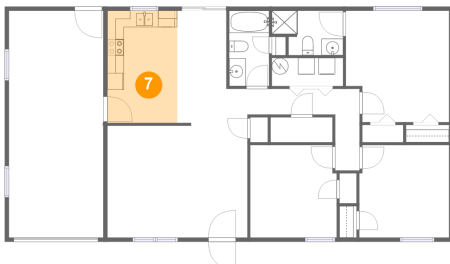

5 Floor 1 - Dining Room

Dimensions: 5'11" x 13'7"
Area: 72 sq. ft
Counted as living area: Yes

Heated: Yes
Finished: Yes
Enclosed: Yes
Contiguous: Yes
Permitted: Yes
Wet space: No
Addition: No
Conversion: No

3374 Village Court Drive Northeast, Mecca Gardens, Roanoke, Roanoke, Virginia, United States, 24012

6 Floor 1 - Hall

Dimensions: 15'7" x 4'1"
Area: 52 sq. ft
Counted as living area: Yes

Heated: Yes
Finished: Yes
Enclosed: Yes
Contiguous: Yes
Permitted: Yes
Wet space: No
Addition: No
Conversion: No

7 Floor 1 - Kitchen

Dimensions: 8'5" x 13'7"
Area: 115 sq. ft
Counted as living area: Yes

Heated: Yes
Finished: Yes
Enclosed: Yes
Contiguous: Yes
Permitted: Yes
Wet space: No
Addition: No
Conversion: No