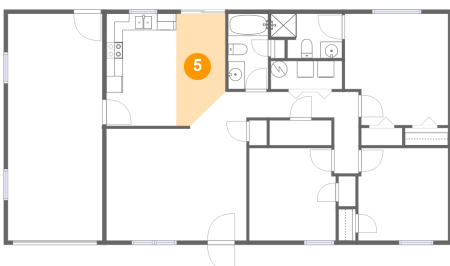

3 Floor 1 - Bedroom

Dimensions: 10'6" x 11'2"
Area: 115 sq. ft
Counted as living area: Yes

Heated: Yes
Finished: Yes
Enclosed: Yes
Contiguous: Yes
Permitted: Yes
Wet space: No
Addition: No
Conversion: No

4 Floor 1 - Living Room

Dimensions: 16'11" x 13'10"
Area: 231 sq. ft
Counted as living area: Yes

Heated: Yes
Finished: Yes
Enclosed: Yes
Contiguous: Yes
Permitted: Yes
Wet space: No
Addition: No
Conversion: No

5 Floor 1 - Dining Room

Dimensions: 5'11" x 13'7"
Area: 72 sq. ft
Counted as living area: Yes

Heated: Yes
Finished: Yes
Enclosed: Yes
Contiguous: Yes
Permitted: Yes
Wet space: No
Addition: No
Conversion: No