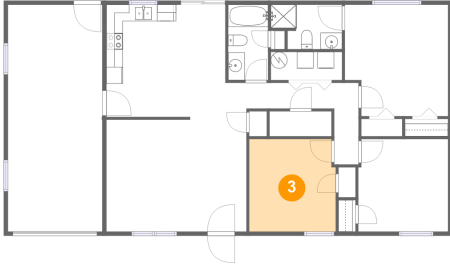

2 Floor 1 - Bath

Dimensions: 4'10" x 9'1"
Area: 44 sq. ft
Counted as living area: Yes

Heated: Yes
Finished: Yes
Enclosed: Yes
Contiguous: Yes
Permitted: Yes
Wet space: Yes
Addition: No
Conversion: No

3374 Village Court Drive Northeast, Mecca Gardens, Roanoke, Roanoke, Virginia, United States, 24012

3 Floor 1 - Bedroom

Dimensions: 10'6" x 11'2"
Area: 115 sq. ft
Counted as living area: Yes

Heated: Yes
Finished: Yes
Enclosed: Yes
Contiguous: Yes
Permitted: Yes
Wet space: No
Addition: No
Conversion: No