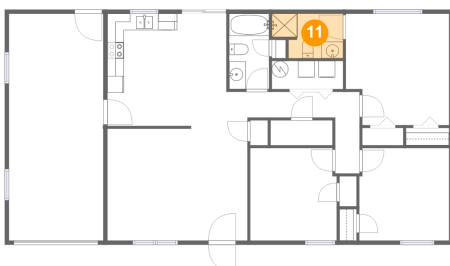

9 Floor 1 - Bedroom

Dimensions: 10'10" x 11'2"
Area: 120 sq. ft
Counted as living area: Yes

Heated: Yes
Finished: Yes
Enclosed: Yes
Contiguous: Yes
Permitted: Yes
Wet space: No
Addition: No
Conversion: No

10 Floor 1 - Outdoor

Dimensions: 12'1" x 7'8"
Area: 93 sq. ft
Counted as living area: No

Heated: No
Finished: Yes
Enclosed: No
Contiguous: Yes
Permitted: Yes
Wet space: No
Addition: No
Conversion: No

11 Floor 1 - Bath