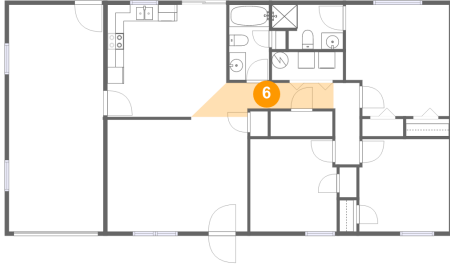

3374 Village Court Drive Northeast, Mecca Gardens, Roanoke, Roanoke, Virginia, United States, 24012

6 Floor 1 - Hall

Dimensions: 15'7" x 4'1"
Area: 52 sq. ft
Counted as living area: Yes

Heated: Yes
Finished: Yes
Enclosed: Yes
Contiguous: Yes
Permitted: Yes
Wet space: No
Addition: No
Conversion: No