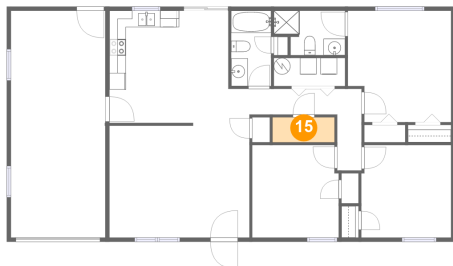

3374 Village Court Drive Northeast, Mecca Gardens, Roanoke, Roanoke, Virginia, United States, 24012

15 Floor 1 - Storage

Dimensions: 7'6" x 3'0"
Area: 23 sq. ft
Counted as living area: No

Heated: No
Finished: No
Enclosed: No
Contiguous: No
Permitted: Yes
Wet space: No
Addition: No
Conversion: No