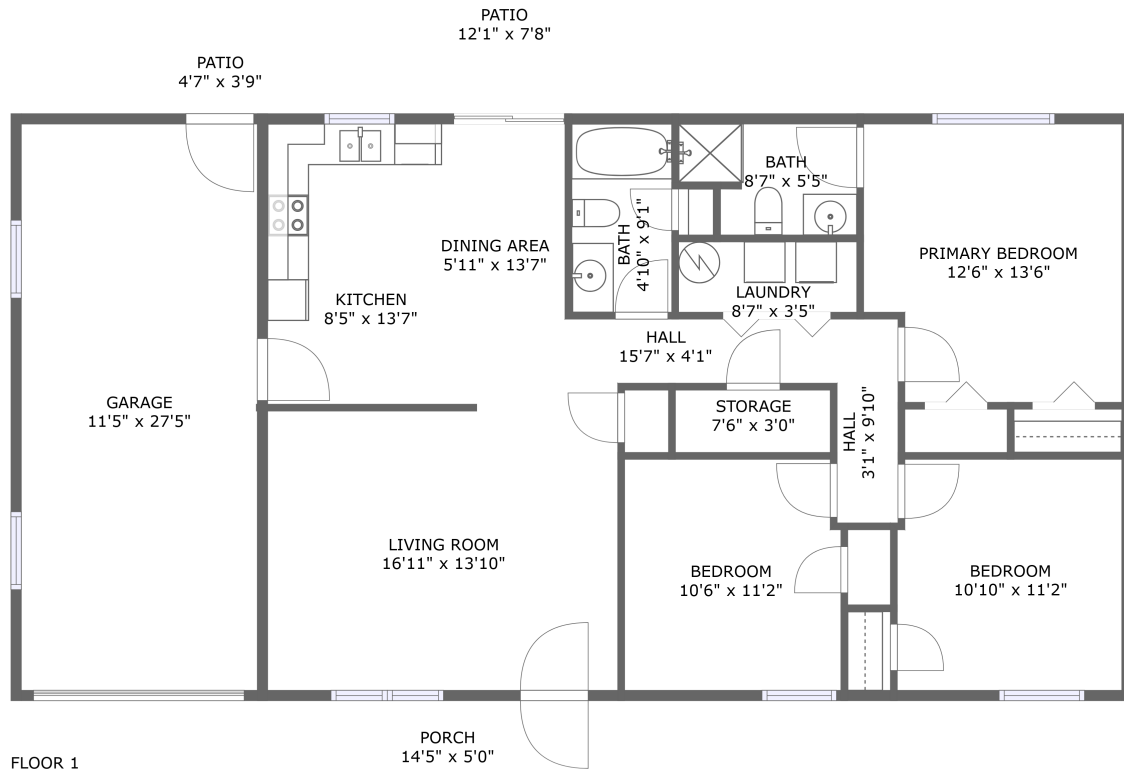

3374 Village Court Drive Northeast, Mecca Gardens, Roanoke, Roanoke, Virginia, United States, 24012

Property summary

1 Garages

3 Bedrooms

2 Bathrooms

0 Half baths

1 Floors

1,181 Gross living area sqft

1,725 Total sqft