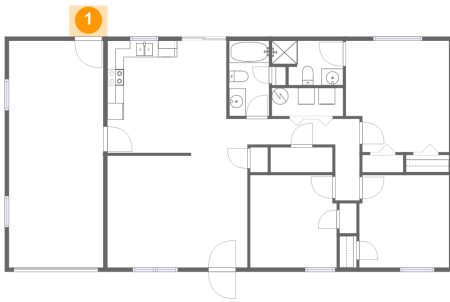

3374 Village Court Drive Northeast, Mecca Gardens, Roanoke, Roanoke, Virginia, United States, 24012

1 Floor 1 - Outdoor

Dimensions: 4'7" x 3'9"
Area: 17 sq. ft
Counted as living area: No

Heated: No
Finished: Yes
Enclosed: No
Contiguous: Yes
Permitted: Yes
Wet space: No
Addition: No
Conversion: No