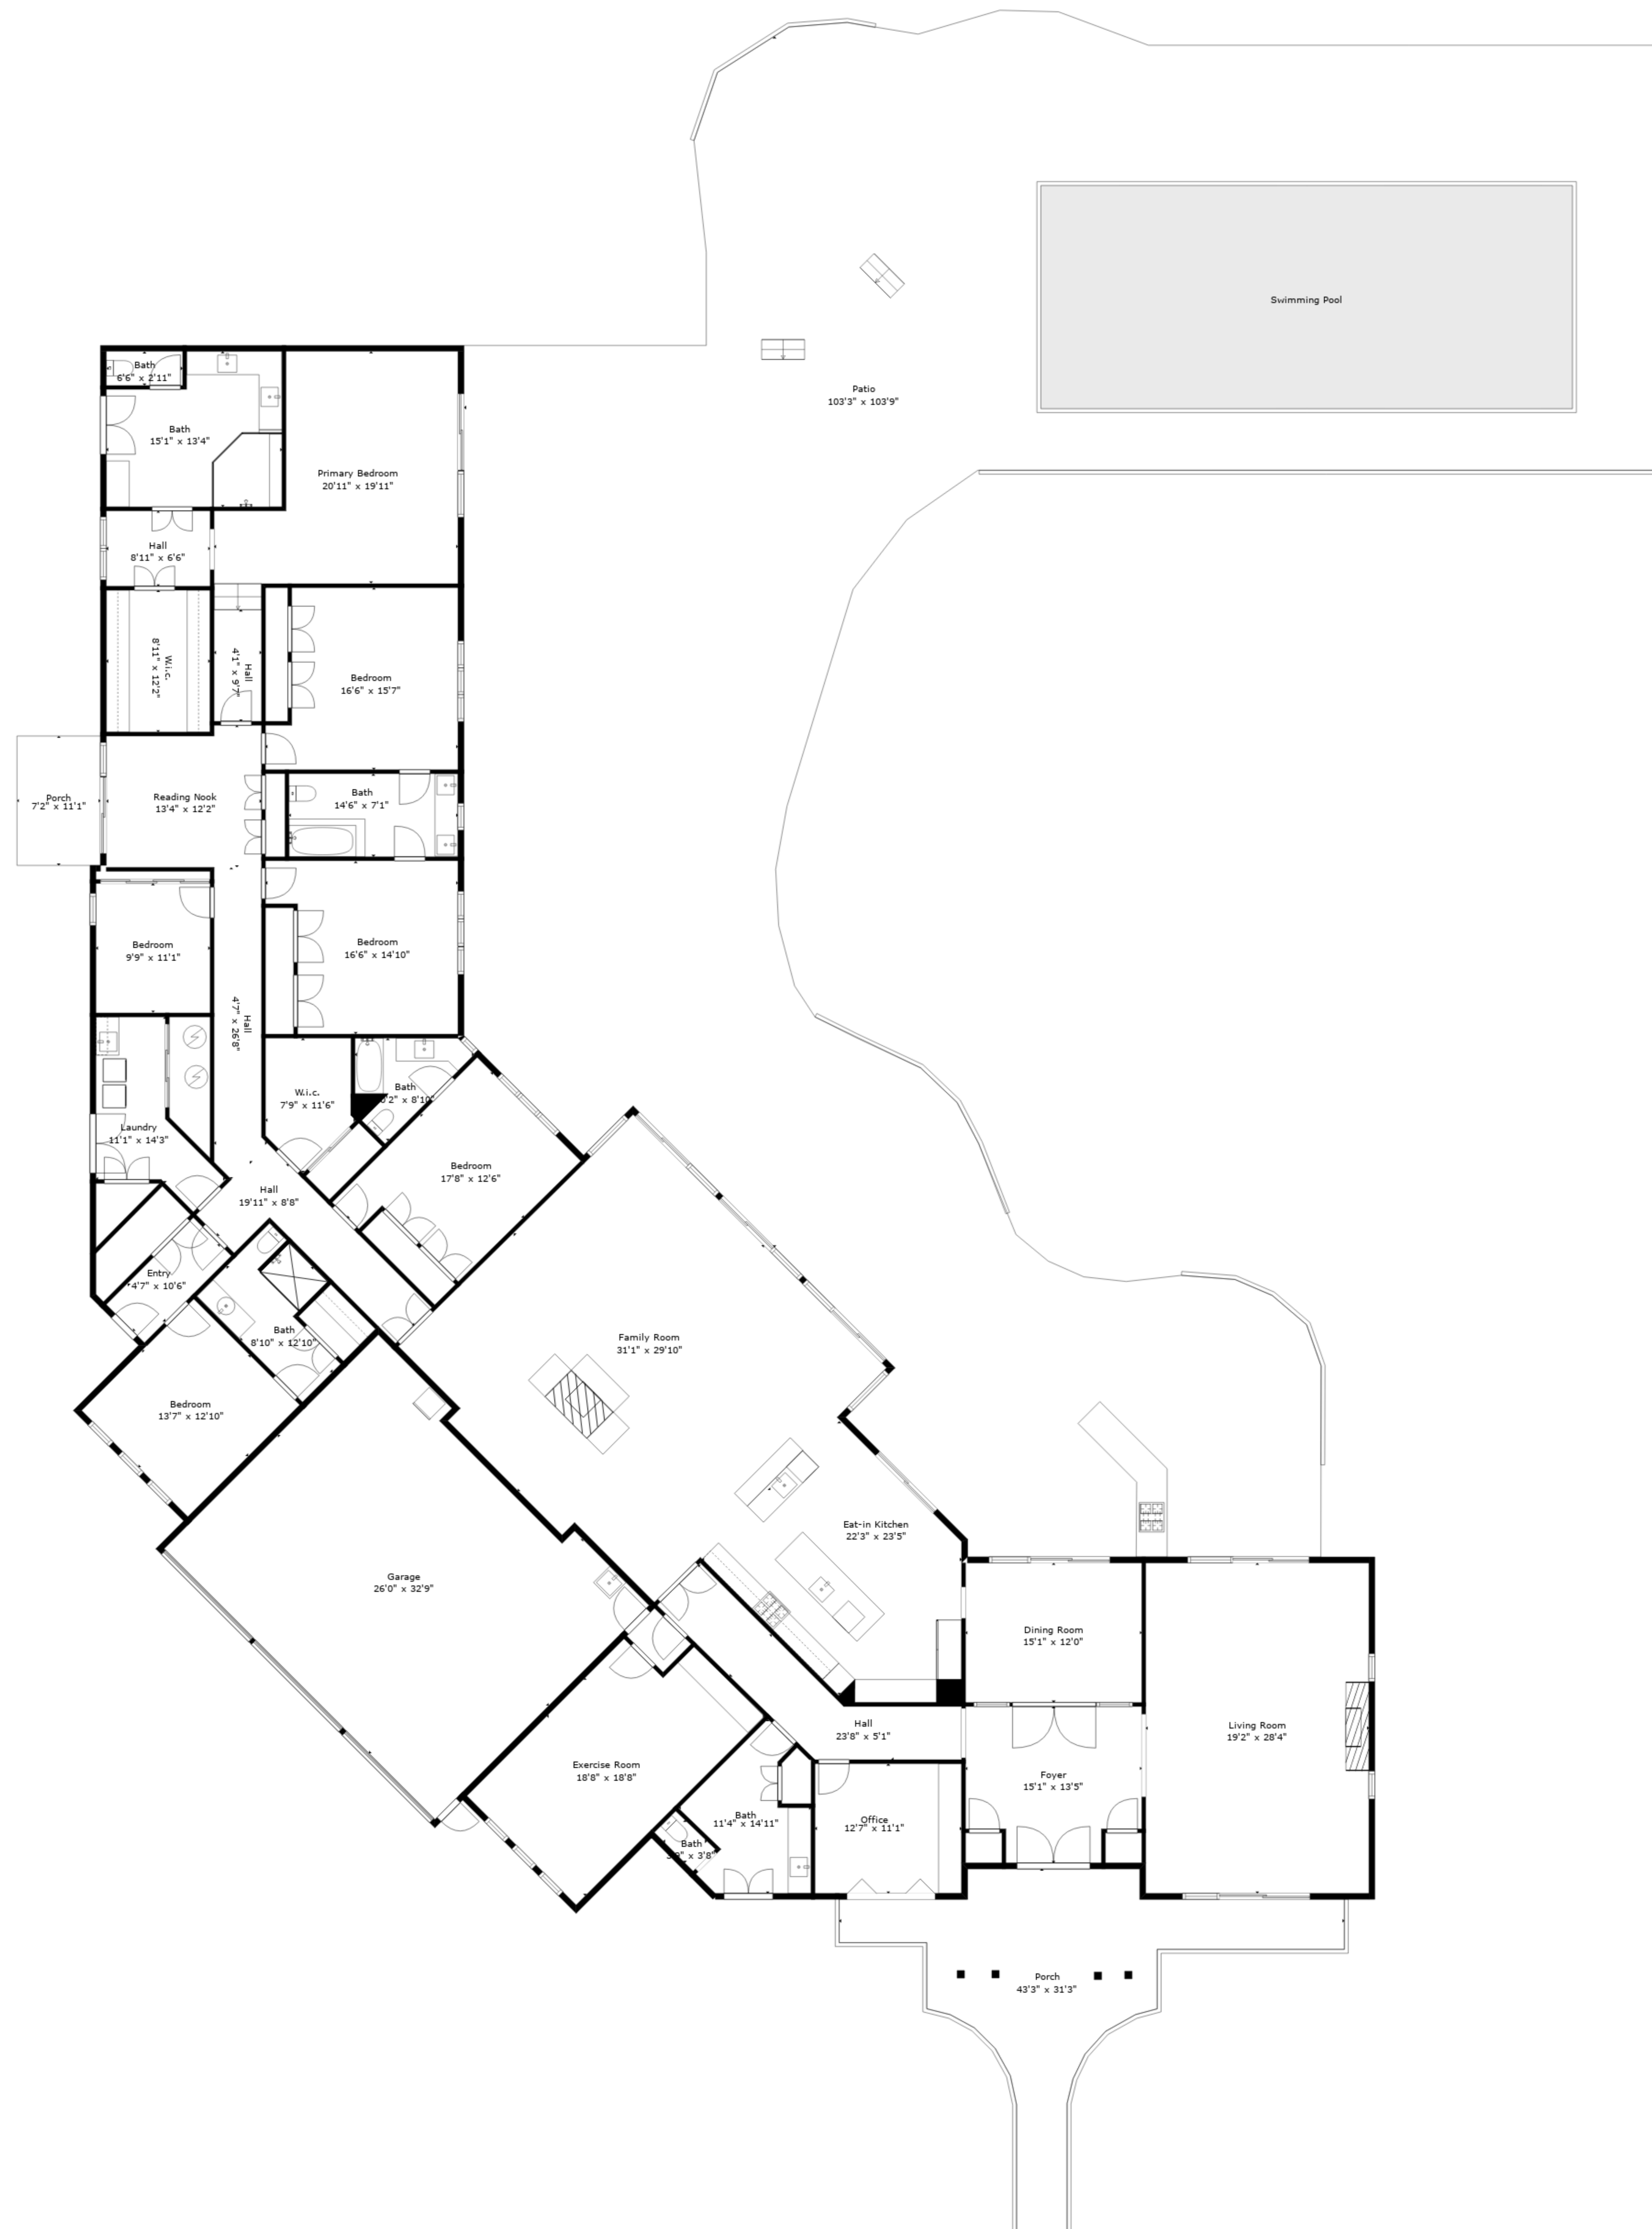

TOTAL: 5776 sq. ft

FLOOR 1: 5776 sq. ft

EXCLUDED AREAS: GARAGE: 829 sq. ft, UNDEFINED: 36 sq. ft, PORCH: 517 sq. ft, PATIO: 5380 sq. ft

Floor Plan Created By Cubicasa App. Measurements Deemed Highly Reliable But Not Guaranteed.