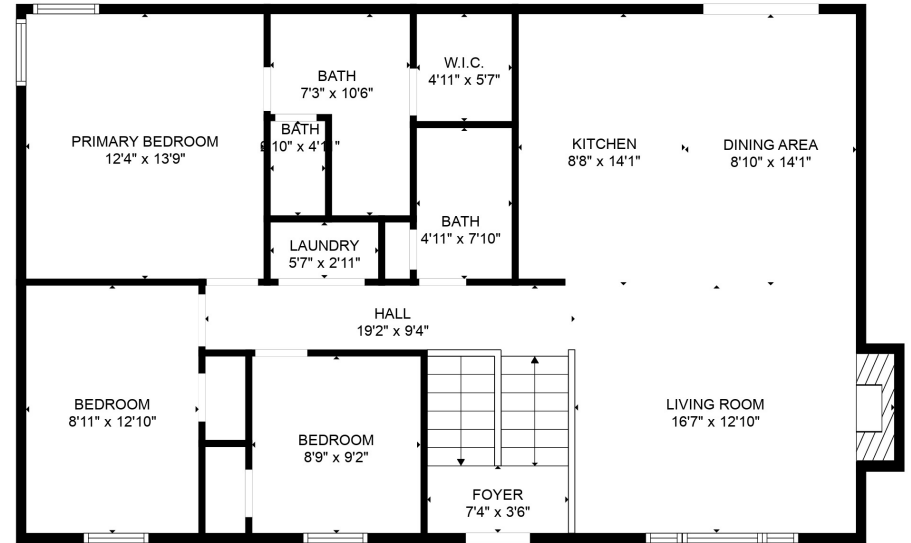

FLOOR 1

FLOOR 2

Total scanned area: 2473 sq. ft

Total scanned area: 2473 sq. ft

MEASUREMENTS ARE CALCULATED BY CUBICASA TECHNOLOGY. DEEMED HIGHLY RELIABLE BUT NOT GUARANTEED.

Total scanned area: 2473 sq. ft