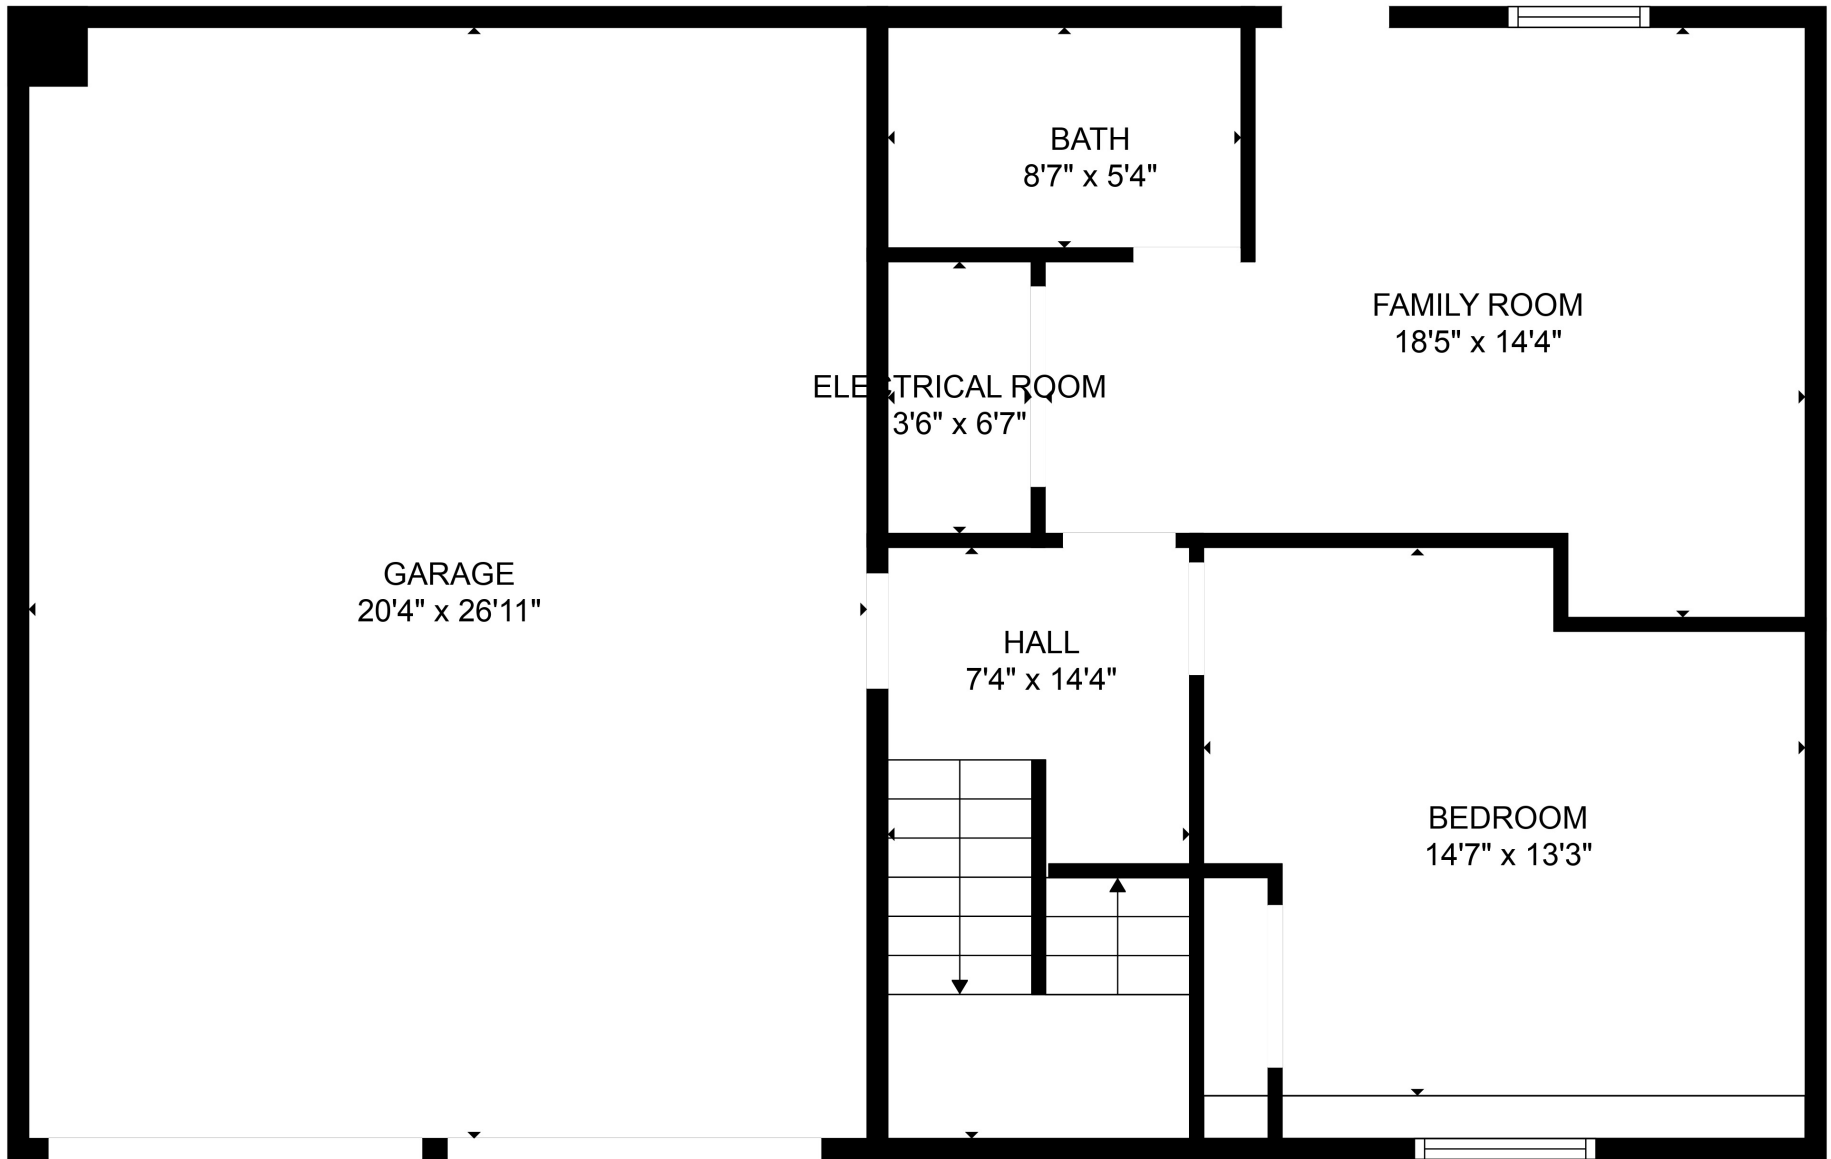

FLOOR 1

FLOOR 2

Total scanned area: 2473 sq. ft

Total scanned area: 2473 sq. ft

MEASUREMENTS ARE CALCULATED BY CUBICASA TECHNOLOGY. DEEMED HIGHLY RELIABLE BUT NOT GUARANTEED.

Total scanned area: 2473 sq. ft