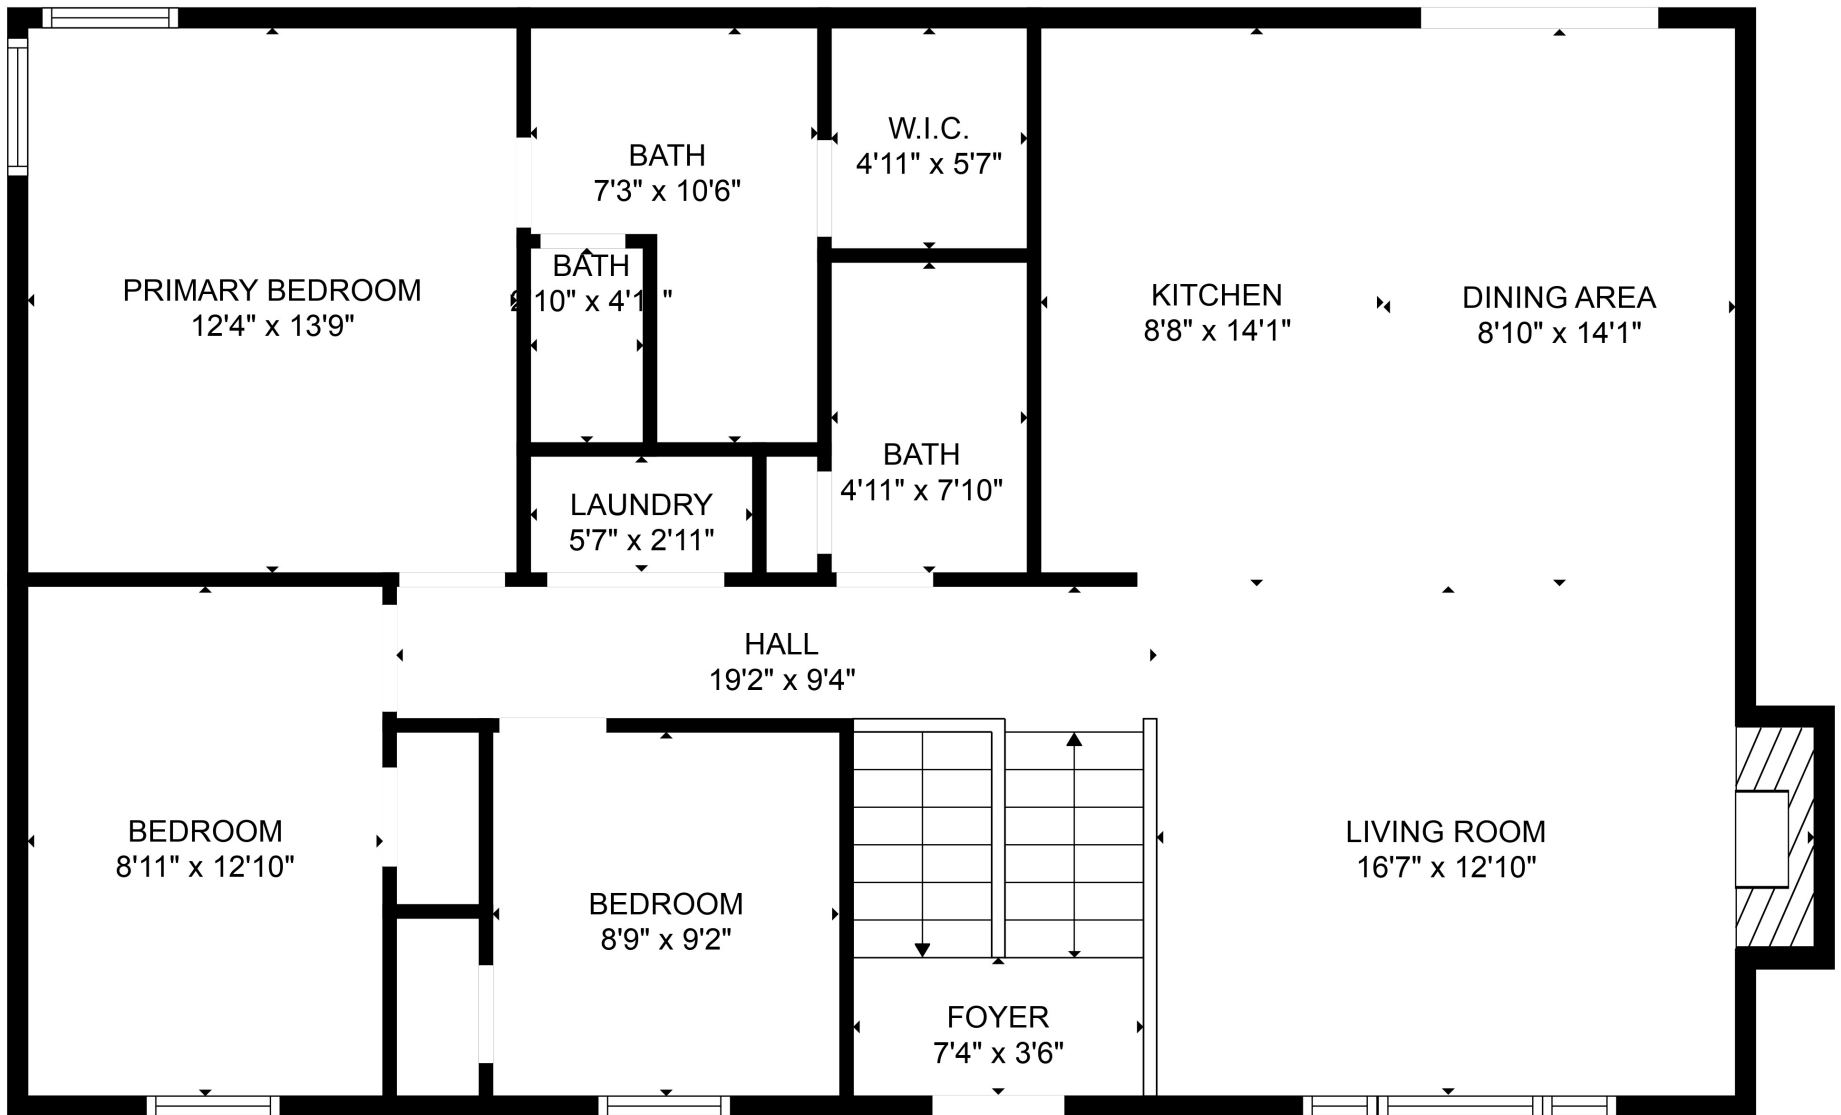

FLOOR 1

FLOOR 2

Total scanned area: 2473 sq. ft

Total scanned area: 2473 sq. ft

MEASUREMENTS ARE CALCULATED BY CUBICASA TECHNOLOGY. DEEMED HIGHLY RELIABLE BUT NOT GUARANTEED.

Total scanned area: 2473 sq. ft

MEASUREMENTS ARE CALCULATED BY CUBICASA TECHNOLOGY. DEEMED HIGHLY RELIABLE BUT NOT GUARANTEED.