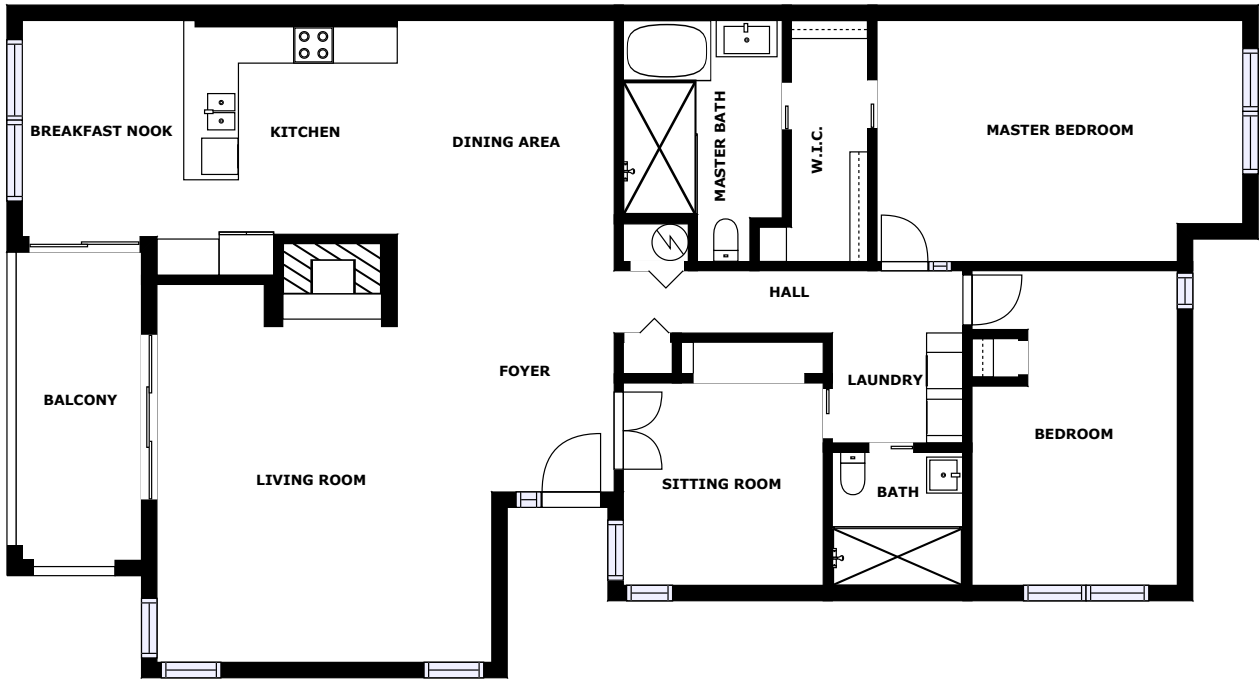

Home report

Powered by CUBICASA

51 Pelican Place

Belleair

Highlights

1 Kitchen

2 Living room

2 Bedroom

Anthony's Deli, Pizzeria,
and Bakery, 0.3 mi

Morton Plant Hospital
Heliport, 1.6 mi

Floor plan

Appendix 1: Data sheet

Bath - 2	Bath - Master - 1	Closet - 1
Closet - WalkIn - 1	LivingRoom - 2	LivingRoom - Sitting - 1
Bedroom - 2	Bedroom - Master - 1	Entry - 1
Entry - Foyer - 1	Nook - 1	Nook - Breakfast - 1
Dining - 1	Dining - Open - 1	Kitchen - 1
Hall - 1	Utility - 1	Utility - Laundry - 1
Outdoor - 1	Outdoor - Balcony - 1	