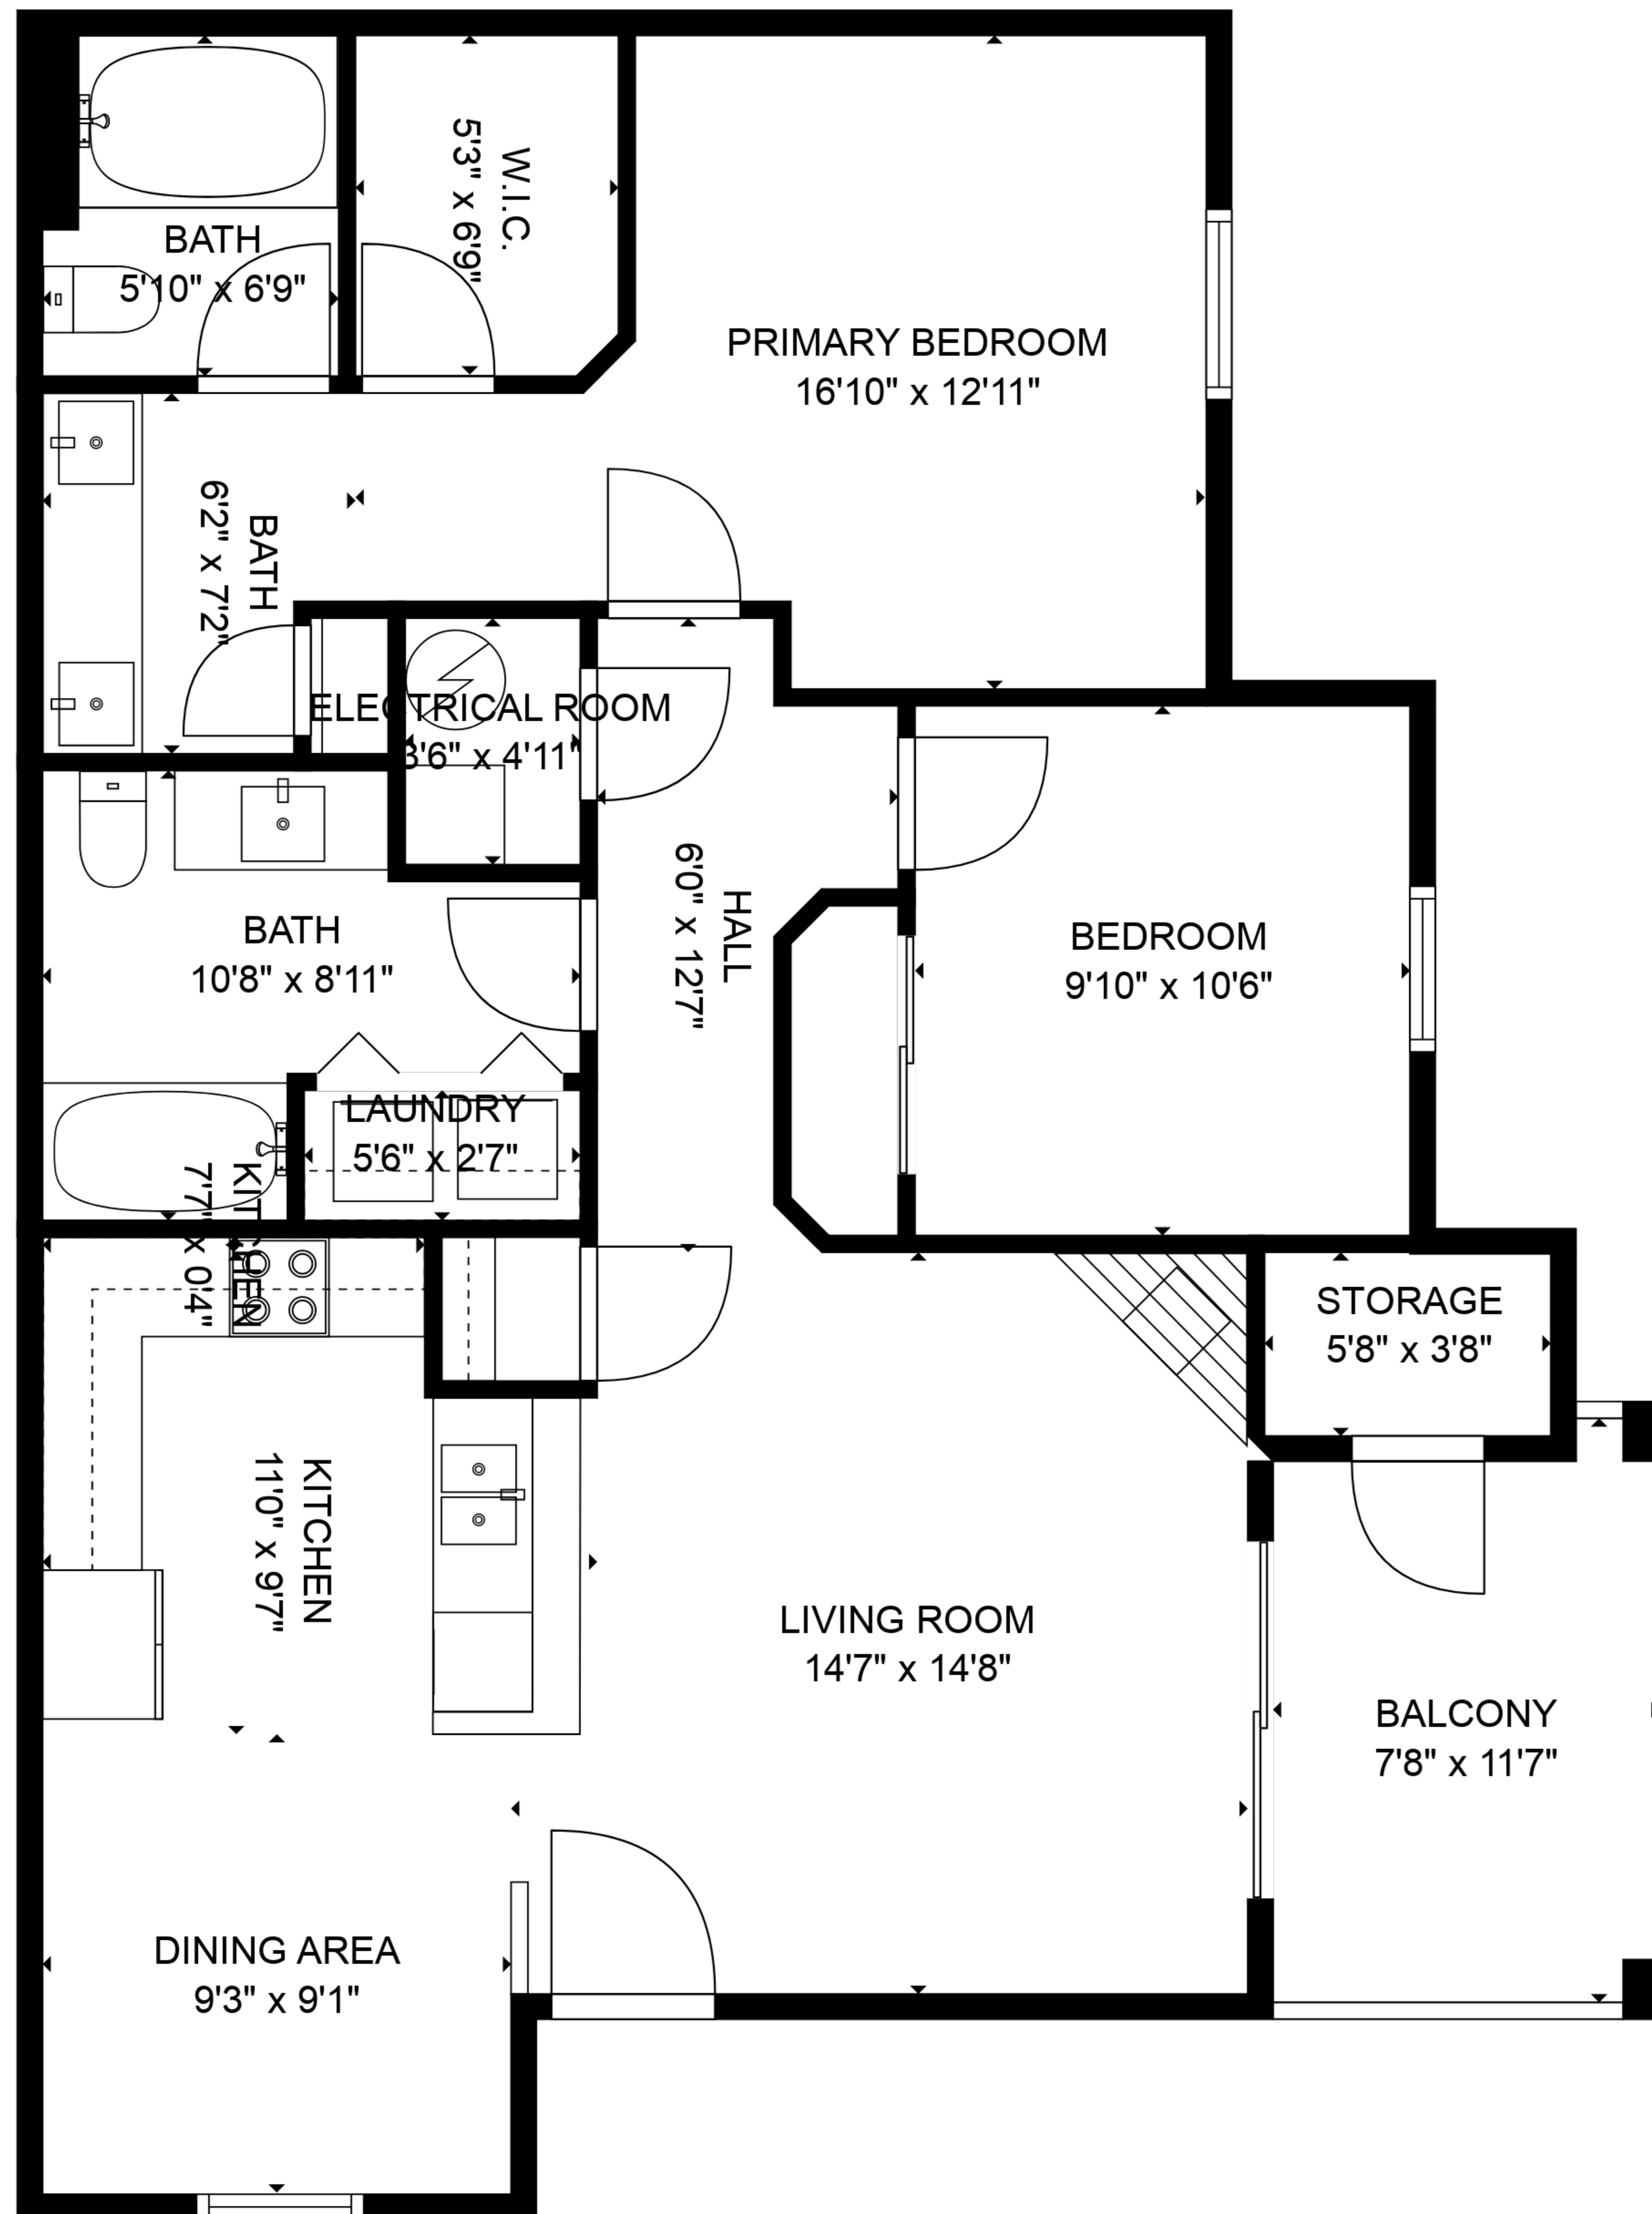

TOTAL: 973 sq. ft

FLOOR 1: 973 sq. ft

EXCLUDED AREAS: STORAGE: 21 sq. ft, ELECTRICAL ROOM: 17 sq. ft, BALCONY: 84 sq. ft

SIZES AND DIMENSIONS ARE APPROXIMATE, ACTUAL MAY VARY.

TOTAL: 973 sq. ft

FLOOR 1: 973 sq. ft

EXCLUDED AREAS: STORAGE: 21 sq. ft, ELECTRICAL ROOM: 17 sq. ft, BALCONY: 84 sq. ft

SIZES AND DIMENSIONS ARE APPROXIMATE, ACTUAL MAY VARY.