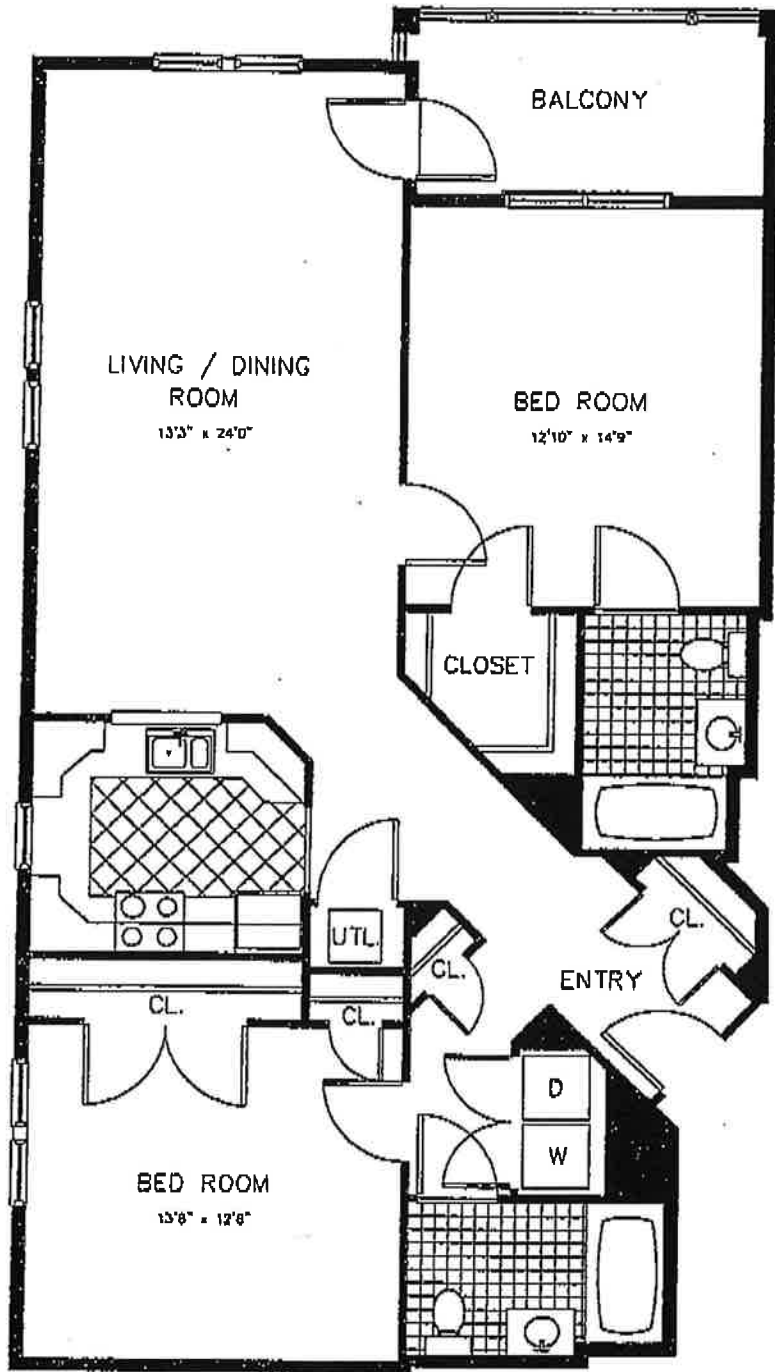

Sherborn Meadows

A community for Active Adults 55 Years and Over

TYPE A

Back corner units: Facing courtyard and pond
Square footage range: 1,132 sf to 1,151 sf

Important Floor Plan Notice:
All dimensions shown in the drawing are approximate and may not be to scale.