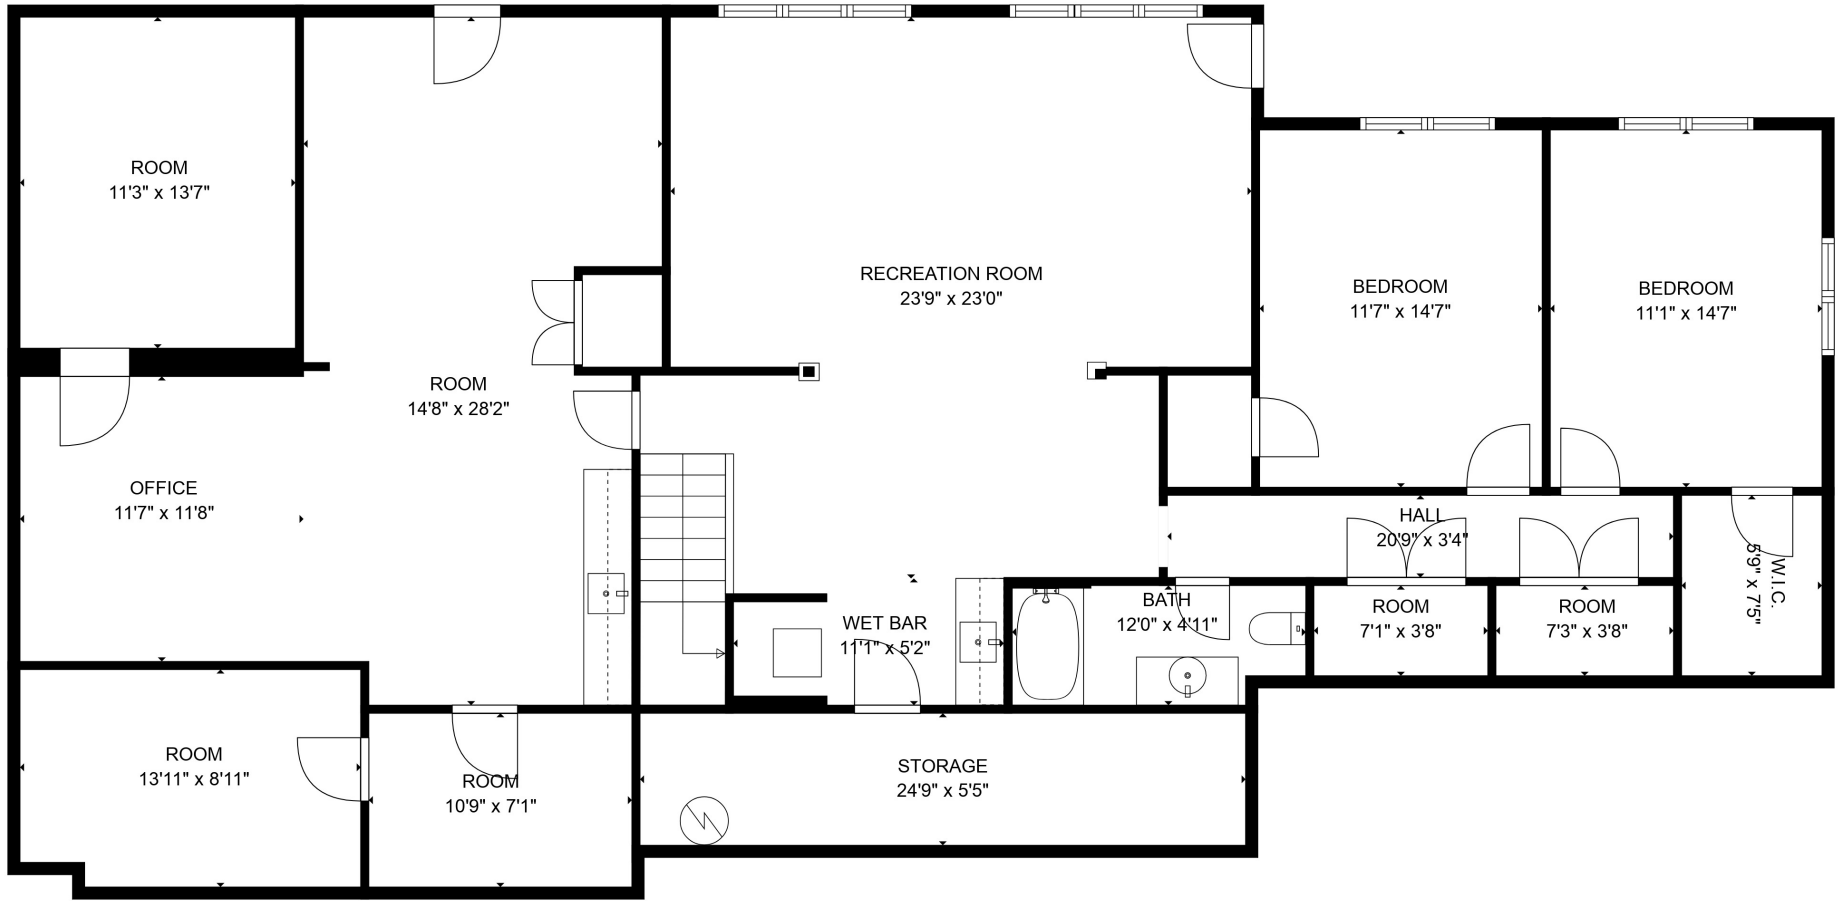

FLOOR 2

FLOOR 3

FLOOR 1

Total scanned area: 7878 sq. ft

SIZES AND DIMENSIONS ARE APPROXIMATE. ACTUAL MAY VARY.

Total scanned area: 7878 sq. ft

SIZES AND DIMENSIONS ARE APPROXIMATE. ACTUAL MAY VARY.

Total scanned area: 7878 sq. ft

SIZES AND DIMENSIONS ARE APPROXIMATE. ACTUAL MAY VARY.

Total scanned area: 7878 sq. ft

SIZES AND DIMENSIONS ARE APPROXIMATE. ACTUAL MAY VARY.