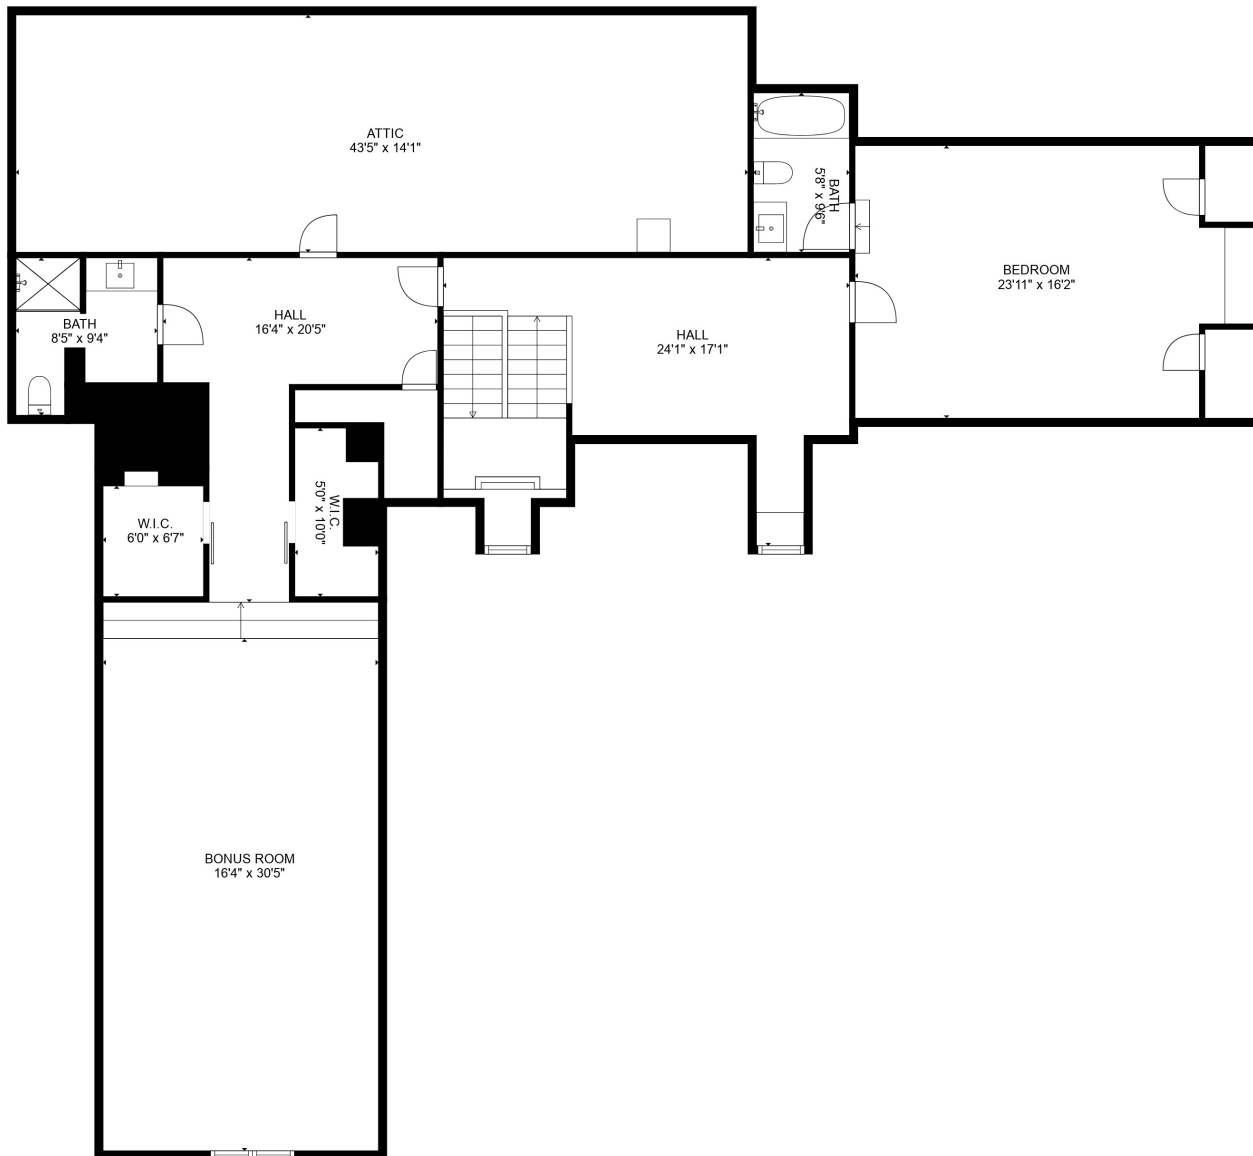

FLOOR 2

FLOOR 3

FLOOR 1

Total scanned area: 7878 sq. ft

SIZES AND DIMENSIONS ARE APPROXIMATE. ACTUAL MAY VARY.

Total scanned area: 7878 sq. ft

SIZES AND DIMENSIONS ARE APPROXIMATE. ACTUAL MAY VARY.

Total scanned area: 7878 sq. ft

SIZES AND DIMENSIONS ARE APPROXIMATE. ACTUAL MAY VARY.

Total scanned area: 7878 sq. ft

SIZES AND DIMENSIONS ARE APPROXIMATE. ACTUAL MAY VARY.