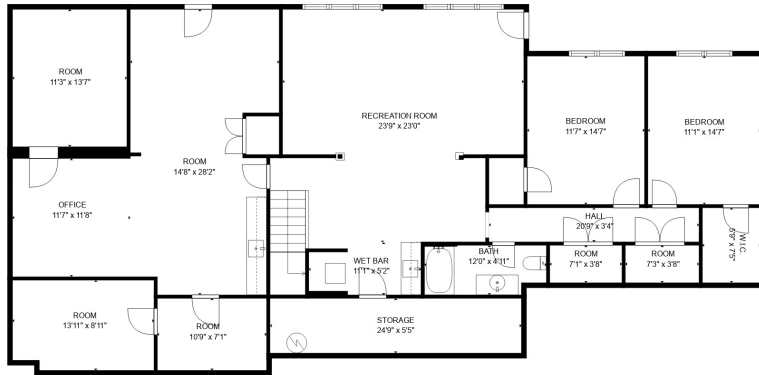

FLOOR 2

FLOOR 3

FLOOR 1

Total scanned area: 7878 sq. ft

SIZES AND DIMENSIONS ARE APPROXIMATE. ACTUAL MAY VARY.

Total scanned area: 7878 sq. ft

SIZES AND DIMENSIONS ARE APPROXIMATE. ACTUAL MAY VARY.

Total scanned area: 7878 sq. ft

SIZES AND DIMENSIONS ARE APPROXIMATE. ACTUAL MAY VARY.

Total scanned area: 7878 sq. ft

SIZES AND DIMENSIONS ARE APPROXIMATE. ACTUAL MAY VARY.