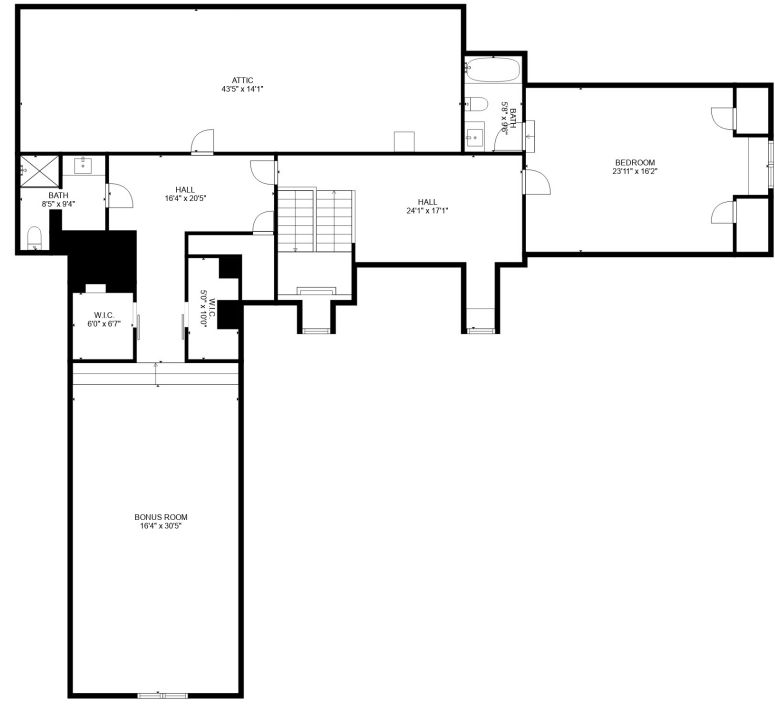

FLOOR 2

FLOOR 3

FLOOR 1

Total scanned area: 7878 sq. ft

SIZES AND DIMENSIONS ARE APPROXIMATE. ACTUAL MAY VARY.

Total scanned area: 7878 sq. ft

SIZES AND DIMENSIONS ARE APPROXIMATE. ACTUAL MAY VARY.

Total scanned area: 7878 sq. ft

SIZES AND DIMENSIONS ARE APPROXIMATE. ACTUAL MAY VARY.

Total scanned area: 7878 sq. ft

SIZES AND DIMENSIONS ARE APPROXIMATE. ACTUAL MAY VARY.