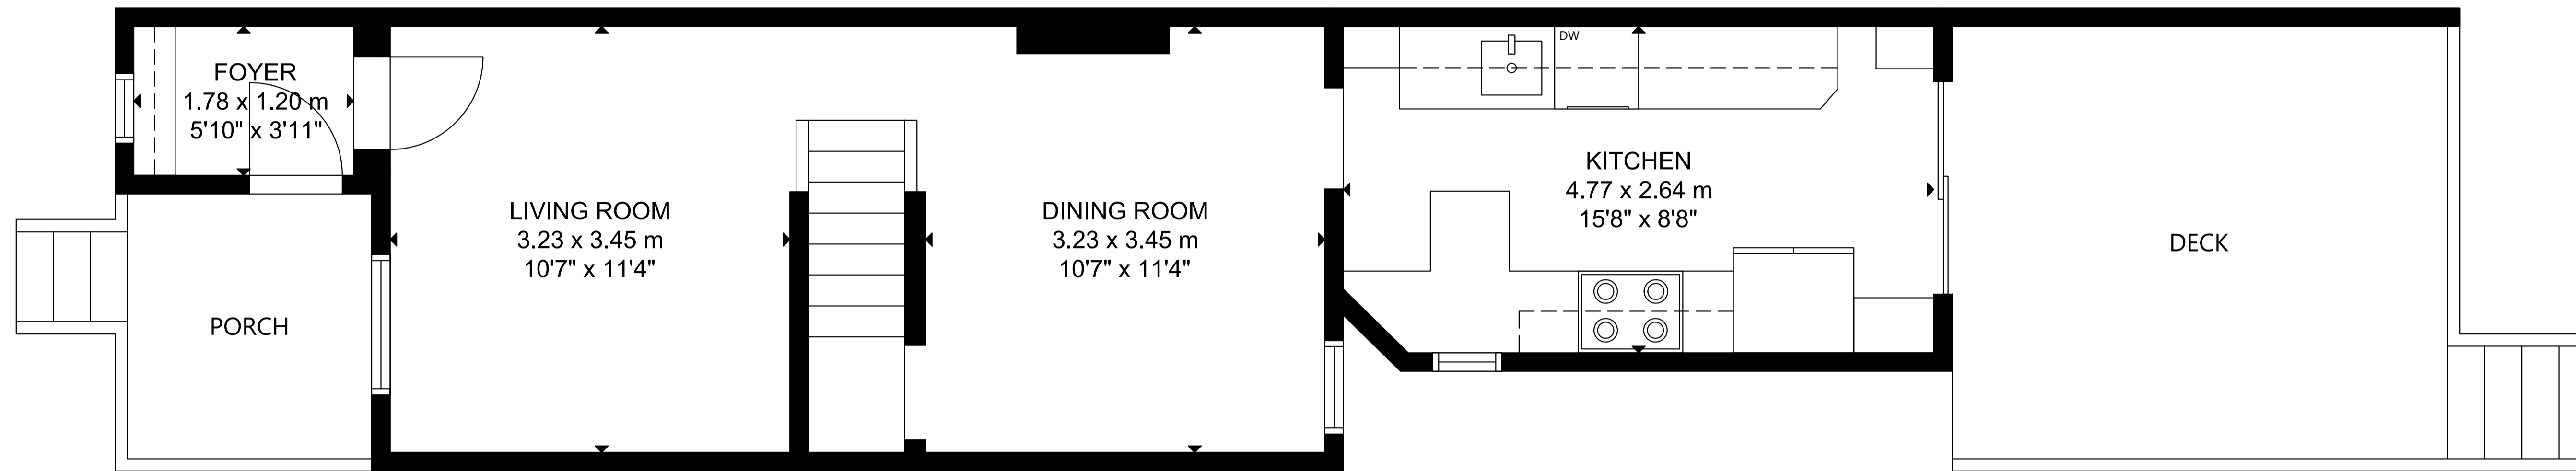

# 116 King Edward Avenue

GROSS INTERNAL AREA  
 MAIN FLOOR: 41 m<sup>2</sup>/445 sq ft, SECOND FLOOR: 44 m<sup>2</sup>/478 sq ft  
 LOWER LEVEL: 37 m<sup>2</sup>/400 sq ft  
 TOTAL: 122 m<sup>2</sup>/1,323 sq ft  
 SIZE AND DIMENSIONS ARE APPROXIMATE, ACTUAL MAY VARY.