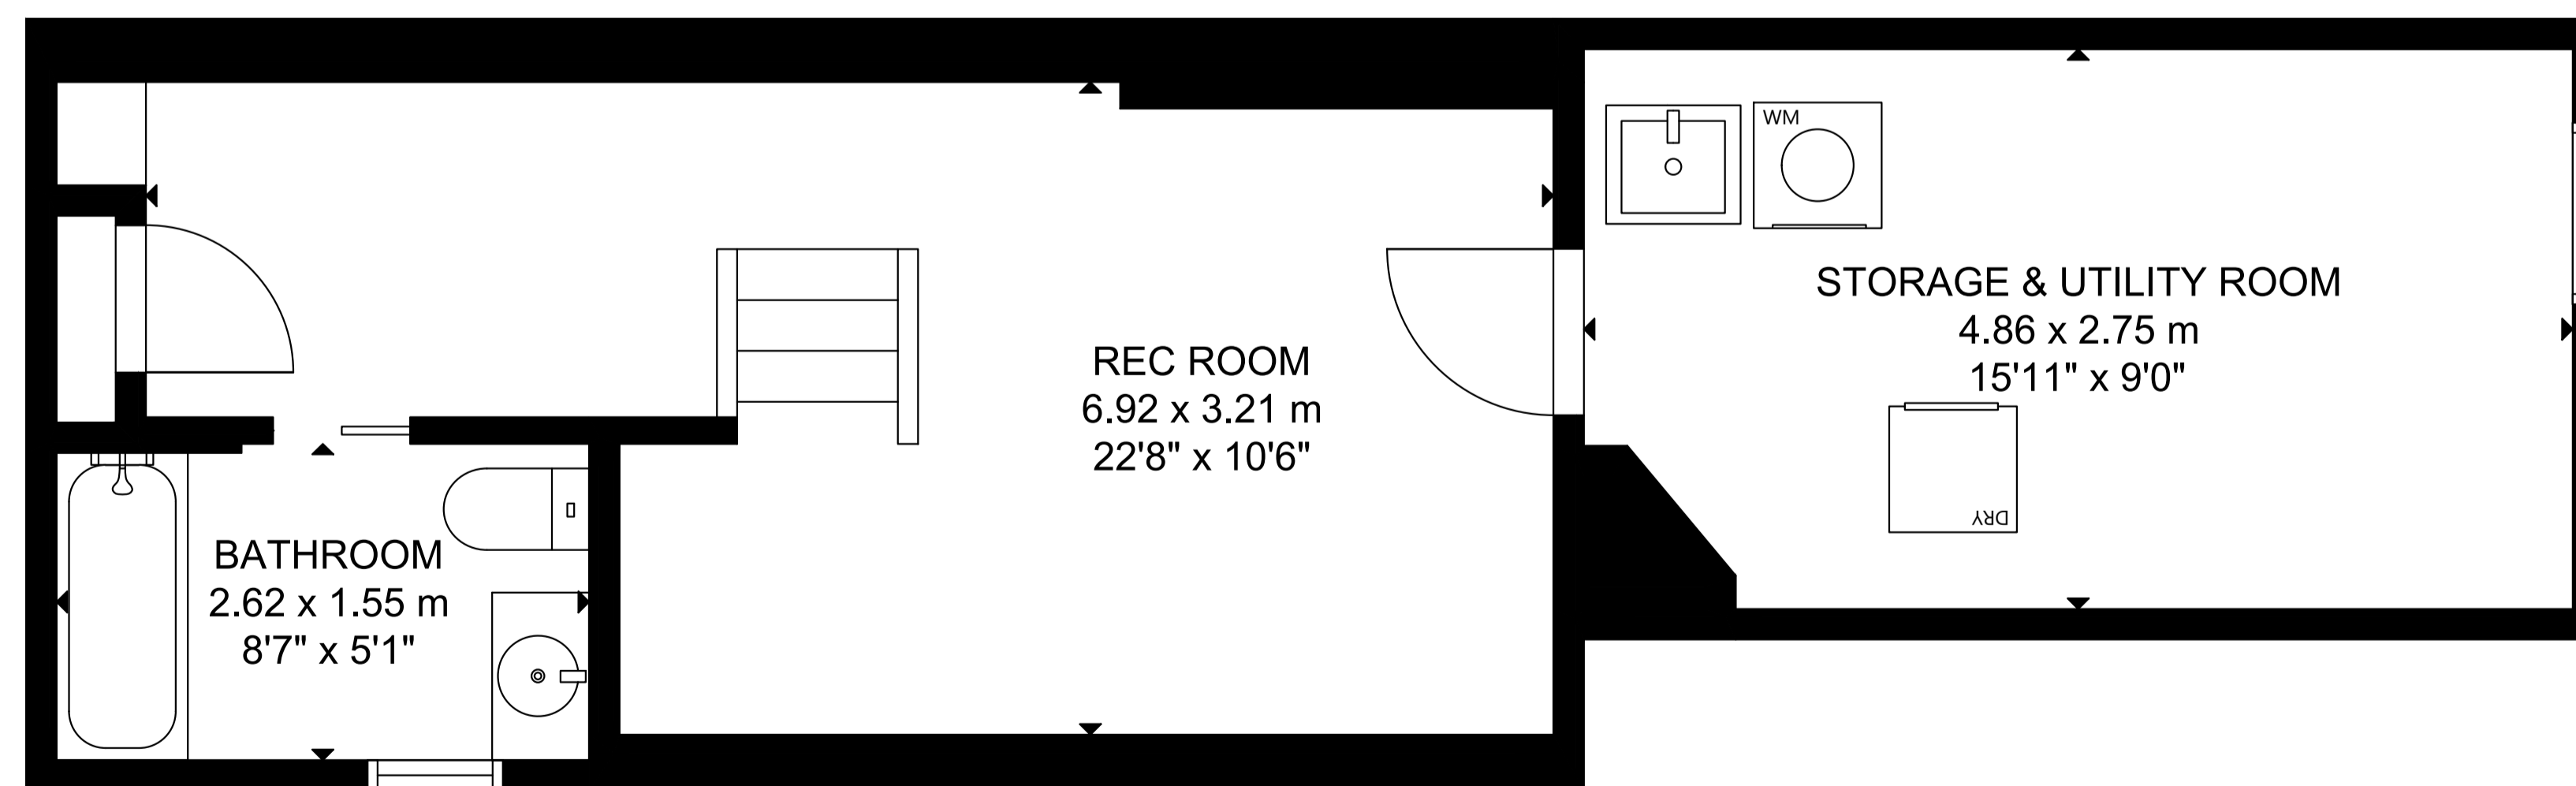

# 116 King Edward Avenue

GROSS INTERNAL AREA  
 MAIN FLOOR: 41 m<sup>2</sup>/445 sq ft, SECOND FLOOR: 44 m<sup>2</sup>/478 sq ft  
 LOWER LEVEL: 37 m<sup>2</sup>/400 sq ft  
 TOTAL: 122 m<sup>2</sup>/1,323 sq ft  
 SIZE AND DIMENSIONS ARE APPROXIMATE, ACTUAL MAY VARY.