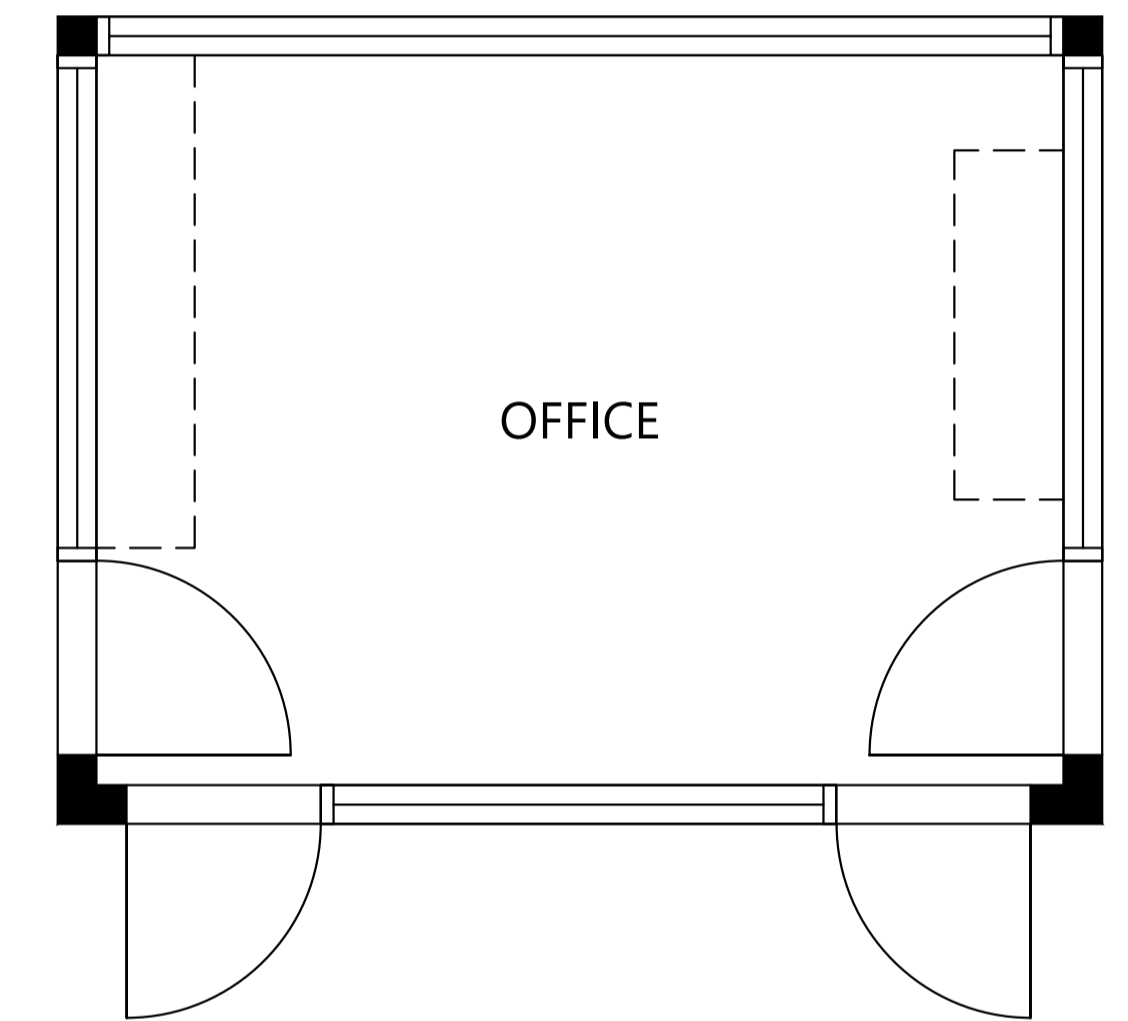

# 116 King Edward Avenue

GROSS INTERNAL AREA  
 MAIN FLOOR: 41 m<sup>2</sup>/445 sq ft, SECOND FLOOR: 44 m<sup>2</sup>/478 sq ft  
 LOWER LEVEL: 37 m<sup>2</sup>/400 sq ft  
 TOTAL: 122 m<sup>2</sup>/1,323 sq ft  
 SIZE AND DIMENSIONS ARE APPROXIMATE, ACTUAL MAY VARY.