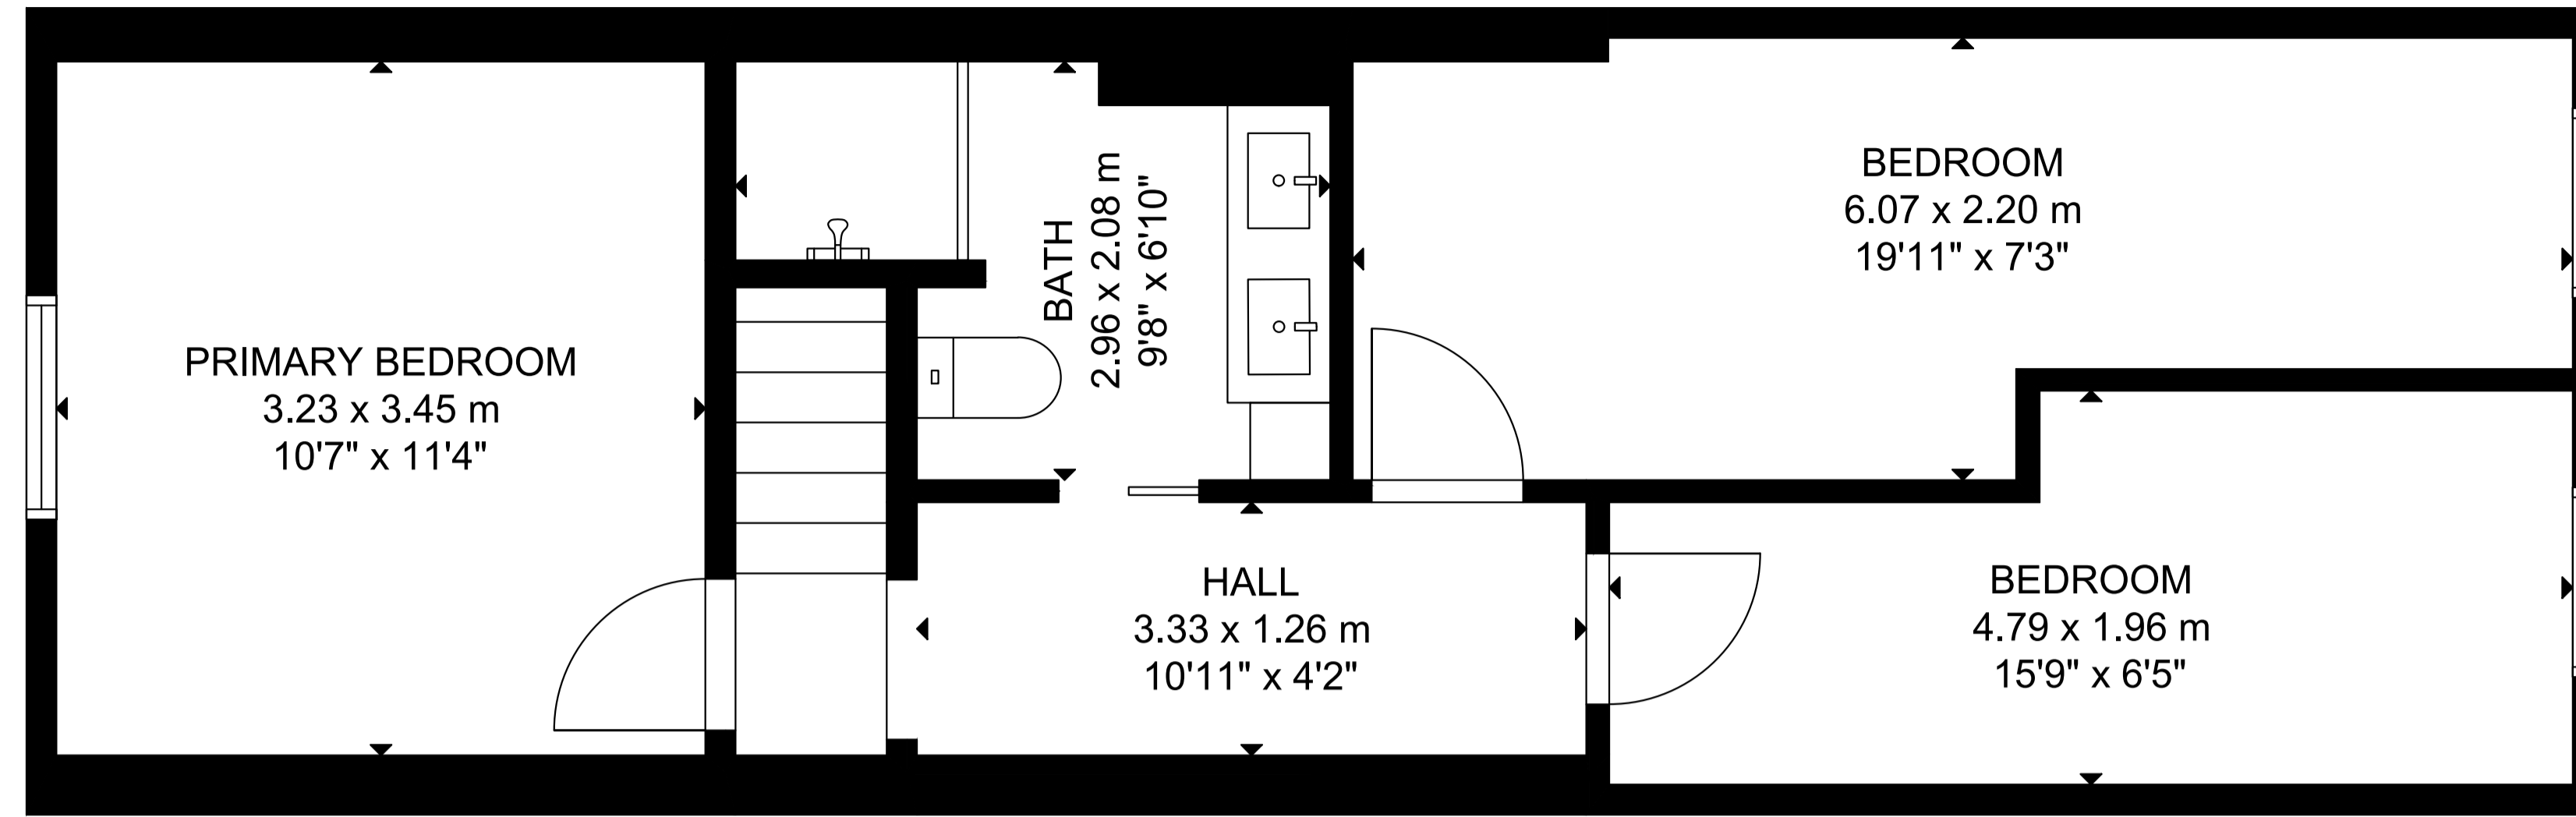

# 116 King Edward Avenue

GROSS INTERNAL AREA  
 MAIN FLOOR: 41 m<sup>2</sup>/445 sq ft, SECOND FLOOR: 44 m<sup>2</sup>/478 sq ft  
 LOWER LEVEL: 37 m<sup>2</sup>/400 sq ft  
 TOTAL: 122 m<sup>2</sup>/1,323 sq ft  
 SIZE AND DIMENSIONS ARE APPROXIMATE, ACTUAL MAY VARY.