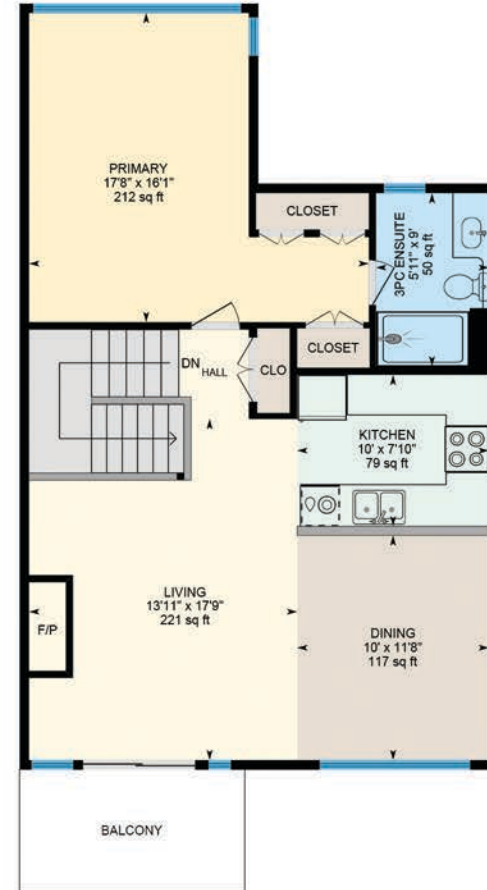

4653 Montebello Pl, Whistler, BC

TOTAL AREA - 1587 SQ FT
TOTAL AREA INCLUDES 6" OF EXTERIOR WALLS

1st Floor
AREA 721 SQ FT

2nd Floor
AREA 866 SQ FT

Scott Brammer
REAL ESTATE MEDIA

PREPARED: 2024/05/01