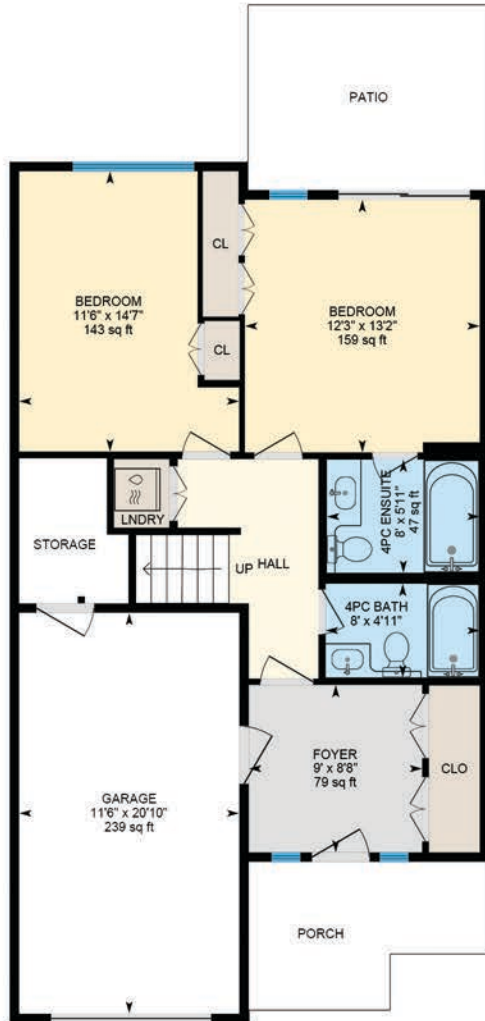

4653 Montebello Pl, Whistler, BC

TOTAL AREA - 1587 SQ FT
TOTAL AREA INCLUDES 6" OF EXTERIOR WALLS

1st Floor
AREA 721 SQ FT

2nd Floor
AREA 866 SQ FT

Scott Brammer
REAL ESTATE MEDIA

PREPARED: 2024/05/01