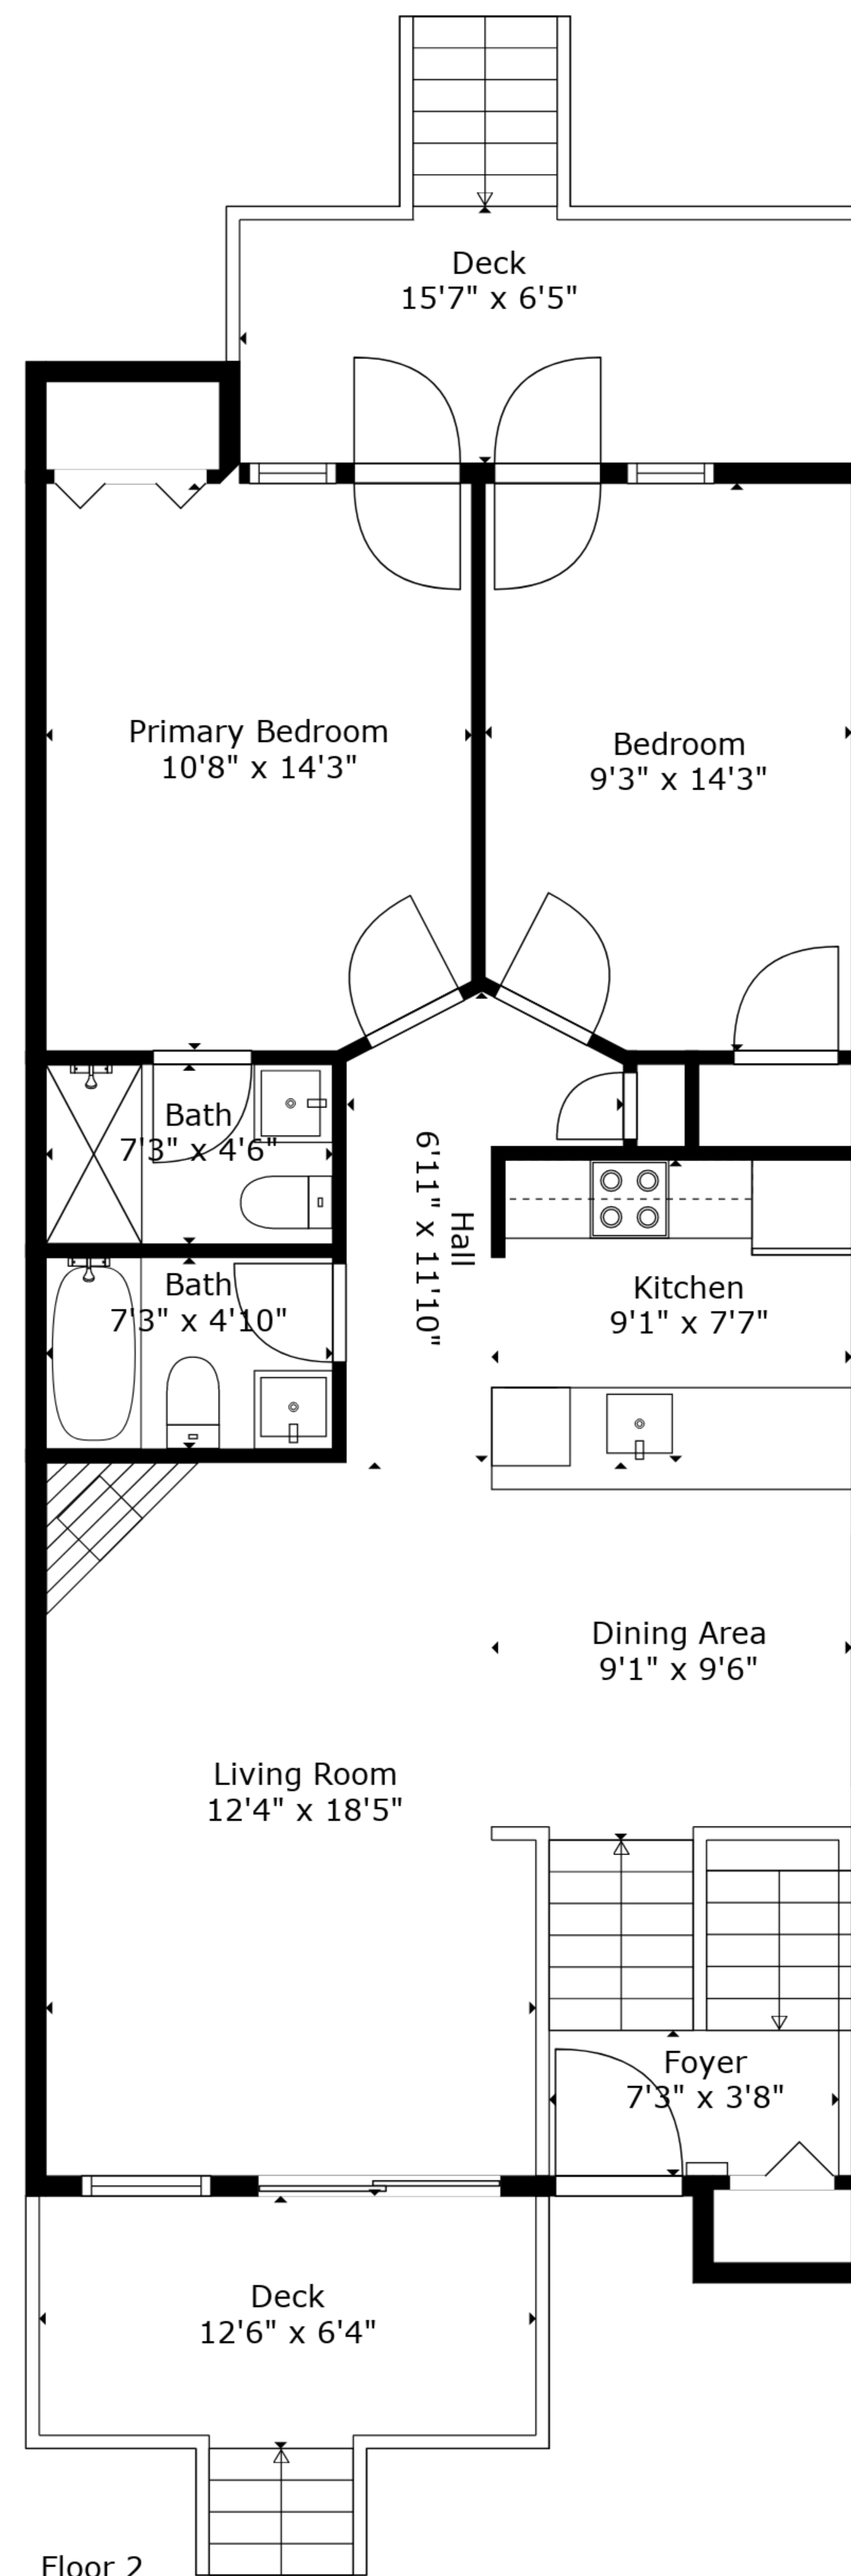

TOTAL: 1748 sq. ft  
 FLOOR 1: 863 sq. ft, FLOOR 2: 885 sq. ft  
 EXCLUDED AREAS: UNDEFINED: 12 sq. ft, DECK: 221 sq. ft

Measurements Deemed Highly Reliable But Not Guaranteed. Measured By Cubicasa Tech.

Floor 1

Floor 2

TOTAL: 1748 sq. ft  
 FLOOR 1: 863 sq. ft, FLOOR 2: 885 sq. ft  
 EXCLUDED AREAS: UNDEFINED: 12 sq. ft, DECK: 221 sq. ft

Measurements Deemed Highly Reliable But Not Guaranteed. Measured By Cubicasa Tech.