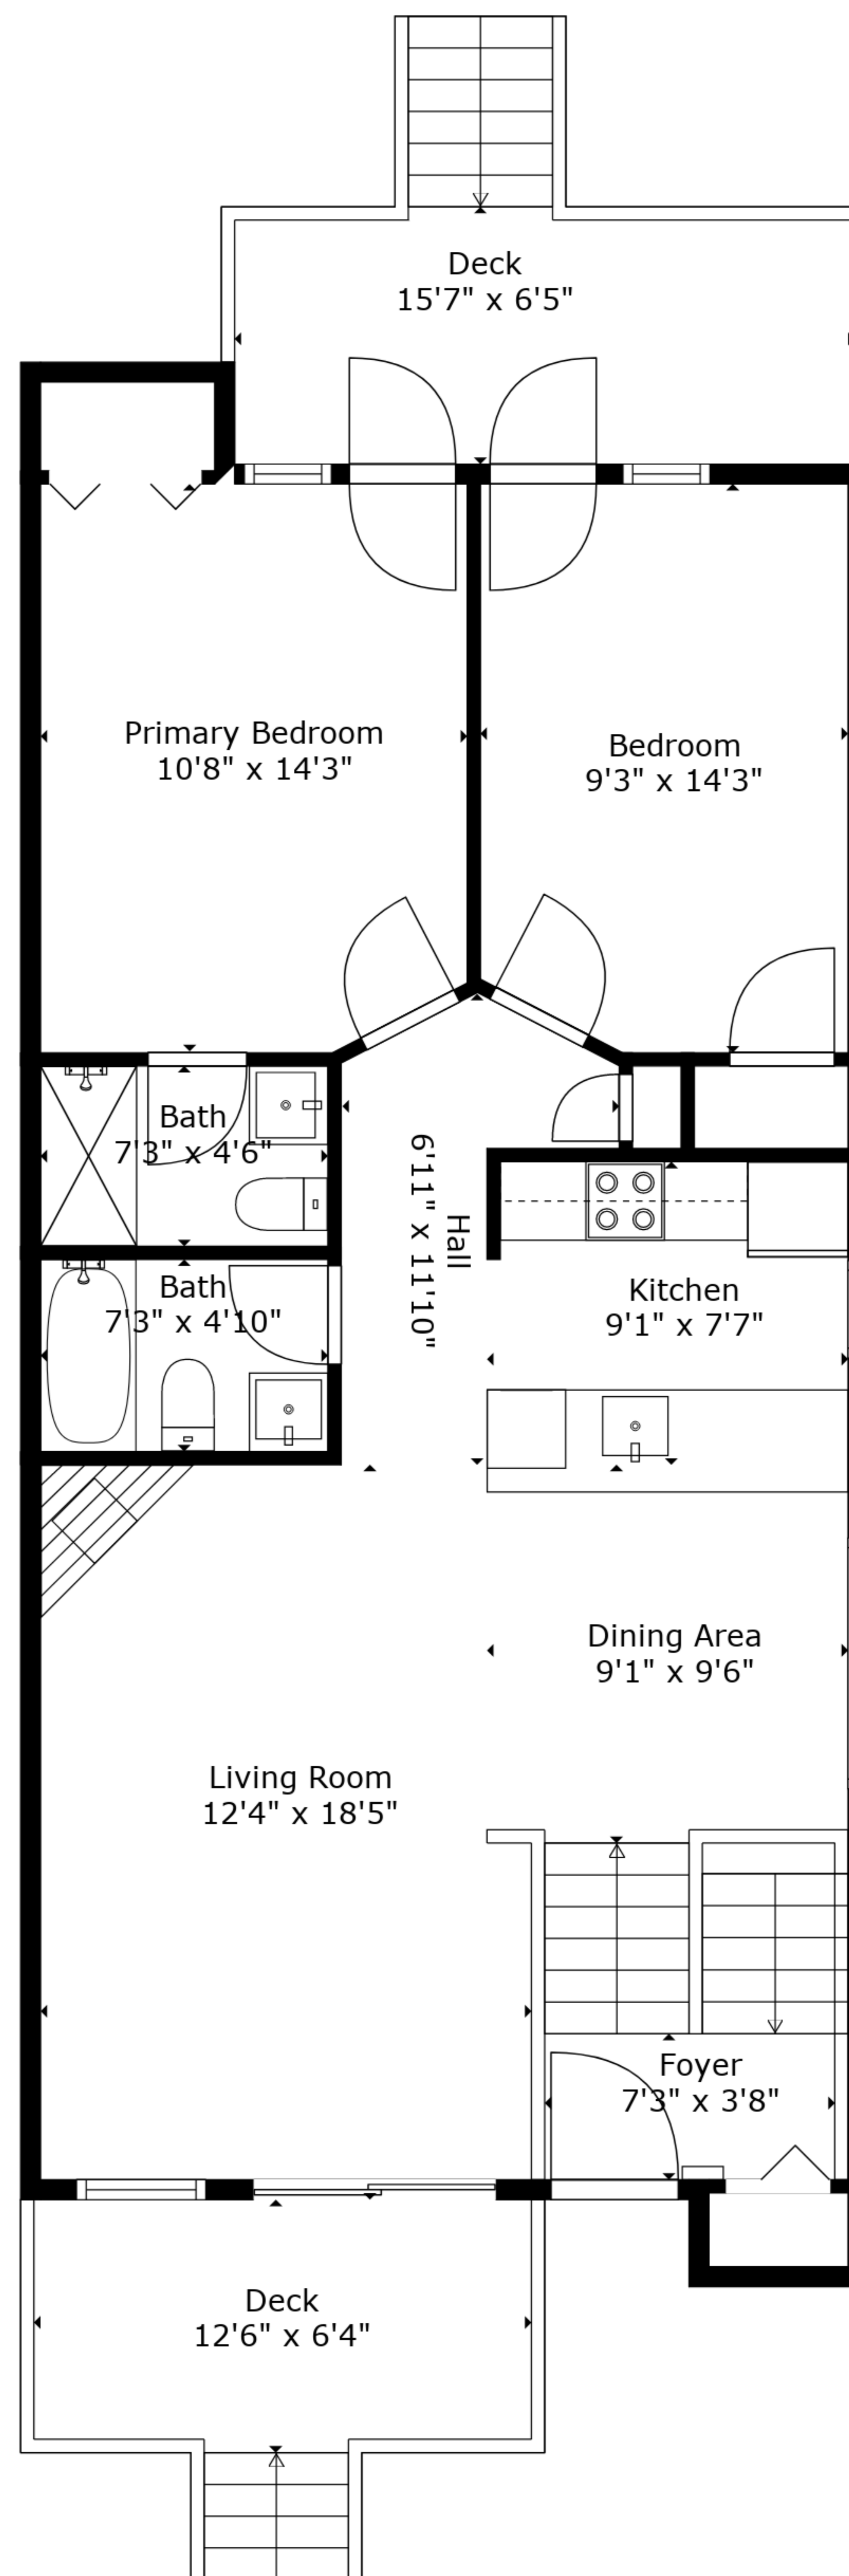

TOTAL: 1748 sq. ft  
 FLOOR 1: 863 sq. ft, FLOOR 2: 885 sq. ft  
 EXCLUDED AREAS: UNDEFINED: 12 sq. ft, DECK: 221 sq. ft

Measurements Deemed Highly Reliable But Not Guaranteed. Measured By Cubicasa Tech.

Floor 1

Floor 2

TOTAL: 1748 sq. ft  
 FLOOR 1: 863 sq. ft, FLOOR 2: 885 sq. ft  
 EXCLUDED AREAS: UNDEFINED: 12 sq. ft, DECK: 221 sq. ft

Measurements Deemed Highly Reliable But Not Guaranteed. Measured By Cubicasa Tech.