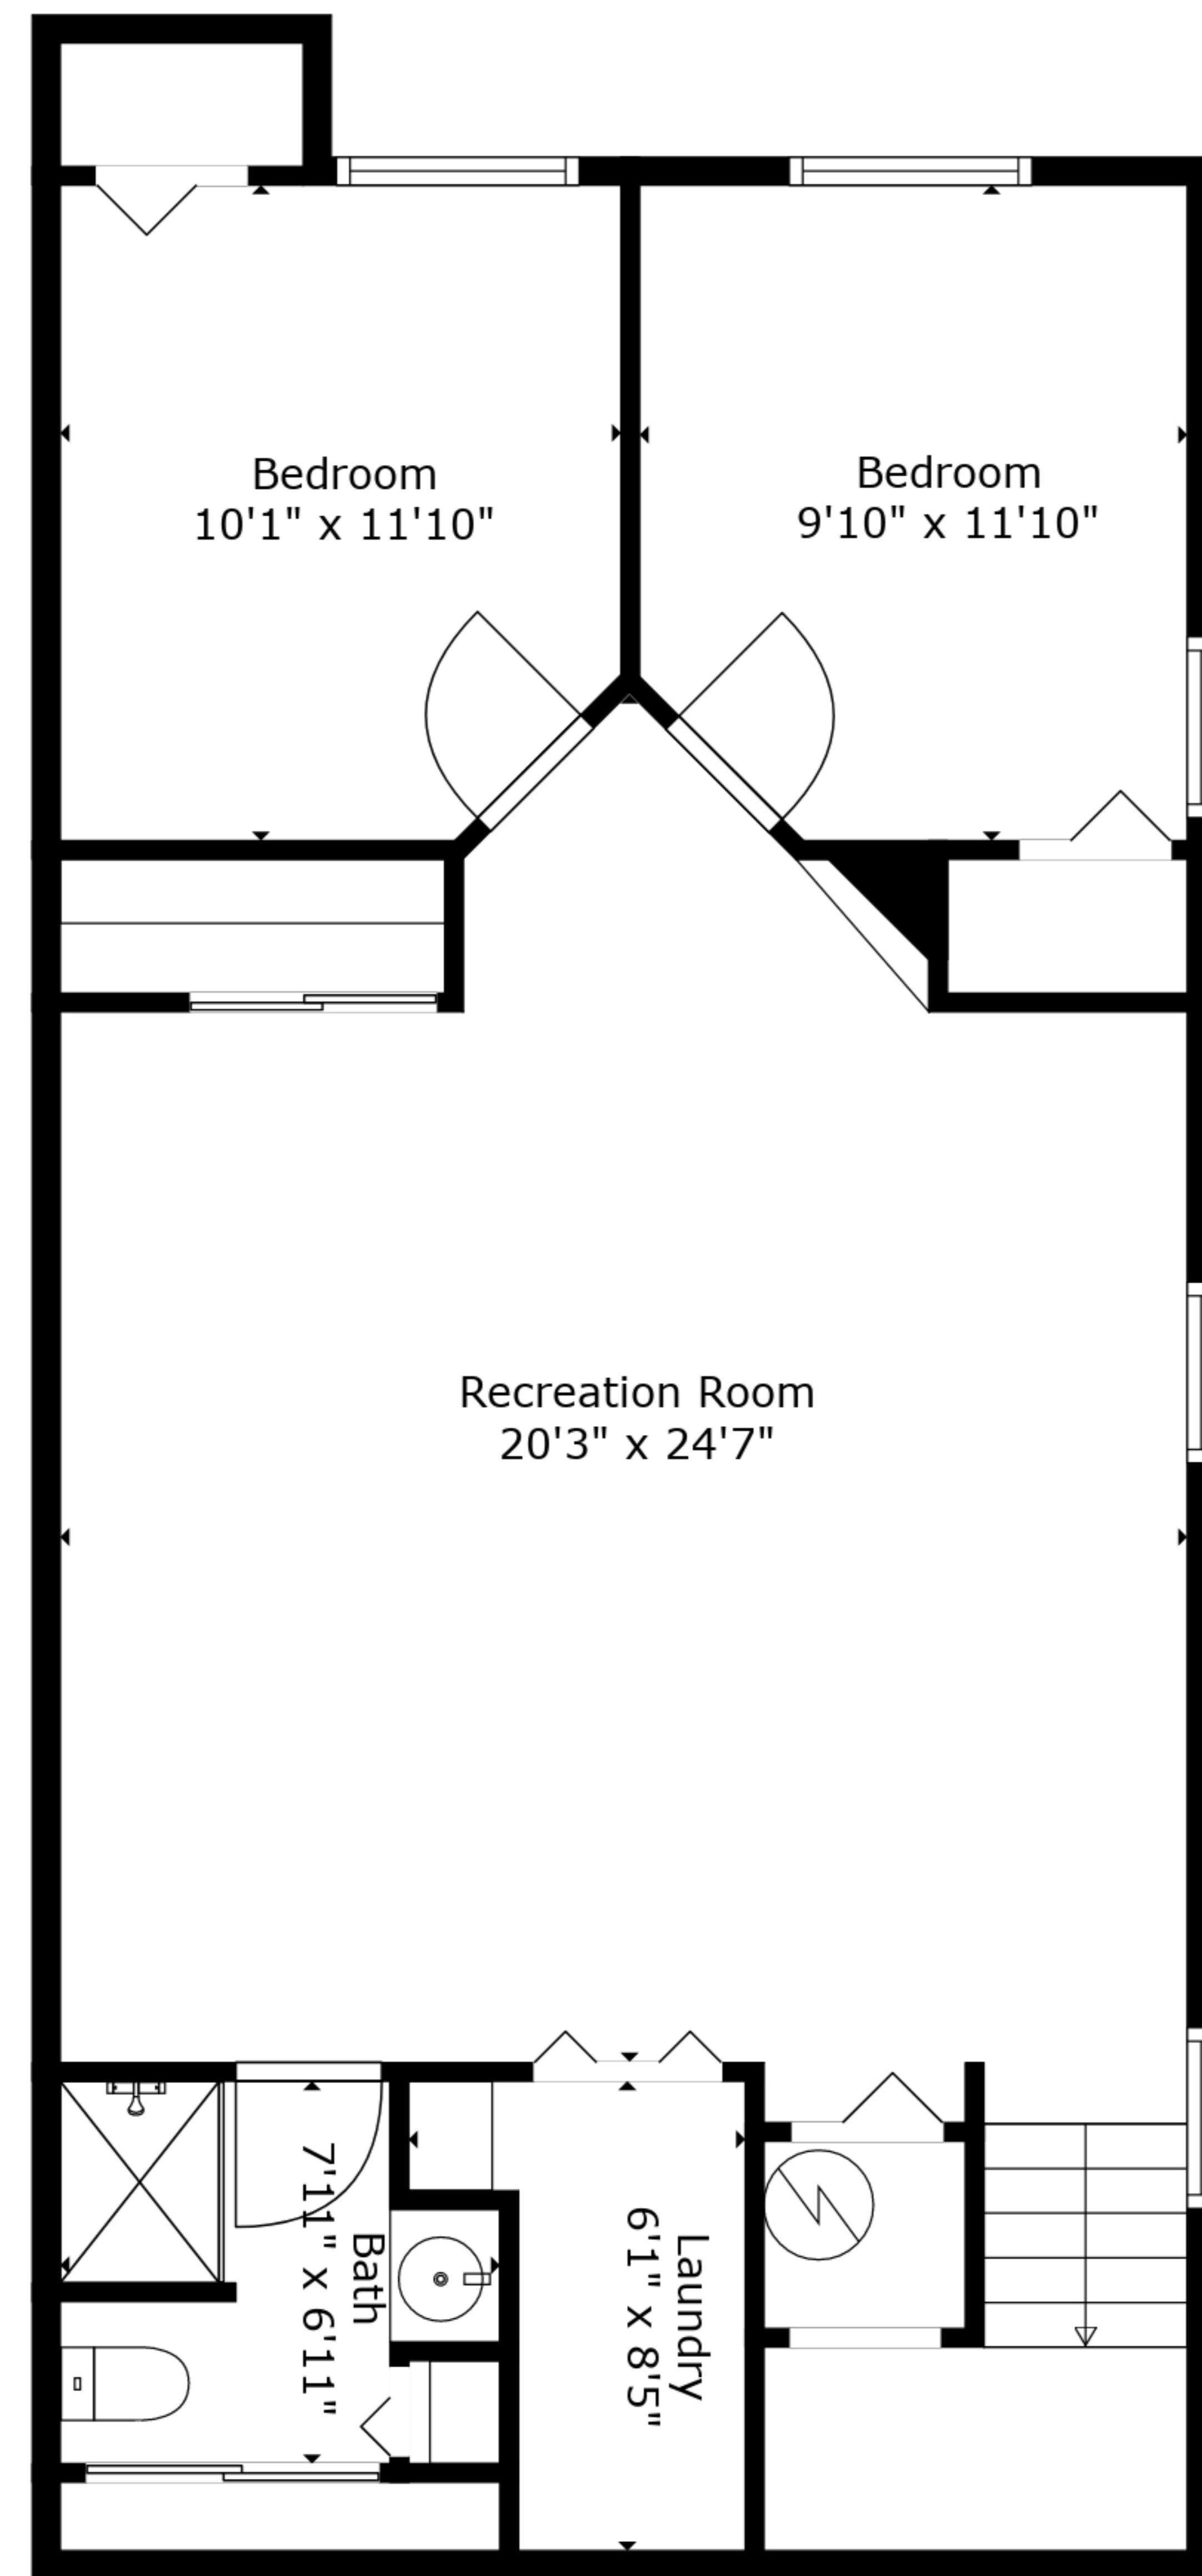

TOTAL: 1748 sq. ft  
 FLOOR 1: 863 sq. ft, FLOOR 2: 885 sq. ft  
 EXCLUDED AREAS: UNDEFINED: 12 sq. ft, DECK: 221 sq. ft

Measurements Deemed Highly Reliable But Not Guaranteed. Measured By Cubicasa Tech.

Floor 1

Floor 2

TOTAL: 1748 sq. ft  
 FLOOR 1: 863 sq. ft, FLOOR 2: 885 sq. ft  
 EXCLUDED AREAS: UNDEFINED: 12 sq. ft, DECK: 221 sq. ft

Measurements Deemed Highly Reliable But Not Guaranteed. Measured By Cubicasa Tech.