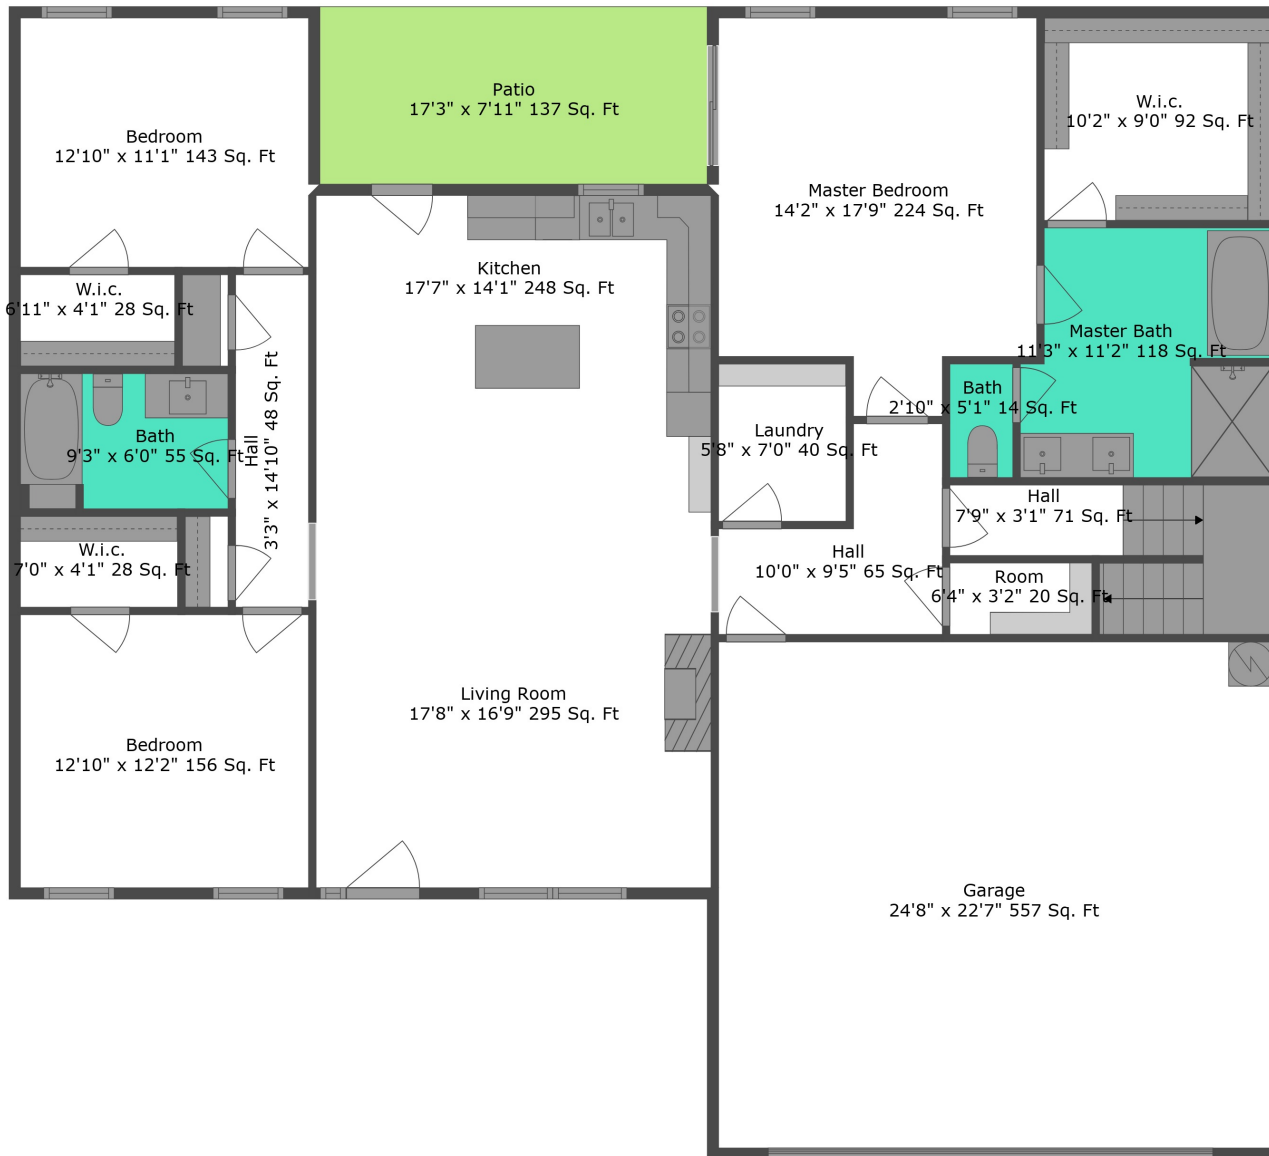

Attic
13'0" x 15'4" 128 Sq. Ft

Finished Attic
18'6" x 26'1" 338 Sq. Ft

Total scanned area: 3341 sq. ft

Measurements Are Calculated By Cubicasa Technology. Deemed Highly Reliable But Not Guaranteed.

Total scanned area: 3341 sq. ft

Measurements Are Calculated By Cubicasa Technology. Deemed Highly Reliable But Not Guaranteed.