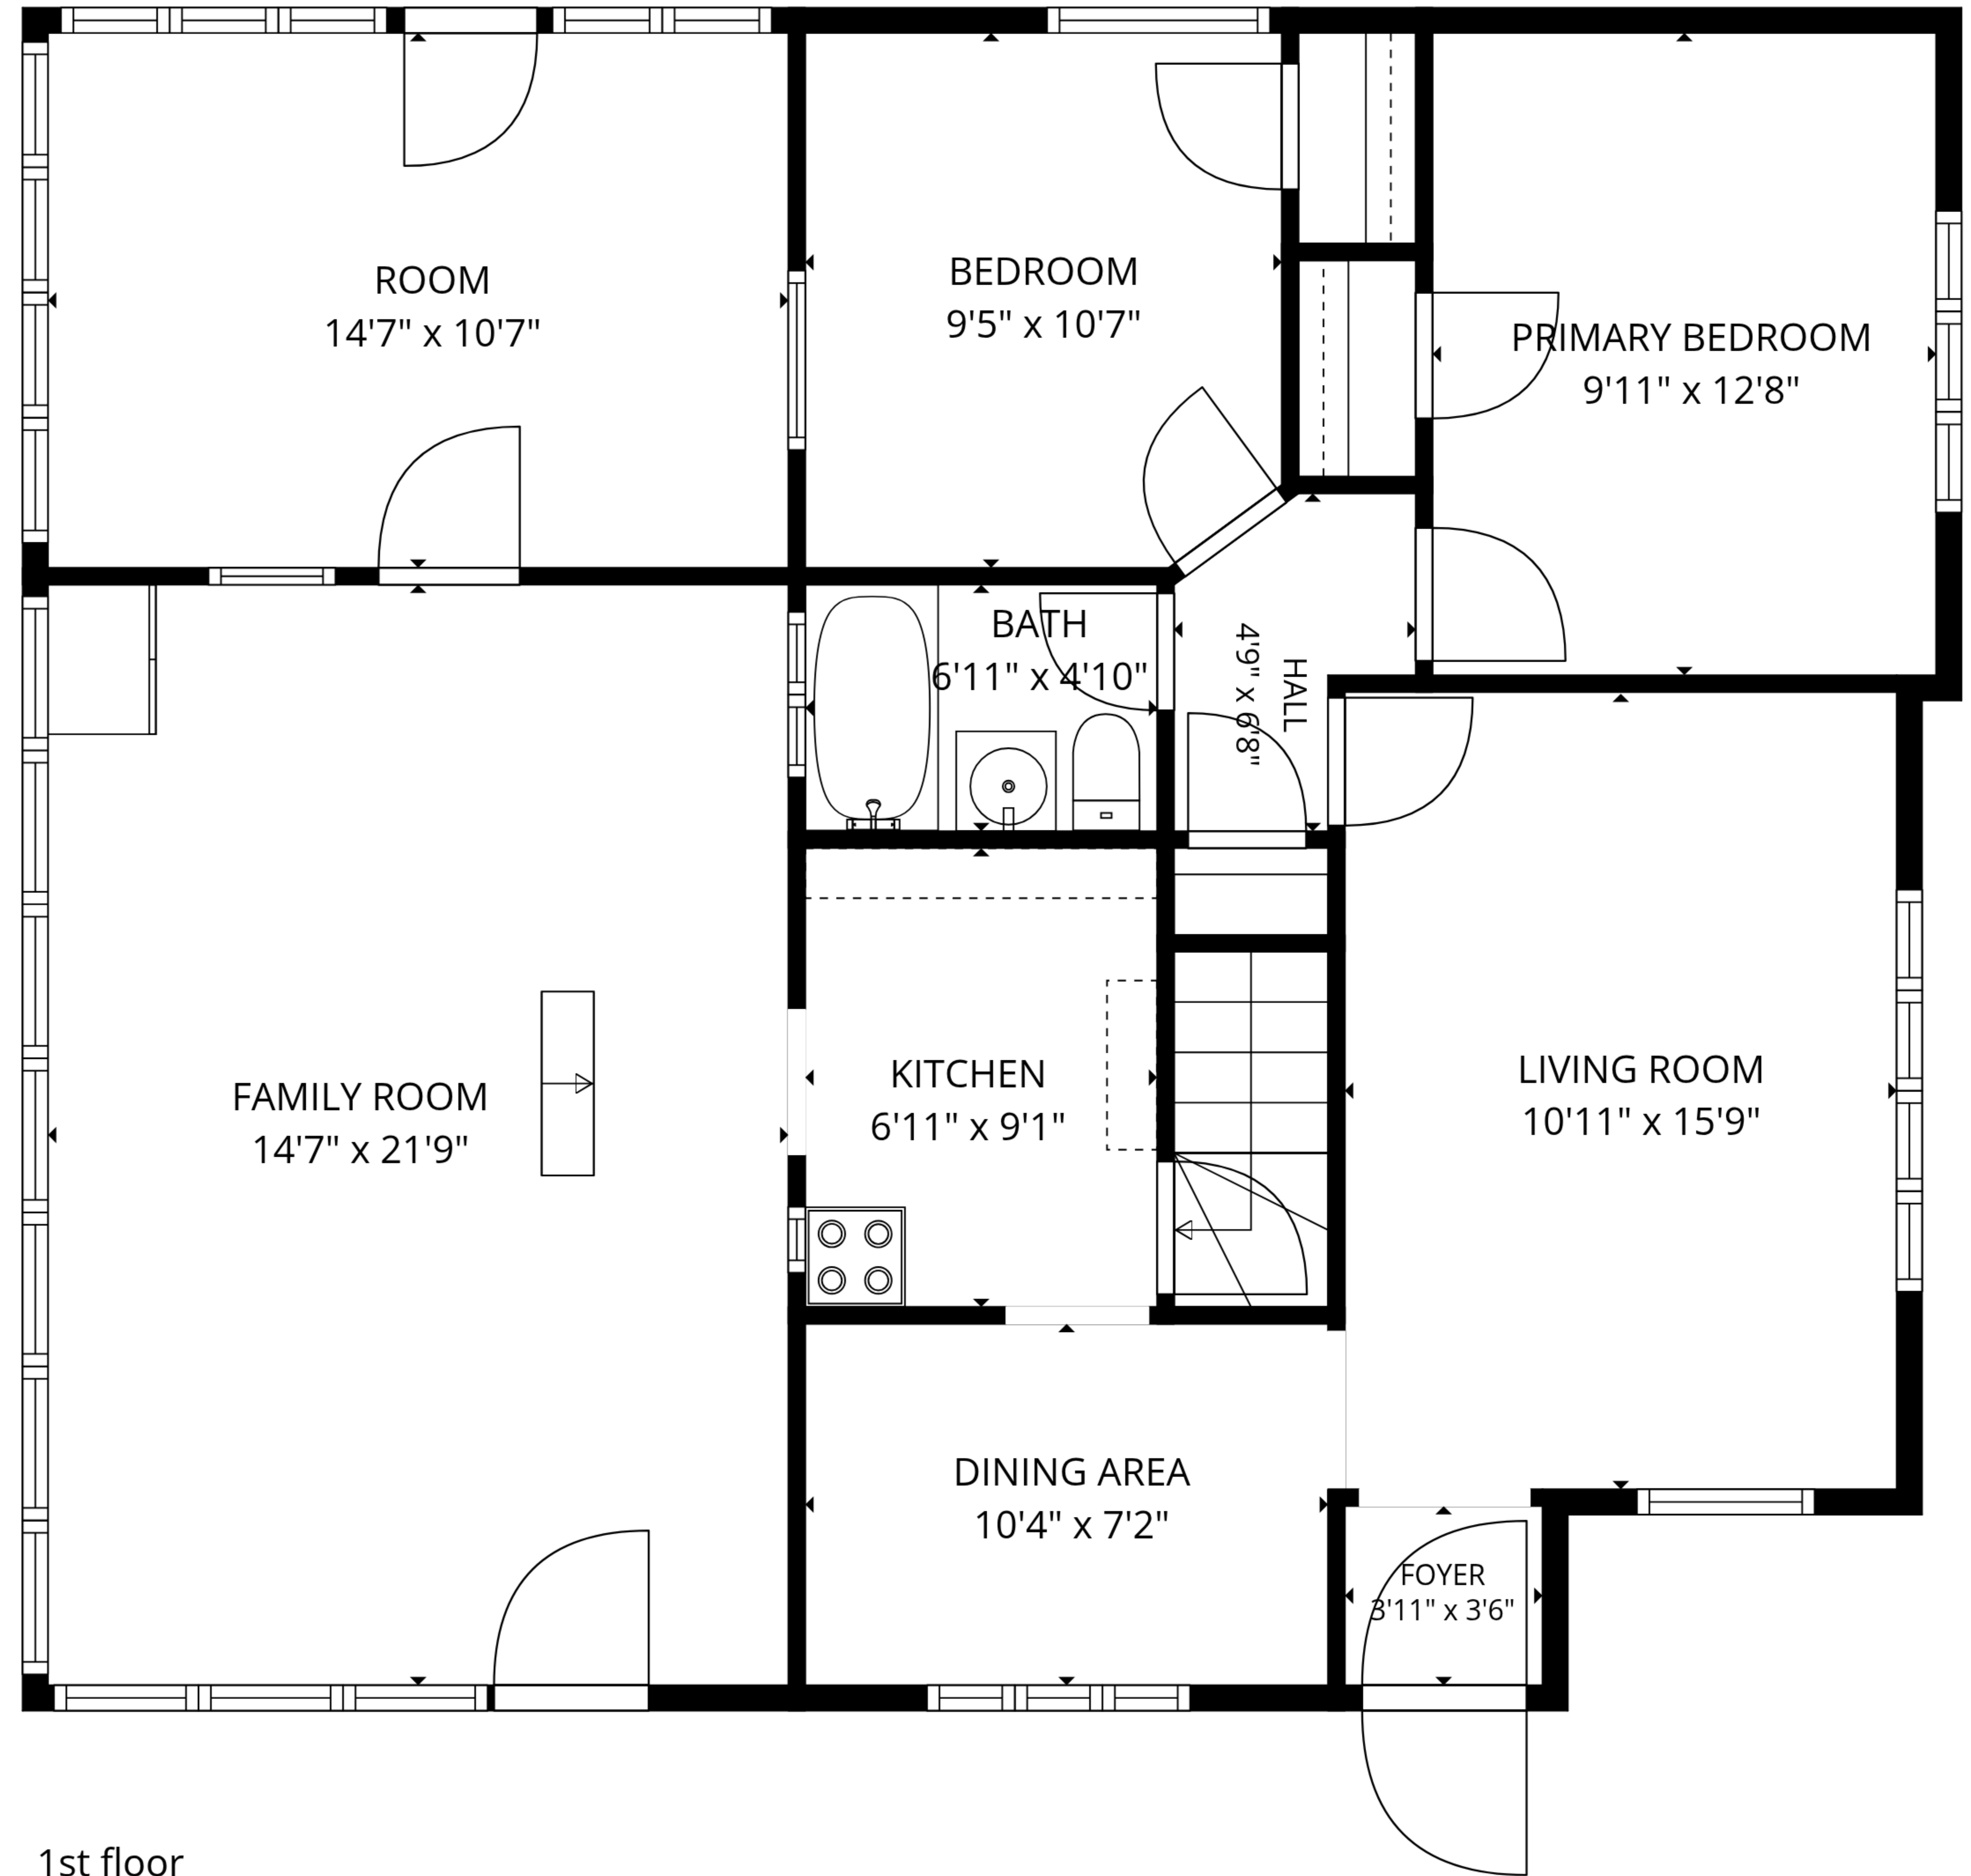

**TOTAL: 1175 sq. ft**

Basement: 0 sq. ft, 1st floor: 1175 sq. ft

EXCLUDED AREAS: W.I.C.: 16 sq. ft, BASEMENT: 181 sq. ft, UTILITY: 268 sq. ft,  
 BEDROOM: 120 sq. ft, UNDEFINED: 29 sq. ft, STORAGE: 74 sq. ft,  
 WALLS: 123 sq. ft

**TOTAL: 1175 sq. ft**

Basement: 0 sq. ft, 1st floor: 1175 sq. ft

EXCLUDED AREAS: W.I.C.: 16 sq. ft, BASEMENT: 181 sq. ft, UTILITY: 268 sq. ft,

BEDROOM: 120 sq. ft, UNDEFINED: 29 sq. ft, STORAGE: 74 sq. ft,

WALLS: 123 sq. ft

Basement

1st floor

**TOTAL: 1175 sq. ft**  
 Basement: 0 sq. ft, 1st floor: 1175 sq. ft  
 EXCLUDED AREAS: W.I.C.: 16 sq. ft, BASEMENT: 181 sq. ft, UTILITY: 268 sq. ft,  
 BEDROOM: 120 sq. ft, UNDEFINED: 29 sq. ft, STORAGE: 74 sq. ft,  
 WALLS: 123 sq. ft