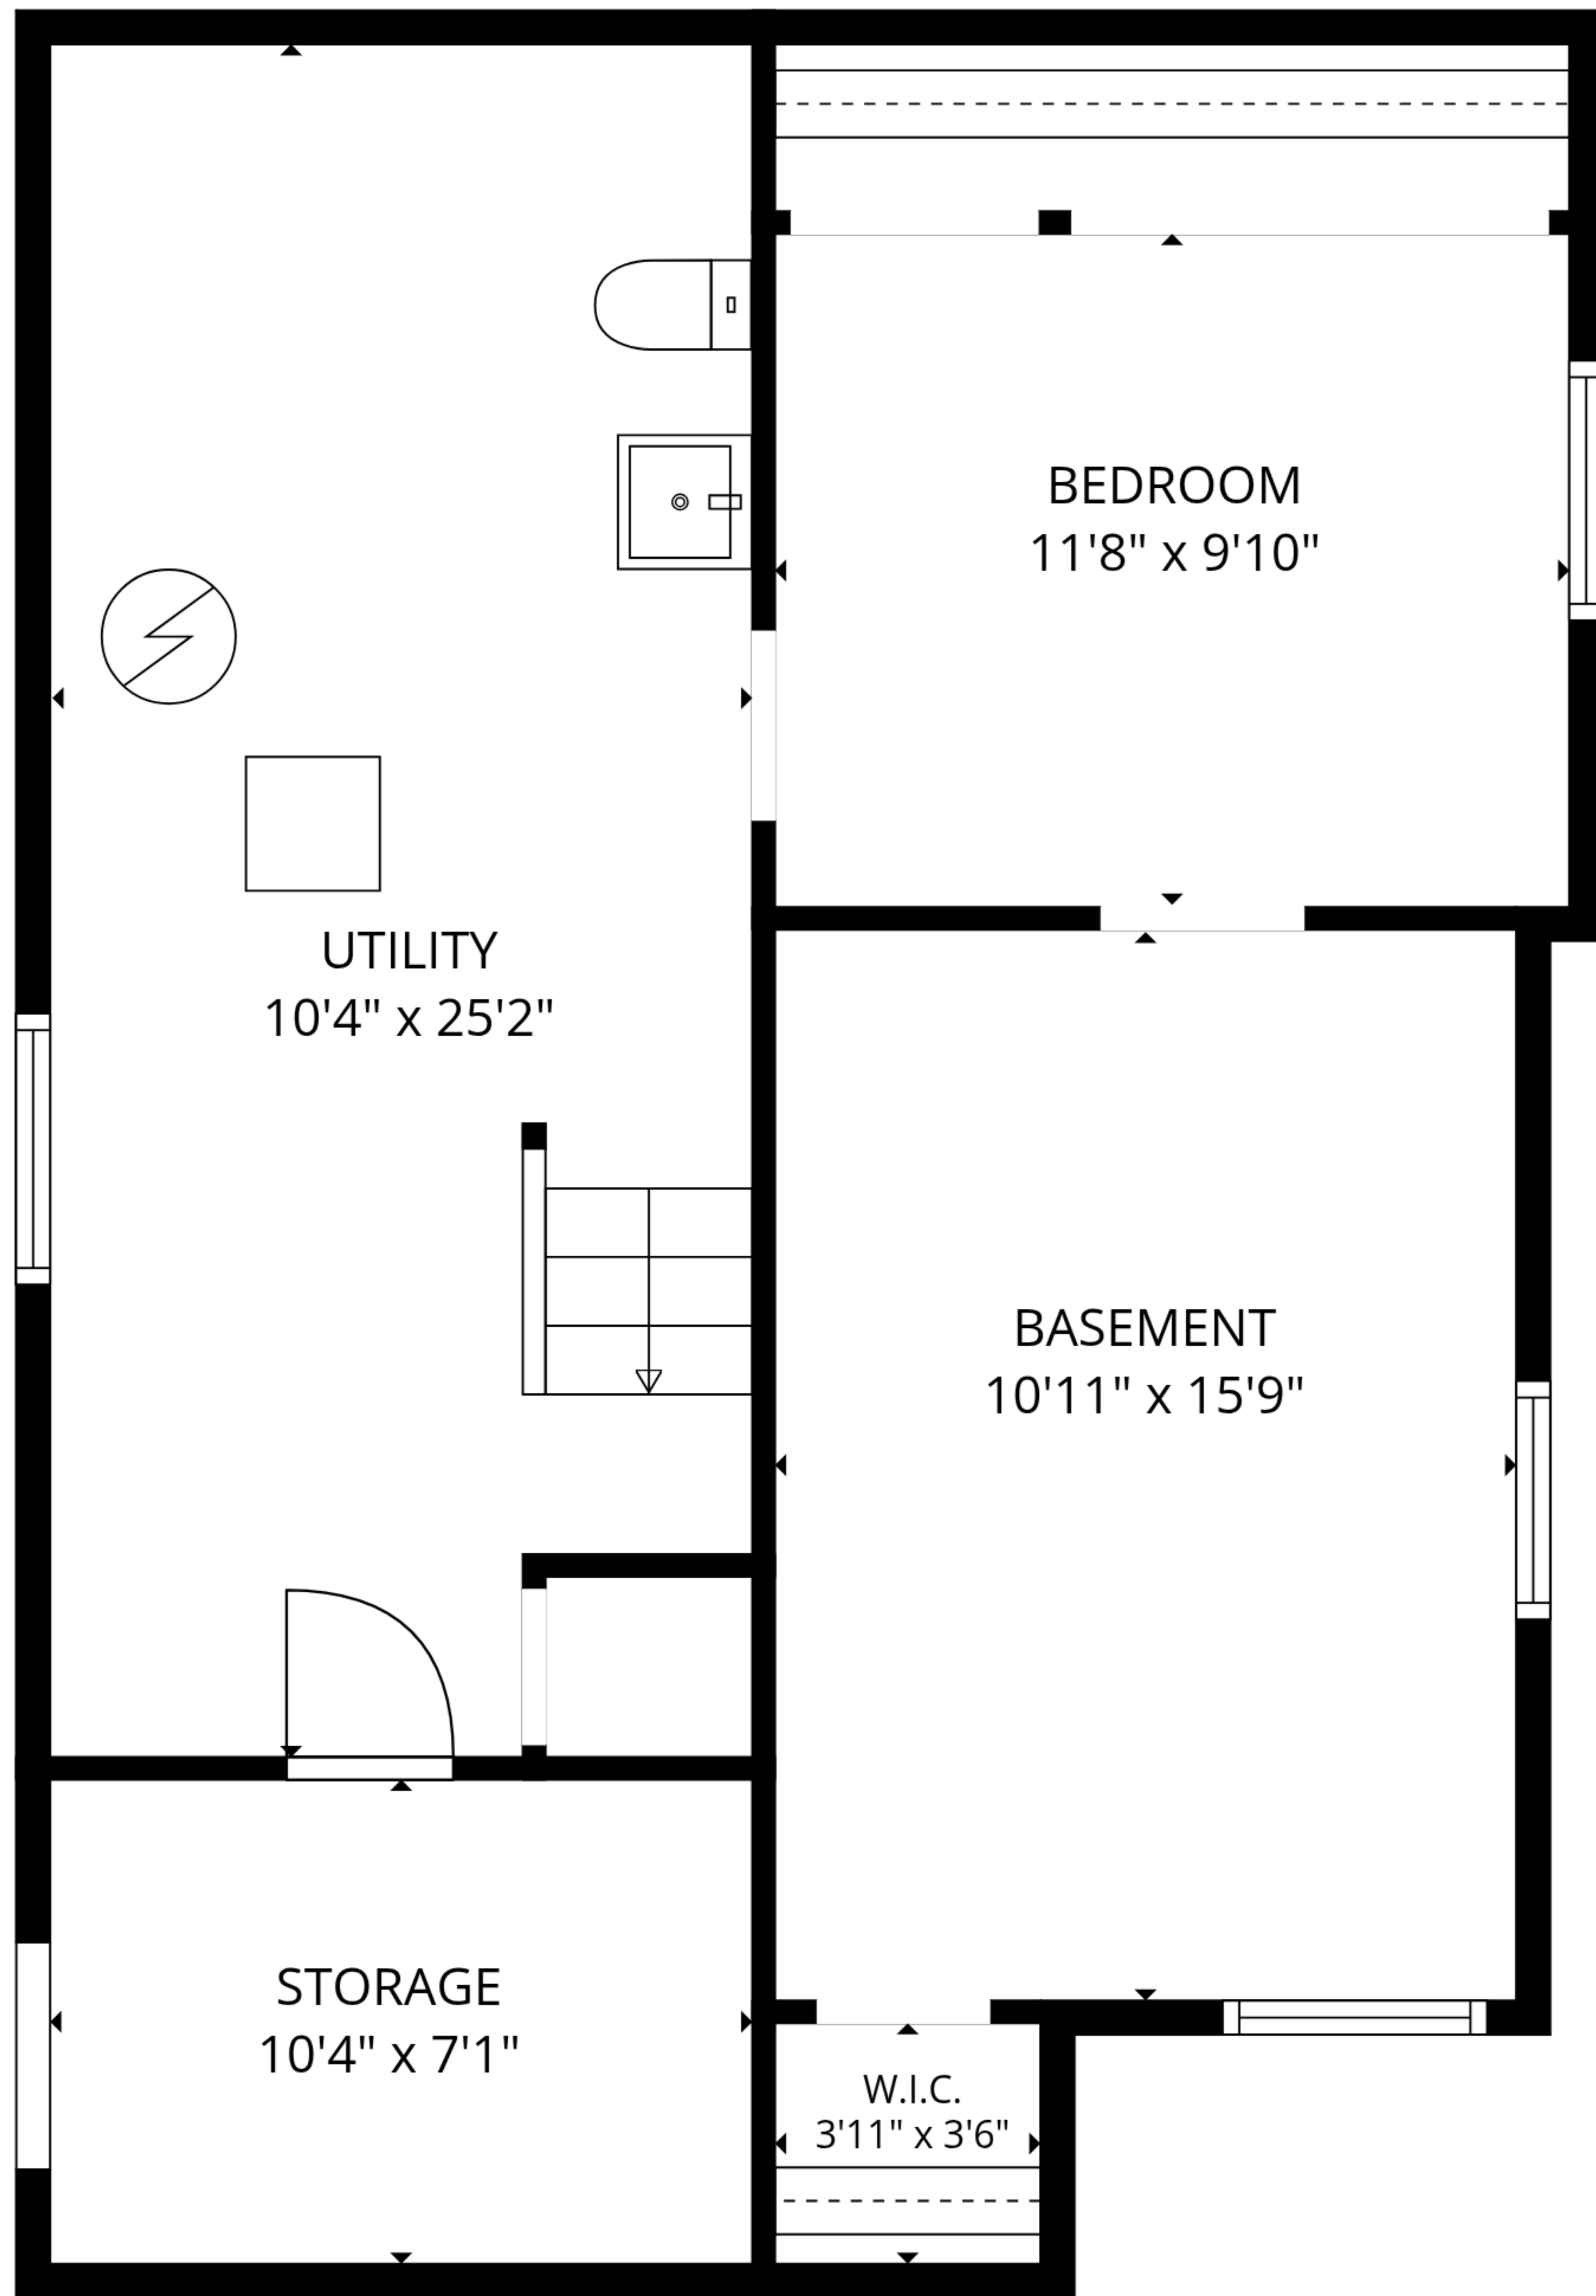

**TOTAL: 1175 sq. ft**

Basement: 0 sq. ft, 1st floor: 1175 sq. ft

EXCLUDED AREAS: W.I.C.: 16 sq. ft, BASEMENT: 181 sq. ft, UTILITY: 268 sq. ft,  
 BEDROOM: 120 sq. ft, UNDEFINED: 29 sq. ft, STORAGE: 74 sq. ft,  
 WALLS: 123 sq. ft

**TOTAL: 1175 sq. ft**

Basement: 0 sq. ft, 1st floor: 1175 sq. ft

EXCLUDED AREAS: W.I.C.: 16 sq. ft, BASEMENT: 181 sq. ft, UTILITY: 268 sq. ft,

BEDROOM: 120 sq. ft, UNDEFINED: 29 sq. ft, STORAGE: 74 sq. ft,

WALLS: 123 sq. ft

Basement

1st floor

**TOTAL: 1175 sq. ft**  
 Basement: 0 sq. ft, 1st floor: 1175 sq. ft  
 EXCLUDED AREAS: W.I.C.: 16 sq. ft, BASEMENT: 181 sq. ft, UTILITY: 268 sq. ft,  
 BEDROOM: 120 sq. ft, UNDEFINED: 29 sq. ft, STORAGE: 74 sq. ft,  
 WALLS: 123 sq. ft