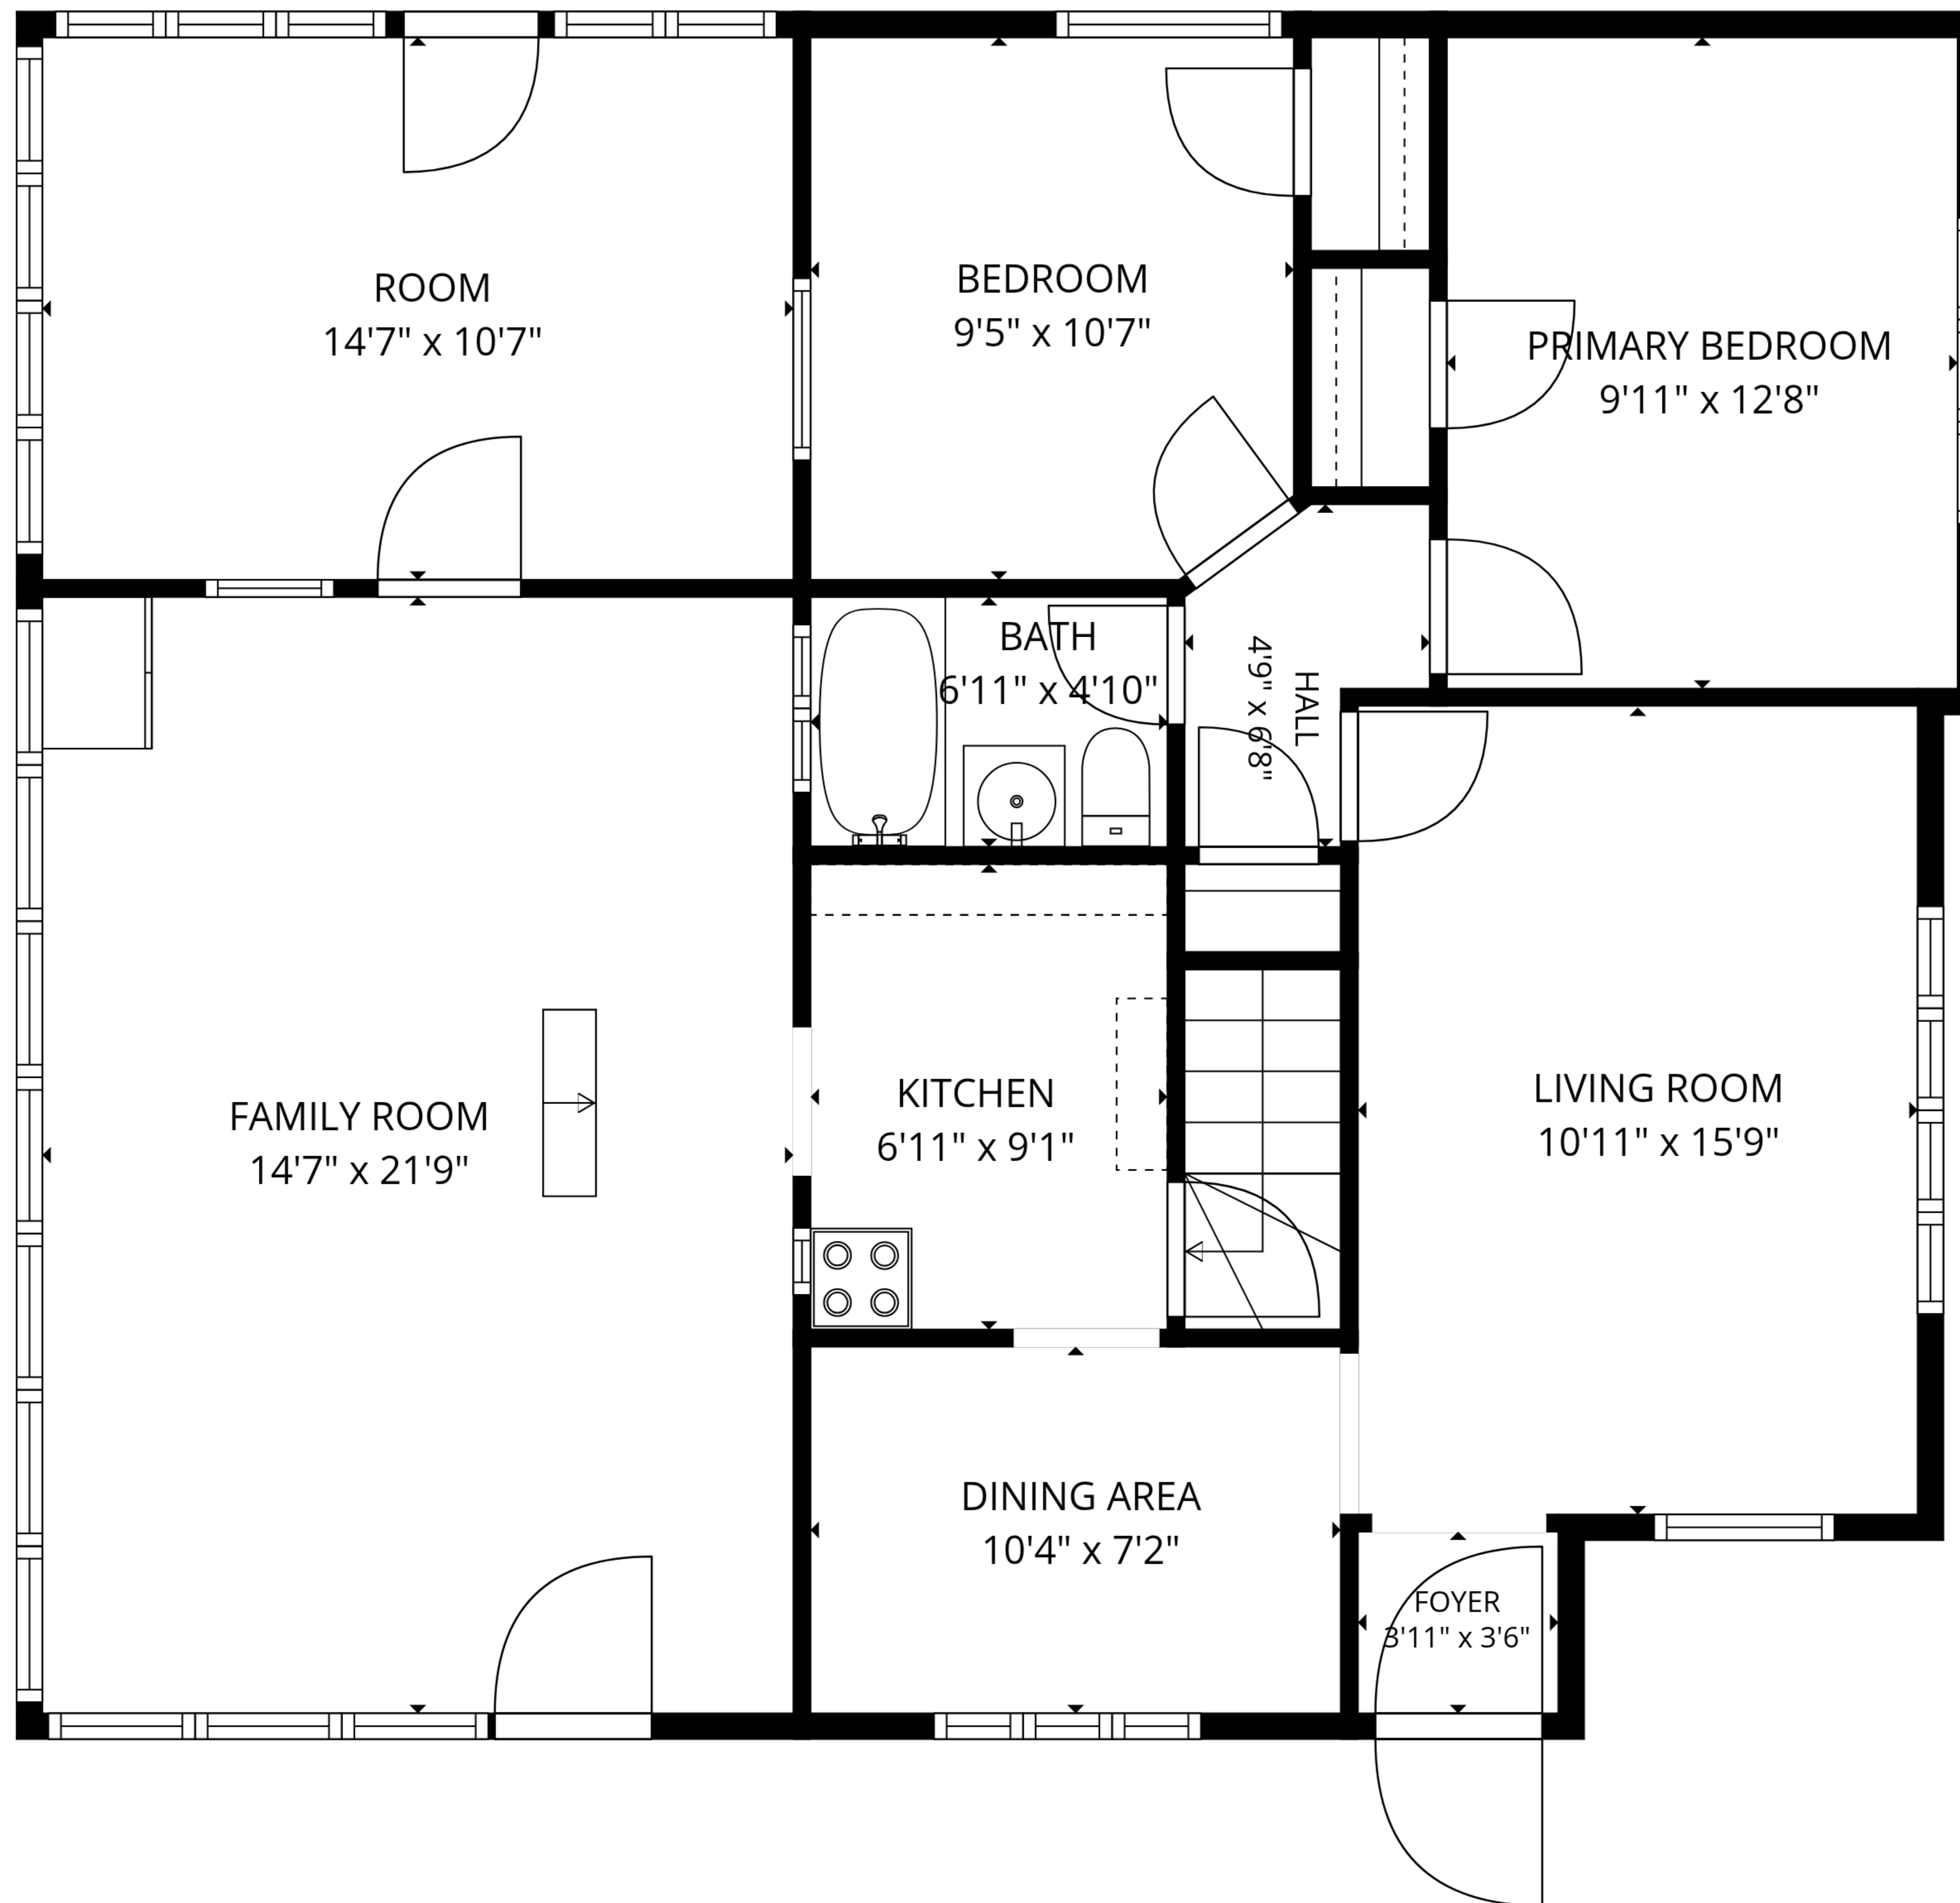

**TOTAL: 1175 sq. ft**

Basement: 0 sq. ft, 1st floor: 1175 sq. ft

EXCLUDED AREAS: W.I.C.: 16 sq. ft, BASEMENT: 181 sq. ft, UTILITY: 268 sq. ft,  
 BEDROOM: 120 sq. ft, UNDEFINED: 29 sq. ft, STORAGE: 74 sq. ft,  
 WALLS: 123 sq. ft

**TOTAL: 1175 sq. ft**

Basement: 0 sq. ft, 1st floor: 1175 sq. ft

EXCLUDED AREAS: W.I.C.: 16 sq. ft, BASEMENT: 181 sq. ft, UTILITY: 268 sq. ft,

BEDROOM: 120 sq. ft, UNDEFINED: 29 sq. ft, STORAGE: 74 sq. ft,

WALLS: 123 sq. ft

Basement

1st floor

**TOTAL: 1175 sq. ft**  
 Basement: 0 sq. ft, 1st floor: 1175 sq. ft  
 EXCLUDED AREAS: W.I.C.: 16 sq. ft, BASEMENT: 181 sq. ft, UTILITY: 268 sq. ft,  
 BEDROOM: 120 sq. ft, UNDEFINED: 29 sq. ft, STORAGE: 74 sq. ft,  
 WALLS: 123 sq. ft