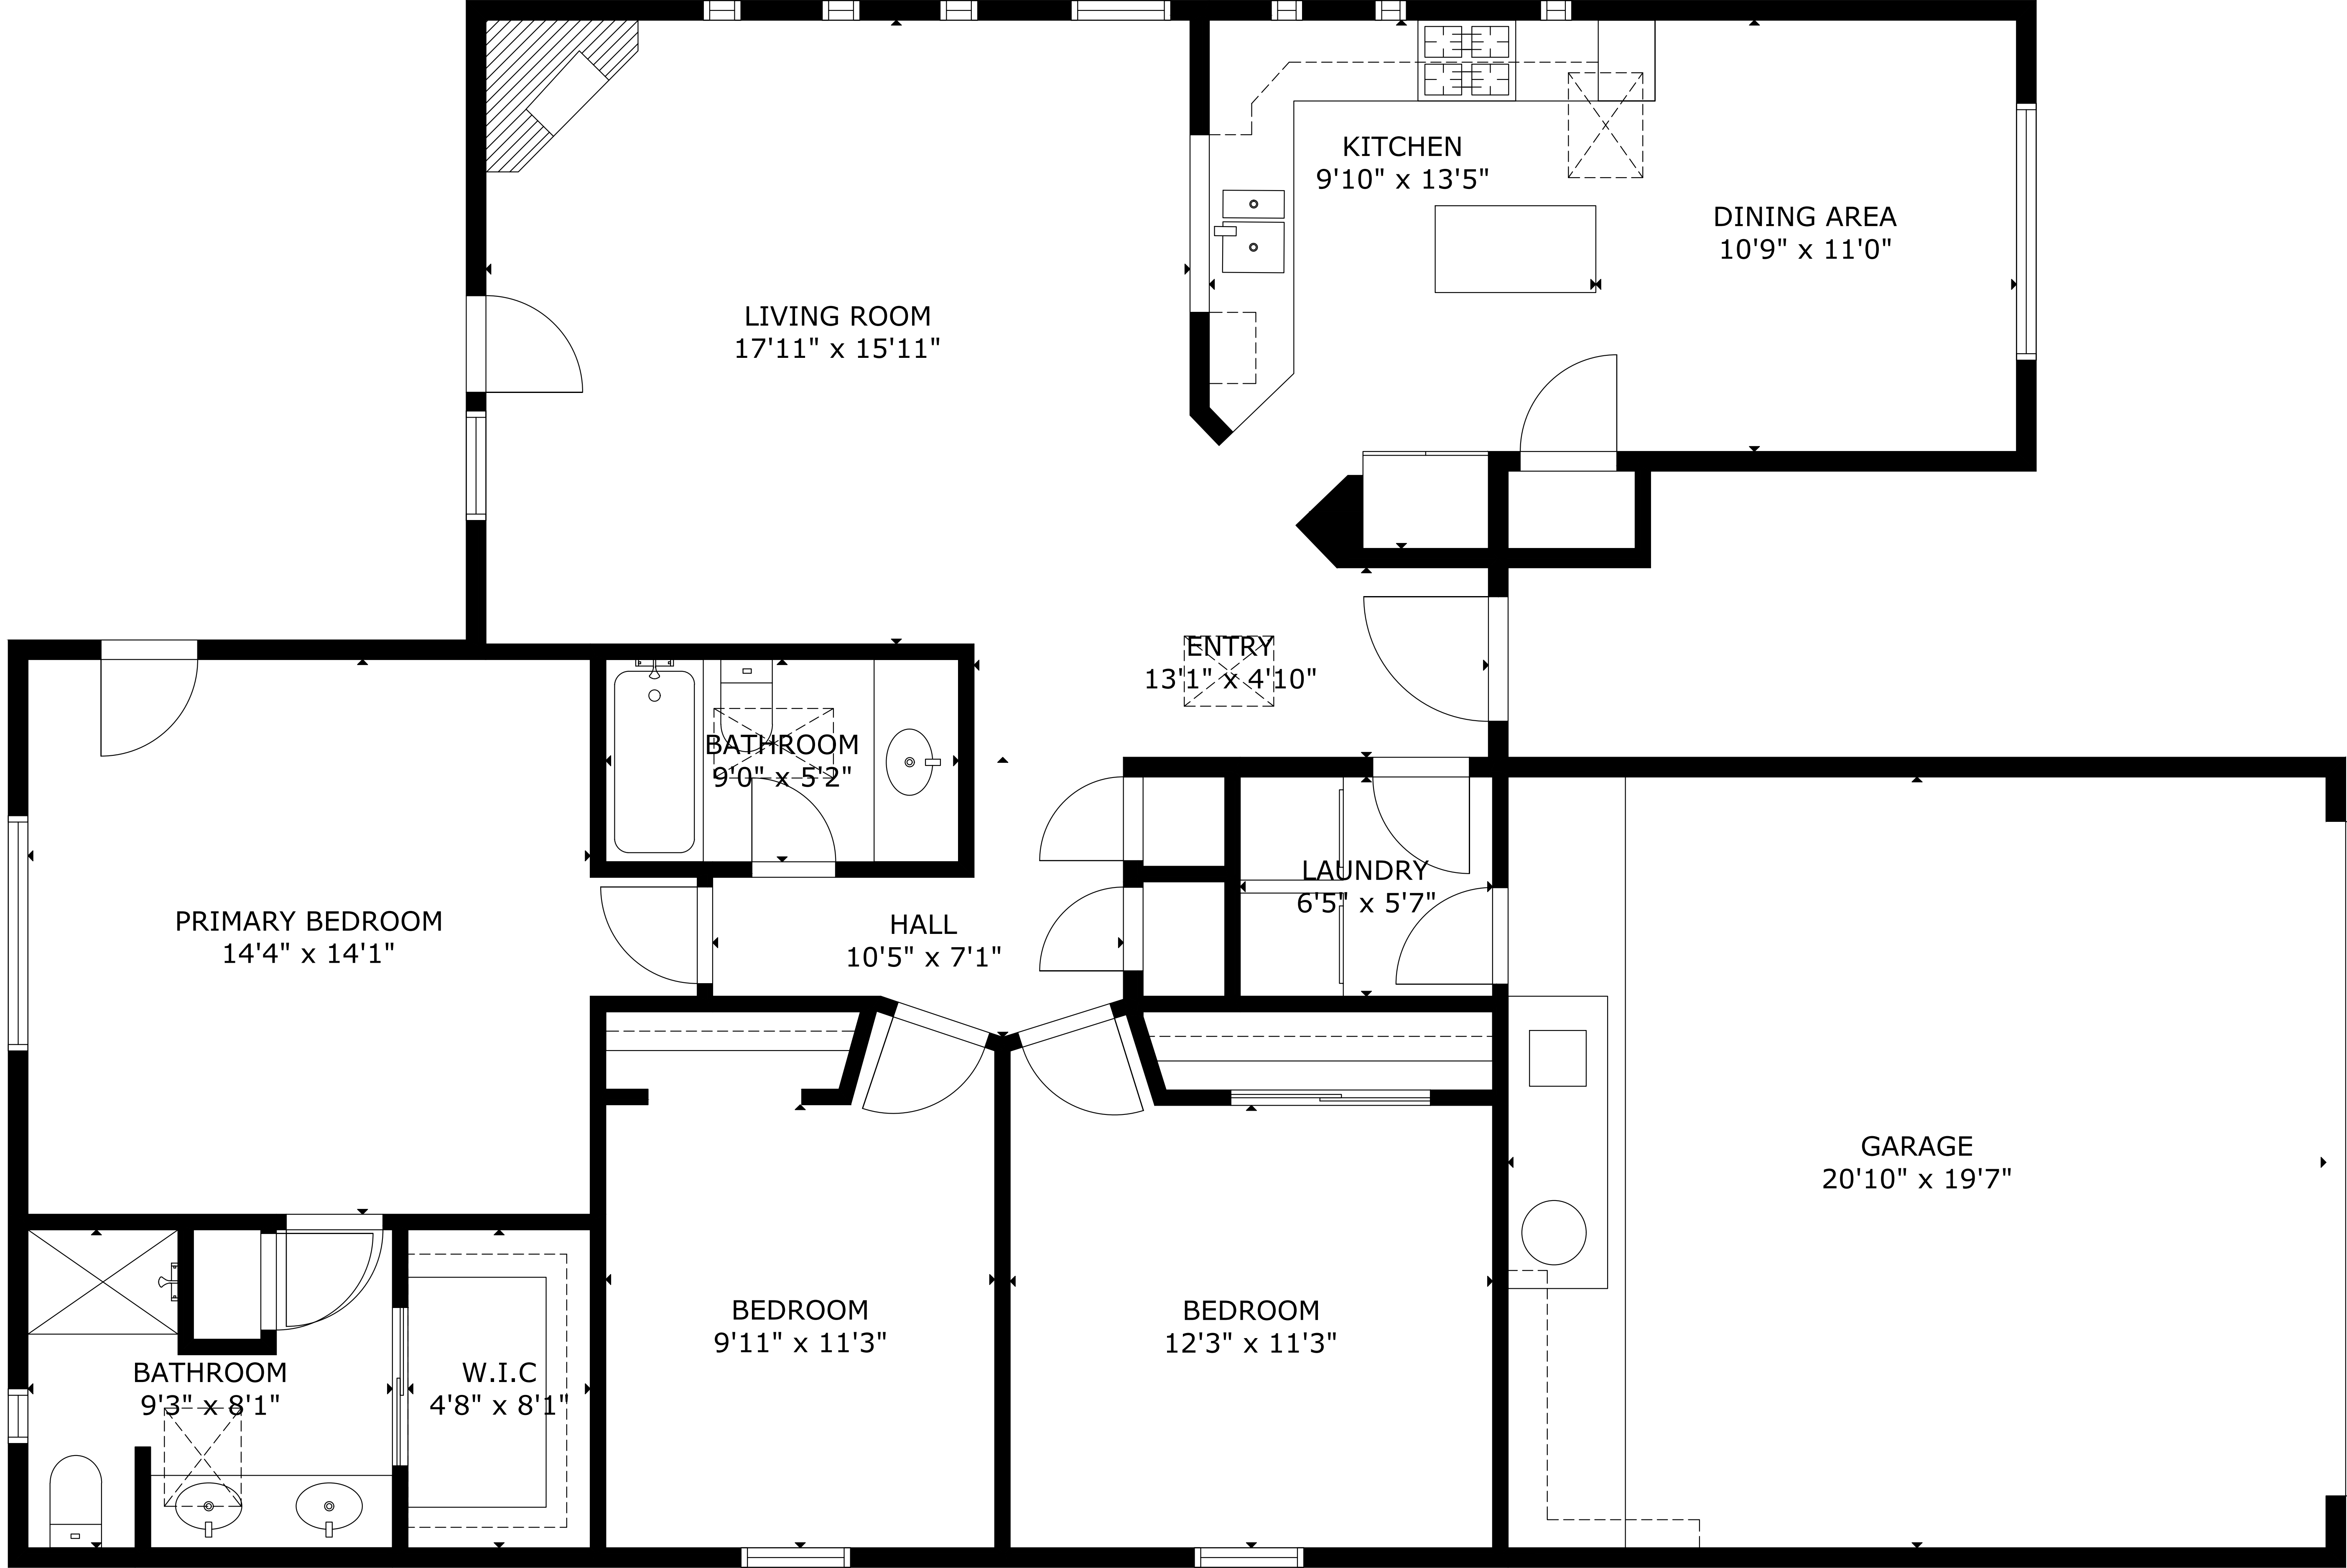

6511 Honeylocust Ave NW

GROSS EXTERNAL AREA
TOTAL: 1,504 sq ft
FLOOR 1: 1,504 sq ft
EXCLUDED AREA: GARAGE: 409 sq ft

SIZE AND DIMENSIONS ARE APPROXIMATE, ACTUAL MAY VARY