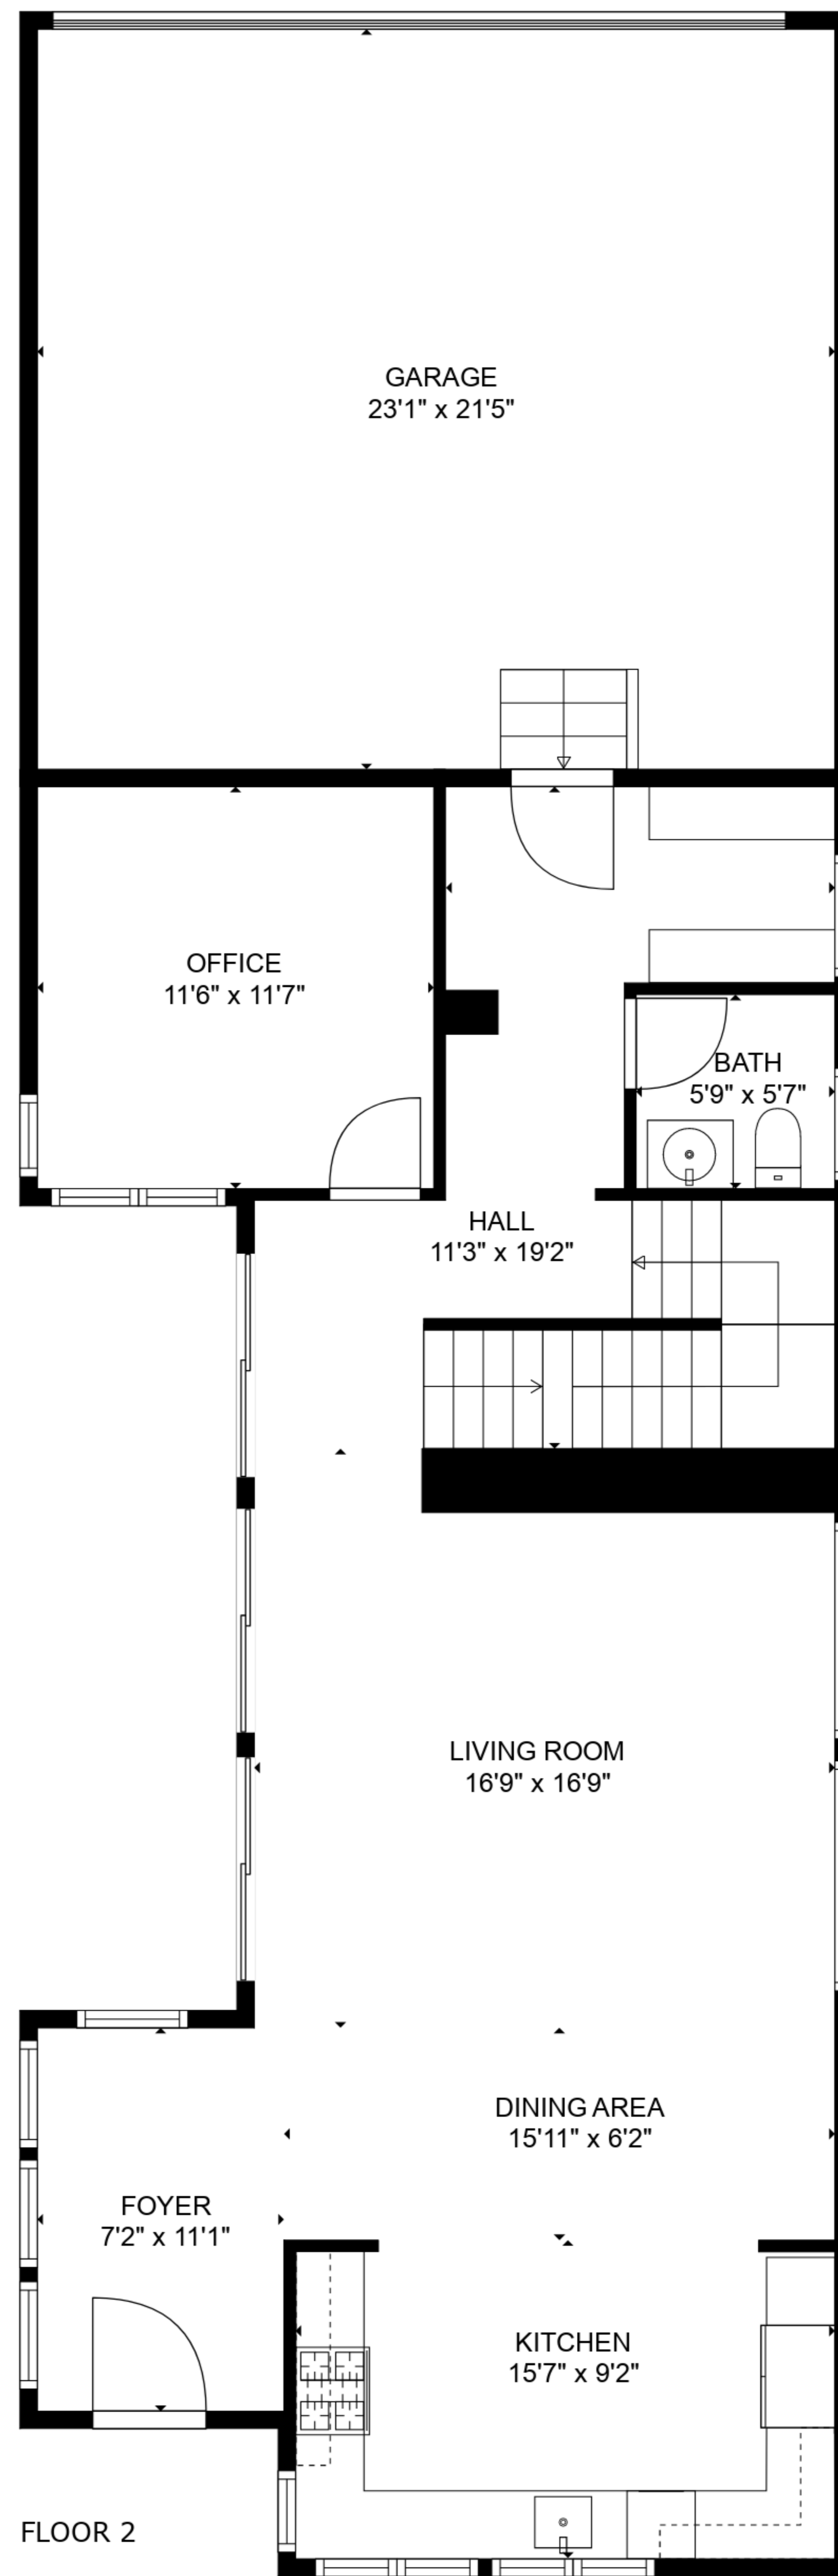

TOTAL: 2700 sq. ft

BELOW GROUND: 799 sq. ft, FLOOR 2: 997 sq. ft, FLOOR 3: 904 sq. ft
 EXCLUDED AREAS: ELECTRICAL ROOM: 105 sq. ft, GARAGE: 493 sq. ft

SIZES AND DIMENSIONS ARE APPROXIMATE, ACTUAL MAY VARY.