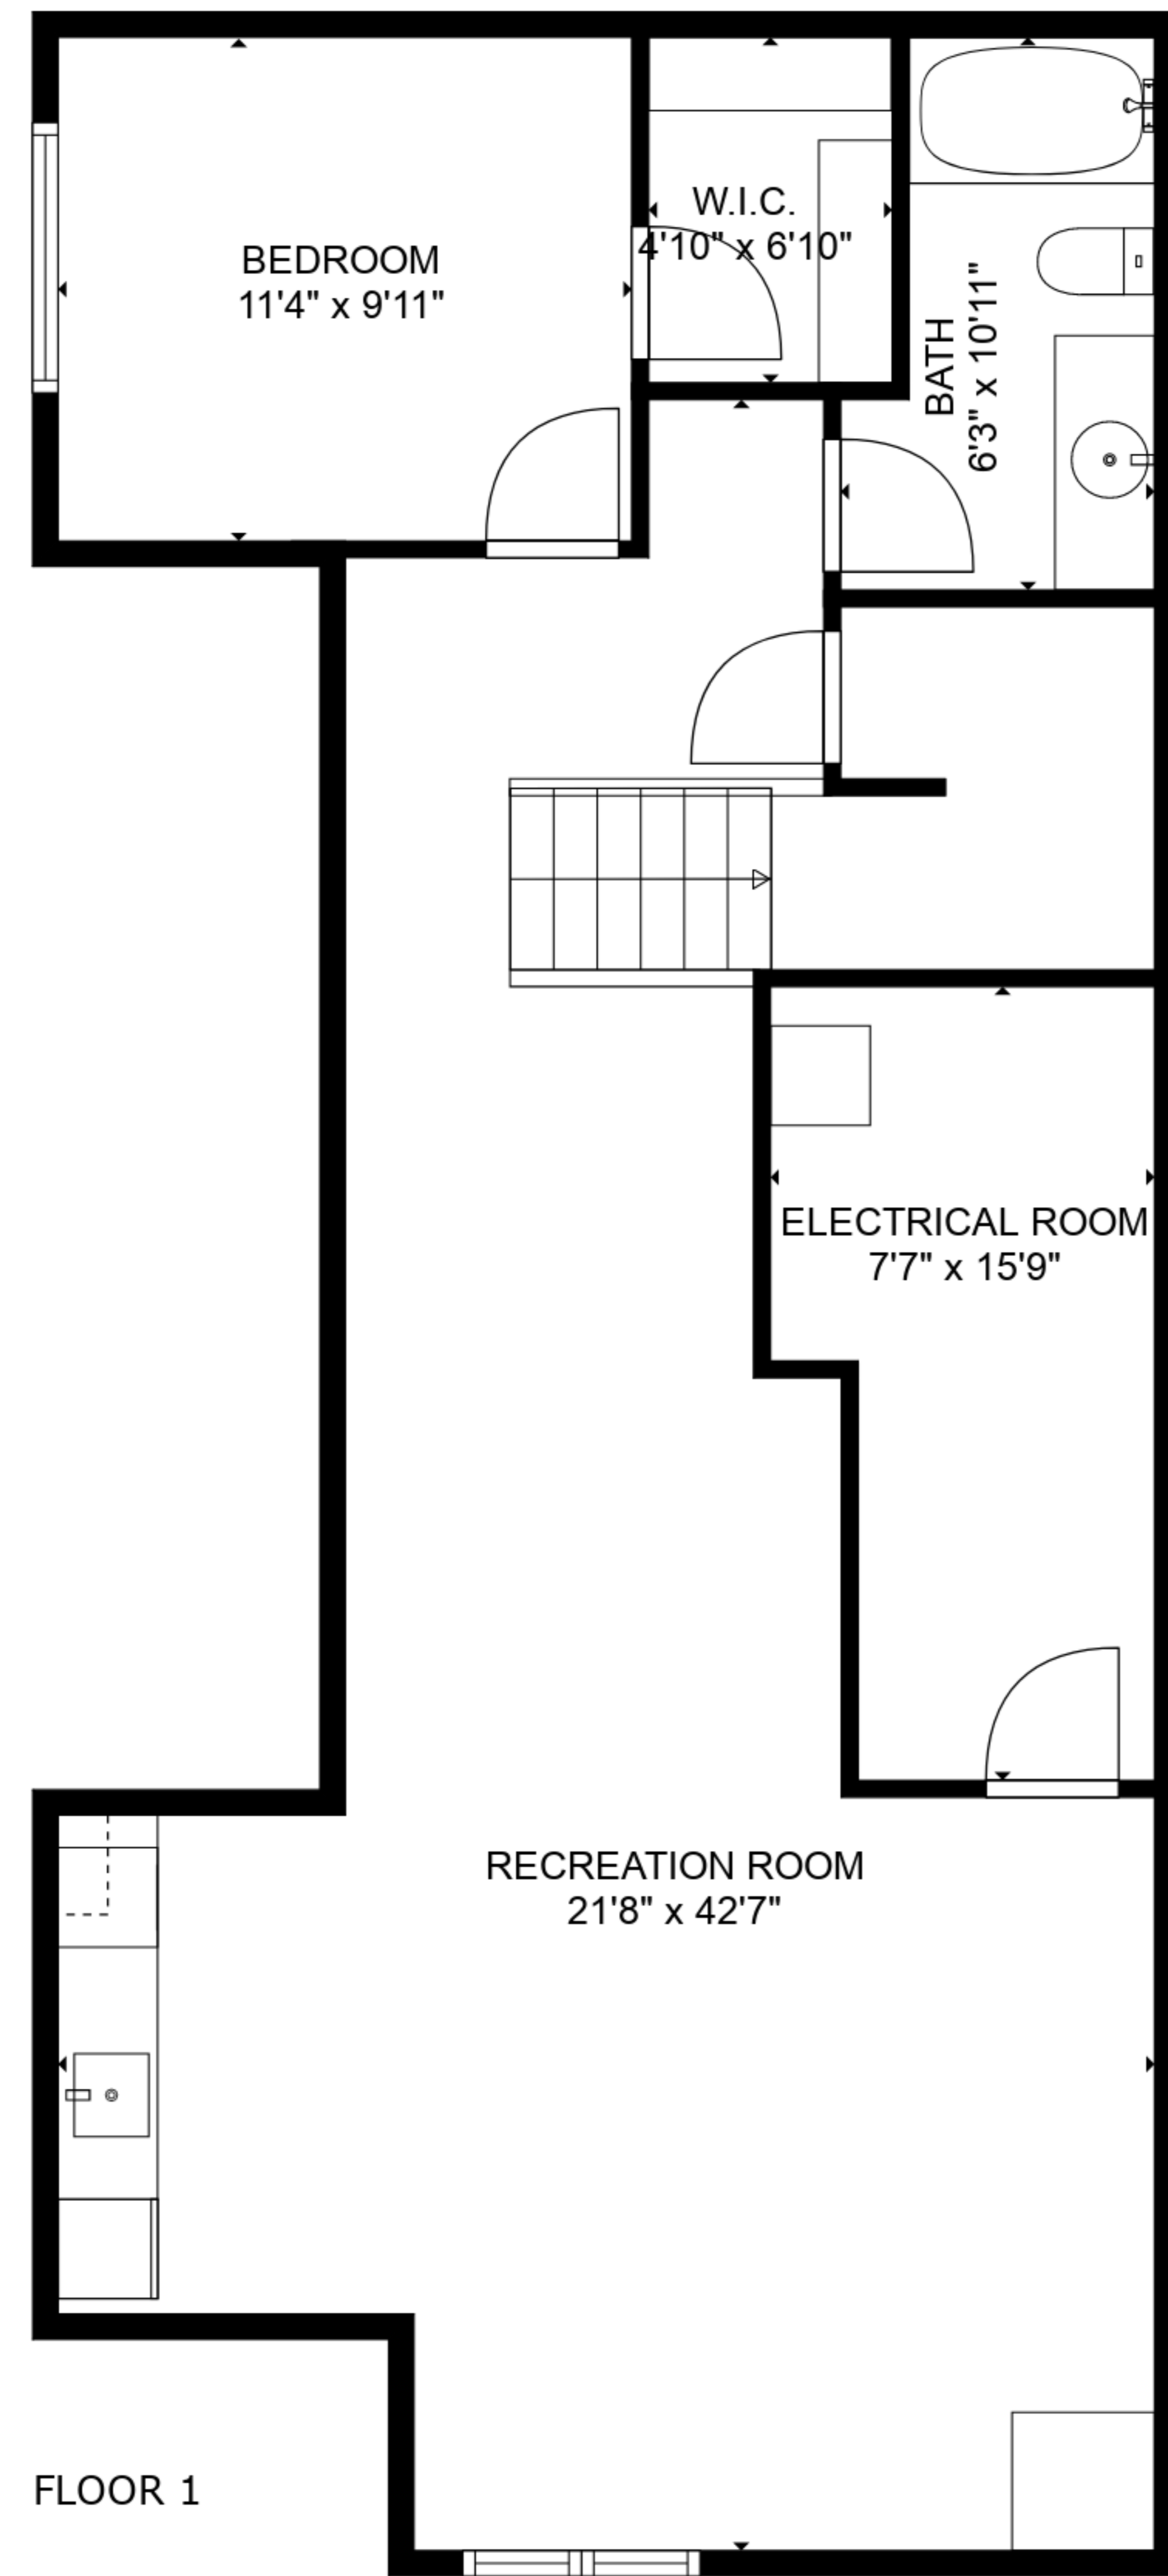

TOTAL: 2700 sq. ft

BELOW GROUND: 799 sq. ft, FLOOR 2: 997 sq. ft, FLOOR 3: 904 sq. ft
 EXCLUDED AREAS: ELECTRICAL ROOM: 105 sq. ft, GARAGE: 493 sq. ft

SIZES AND DIMENSIONS ARE APPROXIMATE, ACTUAL MAY VARY.