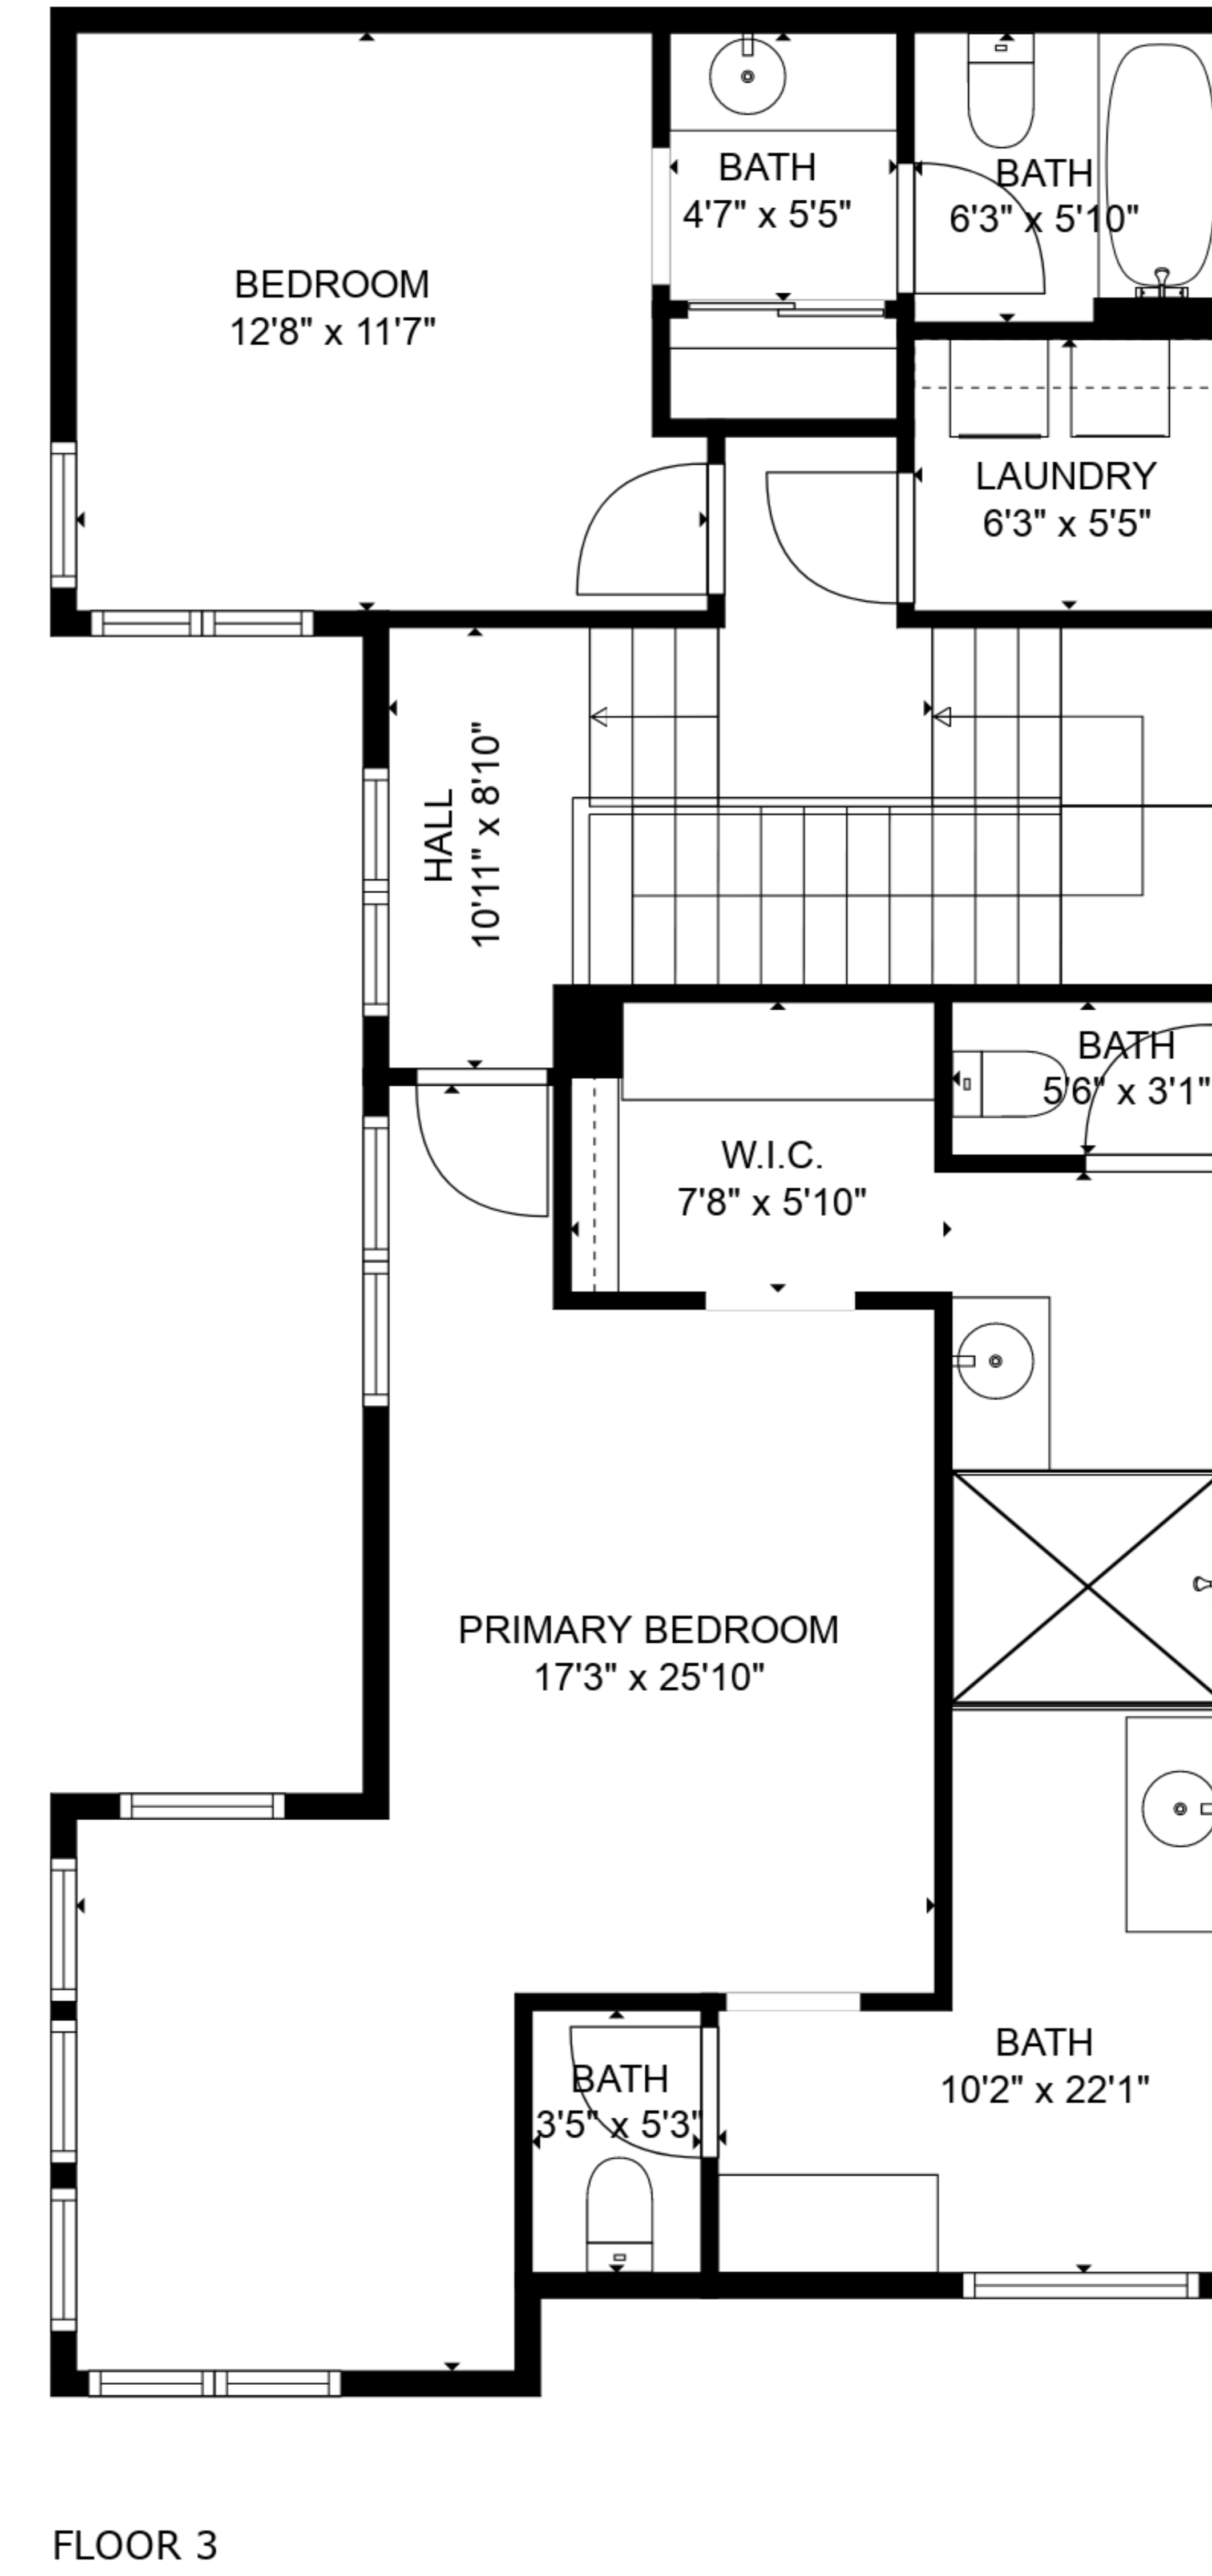

TOTAL: 2700 sq. ft

BELOW GROUND: 799 sq. ft, FLOOR 2: 997 sq. ft, FLOOR 3: 904 sq. ft
 EXCLUDED AREAS: ELECTRICAL ROOM: 105 sq. ft, GARAGE: 493 sq. ft

SIZES AND DIMENSIONS ARE APPROXIMATE, ACTUAL MAY VARY.