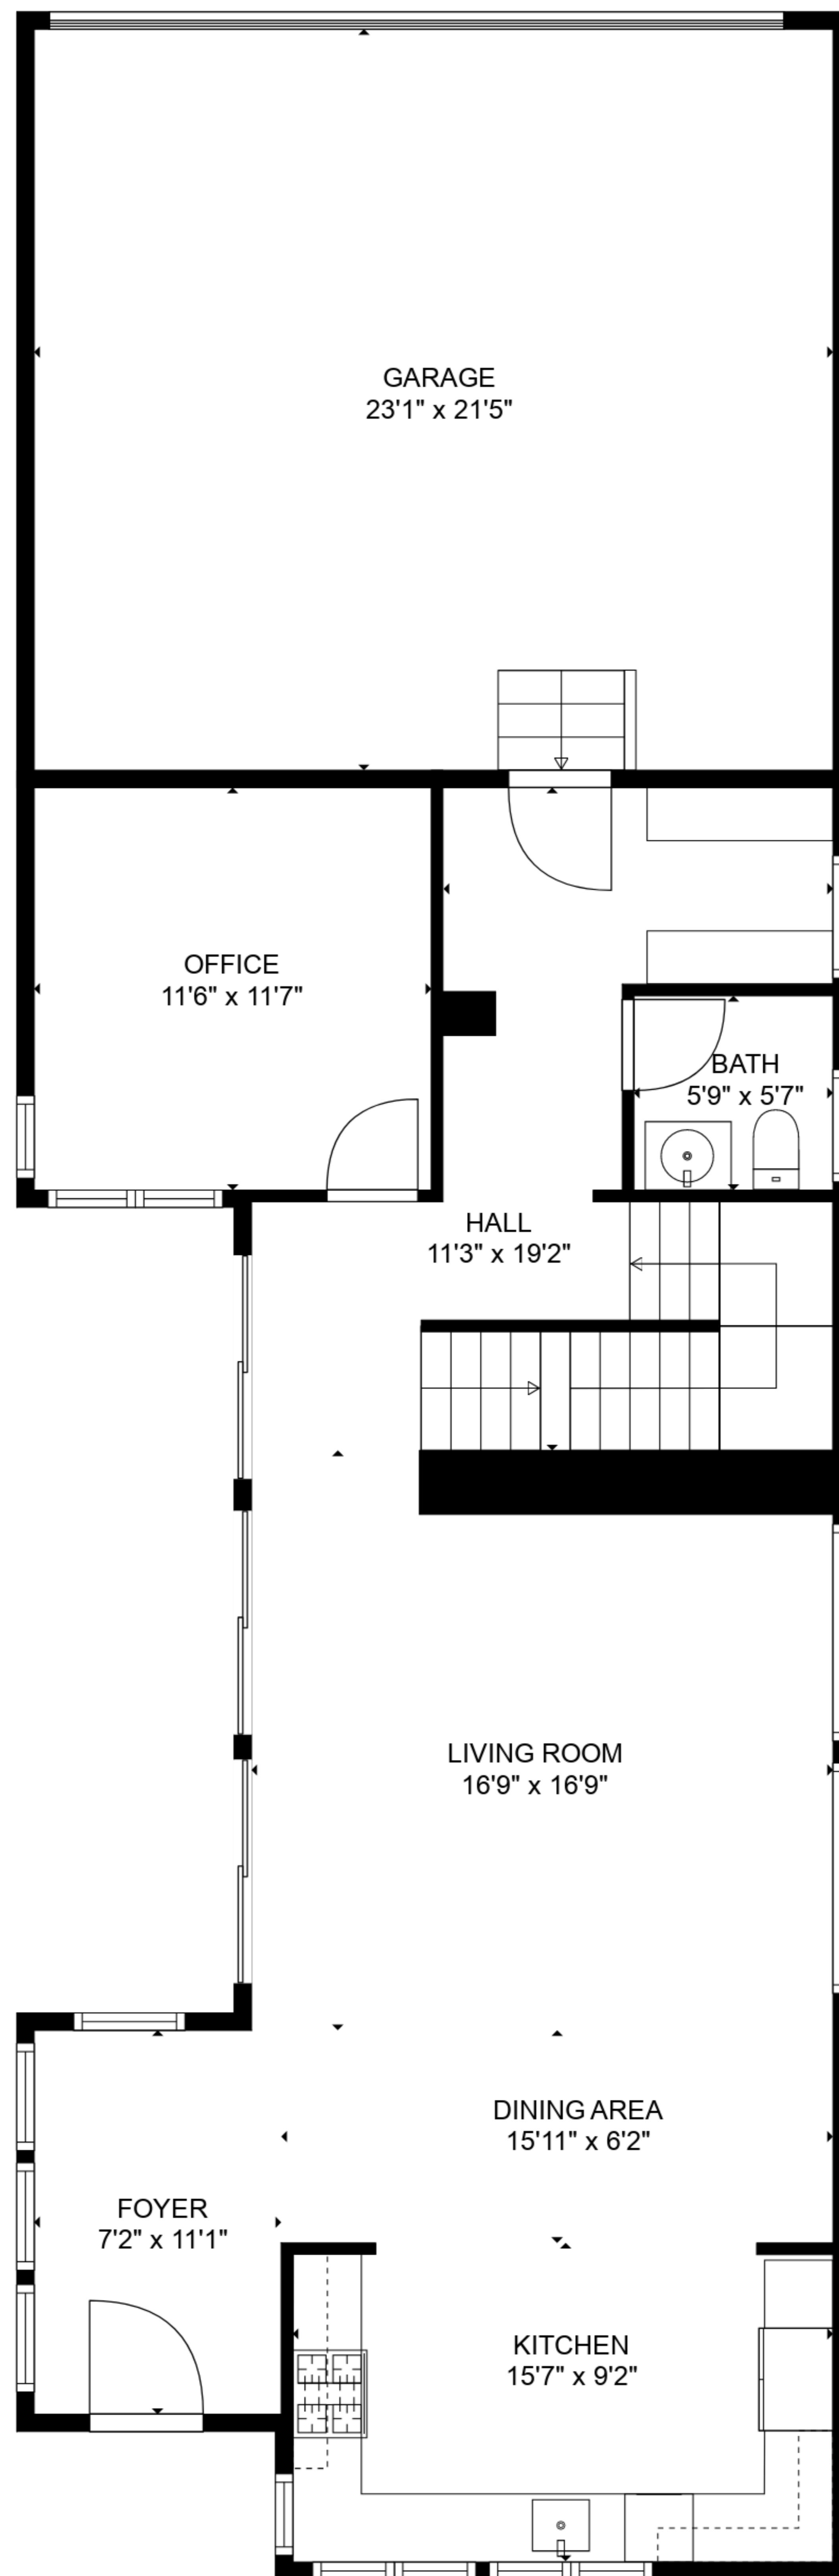

TOTAL: 2700 sq. ft

BELOW GROUND: 799 sq. ft, FLOOR 2: 997 sq. ft, FLOOR 3: 904 sq. ft
 EXCLUDED AREAS: ELECTRICAL ROOM: 105 sq. ft, GARAGE: 493 sq. ft

SIZES AND DIMENSIONS ARE APPROXIMATE, ACTUAL MAY VARY.