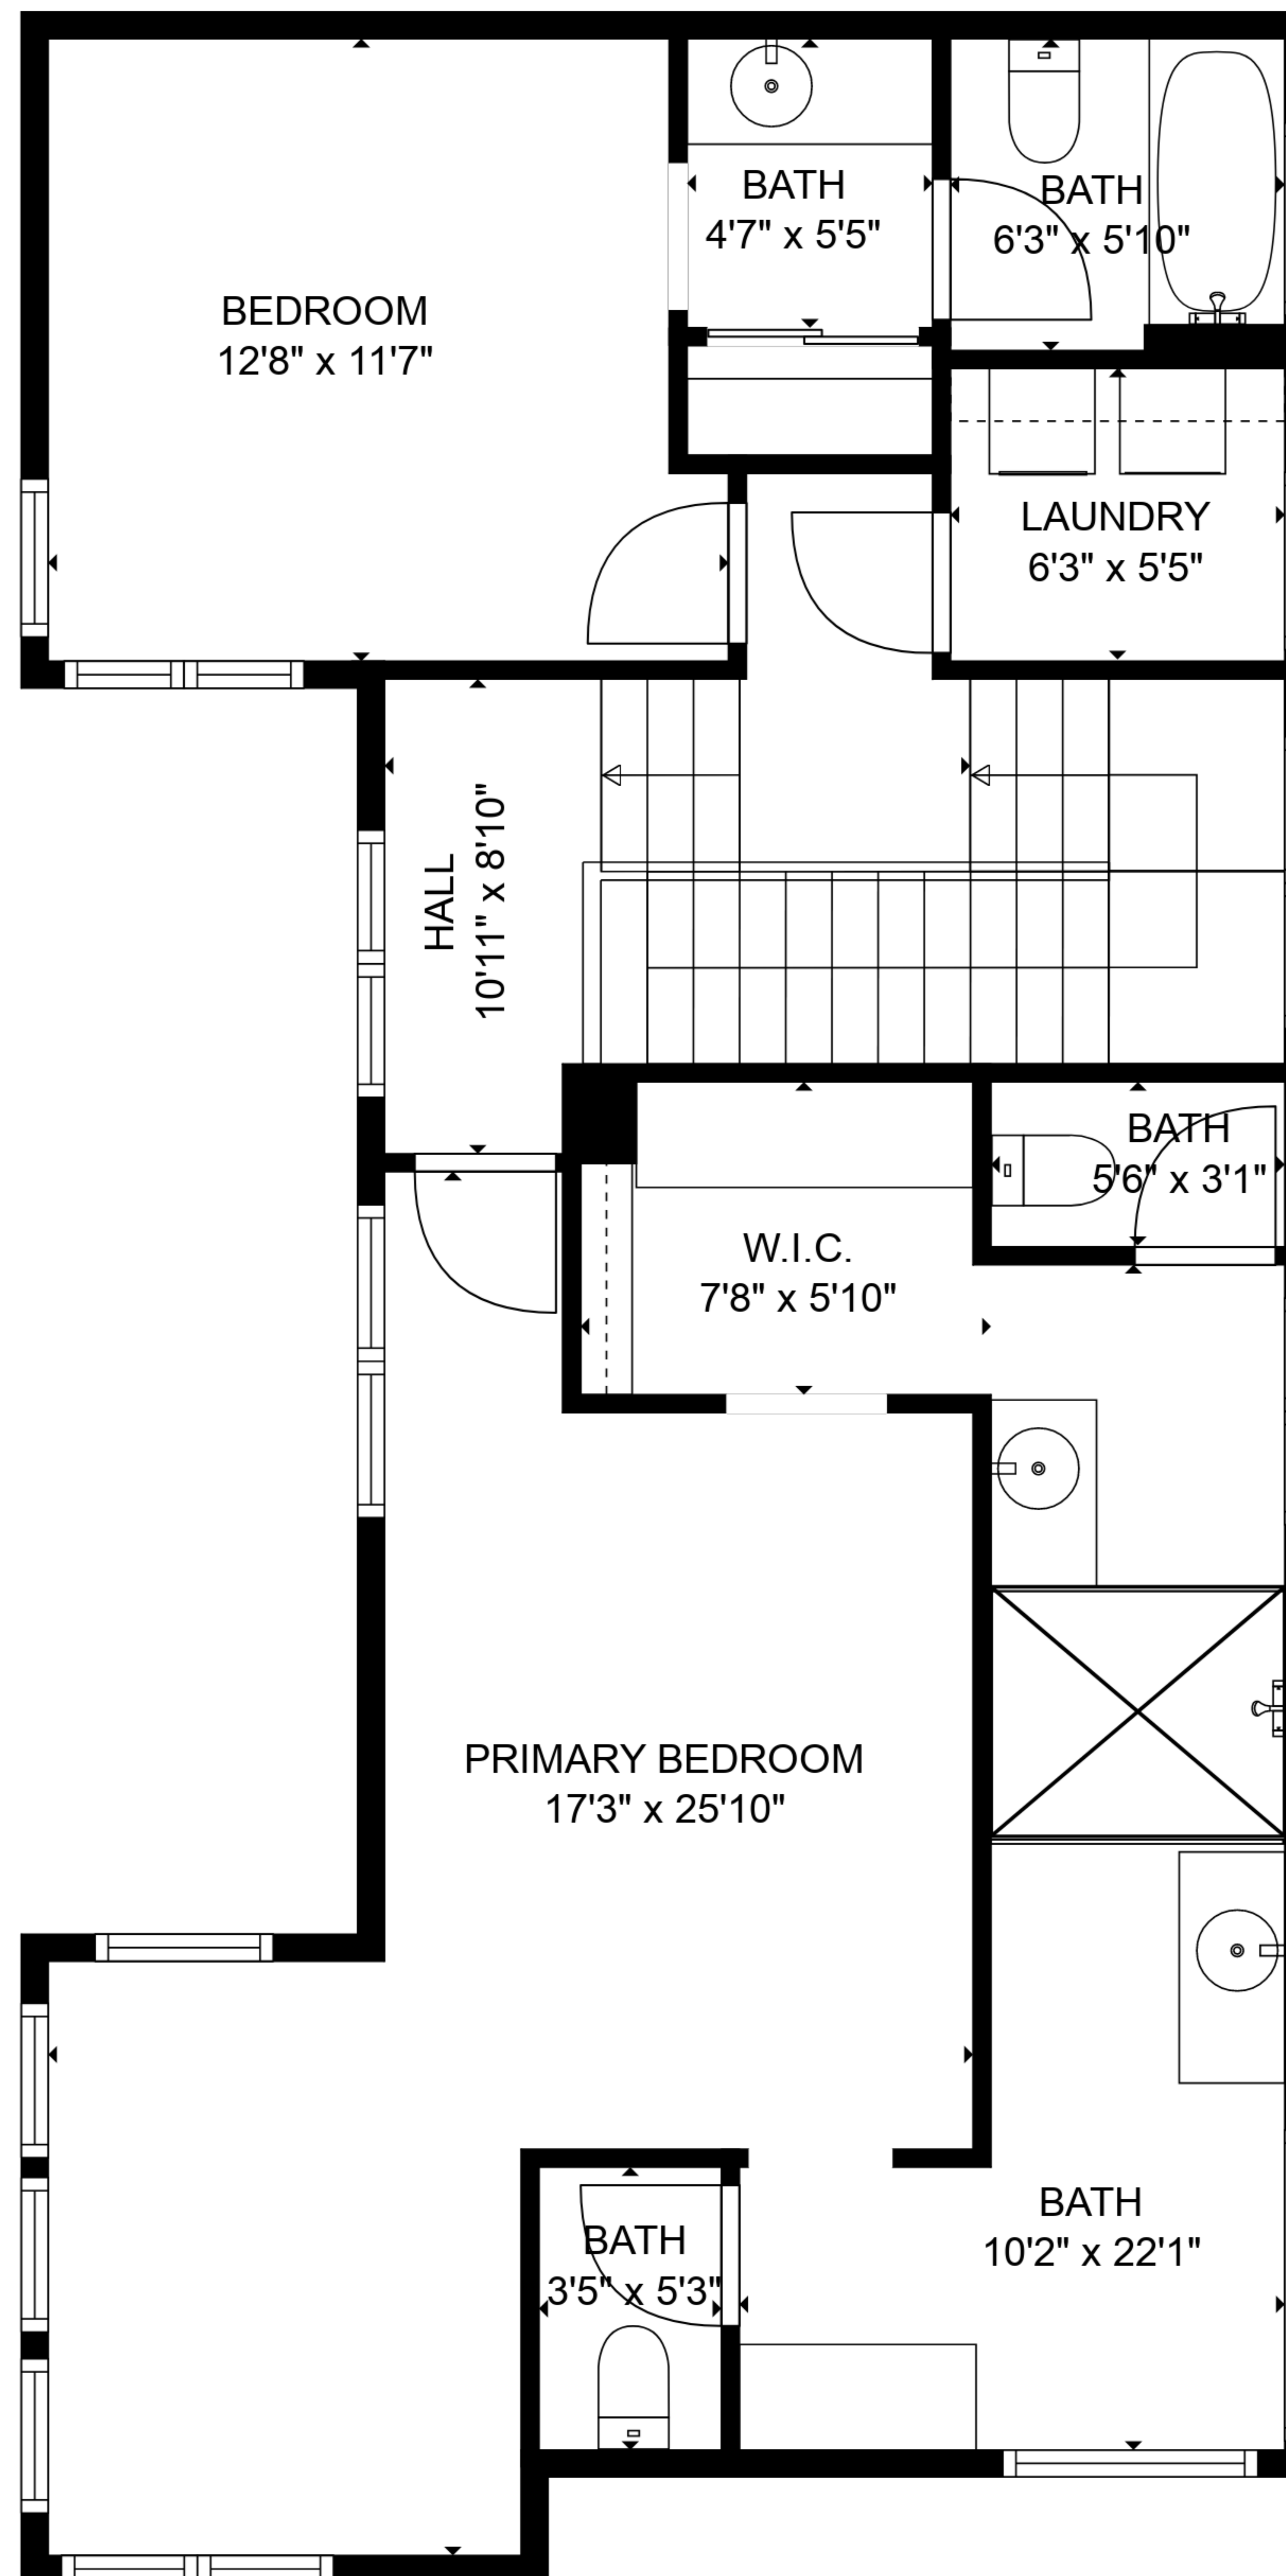

TOTAL: 2700 sq. ft

BELOW GROUND: 799 sq. ft, FLOOR 2: 997 sq. ft, FLOOR 3: 904 sq. ft
 EXCLUDED AREAS: ELECTRICAL ROOM: 105 sq. ft, GARAGE: 493 sq. ft

SIZES AND DIMENSIONS ARE APPROXIMATE, ACTUAL MAY VARY.