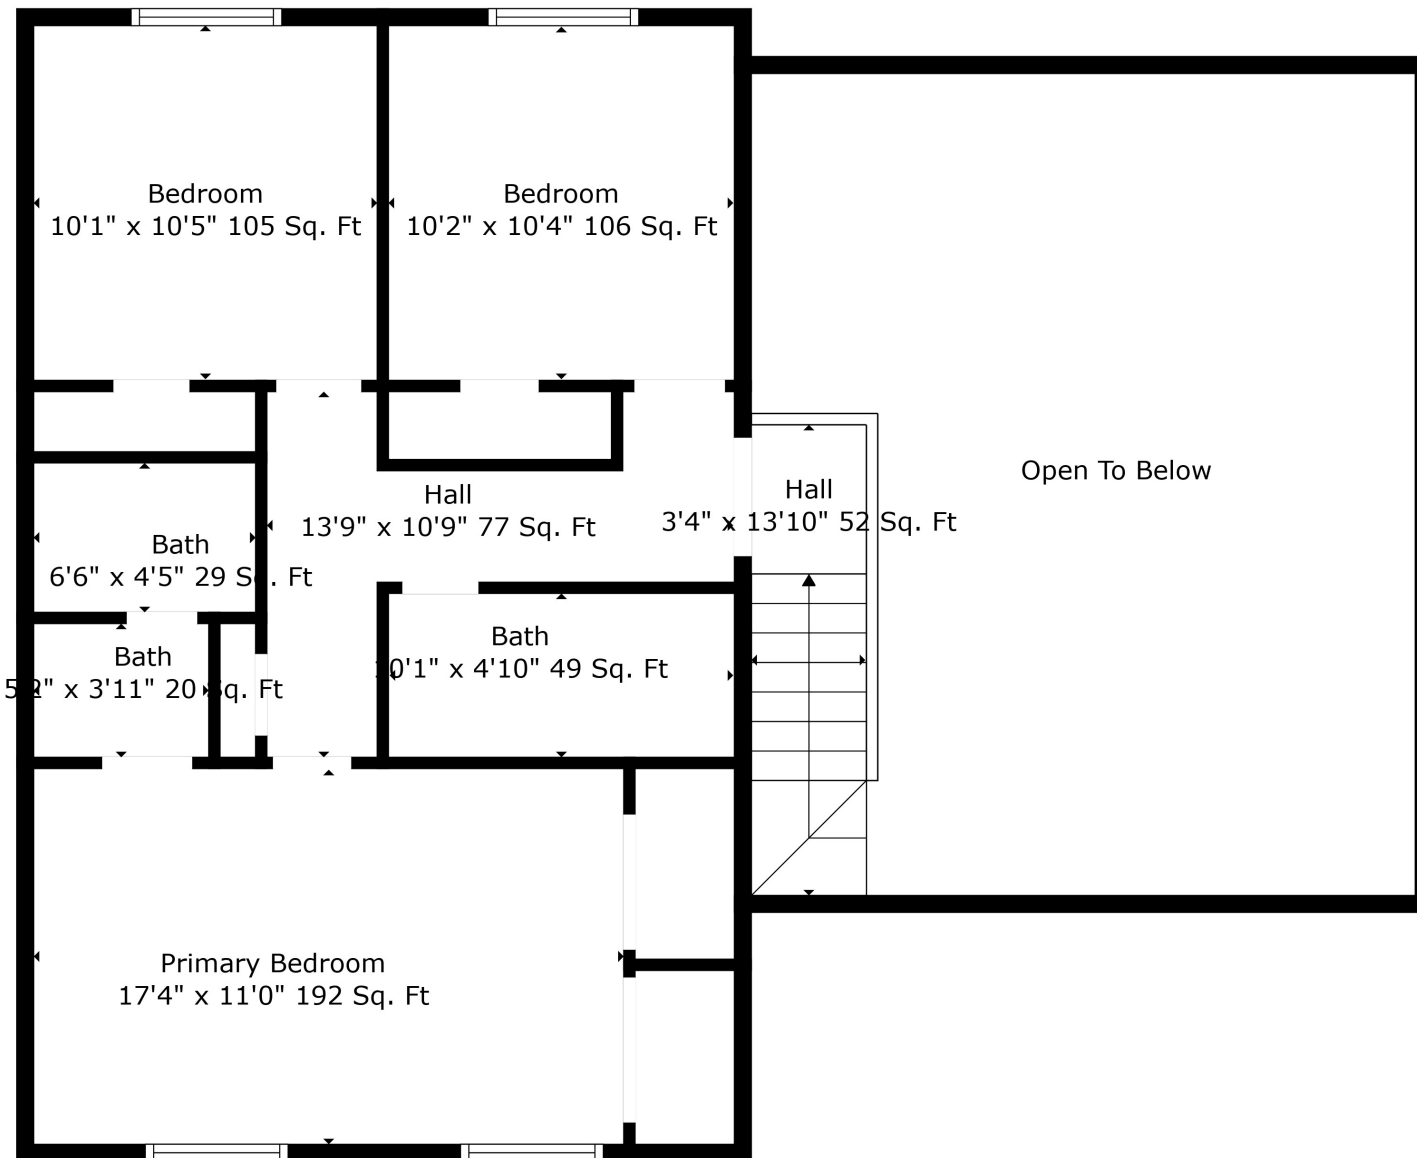

Floor 2

Floor 3

Floor 1

Total scanned area: 2394 sq. ft

Total scanned area: 2394 sq. ft

Total scanned area: 2394 sq. ft

Measurements Are Calculated By Cubicasa Technology. Deemed Highly Reliable But Not Guaranteed.

Total scanned area: 2394 sq. ft