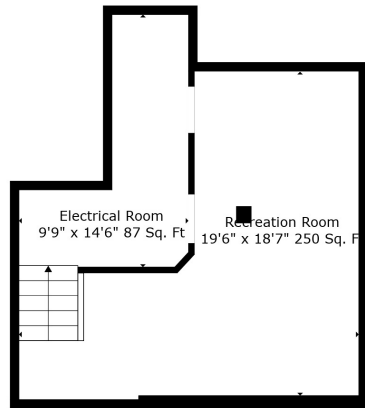

Floor 2

Floor 3

Floor 1

Total scanned area: 2394 sq. ft

Total scanned area: 2394 sq. ft

Total scanned area: 2394 sq. ft

Measurements Are Calculated By Cubicasa Technology. Deemed Highly Reliable But Not Guaranteed.

Total scanned area: 2394 sq. ft