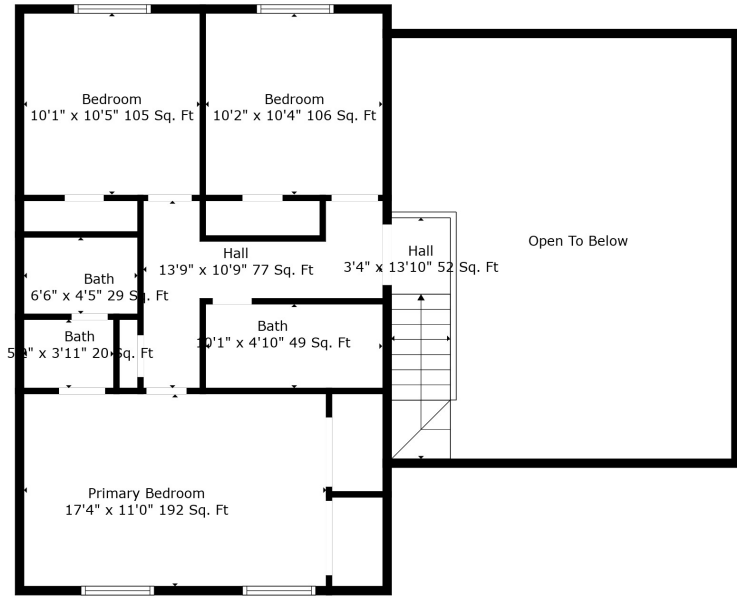

Floor 2

Floor 3

Floor 1

Total scanned area: 2394 sq. ft

Total scanned area: 2394 sq. ft

Total scanned area: 2394 sq. ft

Measurements Are Calculated By Cubicasa Technology. Deemed Highly Reliable But Not Guaranteed.

Total scanned area: 2394 sq. ft