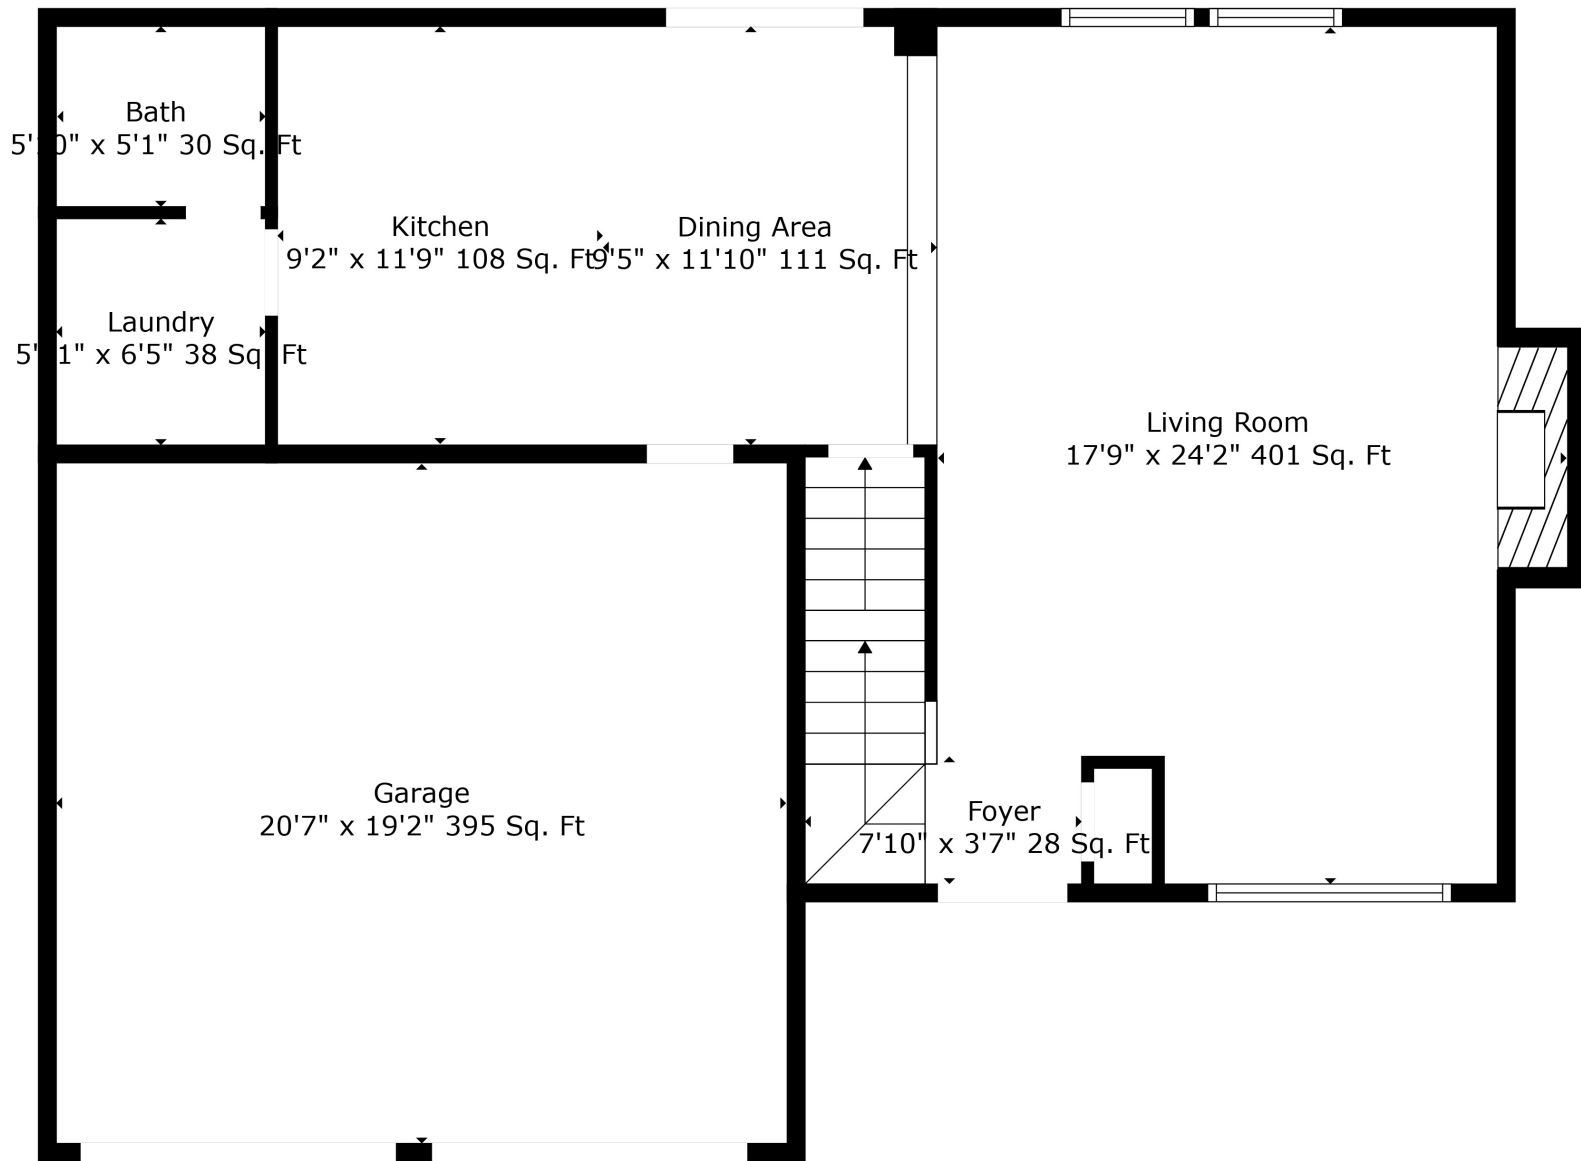

Floor 2

Floor 3

Floor 1

Total scanned area: 2394 sq. ft

Total scanned area: 2394 sq. ft

Total scanned area: 2394 sq. ft

Measurements Are Calculated By Cubicasa Technology. Deemed Highly Reliable But Not Guaranteed.

Total scanned area: 2394 sq. ft