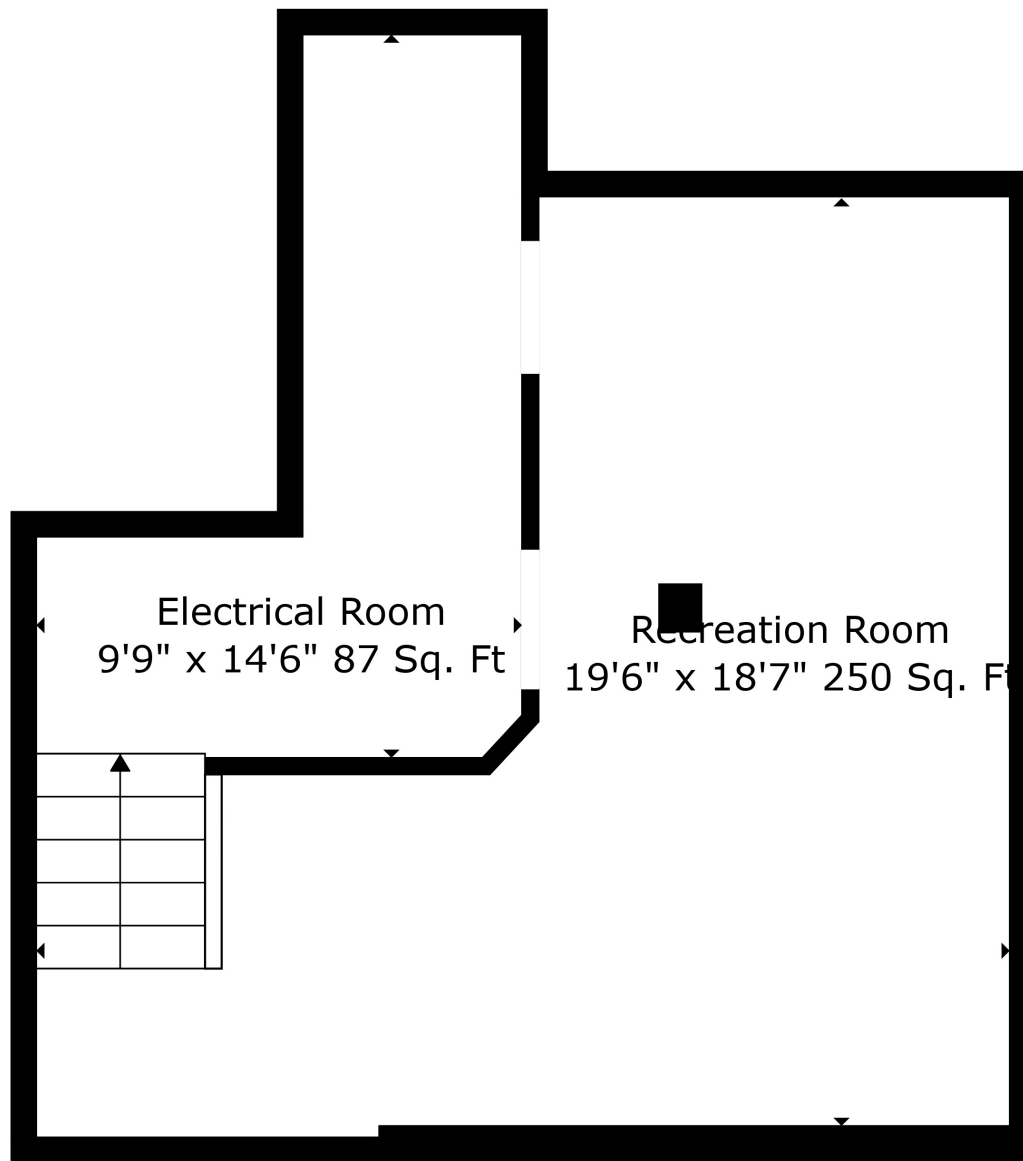

Floor 2

Floor 3

Floor 1

Total scanned area: 2394 sq. ft

Total scanned area: 2394 sq. ft

Total scanned area: 2394 sq. ft

Measurements Are Calculated By Cubicasa Technology. Deemed Highly Reliable But Not Guaranteed.

Total scanned area: 2394 sq. ft