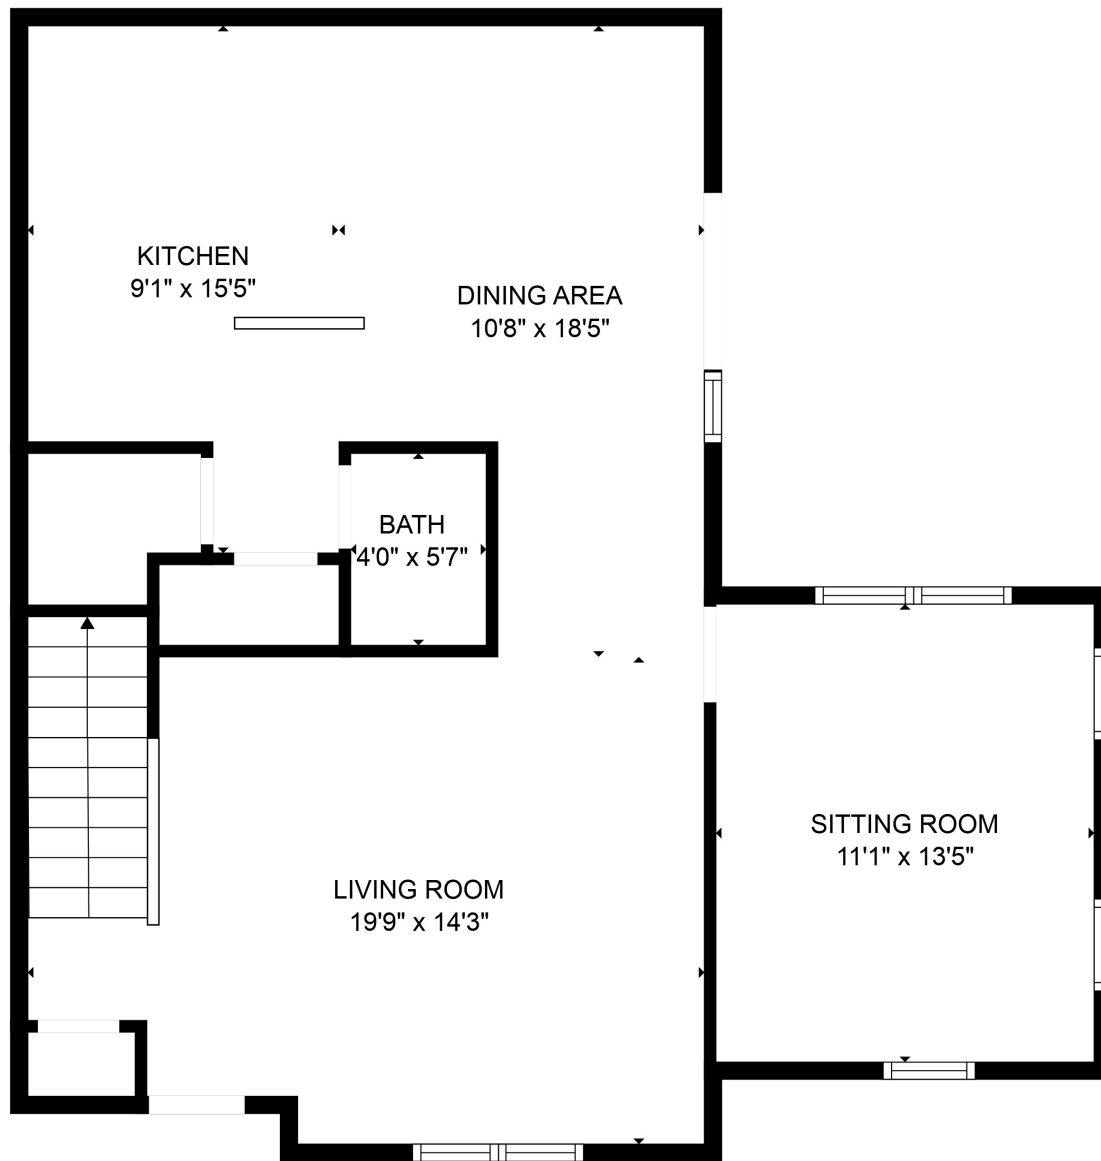

FLOOR 1

FLOOR 2

Total scanned area: 1781 sq. ft

SIZES AND DIMENSIONS ARE APPROXIMATE. ACTUAL MAY VARY.

Total scanned area: 1781 sq. ft

SIZES AND DIMENSIONS ARE APPROXIMATE. ACTUAL MAY VARY.

Total scanned area: 1781 sq. ft

SIZES AND DIMENSIONS ARE APPROXIMATE. ACTUAL MAY VARY.