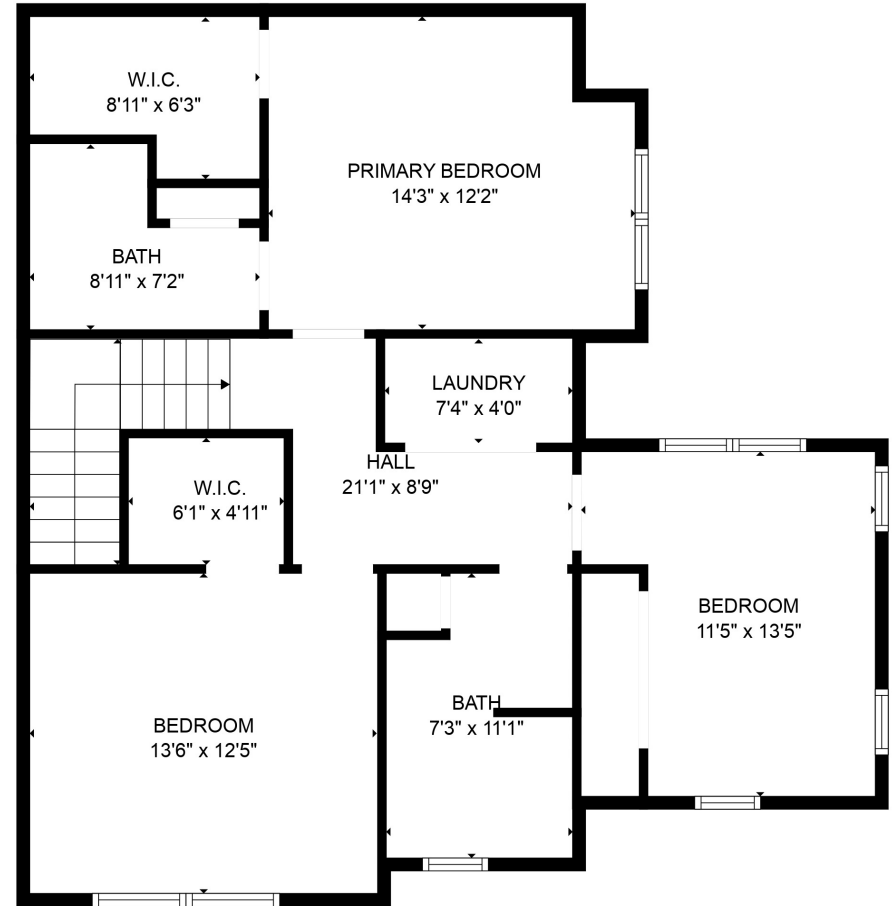

FLOOR 1

FLOOR 2

Total scanned area: 1781 sq. ft

SIZES AND DIMENSIONS ARE APPROXIMATE. ACTUAL MAY VARY.

Total scanned area: 1781 sq. ft

SIZES AND DIMENSIONS ARE APPROXIMATE. ACTUAL MAY VARY.

Total scanned area: 1781 sq. ft

SIZES AND DIMENSIONS ARE APPROXIMATE. ACTUAL MAY VARY.