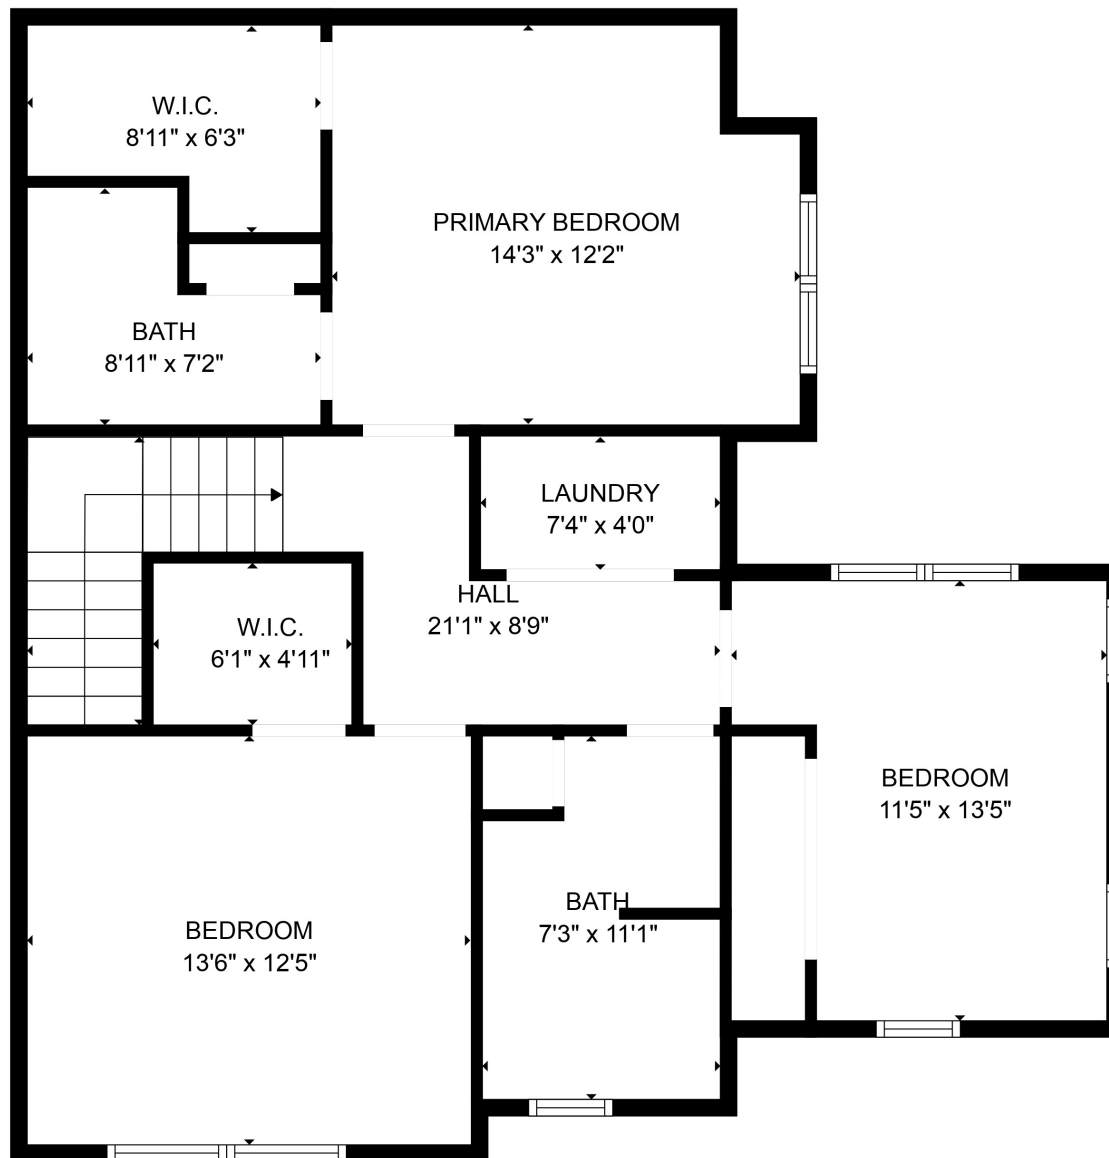

FLOOR 1

FLOOR 2

Total scanned area: 1781 sq. ft

SIZES AND DIMENSIONS ARE APPROXIMATE. ACTUAL MAY VARY.

Total scanned area: 1781 sq. ft

SIZES AND DIMENSIONS ARE APPROXIMATE. ACTUAL MAY VARY.

Total scanned area: 1781 sq. ft

SIZES AND DIMENSIONS ARE APPROXIMATE. ACTUAL MAY VARY.