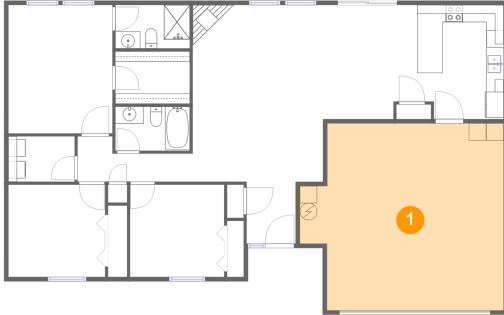

Scan captured on Thu, 14 Nov 2024 17:52:08 GMT

Information is calculated by Cubicasa technology deemed highly reliable but not guaranteed.

2009 Jonathon Dr, Monticello, IL, US

#		Dimensions	sqft	Counted as living area
12	Bedroom	11'3" x 10'9"	121 sq. ft	Yes
13	Hall	13'5" x 5'3"	52 sq. ft	Yes

2009 Jonathon Dr, Monticello, IL, US

1 Floor 1 - Garage

Dimensions: 23'8" x 21'9"
Area: 467 sq. ft
Counted as living area: No

Heated: No
Finished: No
Enclosed: Yes
Contiguous: Yes
Permitted: Yes
Wet space: No
Addition: No
Conversion: No

2 Floor 1 - Living Room

Dimensions: 15'2" x 20'6"
Area: 311 sq. ft
Counted as living area: Yes

Heated: Yes
Finished: Yes
Enclosed: Yes
Contiguous: Yes
Permitted: Yes
Wet space: No
Addition: No
Conversion: No