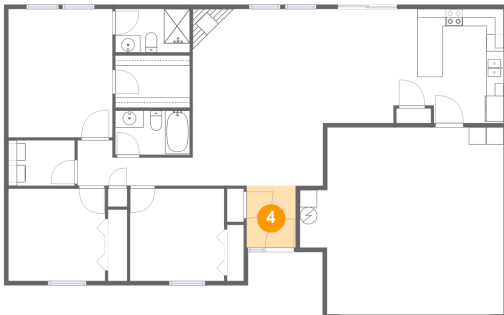

2 Floor 1 - Living Room

Dimensions: 15'2" x 20'6"
Area: 311 sq. ft
Counted as living area: Yes

Heated: Yes
Finished: Yes
Enclosed: Yes
Contiguous: Yes
Permitted: Yes
Wet space: No
Addition: No
Conversion: No

2009 Jonathon Dr, Monticello, IL, US

3 Floor 1 - Utility

Dimensions: 7'8" x 5'3"
Area: 41 sq. ft
Counted as living area: Yes

Heated: Yes
Finished: Yes
Enclosed: Yes
Contiguous: Yes
Permitted: Yes
Wet space: No
Addition: No
Conversion: No

4 Floor 1 - Entry

Dimensions: 5'8" x 7'2"
Area: 41 sq. ft
Counted as living area: Yes

Heated: Yes
Finished: Yes
Enclosed: Yes
Contiguous: Yes
Permitted: Yes
Wet space: No
Addition: No
Conversion: No

5 Floor 1 - Kitchen

Dimensions: 10'0" x 13'3"
Area: 129 sq. ft
Counted as living area: Yes

Heated: Yes
Finished: Yes
Enclosed: Yes
Contiguous: Yes
Permitted: Yes
Wet space: No
Addition: No
Conversion: No

2009 Jonathon Dr, Monticello, IL, US