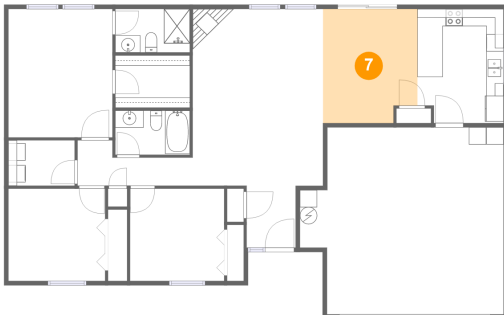

Dimensions: 10'0" x 13'3"
Area: 129 sq. ft
Counted as living area: Yes

Heated: Yes
Finished: Yes
Enclosed: Yes
Contiguous: Yes
Permitted: Yes
Wet space: No
Addition: No
Conversion: No

2009 Jonathon Dr, Monticello, IL, US

6 Floor 1 - Cl

Dimensions: 8'8" x 6'1"
Area: 53 sq. ft
Counted as living area: Yes

Heated: Yes
Finished: Yes
Enclosed: Yes
Contiguous: Yes
Permitted: Yes
Wet space: No
Addition: No
Conversion: No

7 Floor 1 - Dining Room