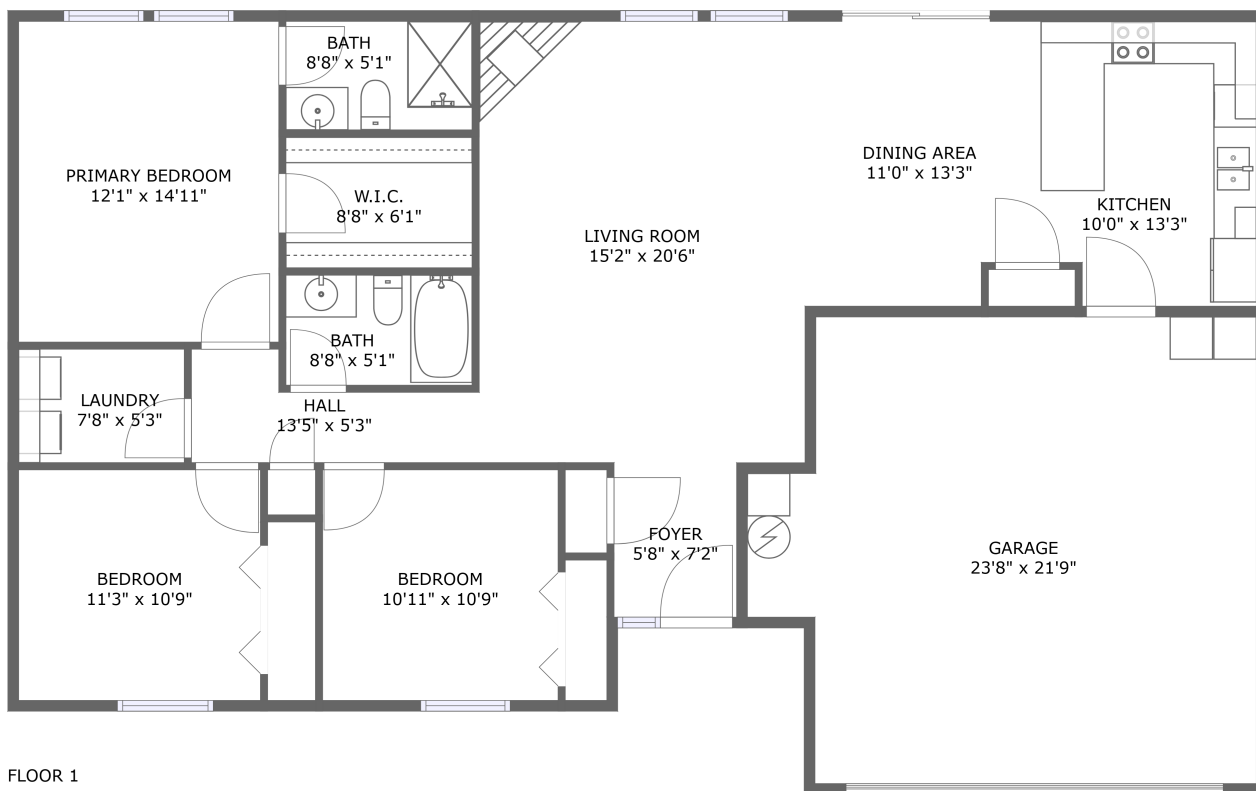

2009 Jonathon Dr, Monticello, IL, US

Property summary

 **1** Garages

 **3** Bedrooms

 **2** Bathrooms

 **0** Half baths

 **1** Floors

 **1,466** Gross living area sqft

 **1,959** Total sqft

2009 Jonathon Dr, Monticello, IL, US**Room dimensions**

Floor 1

Total sqft: 1959 Living area: 1466

#		Dimensions	sqft	Counted as living area
1	Garage	23'8" x 21'9"	467 sq. ft	No
2	Living Room	15'2" x 20'6"	311 sq. ft	Yes
3	Utility	7'8" x 5'3"	41 sq. ft	Yes
4	Entry	5'8" x 7'2"	41 sq. ft	Yes
5	Kitchen	10'0" x 13'3"	129 sq. ft	Yes
6	Cl	8'8" x 6'1"	53 sq. ft	Yes
7	Dining Room	11'0" x 13'3"	140 sq. ft	Yes
8	Bath	8'8" x 5'1"	44 sq. ft	Yes
9	Bedroom	10'11" x 10'9"	117 sq. ft	Yes
10	Bedroom	12'1" x 14'11"	181 sq. ft	Yes
11	Bath	8'8" x 5'1"	44 sq. ft	Yes

2 Floor 1 - Living Room

Dimensions: 15'2" x 20'6"
Area: 311 sq. ft
Counted as living area: Yes

Heated: Yes
Finished: Yes
Enclosed: Yes
Contiguous: Yes
Permitted: Yes
Wet space: No
Addition: No
Conversion: No

2009 Jonathon Dr, Monticello, IL, US

12 Floor 1 - Bedroom

Dimensions: 11'3" x 10'9"
Area: 121 sq. ft
Counted as living area: Yes

Heated: Yes
Finished: Yes
Enclosed: Yes
Contiguous: Yes
Permitted: Yes
Wet space: No
Addition: No
Conversion: No