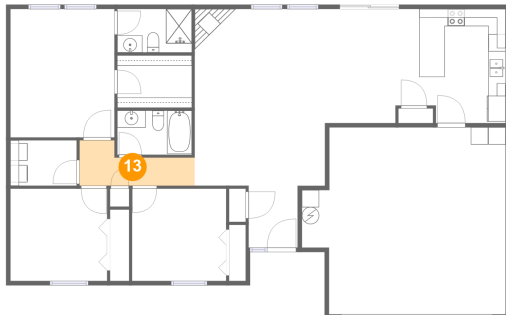

2009 Jonathon Dr, Monticello, IL, US

12 Floor 1 - Bedroom

Dimensions: 11'3" x 10'9"
Area: 121 sq. ft
Counted as living area: Yes

Heated: Yes
Finished: Yes
Enclosed: Yes
Contiguous: Yes
Permitted: Yes
Wet space: No
Addition: No
Conversion: No

13 Floor 1 - Hall

Dimensions: 13'5" x 5'3"
Area: 52 sq. ft
Counted as living area: Yes

Heated: Yes
Finished: Yes
Enclosed: Yes
Contiguous: Yes
Permitted: Yes
Wet space: No
Addition: No
Conversion: No