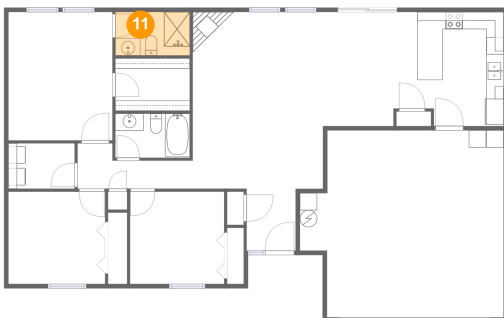

Heated: Yes
Finished: Yes
Enclosed: Yes
Contiguous: Yes
Permitted: Yes
Wet space: Yes
Addition: No
Conversion: No

2009 Jonathon Dr, Monticello, IL, US

9 Floor 1 - Bedroom

Dimensions: 10'11" x 10'9"
Area: 117 sq. ft
Counted as living area: Yes

Heated: Yes
Finished: Yes
Enclosed: Yes
Contiguous: Yes
Permitted: Yes
Wet space: No
Addition: No
Conversion: No

10 Floor 1 - Bedroom

Dimensions: 12'1" x 14'11"
Area: 181 sq. ft
Counted as living area: Yes

Heated: Yes
Finished: Yes
Enclosed: Yes
Contiguous: Yes
Permitted: Yes
Wet space: No
Addition: No
Conversion: No

11 Floor 1 - Bath

Dimensions: 8'8" x 5'1"
Area: 44 sq. ft
Counted as living area: Yes

Heated: Yes
Finished: Yes
Enclosed: Yes
Contiguous: Yes
Permitted: Yes
Wet space: Yes
Addition: No
Conversion: No