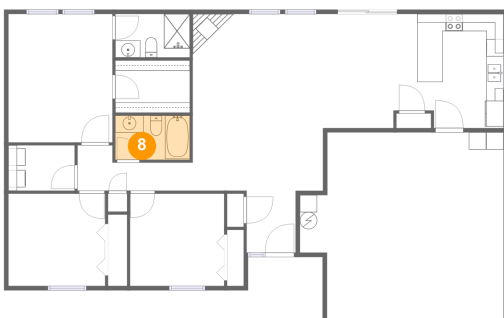

8 Floor 1 - Bath

Dimensions: 8'8" x 5'1"
Area: 44 sq. ft
Counted as living area: Yes

Heated: Yes
Finished: Yes
Enclosed: Yes
Contiguous: Yes
Permitted: Yes
Wet space: Yes
Addition: No
Conversion: No