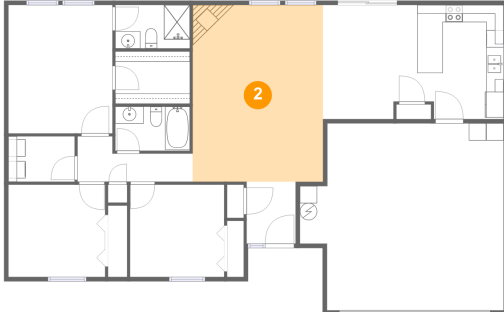

Scan captured on Thu, 14 Nov 2024 17:52:08 GMT

Information is calculated by Cubicasa technology deemed highly reliable but not guaranteed.

2009 Jonathon Dr, Monticello, IL, US

#		Dimensions	sqft	Counted as living area
12	Bedroom	11'3" x 10'9"	121 sq. ft	Yes
13	Hall	13'5" x 5'3"	52 sq. ft	Yes

2009 Jonathon Dr, Monticello, IL, US

1 Floor 1 - Garage

Dimensions: 23'8" x 21'9"
Area: 467 sq. ft
Counted as living area: No

Heated: No
Finished: No
Enclosed: Yes
Contiguous: Yes
Permitted: Yes
Wet space: No
Addition: No
Conversion: No

2 Floor 1 - Living Room

Dimensions: 15'2" x 20'6"
Area: 311 sq. ft
Counted as living area: Yes

Heated: Yes
Finished: Yes
Enclosed: Yes
Contiguous: Yes
Permitted: Yes
Wet space: No
Addition: No
Conversion: No

2009 Jonathon Dr, Monticello, IL, US

3 Floor 1 - Utility

Dimensions: 7'8" x 5'3"
Area: 41 sq. ft
Counted as living area: Yes

Heated: Yes
Finished: Yes
Enclosed: Yes
Contiguous: Yes
Permitted: Yes
Wet space: No
Addition: No
Conversion: No