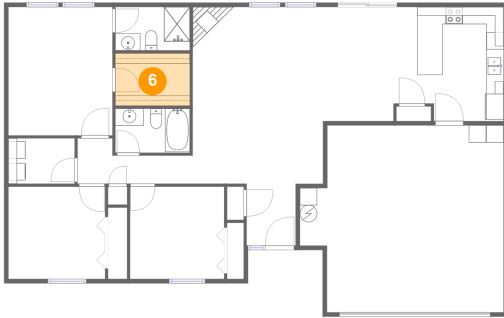

2009 Jonathon Dr, Monticello, IL, US

3 Floor 1 - Utility

Dimensions: 7'8" x 5'3"
Area: 41 sq. ft
Counted as living area: Yes

Heated: Yes
Finished: Yes
Enclosed: Yes
Contiguous: Yes
Permitted: Yes
Wet space: No
Addition: No
Conversion: No

4 Floor 1 - Entry

Dimensions: 5'8" x 7'2"
Area: 41 sq. ft
Counted as living area: Yes

Heated: Yes
Finished: Yes
Enclosed: Yes
Contiguous: Yes
Permitted: Yes
Wet space: No
Addition: No
Conversion: No

5 Floor 1 - Kitchen

Dimensions: 10'0" x 13'3"
Area: 129 sq. ft
Counted as living area: Yes

Heated: Yes
Finished: Yes
Enclosed: Yes
Contiguous: Yes
Permitted: Yes
Wet space: No
Addition: No
Conversion: No

2009 Jonathon Dr, Monticello, IL, US

6 Floor 1 - Cl

Dimensions: 8'8" x 6'1"
Area: 53 sq. ft
Counted as living area: Yes

Heated: Yes
Finished: Yes
Enclosed: Yes
Contiguous: Yes
Permitted: Yes
Wet space: No
Addition: No
Conversion: No

7 Floor 1 - Dining Room