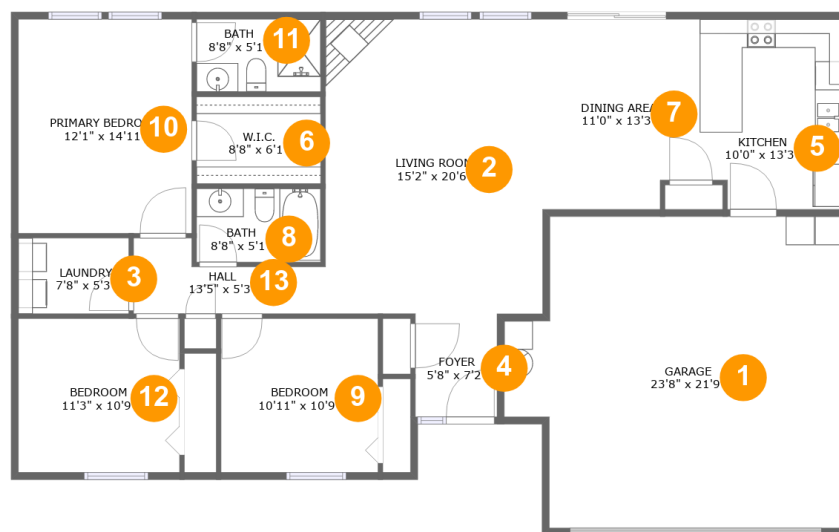

2009 Jonathon Dr, Monticello, IL, US

Property summary

 **1** Garages

 **3** Bedrooms

 **2** Bathrooms

 **0** Half baths

 **1** Floors

 **1,466** Gross living area sqft

 **1,959** Total sqft

2009 Jonathon Dr, Monticello, IL, US**Room dimensions**

Floor 1

Total sqft: 1959 Living area: 1466

#		Dimensions	sqft	Counted as living area
1	Garage	23'8" x 21'9"	467 sq. ft	No
2	Living Room	15'2" x 20'6"	311 sq. ft	Yes
3	Utility	7'8" x 5'3"	41 sq. ft	Yes
4	Entry	5'8" x 7'2"	41 sq. ft	Yes
5	Kitchen	10'0" x 13'3"	129 sq. ft	Yes
6	Cl	8'8" x 6'1"	53 sq. ft	Yes
7	Dining Room	11'0" x 13'3"	140 sq. ft	Yes
8	Bath	8'8" x 5'1"	44 sq. ft	Yes
9	Bedroom	10'11" x 10'9"	117 sq. ft	Yes
10	Bedroom	12'1" x 14'11"	181 sq. ft	Yes
11	Bath	8'8" x 5'1"	44 sq. ft	Yes

2009 Jonathon Dr, Monticello, IL, US

12 Floor 1 - Bedroom

Dimensions: 11'3" x 10'9"
Area: 121 sq. ft
Counted as living area: Yes

Heated: Yes
Finished: Yes
Enclosed: Yes
Contiguous: Yes
Permitted: Yes
Wet space: No
Addition: No
Conversion: No

13 Floor 1 - Hall

Dimensions: 13'5" x 5'3"
Area: 52 sq. ft
Counted as living area: Yes

Heated: Yes
Finished: Yes
Enclosed: Yes
Contiguous: Yes
Permitted: Yes
Wet space: No
Addition: No
Conversion: No