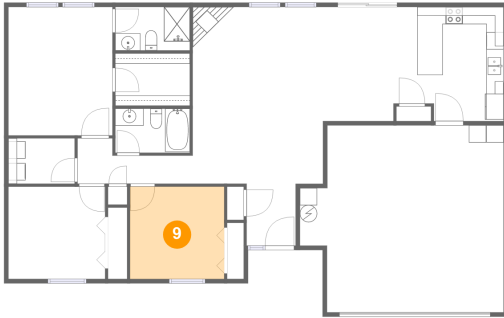

6 Floor 1 - Cl

Dimensions: 8'8" x 6'1"
Area: 53 sq. ft
Counted as living area: Yes

Heated: Yes
Finished: Yes
Enclosed: Yes
Contiguous: Yes
Permitted: Yes
Wet space: No
Addition: No
Conversion: No

7 Floor 1 - Dining Room

Dimensions: 11'0" x 13'3"
Area: 140 sq. ft
Counted as living area: Yes

Heated: Yes
Finished: Yes
Enclosed: Yes
Contiguous: Yes
Permitted: Yes
Wet space: No
Addition: No
Conversion: No

8 Floor 1 - Bath

Dimensions: 8'8" x 5'1"
Area: 44 sq. ft
Counted as living area: Yes

Heated: Yes
Finished: Yes
Enclosed: Yes
Contiguous: Yes
Permitted: Yes
Wet space: Yes
Addition: No
Conversion: No

2009 Jonathon Dr, Monticello, IL, US

9 Floor 1 - Bedroom

Dimensions: 10'11" x 10'9"
Area: 117 sq. ft
Counted as living area: Yes