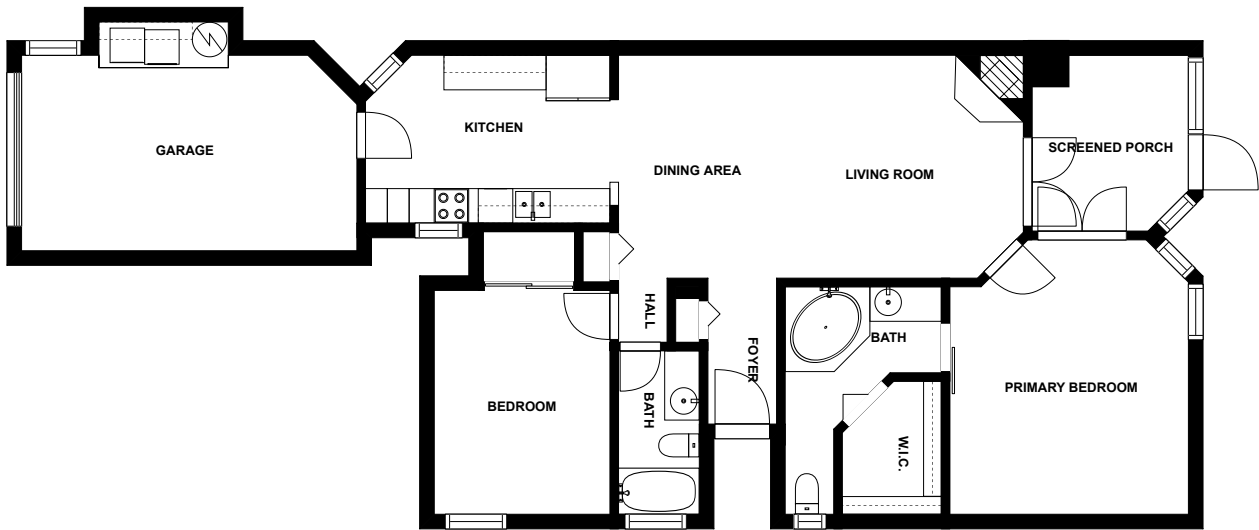

Home report

2675 Walnut Dr
Dunedin

Highlights

1 Kitchen

1 Living room

2 Bedroom

2 Bath

14 Doors

Dunedin Heliport, 2.5 mi

Floor plan

fvm

SIZES AND DIMENSIONS ARE APPROXIMATE, ACTUAL MAY VARY.

Appendix 1: Data sheet

Closet - 1	Closet - WalkIn - 1	Bath - 2
Outdoor - 1	Outdoor - Porch - 1	Outdoor - Porch - Screen - 1
Bedroom - 2	Bedroom - Master - 1	Kitchen - 1
Entry - 1	Entry - Foyer - 1	Hall - 1
LivingRoom - 1	Dining - 1	Dining - Open - 1
Garage - 1		