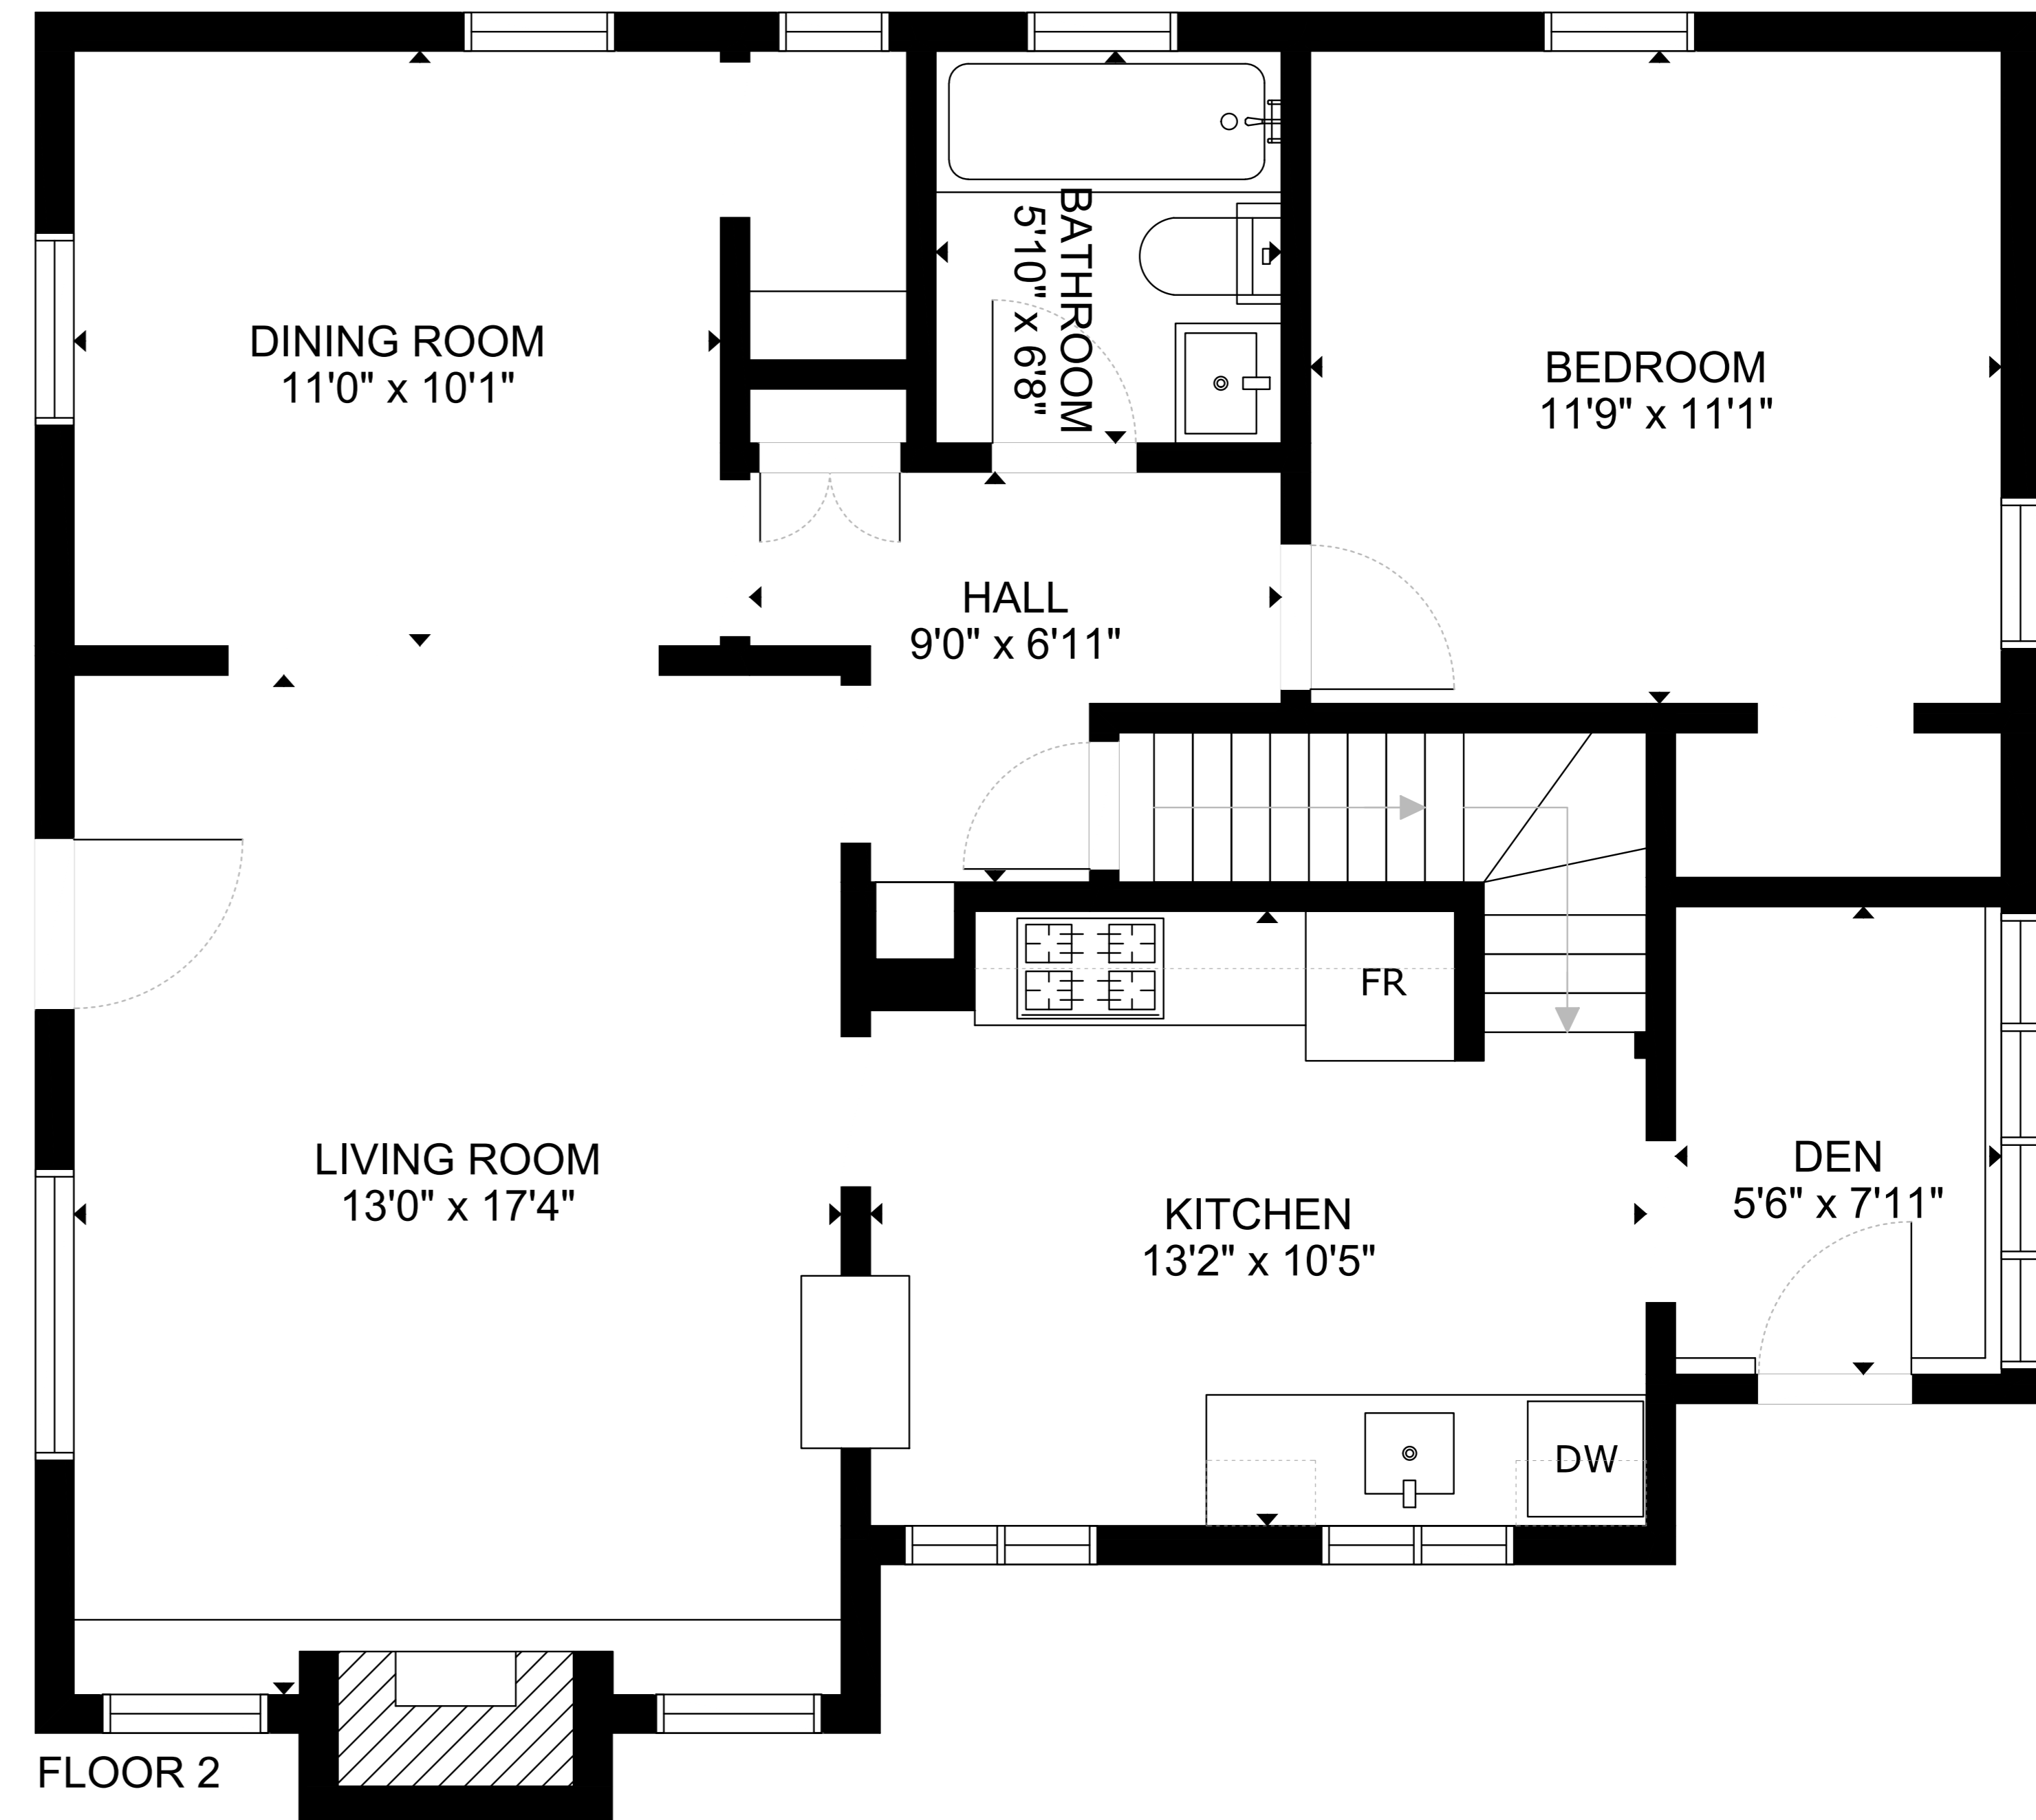

FLOOR 3

FLOOR 1

FLOOR 2

GROSS INTERNAL AREA
 FLOOR 1: 756 sq.ft, FLOOR 2: 845 sq.ft, FLOOR 3: 356 sq.ft
 TOTAL: 1957 sq.ft

SIZES AND DIMENSIONS ARE APPROXIMATE, ACTUAL MAY VARY.