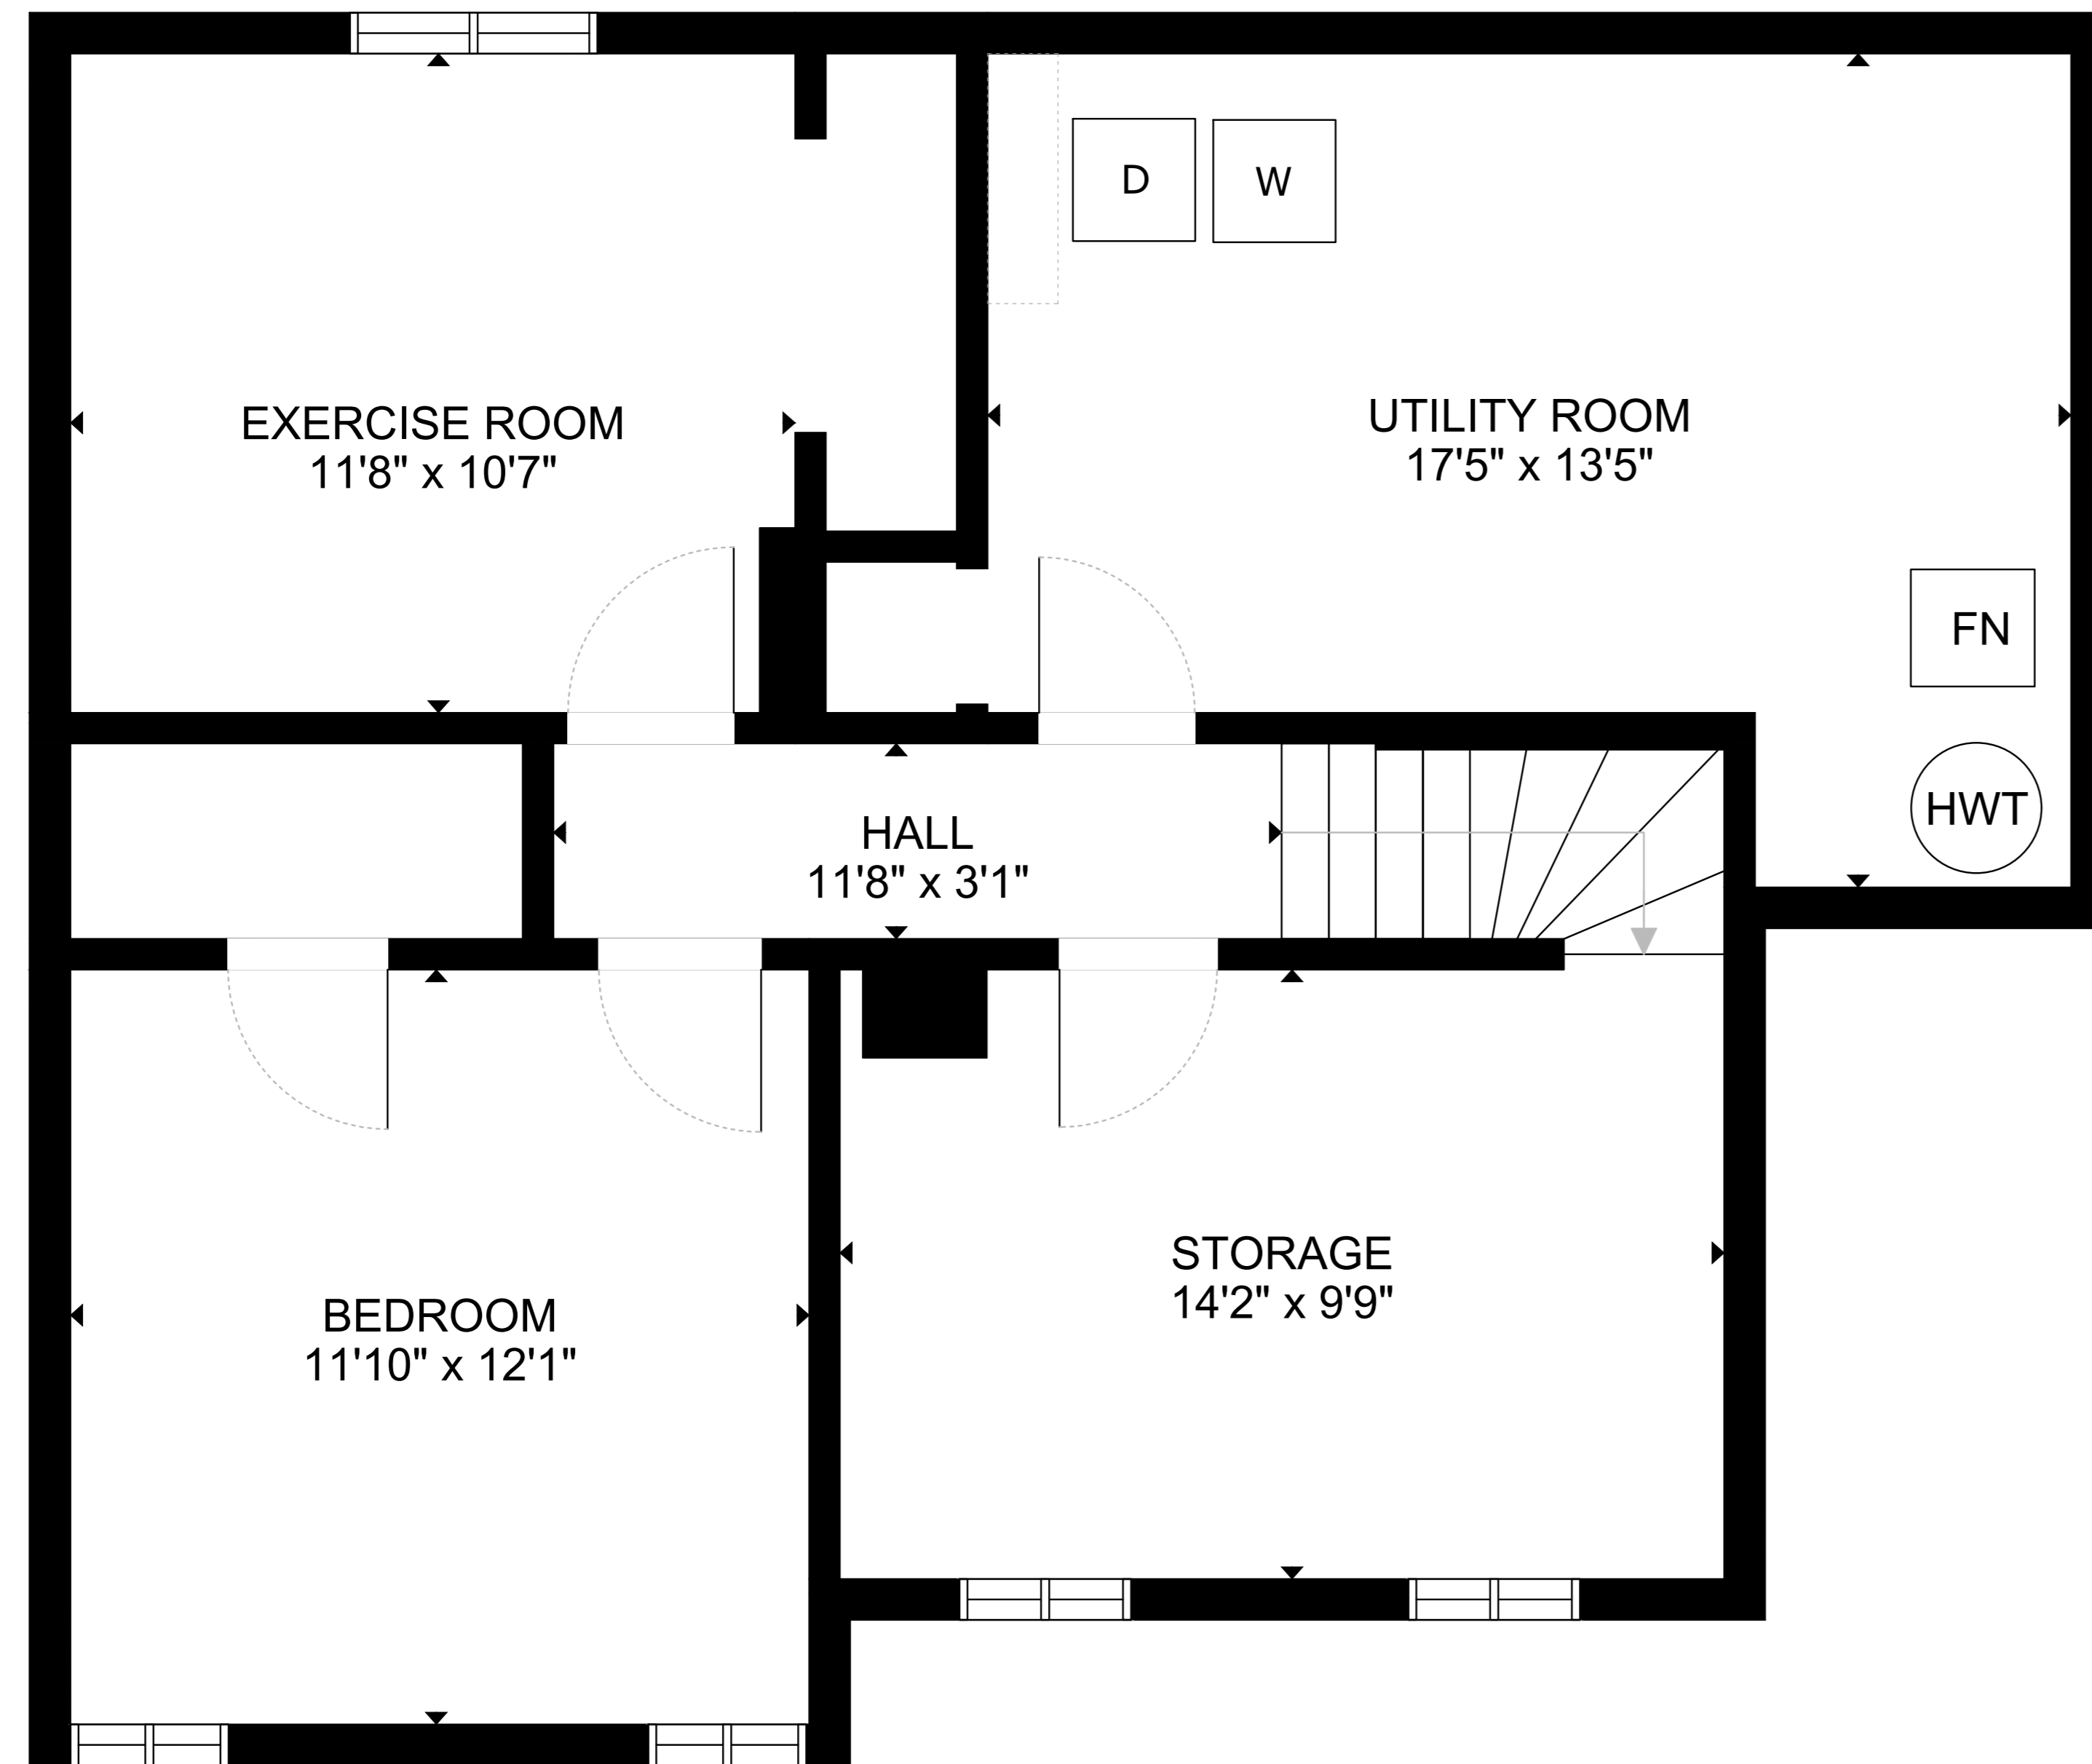

FLOOR 3

FLOOR 1

FLOOR 2

GROSS INTERNAL AREA
 FLOOR 1: 756 sq.ft, FLOOR 2: 845 sq.ft, FLOOR 3: 356 sq.ft
 TOTAL: 1957 sq.ft

SIZES AND DIMENSIONS ARE APPROXIMATE, ACTUAL MAY VARY.