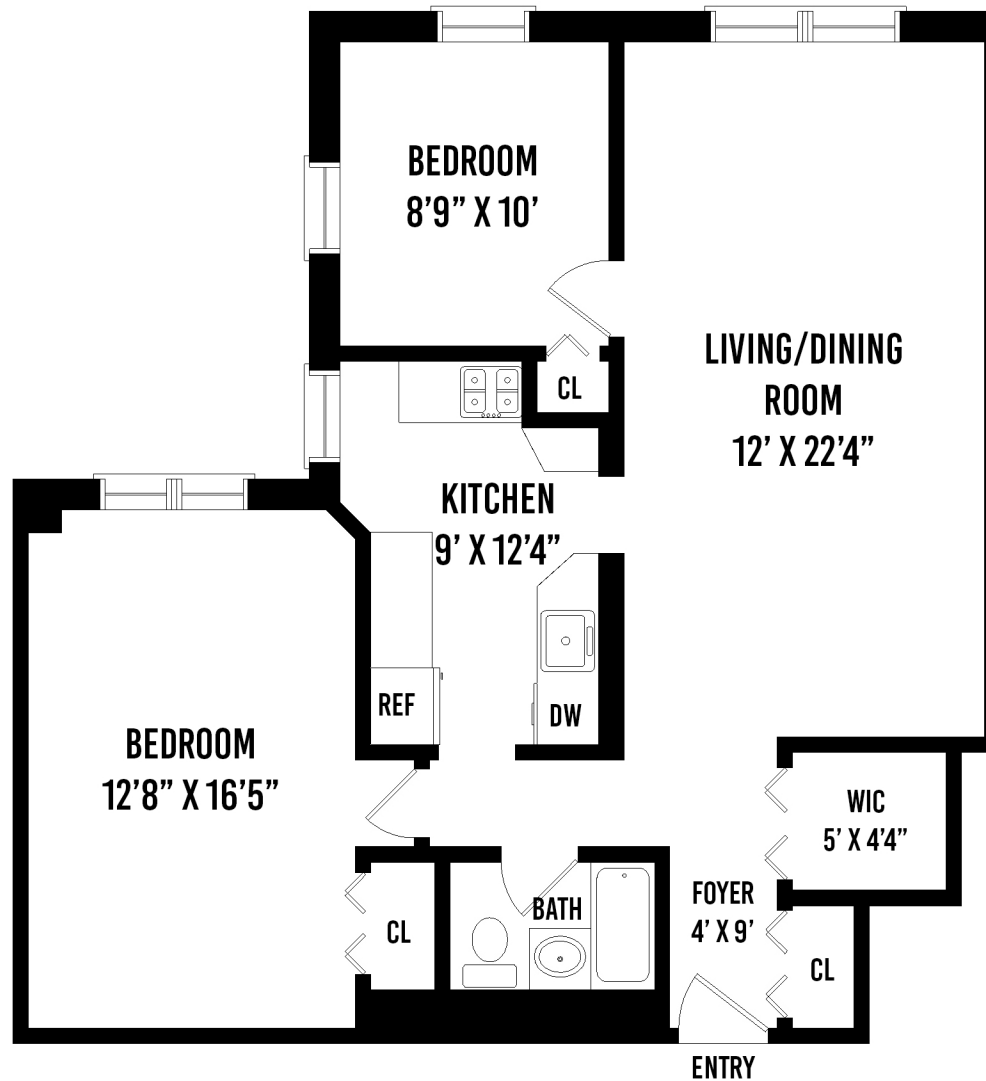

142-05 ROOSEVELT AVENUE APT 435 FLUSHING NY

PREPARED BY HOME MEDIA GROUP INC. TEL 212-731-2301

THIS FLOOR PLAN ILLUSTRATION IS AN APPROXIMATION OF EXISTING STRUCTURES AND FEATURES AND IS PROVIDED FOR CONVENIENCE ONLY WITH THE PERMISSION OF THE SELLER. ALL MEASUREMENTS ARE APPROXIMATE AND NOT GUARANTEED TO BE EXACT OR TO SCALE.