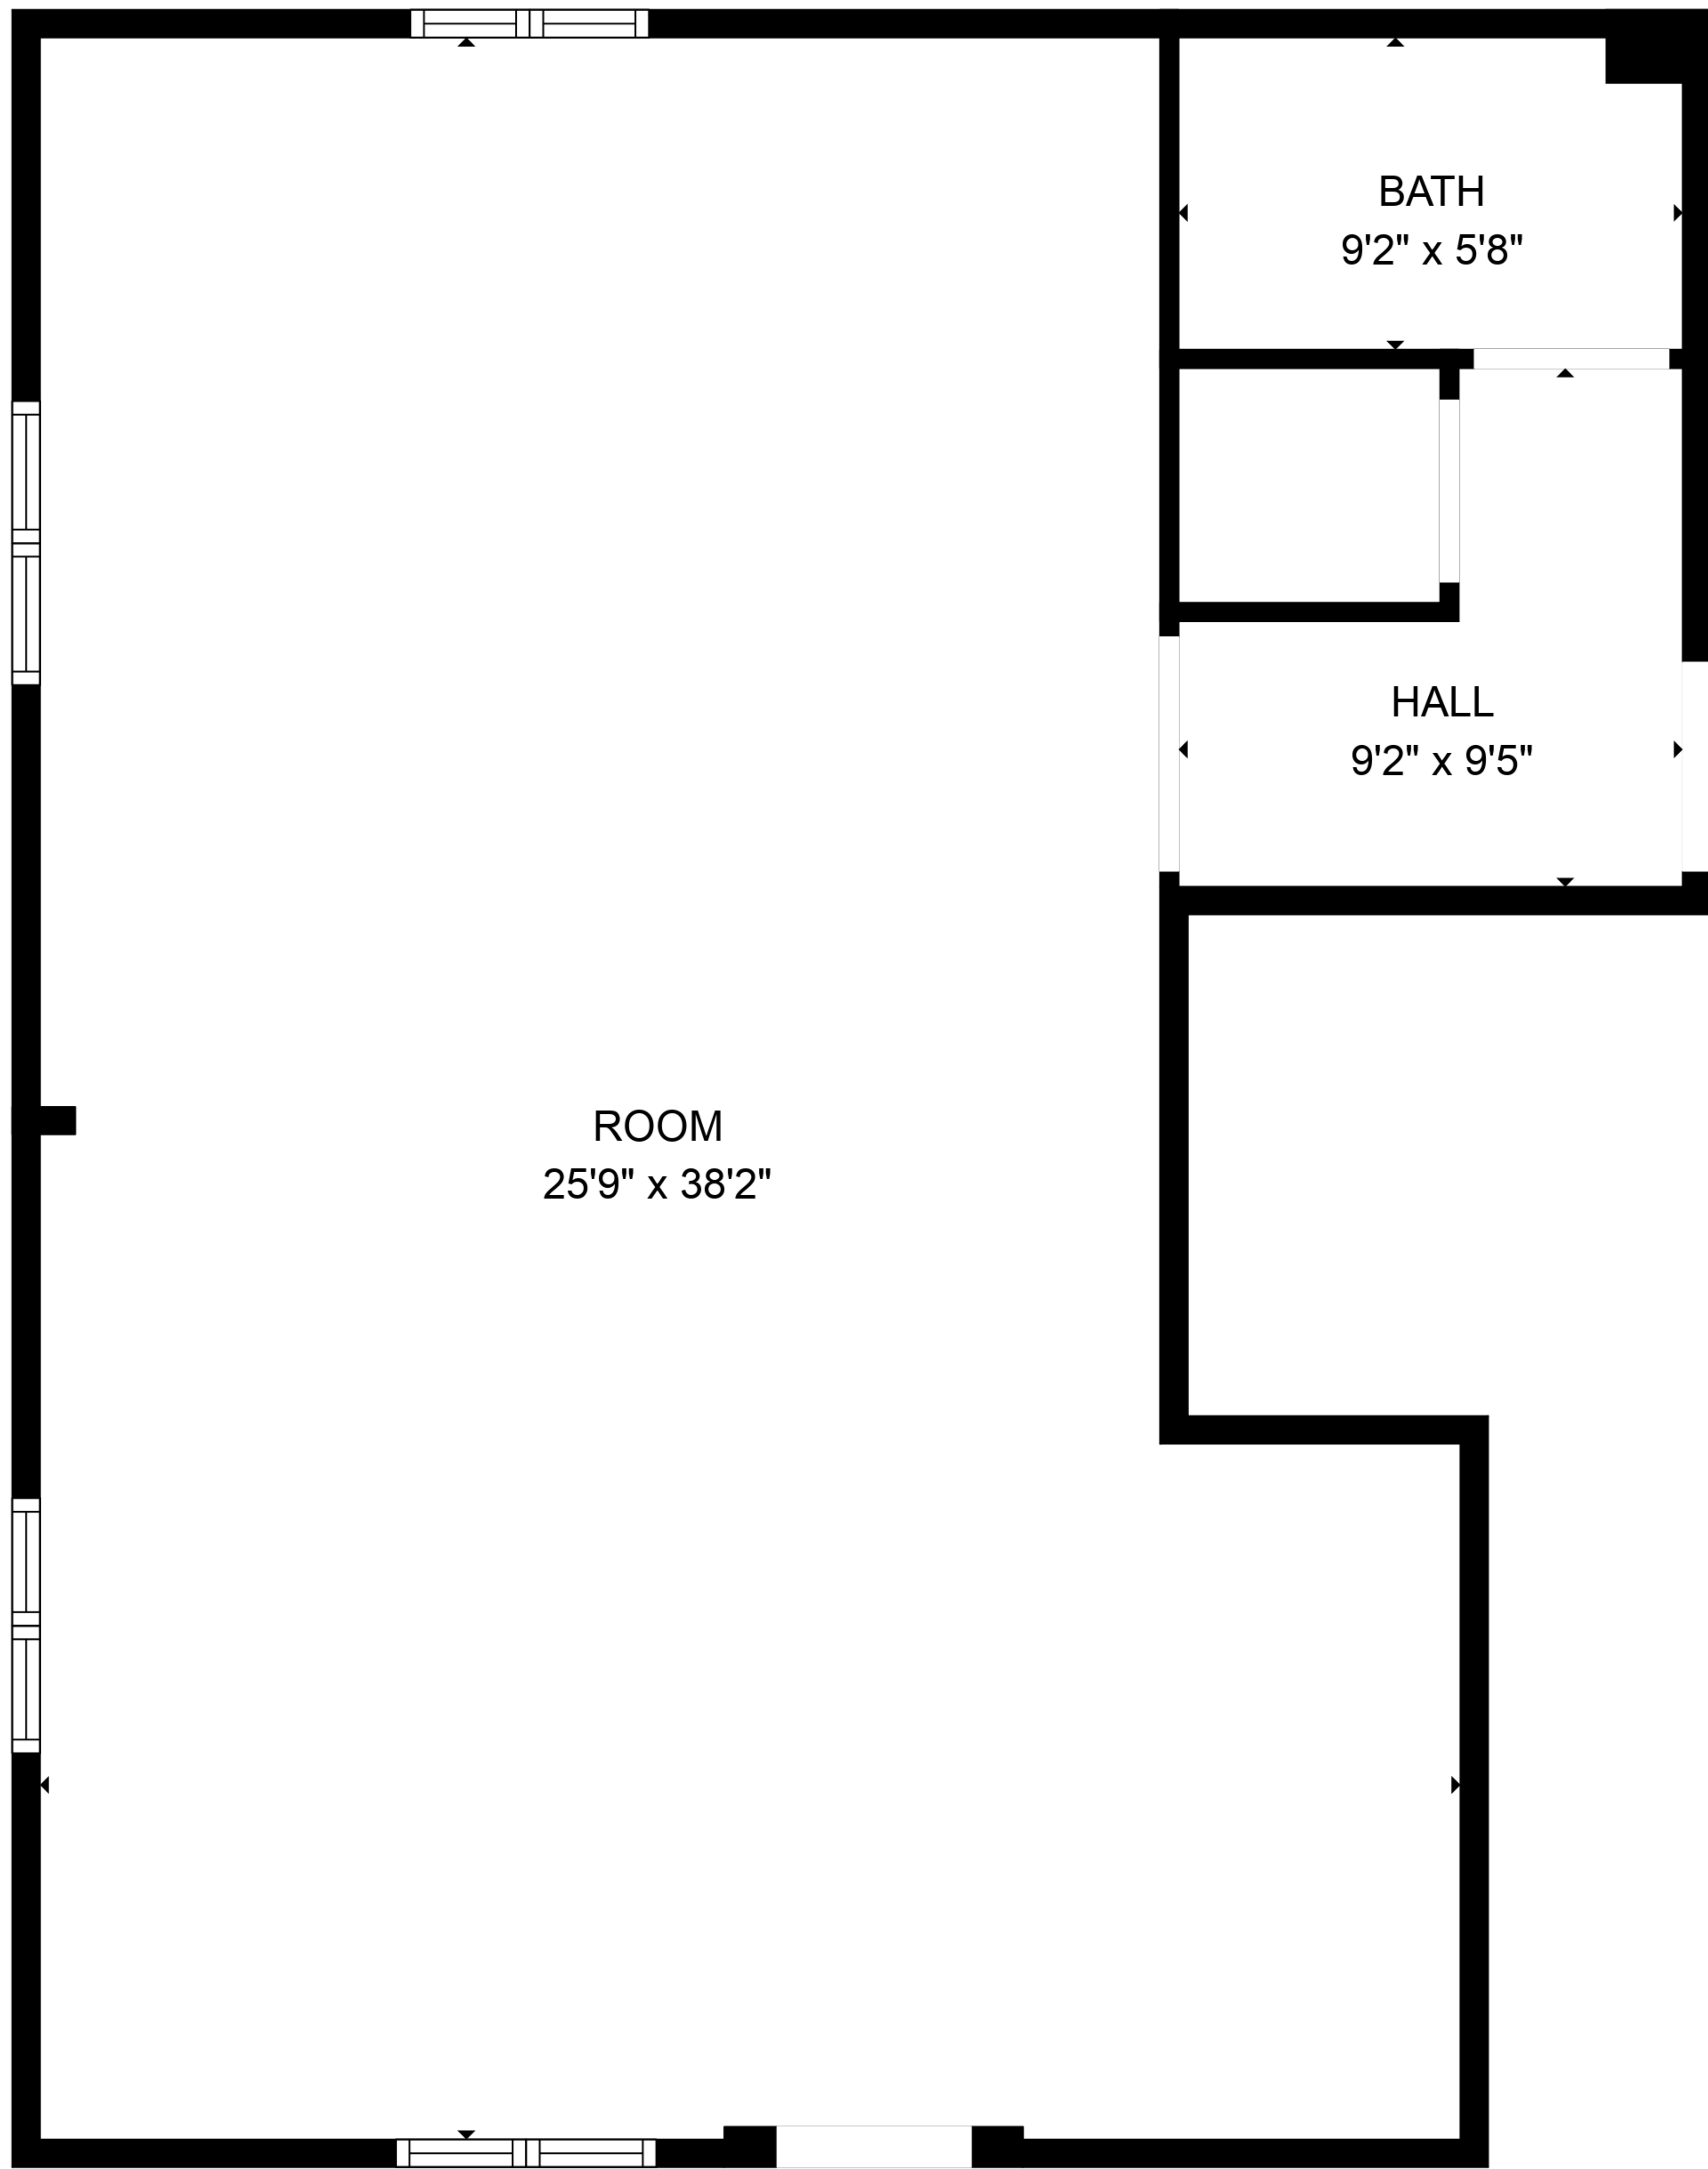

ROOM
25'9" x 38'2"

BATH
9'2" x 5'8"

HALL
9'2" x 9'5"

TOTAL: 990 sq. ft
FLOOR 1: 990 sq. ft

ROOM
25'9" x 38'2"

BATH
9'2" x 5'8"

HALL
9'2" x 9'5"

TOTAL: 990 sq. ft
FLOOR 1: 990 sq. ft