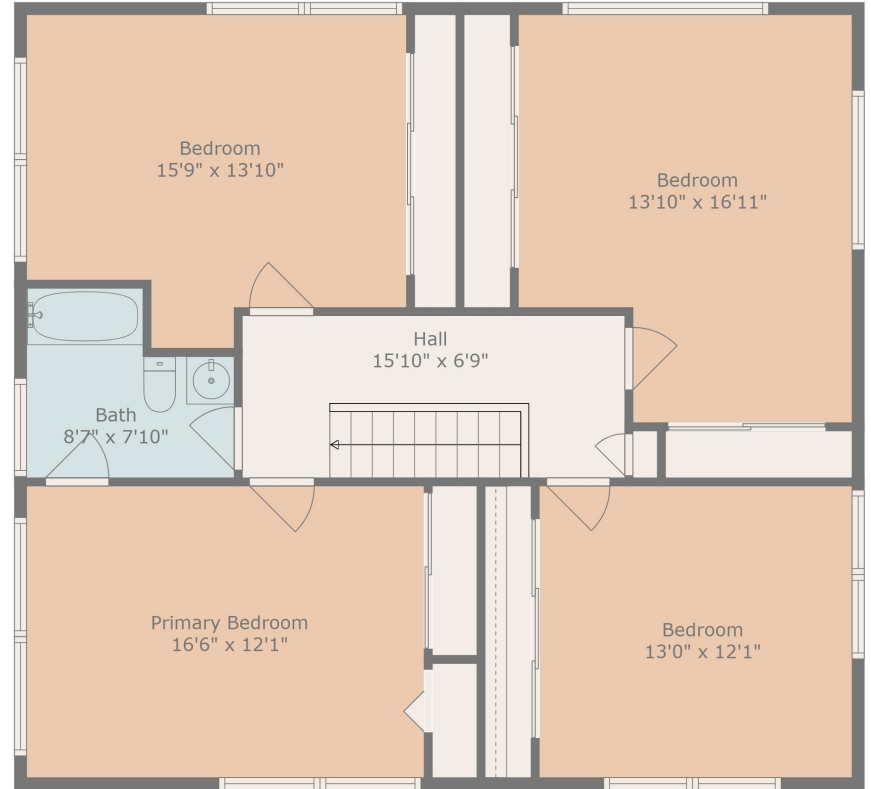

Floor 1

Floor 2

Total scanned area: 2680 sq. ft

Measurements Are Calculated By Cubicasa Technology. Deemed Highly Reliable But Not Guaranteed.

Total scanned area: 2680 sq. ft

Measurements Are Calculated By Cubicasa Technology. Deemed Highly Reliable But Not Guaranteed.

Total scanned area: 2680 sq. ft

Measurements Are Calculated By Cubicasa Technology. Deemed Highly Reliable But Not Guaranteed.