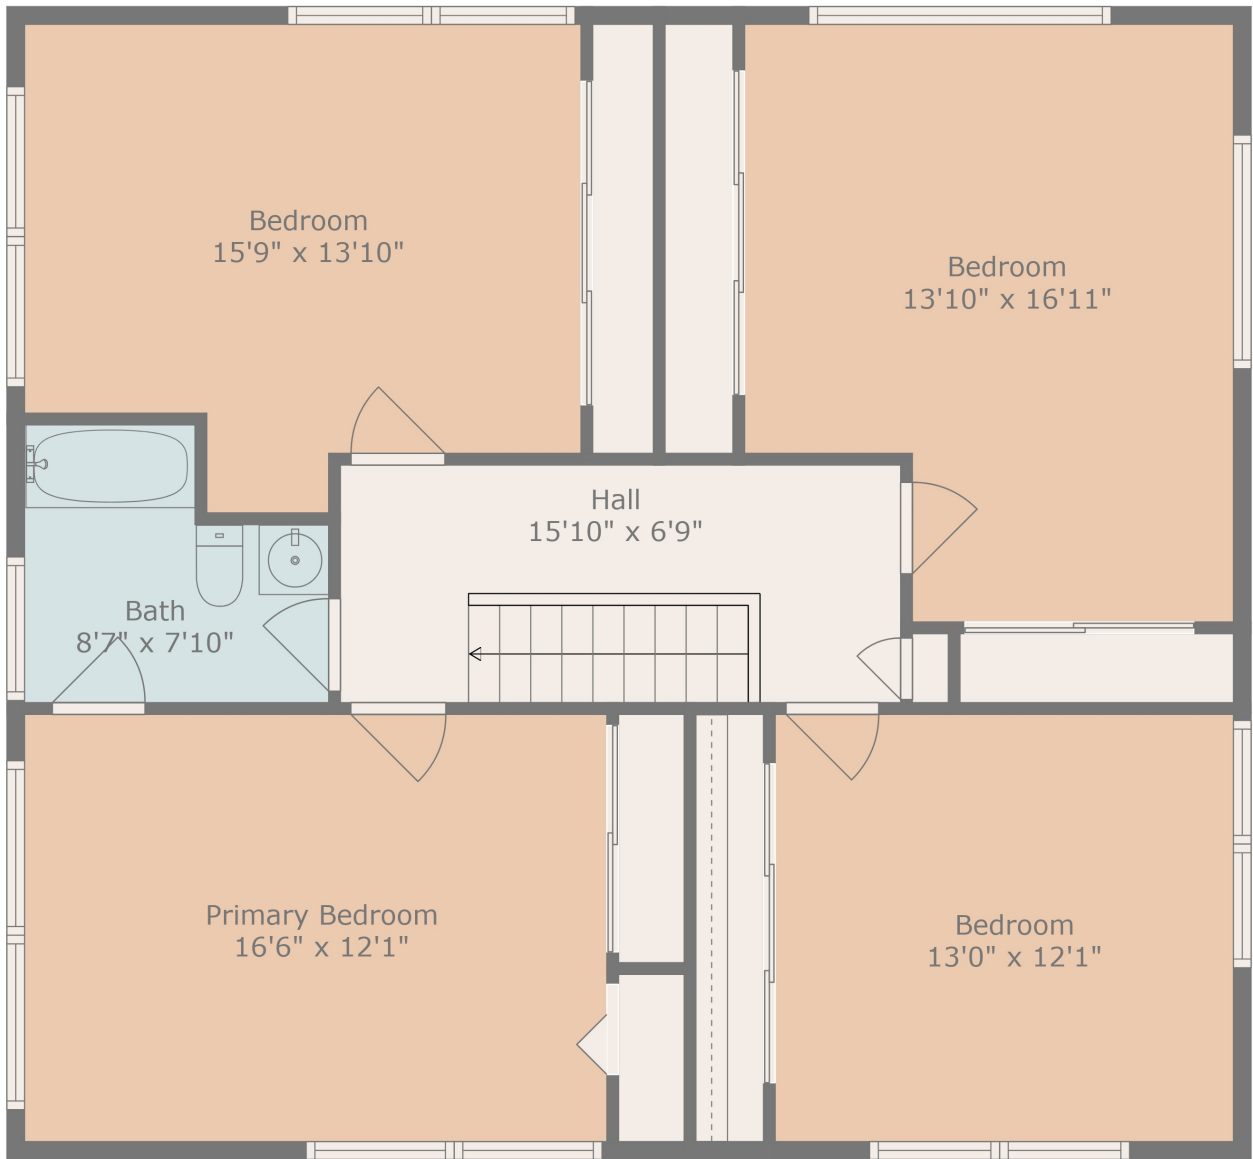

Floor 1

Floor 2

Total scanned area: 2680 sq. ft

Measurements Are Calculated By Cubicasa Technology. Deemed Highly Reliable But Not Guaranteed.

Total scanned area: 2680 sq. ft

Measurements Are Calculated By Cubicasa Technology. Deemed Highly Reliable But Not Guaranteed.

Total scanned area: 2680 sq. ft

Measurements Are Calculated By Cubicasa Technology. Deemed Highly Reliable But Not Guaranteed.