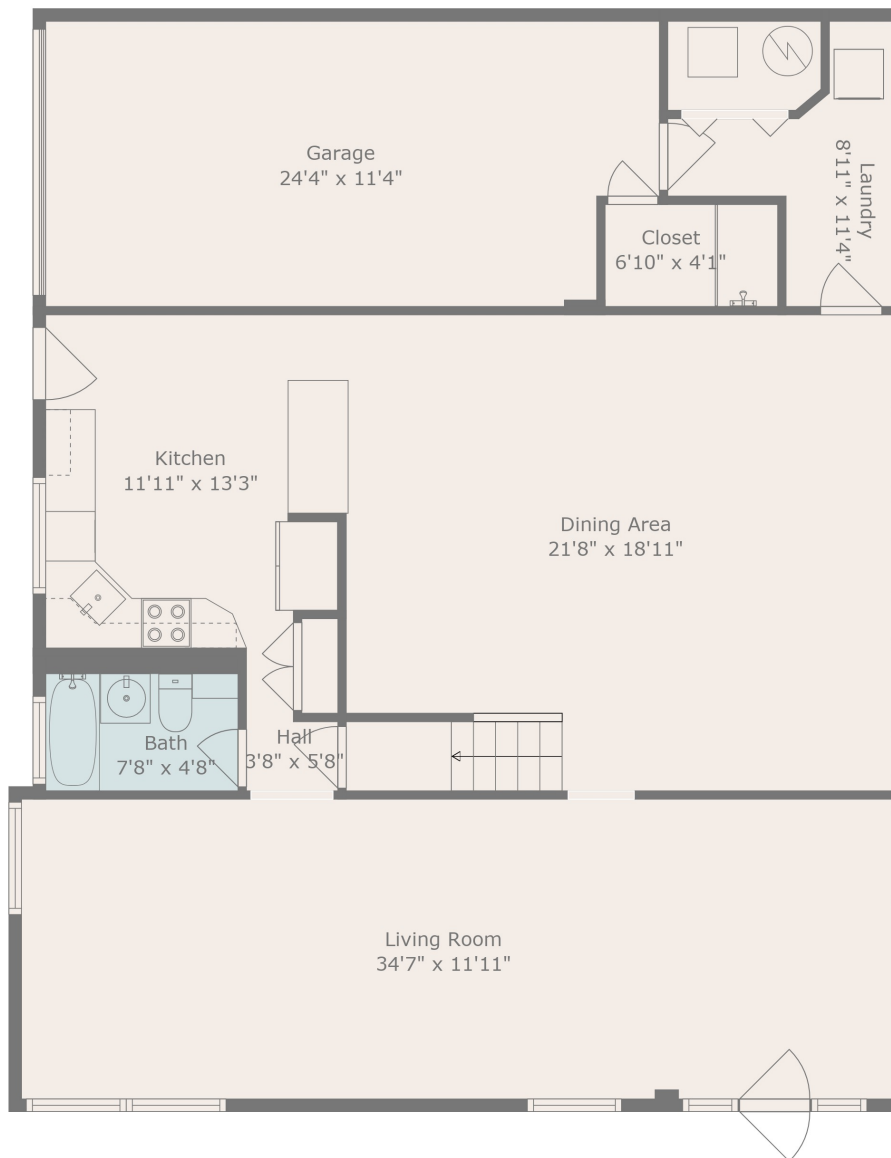

Floor 1

Floor 2

Total scanned area: 2680 sq. ft

Measurements Are Calculated By Cubicasa Technology. Deemed Highly Reliable But Not Guaranteed.

Total scanned area: 2680 sq. ft

Measurements Are Calculated By Cubicasa Technology. Deemed Highly Reliable But Not Guaranteed.

Total scanned area: 2680 sq. ft

Measurements Are Calculated By Cubicasa Technology. Deemed Highly Reliable But Not Guaranteed.