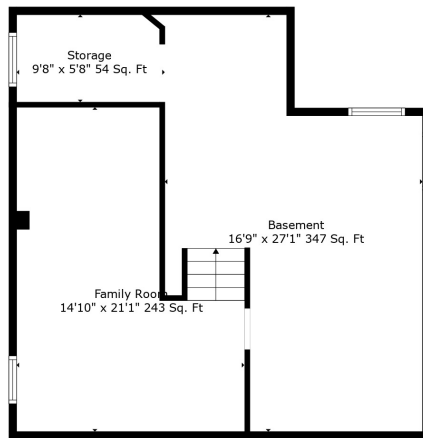

Floor 2

Floor 3

Floor 1

Floor 4

Total scanned area: 3123 sq. ft

Attic
11'5" x 14'4" 62 Sq. Ft

Bedroom
28'11" x 15'10" 145 Sq. Ft

Total scanned area: 3123 sq. ft

Measurements Are Calculated By Cubicasa Technology. Deemed Highly Reliable But Not Guaranteed.

Total scanned area: 3123 sq. ft

Total scanned area: 3123 sq. ft

Measurements Are Calculated By Cubicasa Technology. Deemed Highly Reliable But Not Guaranteed.

Family Room
14'10" x 21'1" 243 Sq. Ft

Basement
16'9" x 27'1" 347 Sq. Ft

Storage
9'8" x 5'8" 54 Sq. Ft

Total scanned area: 3123 sq. ft

Measurements Are Calculated By Cubicasa Technology. Deemed Highly Reliable But Not Guaranteed.