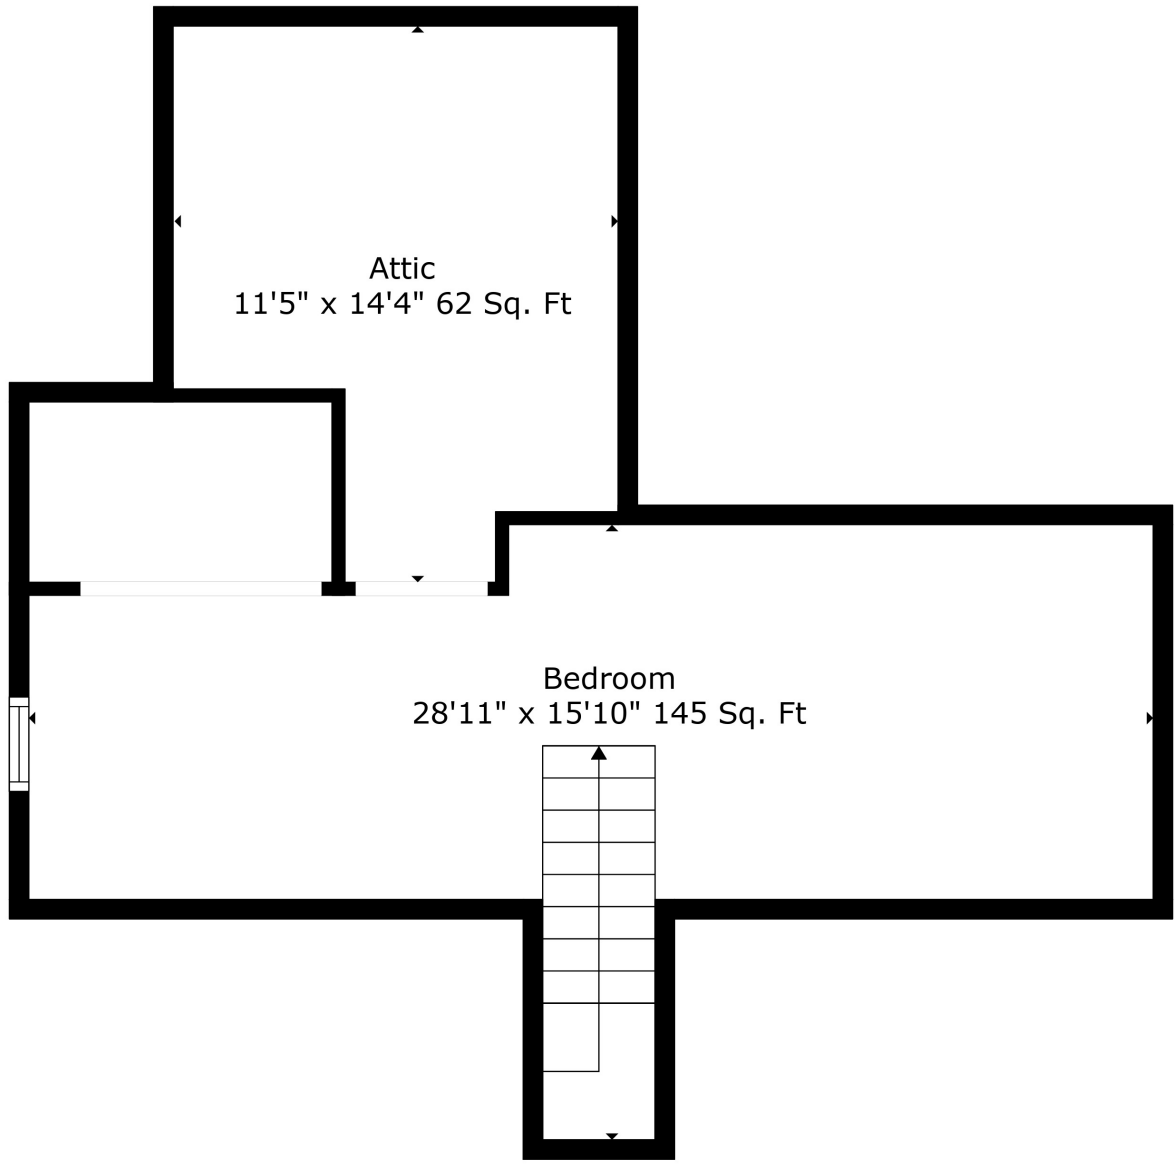

Floor 2

Floor 3

Floor 1

Floor 4

Total scanned area: 3123 sq. ft

Attic
11'5" x 14'4" 62 Sq. Ft

Bedroom
28'11" x 15'10" 145 Sq. Ft

Total scanned area: 3123 sq. ft

Measurements Are Calculated By Cubicasa Technology. Deemed Highly Reliable But Not Guaranteed.

Total scanned area: 3123 sq. ft

Total scanned area: 3123 sq. ft

Measurements Are Calculated By Cubicasa Technology. Deemed Highly Reliable But Not Guaranteed.

Family Room
14'10" x 21'1" 243 Sq. Ft

Basement
16'9" x 27'1" 347 Sq. Ft

Storage
9'8" x 5'8" 54 Sq. Ft

Total scanned area: 3123 sq. ft

Measurements Are Calculated By Cubicasa Technology. Deemed Highly Reliable But Not Guaranteed.