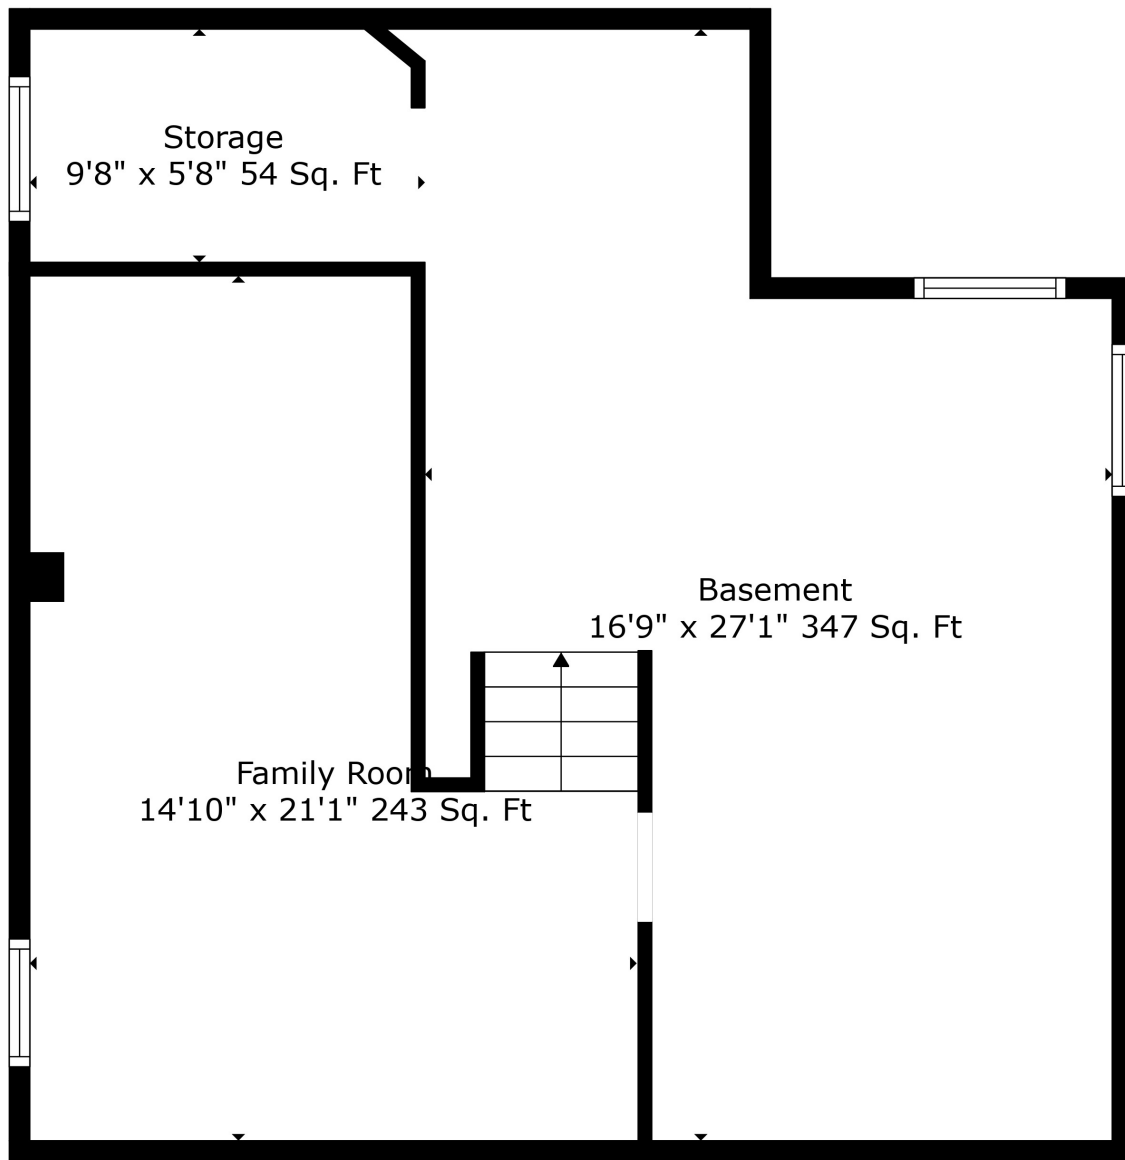

Floor 2

Floor 3

Floor 1

Floor 4

Total scanned area: 3123 sq. ft

Attic
11'5" x 14'4" 62 Sq. Ft

Bedroom
28'11" x 15'10" 145 Sq. Ft

Total scanned area: 3123 sq. ft

Measurements Are Calculated By Cubicasa Technology. Deemed Highly Reliable But Not Guaranteed.

Total scanned area: 3123 sq. ft

Total scanned area: 3123 sq. ft

Measurements Are Calculated By Cubicasa Technology. Deemed Highly Reliable But Not Guaranteed.

Family Room
14'10" x 21'1" 243 Sq. Ft

Basement
16'9" x 27'1" 347 Sq. Ft

Storage
9'8" x 5'8" 54 Sq. Ft

Total scanned area: 3123 sq. ft

Measurements Are Calculated By Cubicasa Technology. Deemed Highly Reliable But Not Guaranteed.