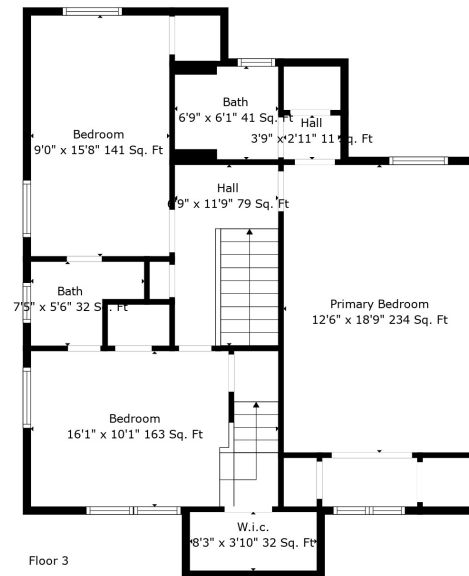

Floor 2

Floor 3

Floor 1

Floor 4

Total scanned area: 3123 sq. ft

Attic
11'5" x 14'4" 62 Sq. Ft

Bedroom
28'11" x 15'10" 145 Sq. Ft

Total scanned area: 3123 sq. ft

Measurements Are Calculated By Cubicasa Technology. Deemed Highly Reliable But Not Guaranteed.

Total scanned area: 3123 sq. ft

Total scanned area: 3123 sq. ft

Measurements Are Calculated By Cubicasa Technology. Deemed Highly Reliable But Not Guaranteed.

Family Room
14'10" x 21'1" 243 Sq. Ft

Basement
16'9" x 27'1" 347 Sq. Ft

Storage
9'8" x 5'8" 54 Sq. Ft

Total scanned area: 3123 sq. ft

Measurements Are Calculated By Cubicasa Technology. Deemed Highly Reliable But Not Guaranteed.