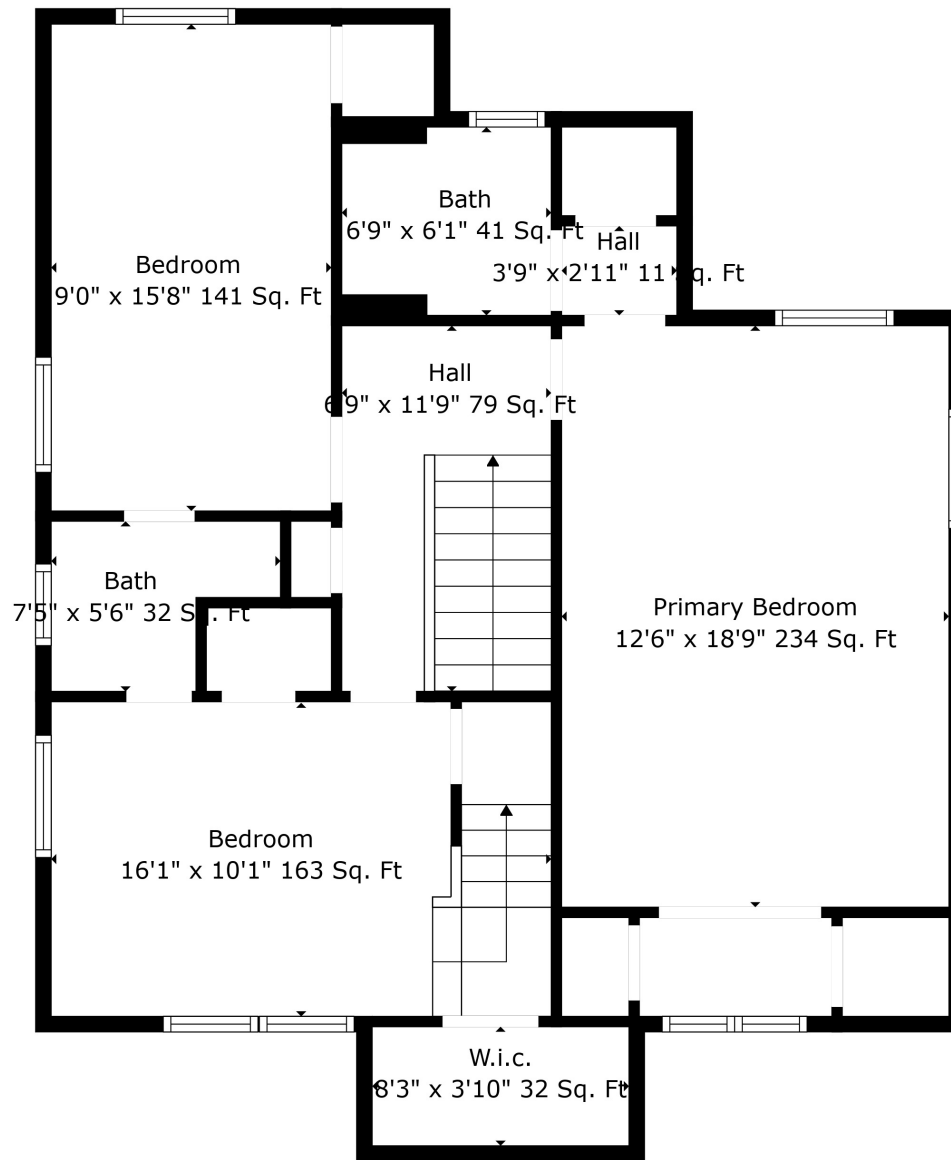

Floor 2

Floor 3

Floor 1

Floor 4

Total scanned area: 3123 sq. ft

Attic
11'5" x 14'4" 62 Sq. Ft

Bedroom
28'11" x 15'10" 145 Sq. Ft

Total scanned area: 3123 sq. ft

Measurements Are Calculated By Cubicasa Technology. Deemed Highly Reliable But Not Guaranteed.

Total scanned area: 3123 sq. ft

Total scanned area: 3123 sq. ft

Measurements Are Calculated By Cubicasa Technology. Deemed Highly Reliable But Not Guaranteed.

Family Room
14'10" x 21'1" 243 Sq. Ft

Basement
16'9" x 27'1" 347 Sq. Ft

Storage
9'8" x 5'8" 54 Sq. Ft

Total scanned area: 3123 sq. ft

Measurements Are Calculated By Cubicasa Technology. Deemed Highly Reliable But Not Guaranteed.