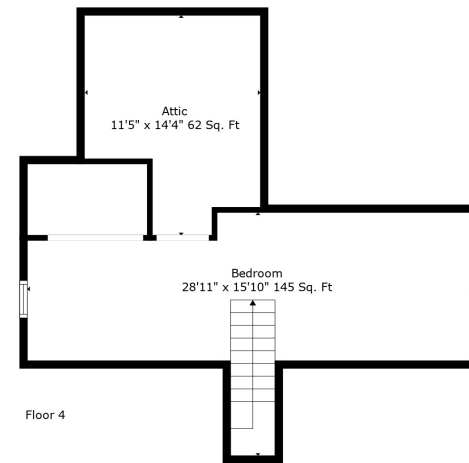

Floor 2

Floor 3

Floor 1

Floor 4

Total scanned area: 3123 sq. ft

Attic
11'5" x 14'4" 62 Sq. Ft

Bedroom
28'11" x 15'10" 145 Sq. Ft

Total scanned area: 3123 sq. ft

Measurements Are Calculated By Cubicasa Technology. Deemed Highly Reliable But Not Guaranteed.

Total scanned area: 3123 sq. ft

Total scanned area: 3123 sq. ft

Measurements Are Calculated By Cubicasa Technology. Deemed Highly Reliable But Not Guaranteed.

Family Room
14'10" x 21'1" 243 Sq. Ft

Basement
16'9" x 27'1" 347 Sq. Ft

Storage
9'8" x 5'8" 54 Sq. Ft

Total scanned area: 3123 sq. ft

Measurements Are Calculated By Cubicasa Technology. Deemed Highly Reliable But Not Guaranteed.