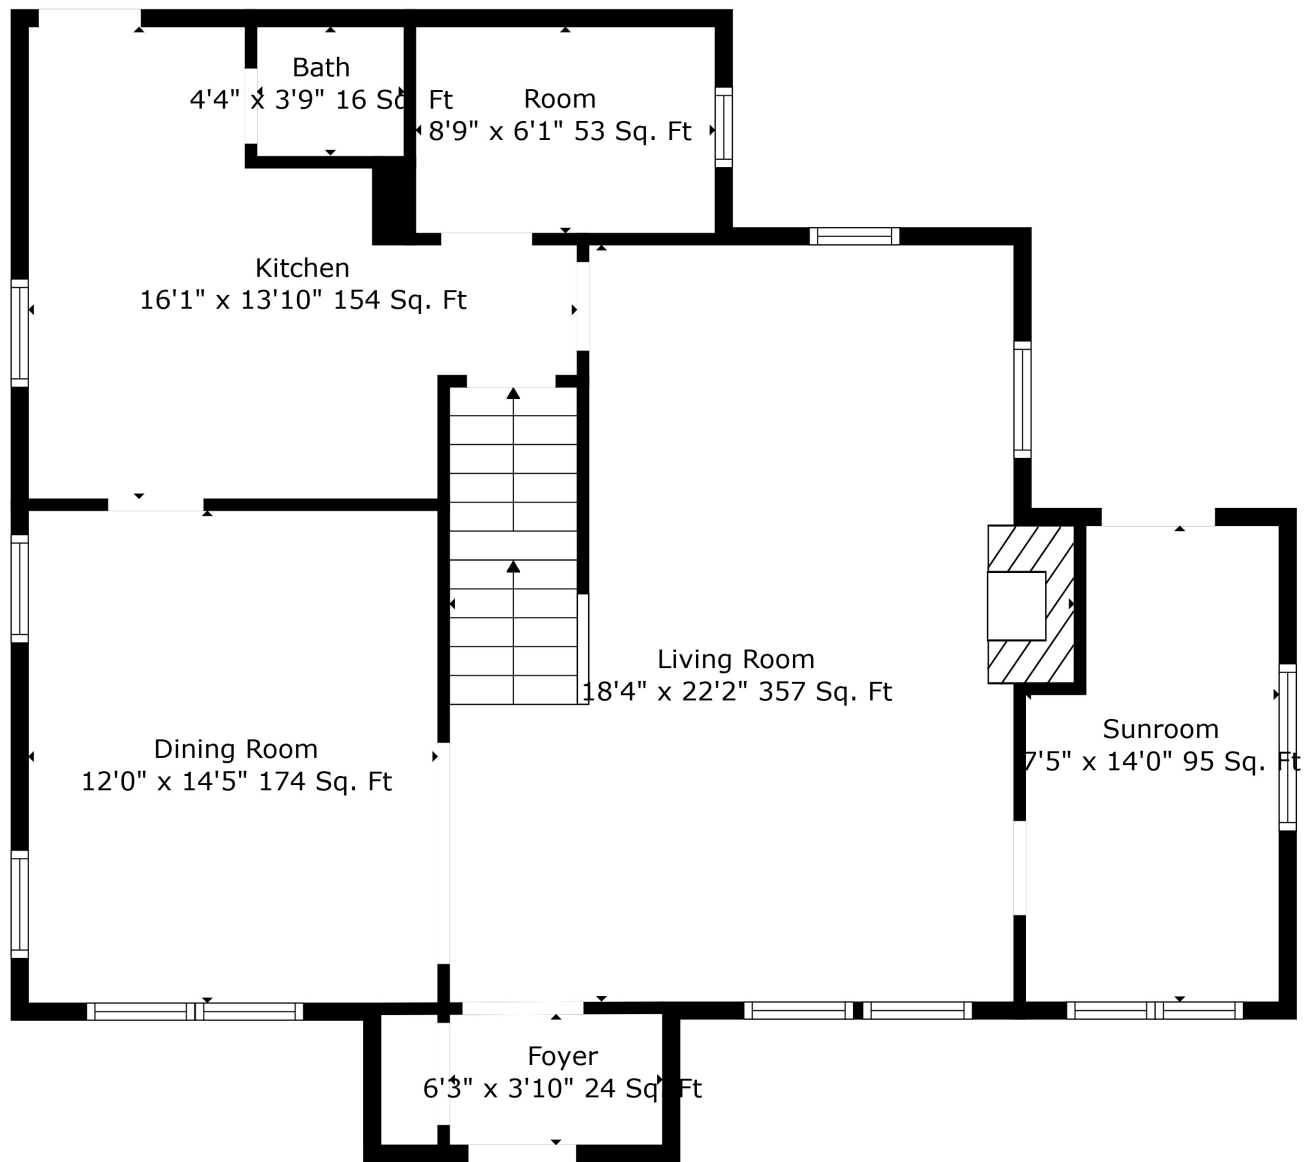

Floor 2

Floor 3

Floor 1

Floor 4

Total scanned area: 3123 sq. ft

Attic
11'5" x 14'4" 62 Sq. Ft

Bedroom
28'11" x 15'10" 145 Sq. Ft

Total scanned area: 3123 sq. ft

Measurements Are Calculated By Cubicasa Technology. Deemed Highly Reliable But Not Guaranteed.

Total scanned area: 3123 sq. ft

Total scanned area: 3123 sq. ft

Measurements Are Calculated By Cubicasa Technology. Deemed Highly Reliable But Not Guaranteed.

Family Room
14'10" x 21'1" 243 Sq. Ft

Basement
16'9" x 27'1" 347 Sq. Ft

Storage
9'8" x 5'8" 54 Sq. Ft

Total scanned area: 3123 sq. ft

Measurements Are Calculated By Cubicasa Technology. Deemed Highly Reliable But Not Guaranteed.