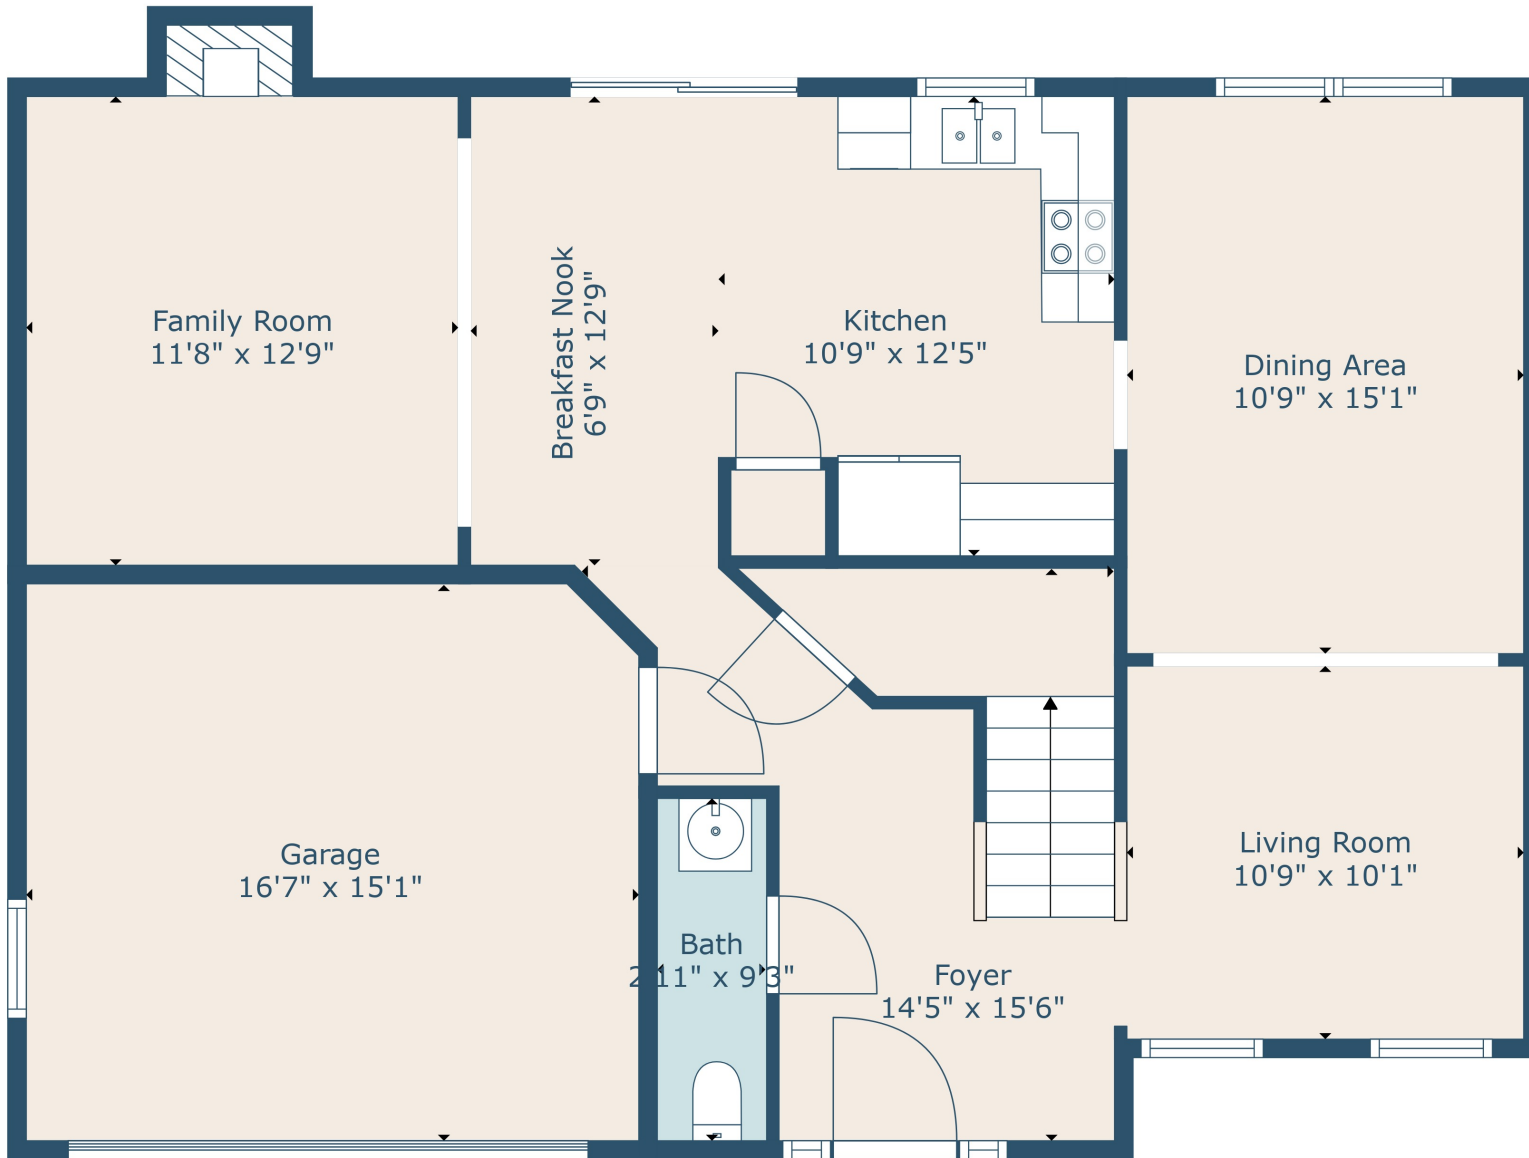

Floor 2

Floor 1

TOTAL: 1924 sq. ft
 FLOOR 1: 856 sq. ft, FLOOR 2: 1068 sq. ft
 EXCLUDED AREAS: GARAGE: 249 sq. ft, FIREPLACE: 5 sq. ft, OPEN TO BELOW: 65 sq. ft

Measurements Are Calculated By Cubicasa Technology. Deemed Highly Reliable But Not Guaranteed.

TOTAL: 1924 sq. ft

FLOOR 1: 856 sq. ft, FLOOR 2: 1068 sq. ft

EXCLUDED AREAS: GARAGE: 249 sq. ft, FIREPLACE: 5 sq. ft, OPEN TO BELOW: 65 sq. ft

Measurements Are Calculated By Cubicasa Technology. Deemed Highly Reliable But Not Guaranteed.