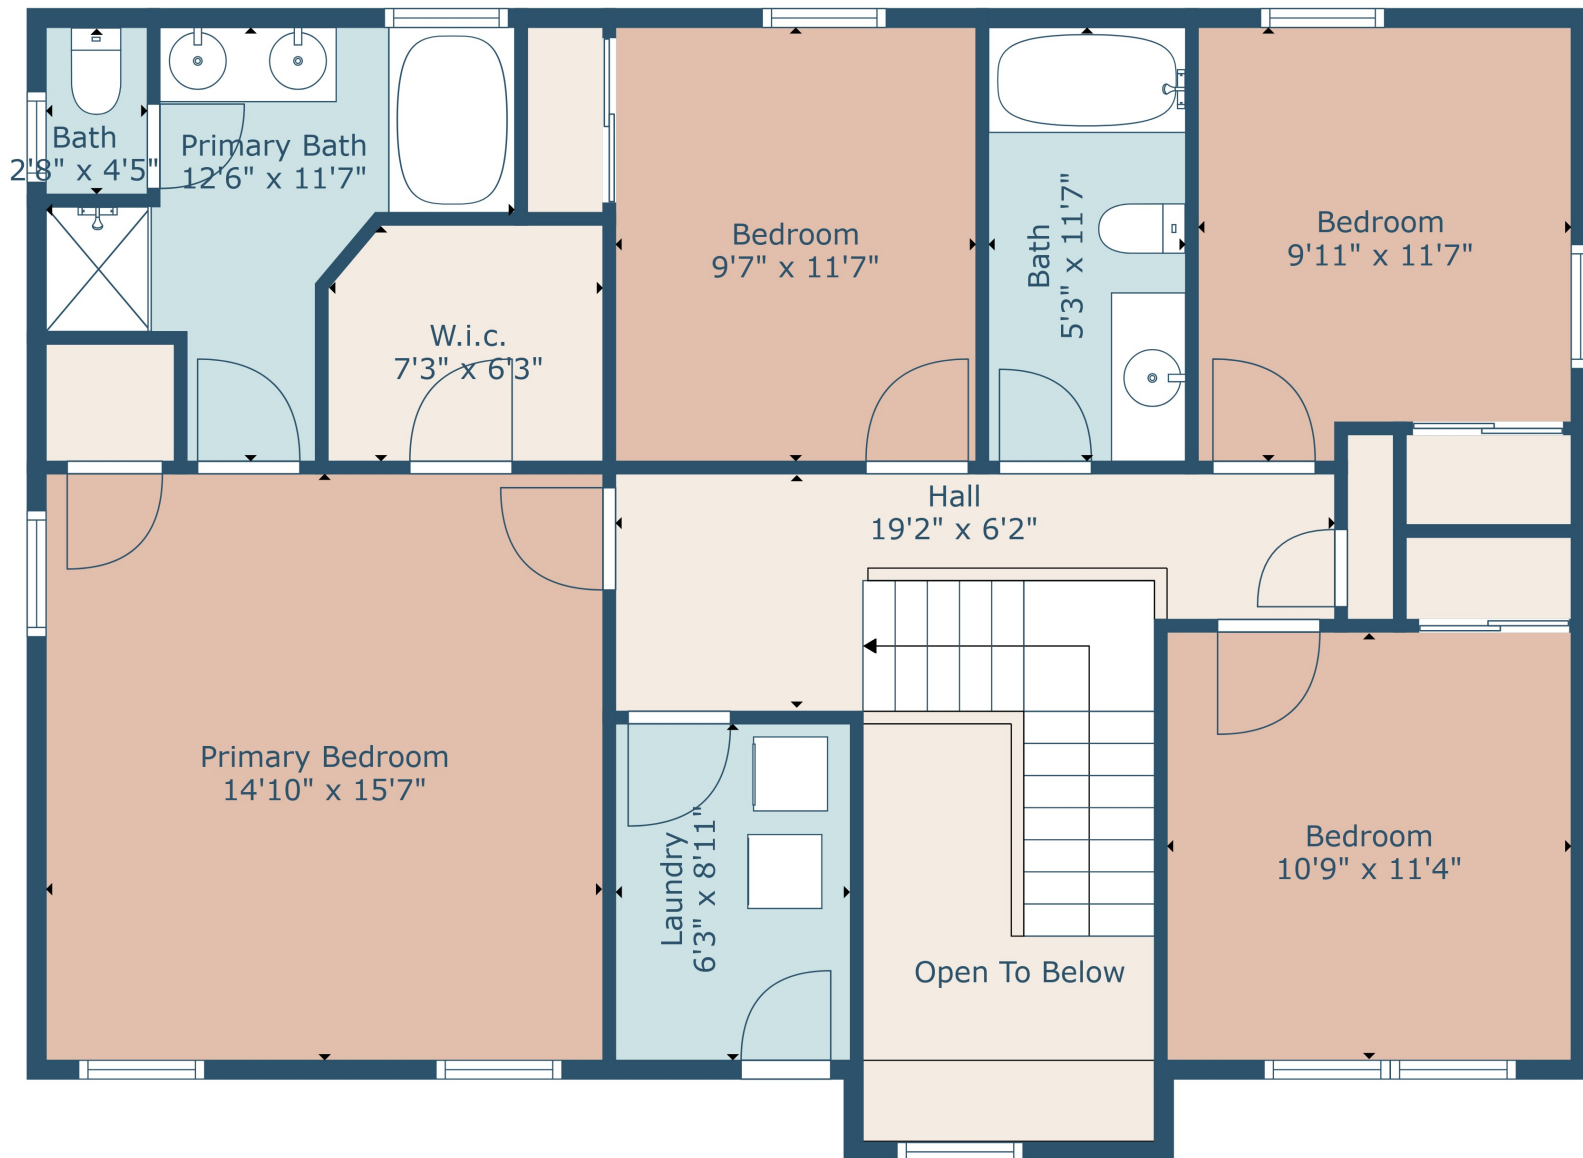

Floor 2

Floor 1

TOTAL: 1924 sq. ft
 FLOOR 1: 856 sq. ft, FLOOR 2: 1068 sq. ft
 EXCLUDED AREAS: GARAGE: 249 sq. ft, FIREPLACE: 5 sq. ft, OPEN TO BELOW: 65 sq. ft

Measurements Are Calculated By Cubicasa Technology. Deemed Highly Reliable But Not Guaranteed.

TOTAL: 1924 sq. ft

FLOOR 1: 856 sq. ft, FLOOR 2: 1068 sq. ft

EXCLUDED AREAS: GARAGE: 249 sq. ft, FIREPLACE: 5 sq. ft, OPEN TO BELOW: 65 sq. ft

Measurements Are Calculated By Cubicasa Technology. Deemed Highly Reliable But Not Guaranteed.