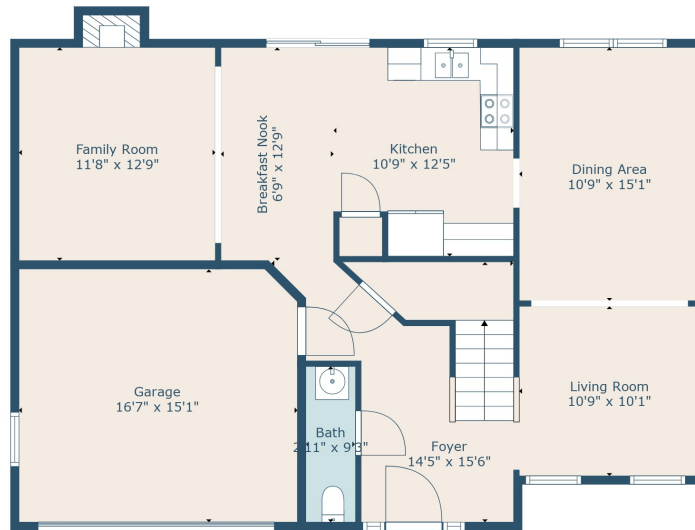

Floor 2

Floor 1

TOTAL: 1924 sq. ft
 FLOOR 1: 856 sq. ft, FLOOR 2: 1068 sq. ft
 EXCLUDED AREAS: GARAGE: 249 sq. ft, FIREPLACE: 5 sq. ft, OPEN TO BELOW: 65 sq. ft

Measurements Are Calculated By Cubicasa Technology. Deemed Highly Reliable But Not Guaranteed.

TOTAL: 1924 sq. ft

FLOOR 1: 856 sq. ft, FLOOR 2: 1068 sq. ft

EXCLUDED AREAS: GARAGE: 249 sq. ft, FIREPLACE: 5 sq. ft, OPEN TO BELOW: 65 sq. ft

Measurements Are Calculated By Cubicasa Technology. Deemed Highly Reliable But Not Guaranteed.