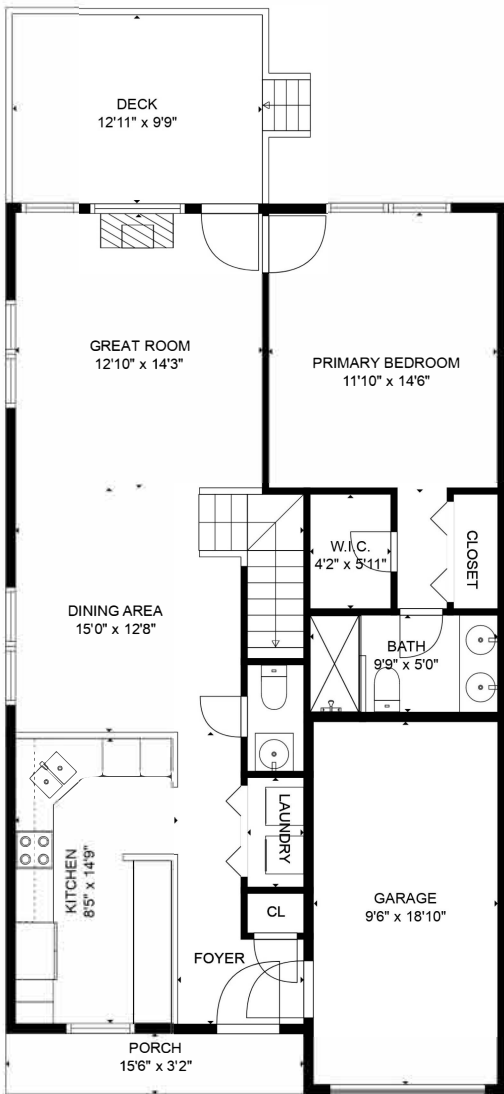

1026 EAGLES NEST LANE

MAIN LEVEL

UPPER LEVEL

**TOTAL: 1665 sq. ft**

MAIN LEVEL: 958 sq. ft, UPPER LEVEL: 707 sq. ft

Room dimensions are approximate. Symbols on sketch (stairs, doors, windows, utilities) are for placement, not to scale. Deck/Porch are approximate dimensions. Sketch is for marketing and informational purposes and is approximate representation of home floor plan.