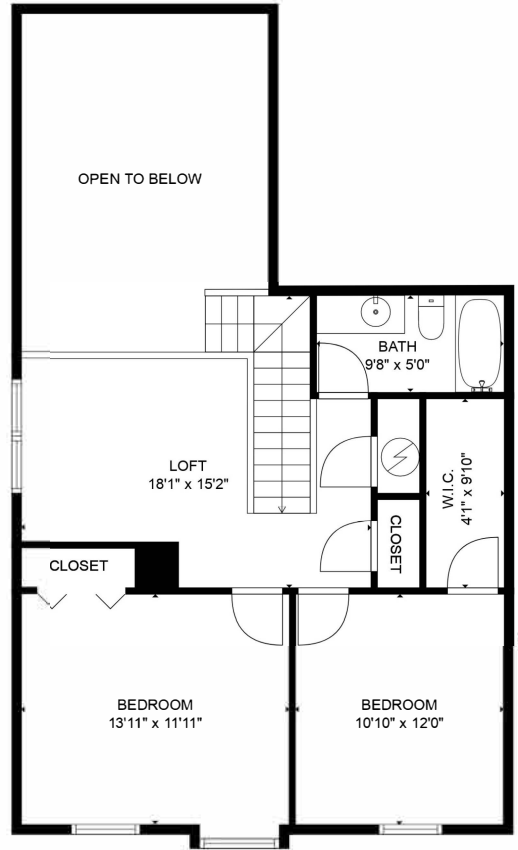

1026 EAGLES NEST LANE

MAIN LEVEL

UPPER LEVEL

**TOTAL: 1665 sq. ft**

MAIN LEVEL: 958 sq. ft, UPPER LEVEL: 707 sq. ft

Room dimensions are approximate. Symbols on sketch (stairs, doors, windows, utilities) are for placement, not to scale. Deck/Porch are approximate dimensions. Sketch is for marketing and informational purposes and is approximate representation of home floor plan.