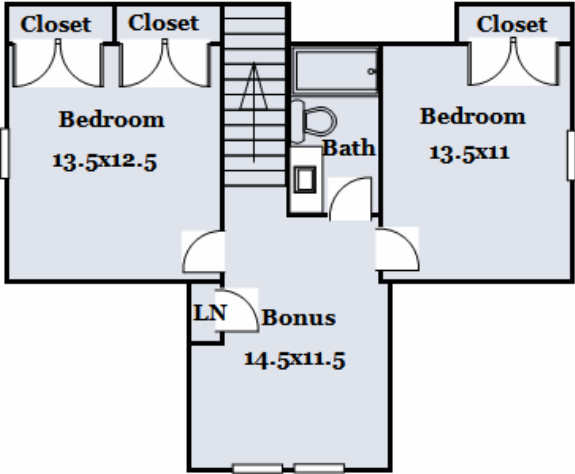

218 NE 49th Street

Heated Living Area 1818 Sq Ft

Second Floor

[684.76 Sq ft]

Ground Level

Note: This floor plan is for illustration purposes only. All measurements are rounded. Square footage was calculated based on the ANSI measurement standard. Floor plan produced by Precision Home Measuring (910) 620-9711