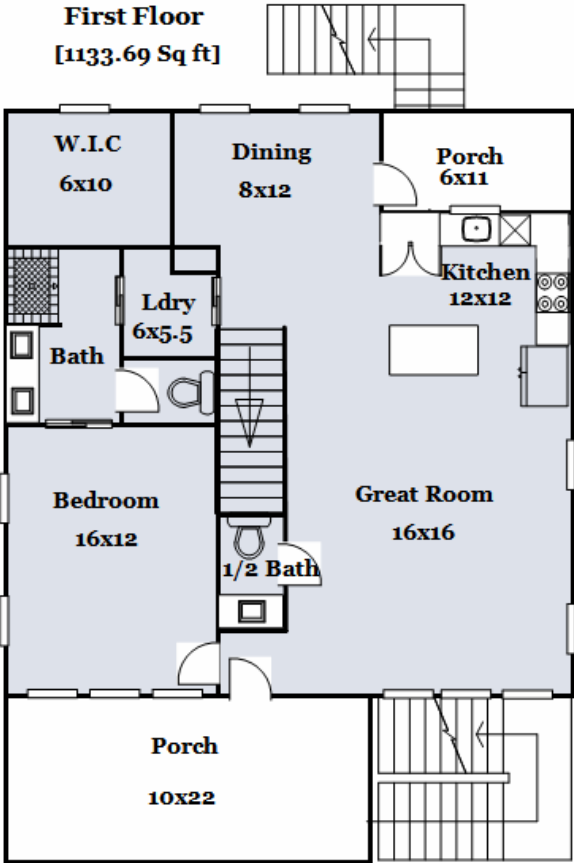

218 NE 49th Street

Heated Living Area 1818 Sq Ft

Second Floor

[684.76 Sq ft]

Ground Level

Note: This floor plan is for illustration purposes only. All measurements are rounded. Square footage was calculated based on the ANSI measurement standard. Floor plan produced by Precision Home Measuring (910) 620-9711