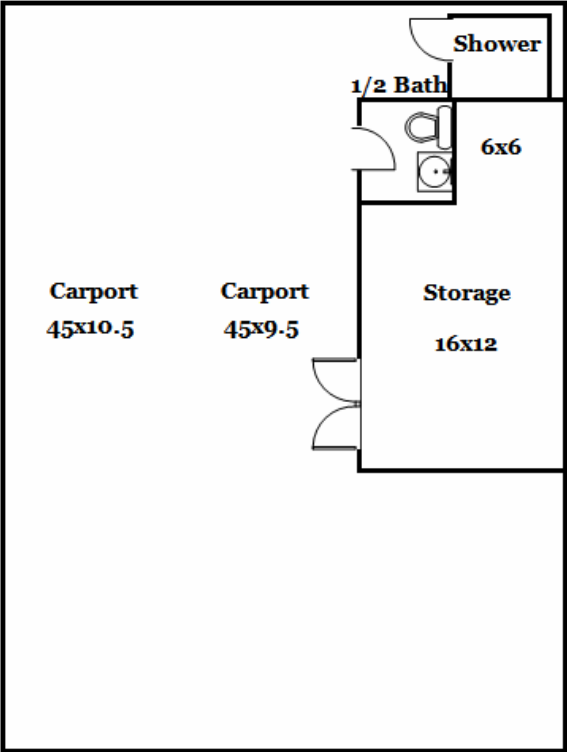

218 NE 49th Street

Heated Living Area 1818 Sq Ft

Second Floor

[684.76 Sq ft]

Ground Level

Note: This floor plan is for illustration purposes only. All measurements are rounded. Square footage was calculated based on the ANSI measurement standard. Floor plan produced by Precision Home Measuring (910) 620-9711