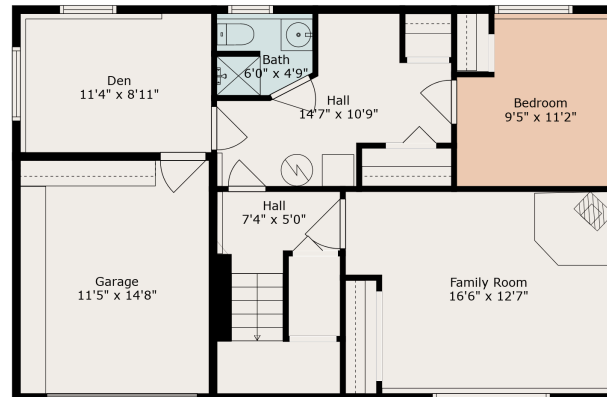

45186 Trutch Ave

Chris Mcrae

7788886566

mcrarealestategroup@gmail.com

Floor 2

Floor 1

Estimated Areas:

Main Floor: 967 sq. ft

Below Main: 749 sq. ft (inc. 16 sq. ft low ceiling)

Total: 1716 Sq. Ft

45186 Trutch Ave

Chris Mcrae
7788886566

mcrarealestategroup@gmail.com

Estimated Areas:

Main Floor: 967 sq. ft

Below Main: 749 sq. ft (inc. 16 sq. ft low ceiling)

Total: 1716 Sq. Ft

45186 Trutch Ave

Chris Mcrae
7788886566

mcrarealestategroup@gmail.com

Estimated Areas:

Main Floor: 967 sq. ft

Below Main: 749 sq. ft (inc. 16 sq. ft low ceiling)

Total: 1716 Sq. Ft