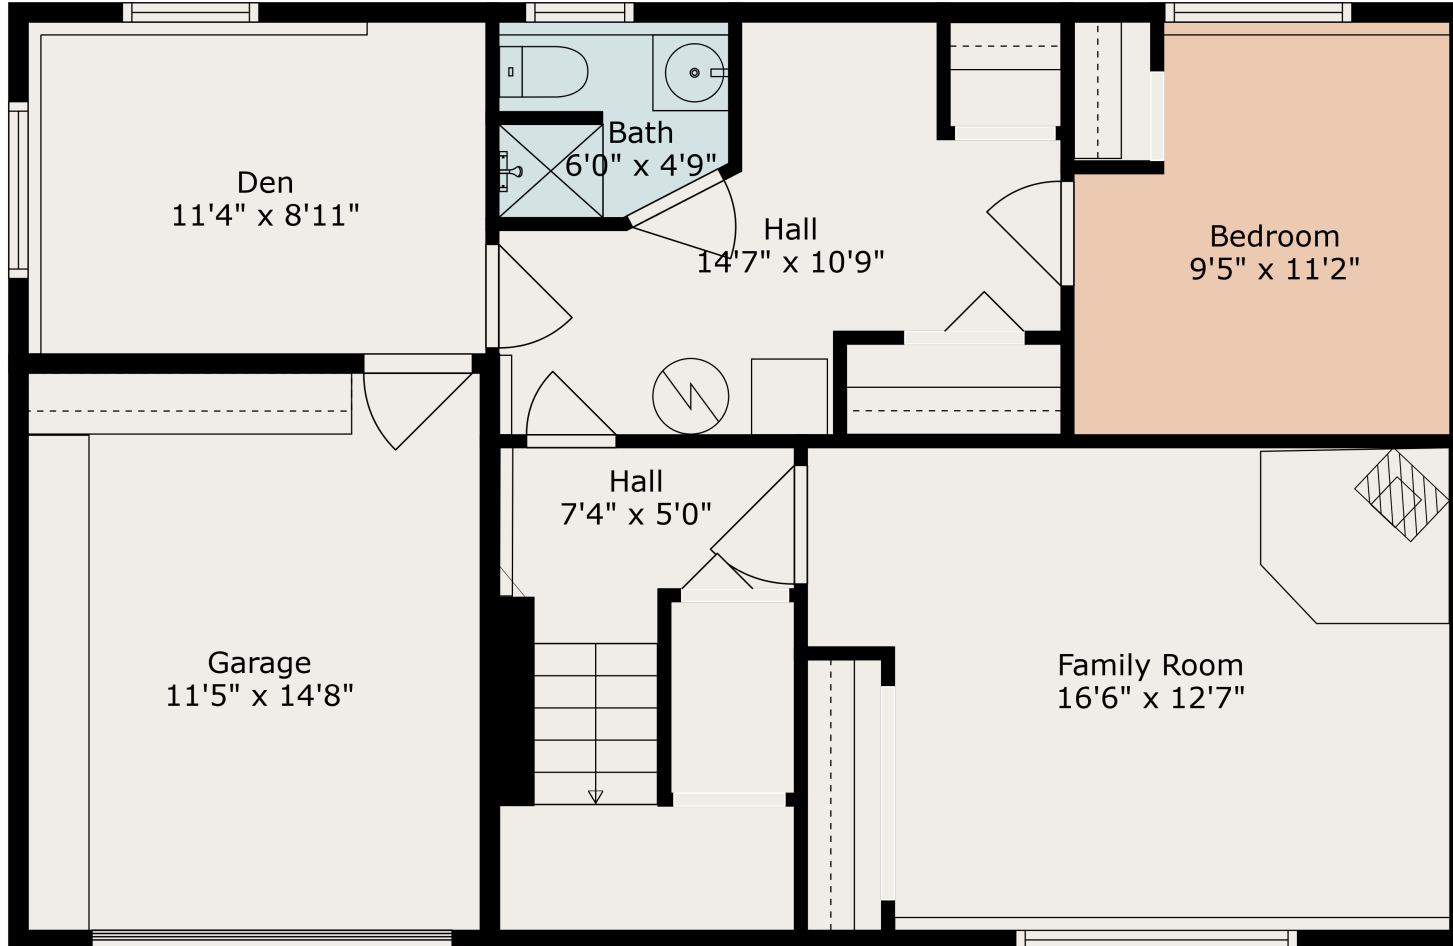

Below Main: 749 sq. ft (inc. 16 sq. ft low ceiling)

Total: 1716 Sq. Ft

45186 Trutch Ave

Chris Mcrae
7788886566

mcrarealestategroup@gmail.com

Estimated Areas:

Main Floor: 967 sq. ft

Below Main: 749 sq. ft (inc. 16 sq. ft low ceiling)

Total: 1716 Sq. Ft

45186 Trutch Ave

Chris Mcrae
7788886566

mcrarealestategroup@gmail.com

Estimated Areas:

Main Floor: 967 sq. ft

Below Main: 749 sq. ft (inc. 16 sq. ft low ceiling)

Total: 1716 Sq. Ft