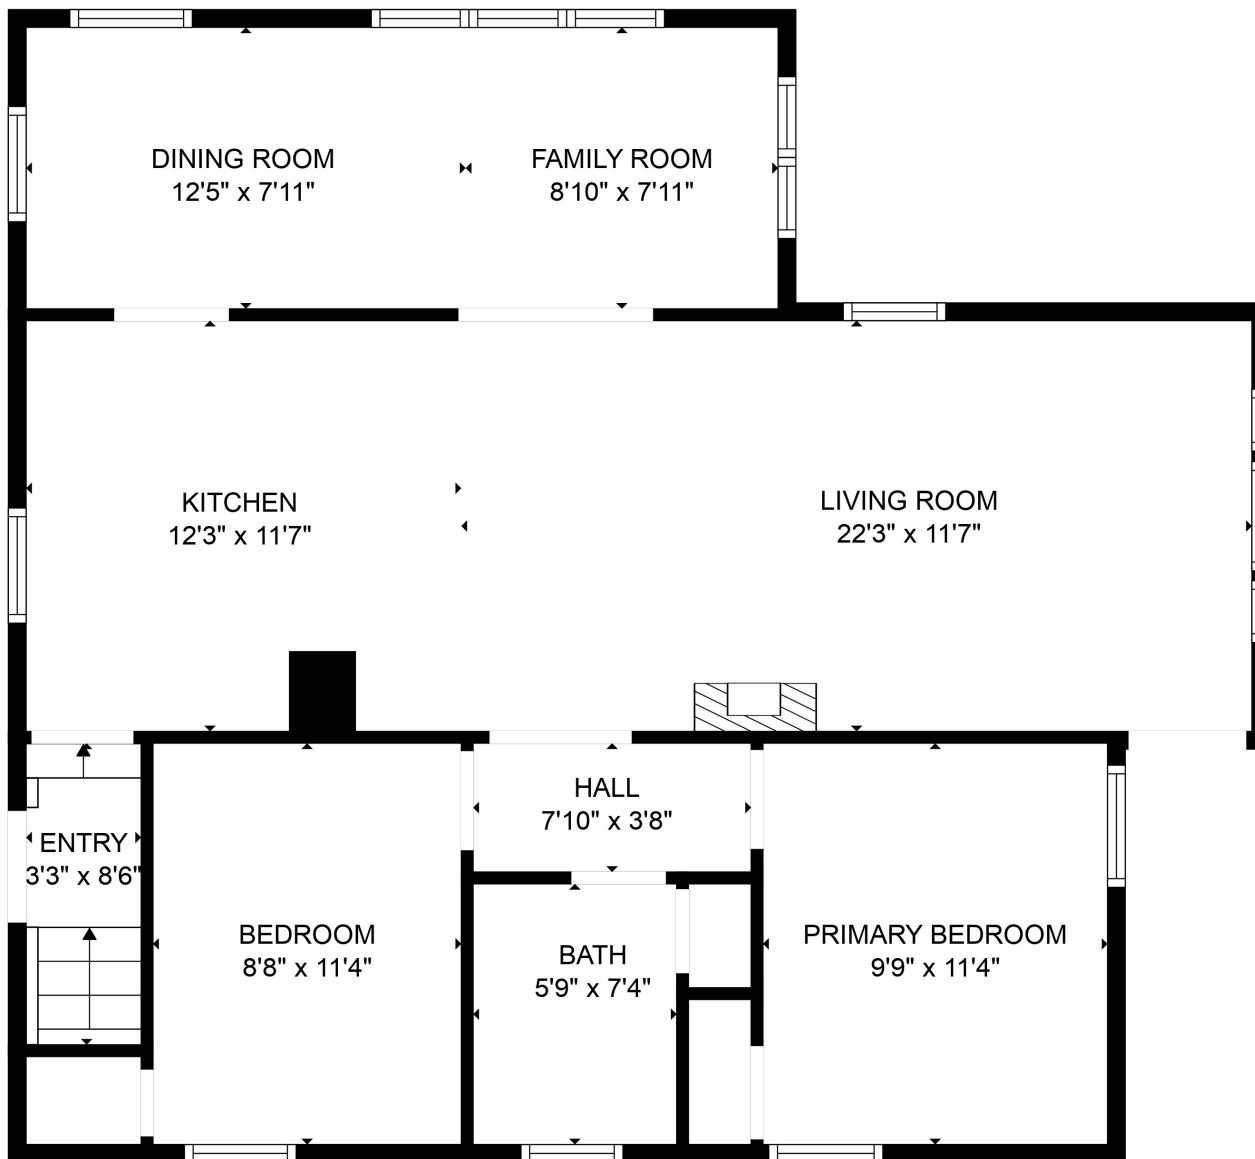

FLOOR 1

FLOOR 2

**TOTAL: 1218 sq. ft**  
 Below Ground: 288 sq. ft, FLOOR 2: 930 sq. ft

MEASUREMENTS ARE CALCULATED BY CUBICASA TECHNOLOGY. DEEMED HIGHLY RELIABLE BUT NOT GUARANTEED.

**TOTAL: 1218 sq. ft**

Below Ground: 288 sq. ft, FLOOR 2: 930 sq. ft

MEASUREMENTS ARE CALCULATED BY CUBICASA TECHNOLOGY. DEEMED HIGHLY RELIABLE BUT NOT GUARANTEED.

**TOTAL: 1218 sq. ft**

Below Ground: 288 sq. ft, FLOOR 2: 930 sq. ft