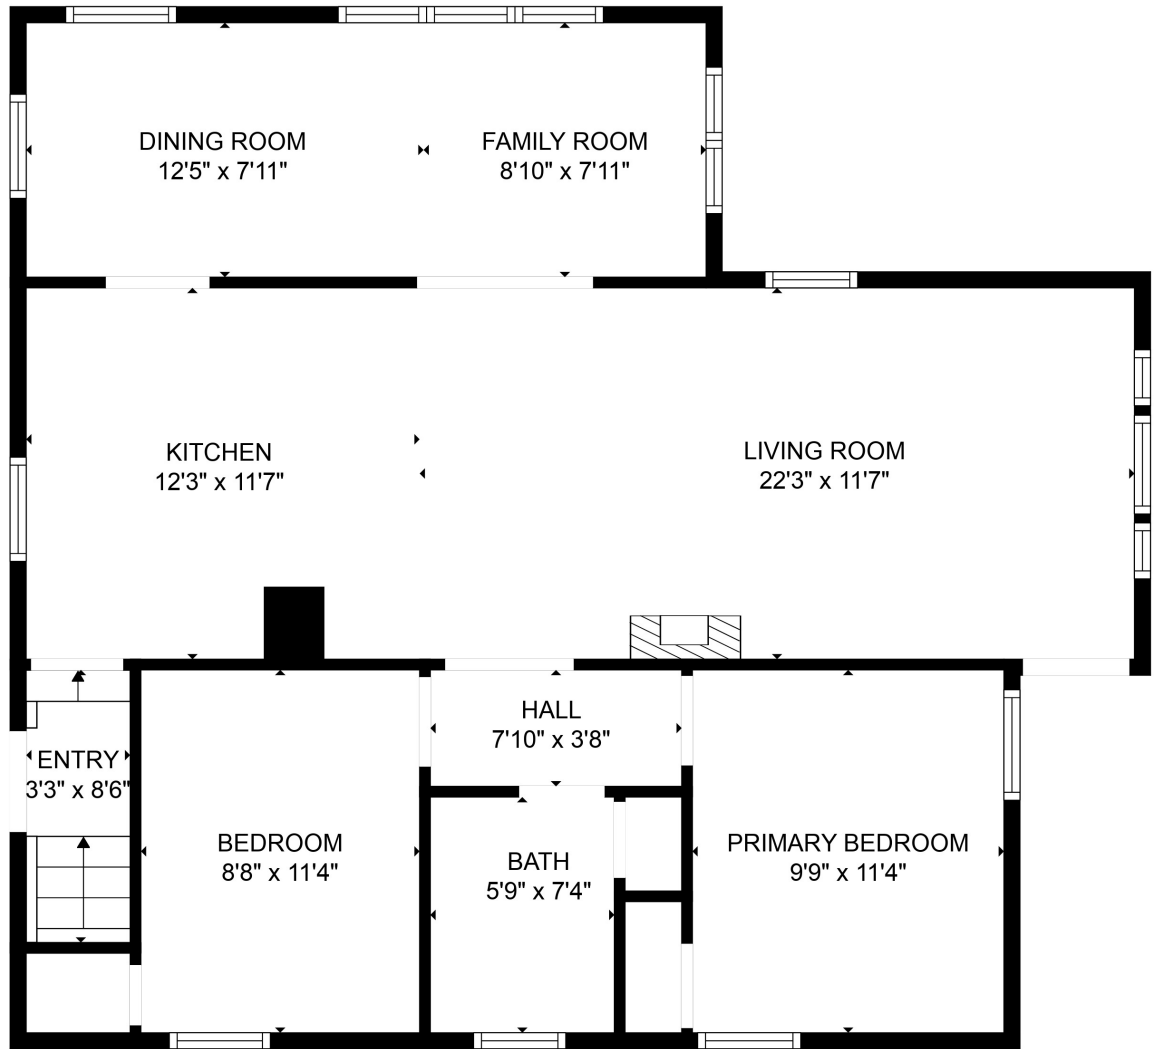

FLOOR 1

FLOOR 2

**TOTAL: 1218 sq. ft**  
 Below Ground: 288 sq. ft, FLOOR 2: 930 sq. ft

MEASUREMENTS ARE CALCULATED BY CUBICASA TECHNOLOGY. DEEMED HIGHLY RELIABLE BUT NOT GUARANTEED.

**TOTAL: 1218 sq. ft**

Below Ground: 288 sq. ft, FLOOR 2: 930 sq. ft

MEASUREMENTS ARE CALCULATED BY CUBICASA TECHNOLOGY. DEEMED HIGHLY RELIABLE BUT NOT GUARANTEED.

**TOTAL: 1218 sq. ft**

Below Ground: 288 sq. ft, FLOOR 2: 930 sq. ft