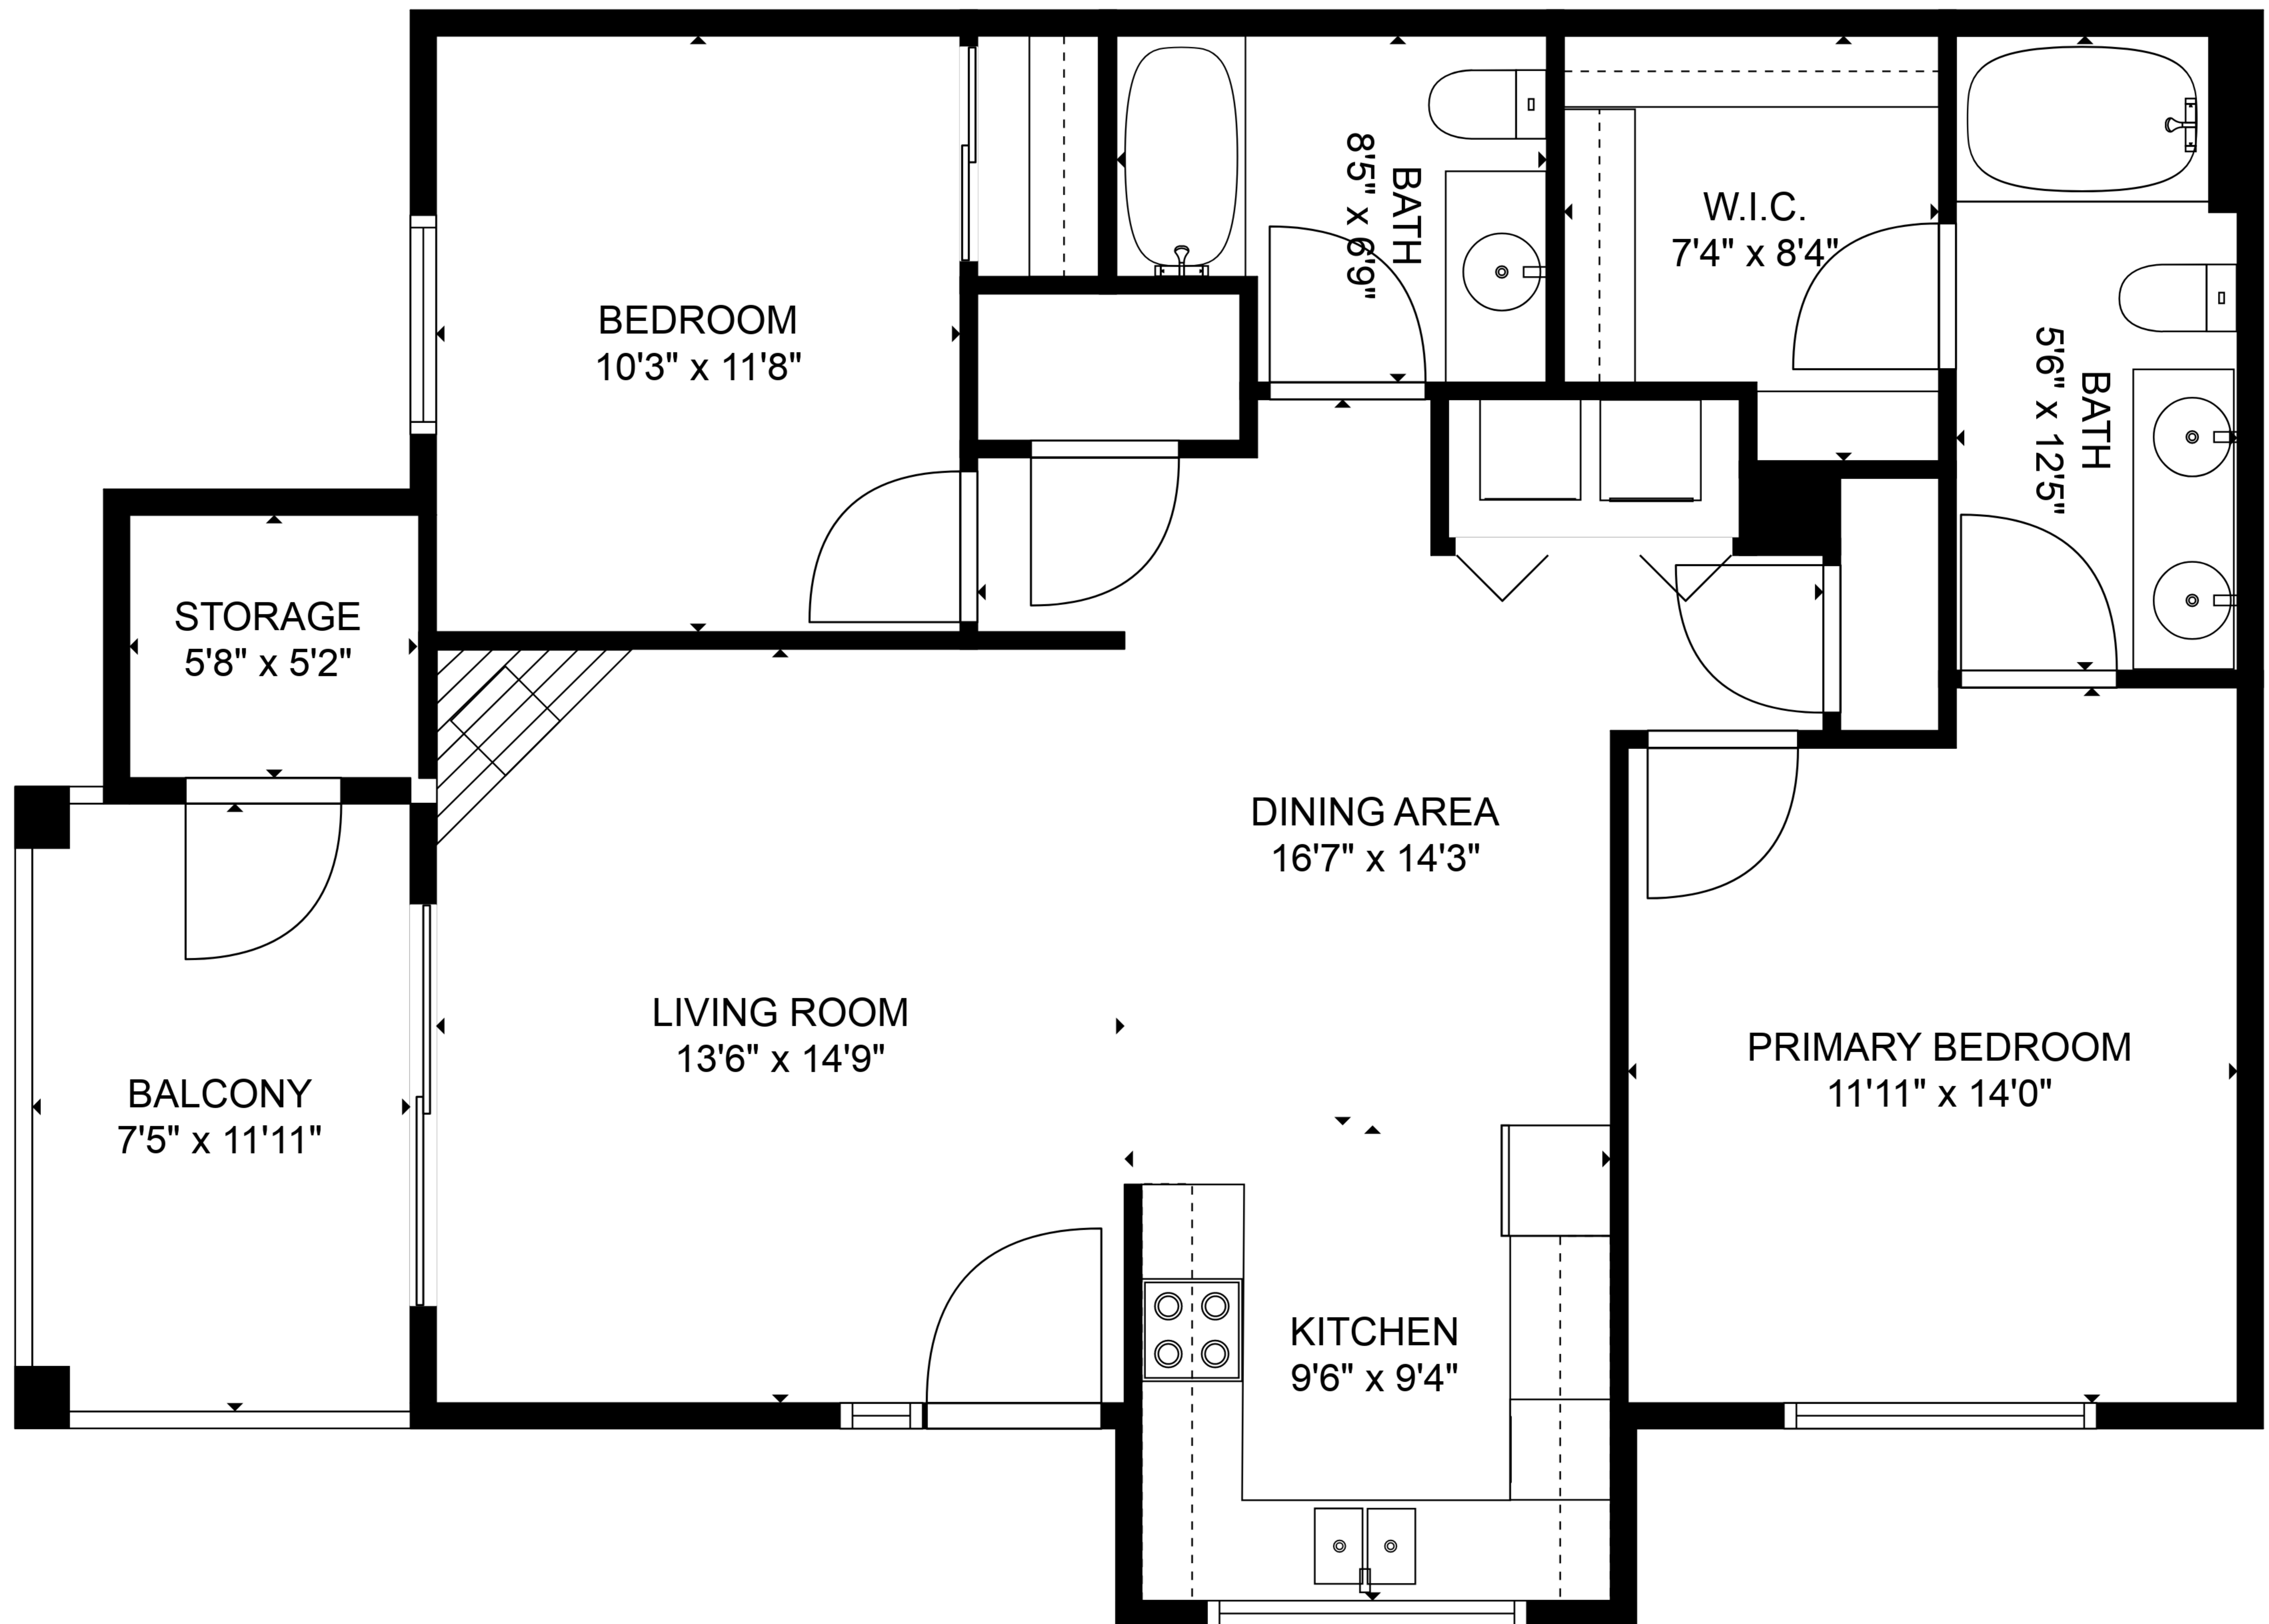

TOTAL: 982 sq. ft
 FLOOR 1: 982 sq. ft
 EXCLUDED AREAS: BALCONY: 88 sq. ft, STORAGE: 29 sq. ft

SIZES AND DIMENSIONS ARE APPROXIMATE, ACTUAL MAY VARY.

TOTAL: 982 sq. ft
 FLOOR 1: 982 sq. ft
 EXCLUDED AREAS: BALCONY: 88 sq. ft, STORAGE: 29 sq. ft

SIZES AND DIMENSIONS ARE APPROXIMATE, ACTUAL MAY VARY.