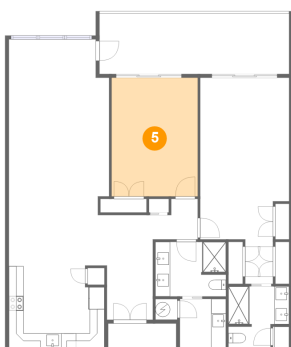

5 Floor 1 - Bedroom

Dimensions: 11'7" x 15'11"
Area: 185 sq. ft
Counted as Living Area:
Yes

Heated: Yes
Finished: Yes
Enclosed: Yes
Contiguous:
Yes
Permitted: Yes
Wet Space: No
Addition: No
Conversion: No