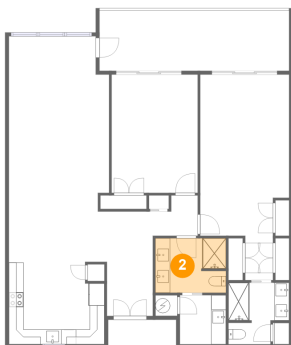

 **1,602** total sqft

50 Coe Road, Belleair, Pinellas County, Florida, United States, 33756, 125

Room Dimensions

Floor 1

Total sqft: 1602

Living area: 1395

#	Room name	Dimensions	Area (sqft)	Counted as Living Area
1	Laundry	6'3" x 6'7"	41 sq. ft	Yes
2	Bath	9'6" x 7'4"	69 sq. ft	Yes
3	Kitchen	12'10" x 11'1"	135 sq. ft	Yes
4	Primary Bedroom	12'0" x 27'8"	271 sq. ft	Yes
5	Bedroom	11'7" x 15'11"	185 sq. ft	Yes
6	Foyer	7'4" x 10'10"	71 sq. ft	Yes
7	Balcony	25'7" x 8'1"	207 sq. ft	No
8	Hall	13'5" x 5'5"	52 sq. ft	Yes
9	Bath	8'2" x 8'4"	59 sq. ft	Yes
10	Living Room	13'6" x 21'1"	276 sq. ft	Yes
11	Dining Area	12'0" x 9'3"	111 sq. ft	Yes

50 Coe Road, Belleair, Pinellas County, Florida, United States, 33756, 125

1 Floor 1 - Laundry

Dimensions: 6'3" x 6'7"
Area: 41 sq. ft
Counted as Living Area:
Yes

Heated: Yes
Finished: Yes
Enclosed: Yes
Contiguous:
Yes
Permitted: Yes
Wet Space: No
Addition: No
Conversion: No

2 Floor 1 - Bath

Dimensions: 9'6" x 7'4"
Area: 69 sq. ft
Counted as Living Area:
Yes

Heated: Yes
Finished: Yes
Enclosed: Yes
Contiguous:
Yes
Permitted: Yes
Wet Space: Yes
Addition: No
Conversion: No

50 Coe Road, Belleair, Pinellas County, Florida, United States, 33756, 125

3 Floor 1 - Kitchen

Dimensions: 12'10" x 11'1"
Area: 135 sq. ft
Counted as Living Area:
Yes

Heated: Yes
Finished: Yes
Enclosed: Yes
Contiguous:
Yes
Permitted: Yes
Wet Space: No
Addition: No
Conversion: No