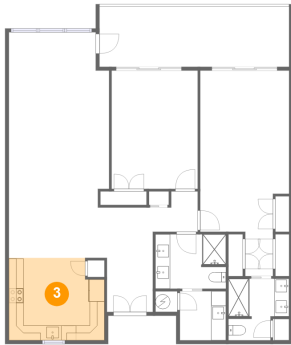

2 Floor 1 - Bath

Dimensions: 9'6" x 7'4"
Area: 69 sq. ft
Counted as Living Area:
Yes

Heated: Yes
Finished: Yes
Enclosed: Yes
Contiguous:
Yes
Permitted: Yes
Wet Space: Yes
Addition: No
Conversion: No

50 Coe Road, Belleair, Pinellas County, Florida, United States, 33756, 125

3 Floor 1 - Kitchen

Dimensions: 12'10" x 11'1"
Area: 135 sq. ft
Counted as Living Area:
Yes

Heated: Yes
Finished: Yes
Enclosed: Yes
Contiguous:
Yes
Permitted: Yes
Wet Space: No
Addition: No
Conversion: No