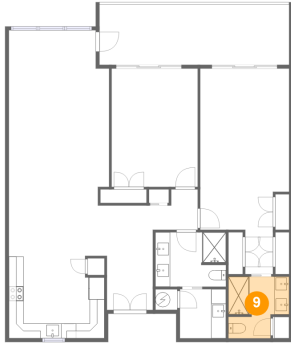

50 Coe Road, Belleair, Pinellas County, Florida, United States, 33756, 125

9 Floor 1 - Bath

Dimensions: 8'2" x 8'4"
Area: 59 sq. ft
Counted as Living Area:
Yes

Heated: Yes
Finished: Yes
Enclosed: Yes
Contiguous:
Yes
Permitted: Yes
Wet Space: Yes
Addition: No
Conversion: No