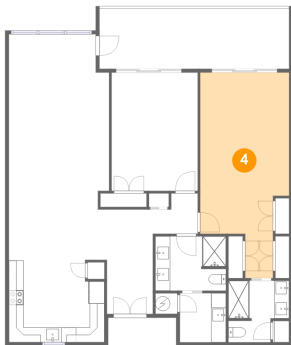

4 Floor 1 - Primary Bedroom

Dimensions: 12'0" x 27'8"
Area: 271 sq. ft
Counted as Living Area:
Yes

Heated: Yes
Finished: Yes
Enclosed: Yes
Contiguous:
Yes
Permitted: Yes
Wet Space: No
Addition: No
Conversion: No