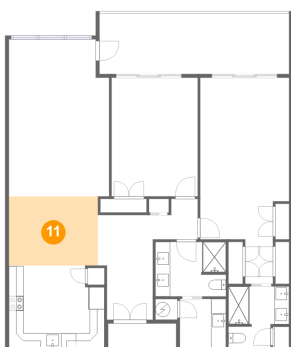

9 Floor 1 - Bath

Dimensions: 8'2" x 8'4"
Area: 59 sq. ft
Counted as Living Area:
Yes

Heated: Yes
Finished: Yes
Enclosed: Yes
Contiguous:
Yes
Permitted: Yes
Wet Space: Yes
Addition: No
Conversion: No

10 Floor 1 - Living Room

Dimensions: 13'6" x 21'1"
Area: 276 sq. ft
Counted as Living Area:
Yes

Heated: Yes
Finished: Yes
Enclosed: Yes
Contiguous:
Yes
Permitted: Yes
Wet Space: No
Addition: No
Conversion: No

11 Floor 1 - Dining Area

Dimensions: 12'0" x 9'3"
Area: 111 sq. ft
Counted as Living Area:
Yes

Heated: Yes
Finished: Yes
Enclosed: Yes
Contiguous:
Yes
Permitted: Yes
Wet Space: No
Addition: No
Conversion: No