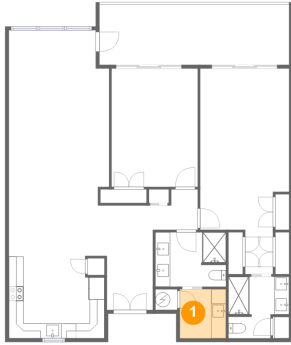

 **1,602** total sqft

50 Coe Road, Belleair, Pinellas County, Florida, United States, 33756, 125

Room Dimensions

Floor 1

Total sqft: 1602

Living area: 1395

#	Room name	Dimensions	Area (sqft)	Counted as Living Area
1	Laundry	6'3" x 6'7"	41 sq. ft	Yes
2	Bath	9'6" x 7'4"	69 sq. ft	Yes
3	Kitchen	12'10" x 11'1"	135 sq. ft	Yes
4	Primary Bedroom	12'0" x 27'8"	271 sq. ft	Yes
5	Bedroom	11'7" x 15'11"	185 sq. ft	Yes
6	Foyer	7'4" x 10'10"	71 sq. ft	Yes
7	Balcony	25'7" x 8'1"	207 sq. ft	No
8	Hall	13'5" x 5'5"	52 sq. ft	Yes
9	Bath	8'2" x 8'4"	59 sq. ft	Yes
10	Living Room	13'6" x 21'1"	276 sq. ft	Yes
11	Dining Area	12'0" x 9'3"	111 sq. ft	Yes

50 Coe Road, Belleair, Pinellas County, Florida, United States, 33756, 125

1 Floor 1 - Laundry

Dimensions: 6'3" x 6'7"
Area: 41 sq. ft
Counted as Living Area:
Yes

Heated: Yes
Finished: Yes
Enclosed: Yes
Contiguous:
Yes
Permitted: Yes
Wet Space: No
Addition: No
Conversion: No

3 Floor 1 - Kitchen

Dimensions: 12'10" x 11'1"
Area: 135 sq. ft
Counted as Living Area:
Yes

Heated: Yes
Finished: Yes
Enclosed: Yes
Contiguous:
Yes
Permitted: Yes
Wet Space: No
Addition: No
Conversion: No