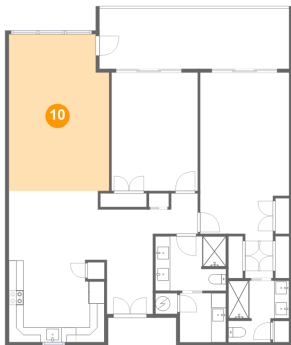

Dimensions: 13'5" x 5'5"
Area: 52 sq. ft
Counted as Living Area:
Yes

Heated: Yes
Finished: Yes
Enclosed: Yes
Contiguous:
Yes
Permitted: Yes
Wet Space: No
Addition: No
Conversion: No

50 Coe Road, Belleair, Pinellas County, Florida, United States, 33756, 125

9 Floor 1 - Bath

Dimensions: 8'2" x 8'4"
Area: 59 sq. ft
Counted as Living Area:
Yes

Heated: Yes
Finished: Yes
Enclosed: Yes
Contiguous:
Yes
Permitted: Yes
Wet Space: Yes
Addition: No
Conversion: No

10 Floor 1 - Living Room