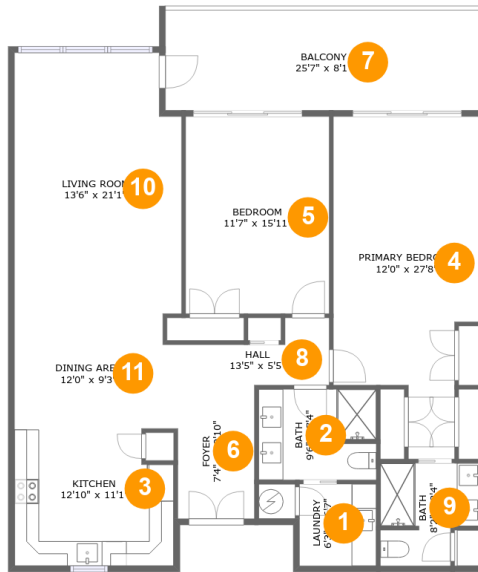

 **1,602** total sqft

50 Coe Road, Belleair, Pinellas County, Florida, United States, 33756, 125

Room Dimensions

Floor 1

Total sqft: 1602

Living area: 1395

#	Room name	Dimensions	Area (sqft)	Counted as Living Area
1	Laundry	6'3" x 6'7"	41 sq. ft	Yes
2	Bath	9'6" x 7'4"	69 sq. ft	Yes
3	Kitchen	12'10" x 11'1"	135 sq. ft	Yes
4	Primary Bedroom	12'0" x 27'8"	271 sq. ft	Yes
5	Bedroom	11'7" x 15'11"	185 sq. ft	Yes
6	Foyer	7'4" x 10'10"	71 sq. ft	Yes
7	Balcony	25'7" x 8'1"	207 sq. ft	No
8	Hall	13'5" x 5'5"	52 sq. ft	Yes
9	Bath	8'2" x 8'4"	59 sq. ft	Yes
10	Living Room	13'6" x 21'1"	276 sq. ft	Yes
11	Dining Area	12'0" x 9'3"	111 sq. ft	Yes

3 Floor 1 - Kitchen

Dimensions: 12'10" x 11'1"
Area: 135 sq. ft
Counted as Living Area:
Yes

Heated: Yes
Finished: Yes
Enclosed: Yes
Contiguous:
Yes
Permitted: Yes
Wet Space: No
Addition: No
Conversion: No

50 Coe Road, Belleair, Pinellas County, Florida, United States, 33756, 125

6 Floor 1 - Foyer

Dimensions: 7'4" x 10'10"
Area: 71 sq. ft
Counted as Living Area:
Yes

Heated: Yes
Finished: Yes
Enclosed: Yes
Contiguous:
Yes
Permitted: Yes
Wet Space: No
Addition: No
Conversion: No

Dimensions: 13'5" x 5'5"
Area: 52 sq. ft
Counted as Living Area:
Yes

Heated: Yes
Finished: Yes
Enclosed: Yes
Contiguous:
Yes
Permitted: Yes
Wet Space: No
Addition: No
Conversion: No

50 Coe Road, Belleair, Pinellas County, Florida, United States, 33756, 125