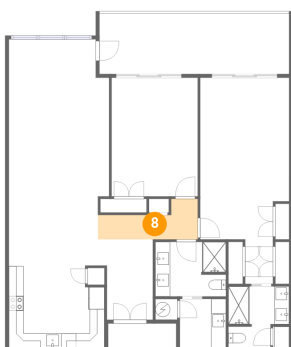

50 Coe Road, Belleair, Pinellas County, Florida, United States, 33756, 125

6 Floor 1 - Foyer

Dimensions: 7'4" x 10'10"
Area: 71 sq. ft
Counted as Living Area:
Yes

Heated: Yes
Finished: Yes
Enclosed: Yes
Contiguous:
Yes
Permitted: Yes
Wet Space: No
Addition: No
Conversion: No

7 Floor 1 - Balcony

Dimensions: 25'7" x 8'1"
Area: 207 sq. ft
Counted as Living Area: No

Heated: No
Finished: Yes
Enclosed: No
Contiguous: Yes
Permitted: Yes
Wet Space: No
Addition: No
Conversion: No

8 Floor 1 - Hall