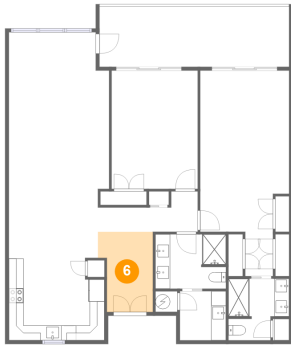

50 Coe Road, Belleair, Pinellas County, Florida, United States, 33756, 125

6 Floor 1 - Foyer

Dimensions: 7'4" x 10'10"
Area: 71 sq. ft
Counted as Living Area:
Yes

Heated: Yes
Finished: Yes
Enclosed: Yes
Contiguous:
Yes
Permitted: Yes
Wet Space: No
Addition: No
Conversion: No