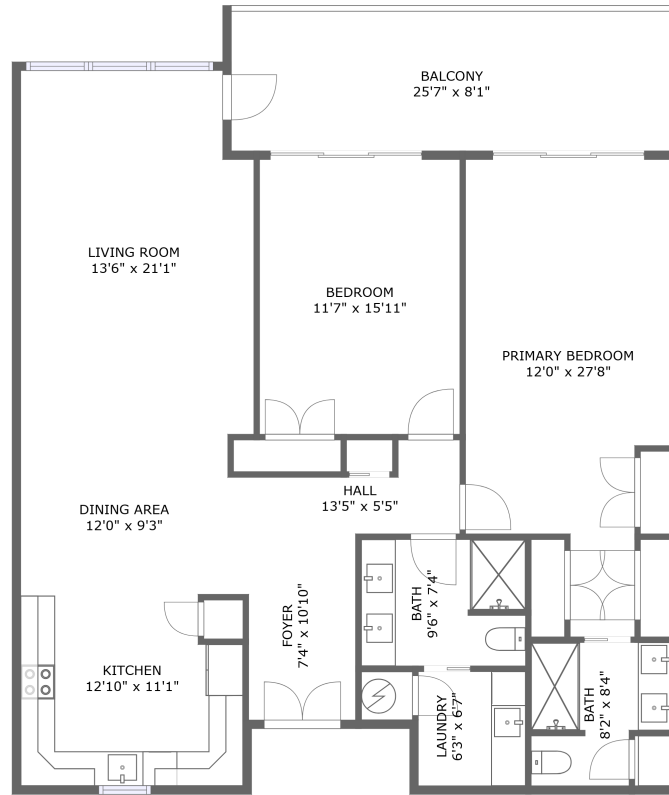

50 Coe Road, Belleair, Pinellas County, Florida, United States, 33756, 125

Property Summary

0 garages

2 bedrooms

2 bathrooms

0 half baths

1 floors

1,395 Gross Living Area sqft

1,602 total sqft