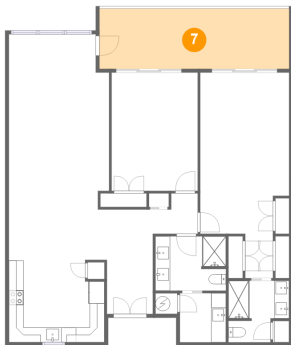

50 Coe Road, Belleair, Pinellas County, Florida, United States, 33756, 125

6 Floor 1 - Foyer

Dimensions: 7'4" x 10'10"
Area: 71 sq. ft
Counted as Living Area:
Yes

Heated: Yes
Finished: Yes
Enclosed: Yes
Contiguous:
Yes
Permitted: Yes
Wet Space: No
Addition: No
Conversion: No

7 Floor 1 - Balcony

Dimensions: 25'7" x 8'1"
Area: 207 sq. ft
Counted as Living Area: No

Heated: No
Finished: Yes
Enclosed: No
Contiguous: Yes
Permitted: Yes
Wet Space: No
Addition: No
Conversion: No

8 Floor 1 - Hall