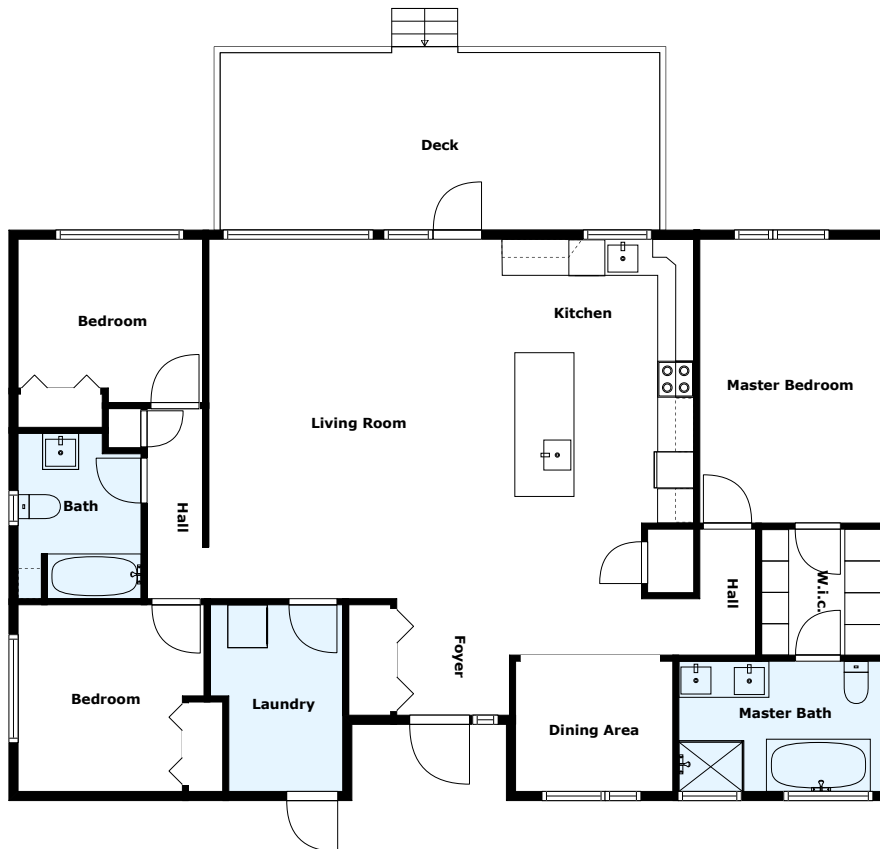

## Highlights

1 Kitchen

1 Living room

3 Bedroom

2 Bath

16 Doors

15 Windows

# Floor plan

Measurements Are Calculated By Cubicasa Technology. Deemed Highly Reliable But Not Guaranteed.

## Appendix 1: Data sheet

Hall - 2	Bath - 2	Bath - Master - 1
Bedroom - 3	Bedroom - Master - 1	Closet - 1
Closet - WalkIn - 1	Outdoor - 1	Outdoor - Deck - 1
Utility - 1	Utility - Laundry - 1	LivingRoom - 1
Entry - 1	Entry - Foyer - 1	Dining - 1
Dining - Open - 1	Kitchen - 1	