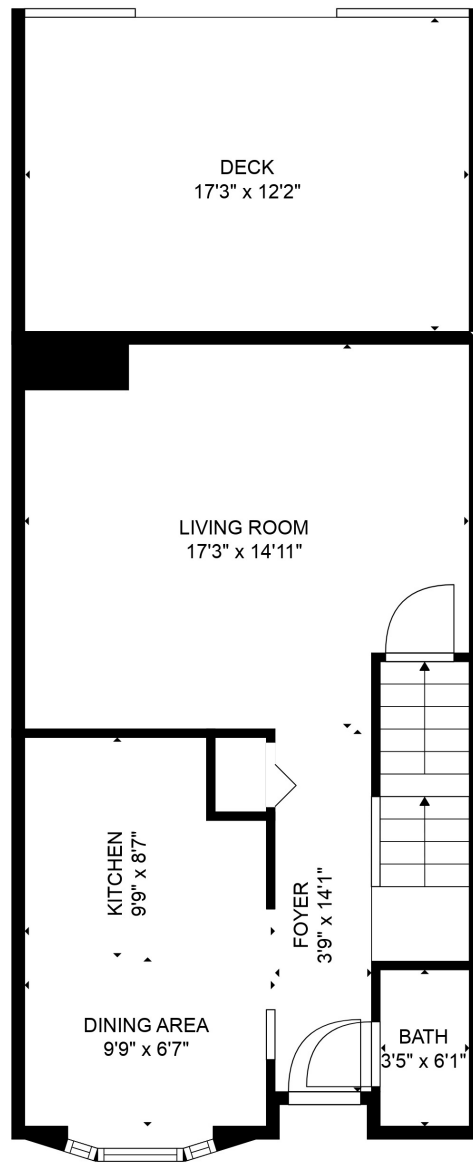

FLOOR 1

FLOOR 2

FLOOR 3

**TOTAL: 1310 sq. ft**

Below Ground: 260 sq. ft, FLOOR 2: 522 sq. ft, FLOOR 3: 528 sq. ft  
 EXCLUDED AREAS: ELECTRICAL ROOM: 43 sq. ft, UTILITY: 225 sq. ft, DECK: 212 sq. ft,  
 EMBEDDED WINDOW: 5 sq. ft

**TOTAL: 1310 sq. ft**

Below Ground: 260 sq. ft, FLOOR 2: 522 sq. ft, FLOOR 3: 528 sq. ft

EXCLUDED AREAS: ELECTRICAL ROOM: 43 sq. ft, UTILITY: 225 sq. ft, DECK: 212 sq. ft,  
EMBEDDEDWINDOW: 5 sq. ft

MEASUREMENTS ARE CALCULATED BY CUBICASA TECHNOLOGY. DEEMED HIGHLY RELIABLE BUT NOT GUARANTEED.