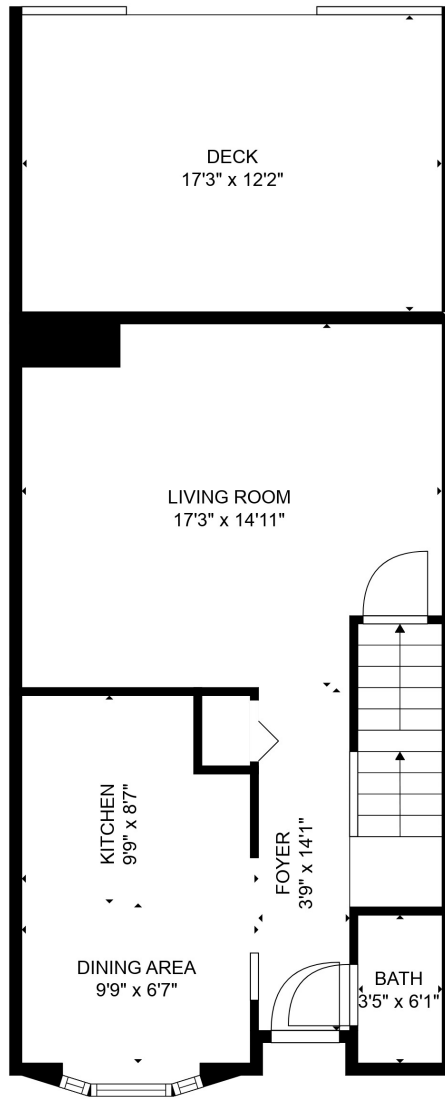

FLOOR 1

FLOOR 2

FLOOR 3

**TOTAL: 1310 sq. ft**

Below Ground: 260 sq. ft, FLOOR 2: 522 sq. ft, FLOOR 3: 528 sq. ft  
 EXCLUDED AREAS: ELECTRICAL ROOM: 43 sq. ft, UTILITY: 225 sq. ft, DECK: 212 sq. ft,  
 EMBEDDED WINDOW: 5 sq. ft

**TOTAL: 1310 sq. ft**

Below Ground: 260 sq. ft, FLOOR 2: 522 sq. ft, FLOOR 3: 528 sq. ft

EXCLUDED AREAS: ELECTRICAL ROOM: 43 sq. ft, UTILITY: 225 sq. ft, DECK: 212 sq. ft,  
EMBEDDEDWINDOW: 5 sq. ft

MEASUREMENTS ARE CALCULATED BY CUBICASA TECHNOLOGY. DEEMED HIGHLY RELIABLE BUT NOT GUARANTEED.