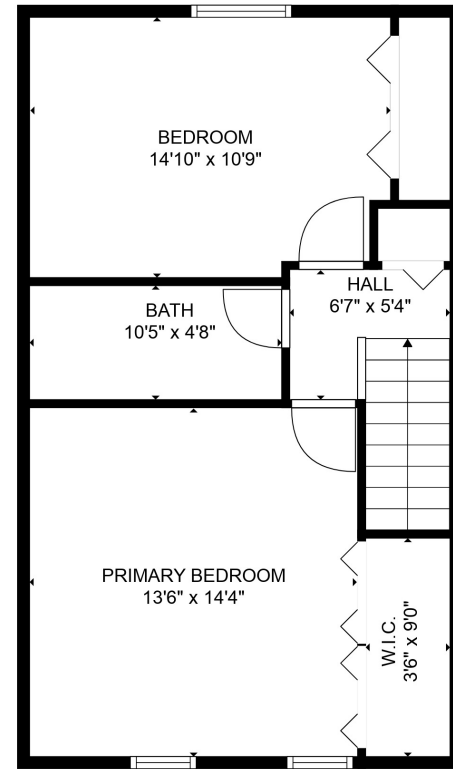

FLOOR 1

FLOOR 2

FLOOR 3

**TOTAL: 1310 sq. ft**

Below Ground: 260 sq. ft, FLOOR 2: 522 sq. ft, FLOOR 3: 528 sq. ft  
 EXCLUDED AREAS: ELECTRICAL ROOM: 43 sq. ft, UTILITY: 225 sq. ft, DECK: 212 sq. ft,  
 EMBEDDED WINDOW: 5 sq. ft

**TOTAL: 1310 sq. ft**

Below Ground: 260 sq. ft, FLOOR 2: 522 sq. ft, FLOOR 3: 528 sq. ft

EXCLUDED AREAS: ELECTRICAL ROOM: 43 sq. ft, UTILITY: 225 sq. ft, DECK: 212 sq. ft,  
EMBEDDEDWINDOW: 5 sq. ft

MEASUREMENTS ARE CALCULATED BY CUBICASA TECHNOLOGY. DEEMED HIGHLY RELIABLE BUT NOT GUARANTEED.