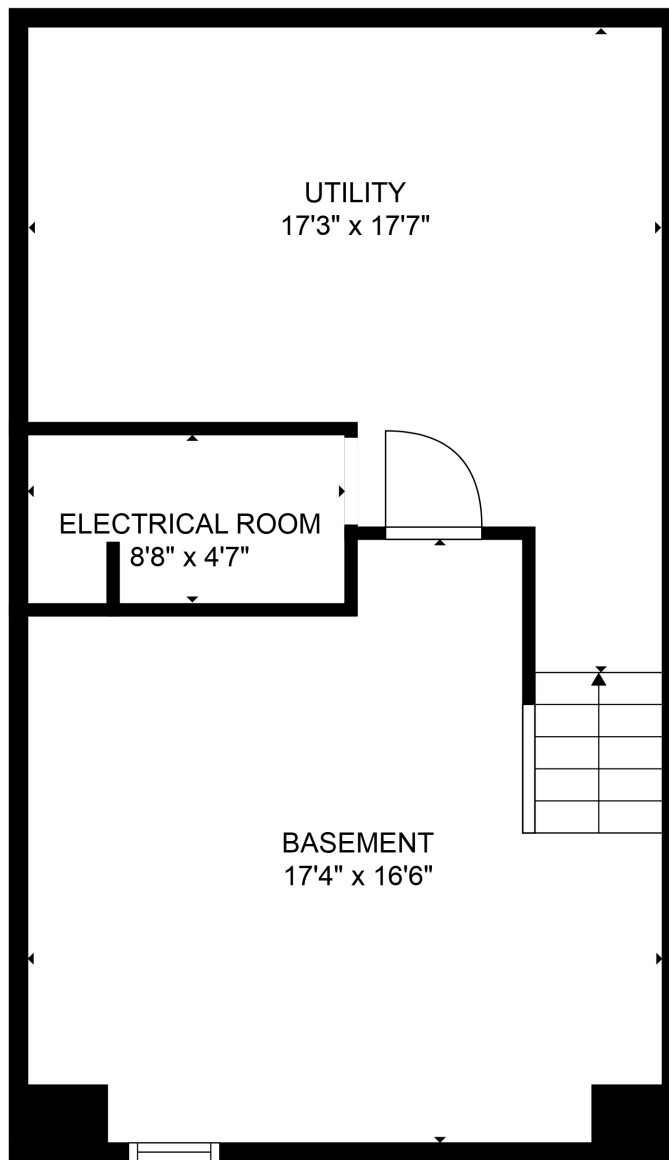

FLOOR 1

FLOOR 2

FLOOR 3

**TOTAL: 1310 sq. ft**

Below Ground: 260 sq. ft, FLOOR 2: 522 sq. ft, FLOOR 3: 528 sq. ft  
 EXCLUDED AREAS: ELECTRICAL ROOM: 43 sq. ft, UTILITY: 225 sq. ft, DECK: 212 sq. ft,  
 EMBEDDED WINDOW: 5 sq. ft

**TOTAL: 1310 sq. ft**

Below Ground: 260 sq. ft, FLOOR 2: 522 sq. ft, FLOOR 3: 528 sq. ft

EXCLUDED AREAS: ELECTRICAL ROOM: 43 sq. ft, UTILITY: 225 sq. ft, DECK: 212 sq. ft,  
EMBEDDEDWINDOW: 5 sq. ft

MEASUREMENTS ARE CALCULATED BY CUBICASA TECHNOLOGY. DEEMED HIGHLY RELIABLE BUT NOT GUARANTEED.