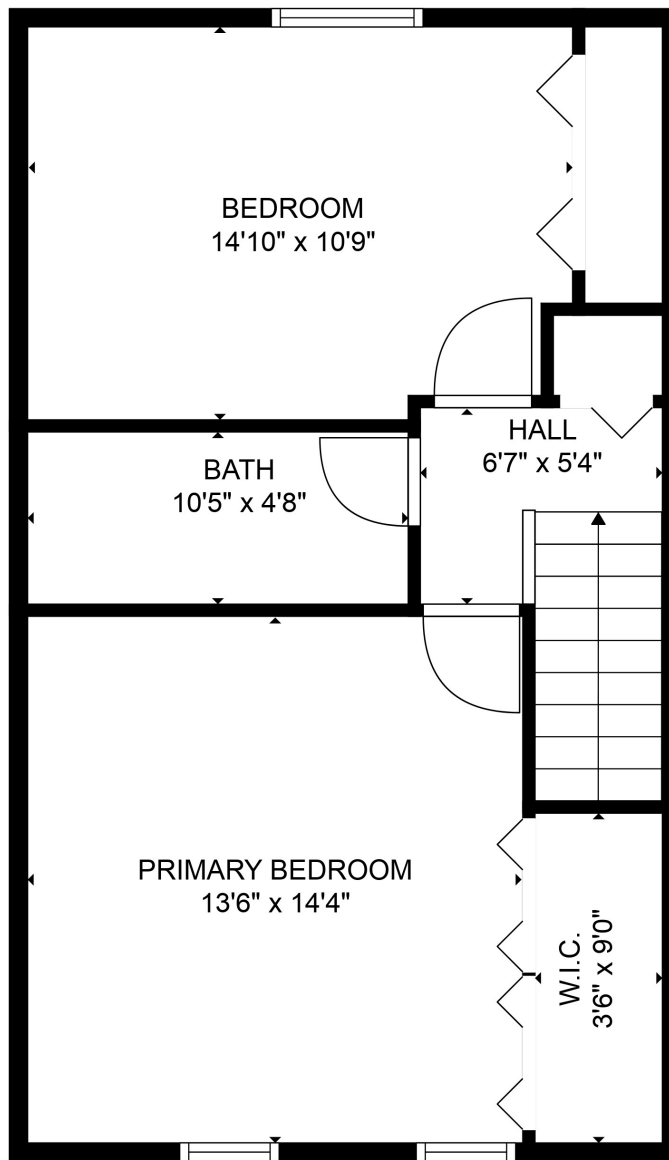

FLOOR 1

FLOOR 2

FLOOR 3

**TOTAL: 1310 sq. ft**

Below Ground: 260 sq. ft, FLOOR 2: 522 sq. ft, FLOOR 3: 528 sq. ft  
 EXCLUDED AREAS: ELECTRICAL ROOM: 43 sq. ft, UTILITY: 225 sq. ft, DECK: 212 sq. ft,  
 EMBEDDED WINDOW: 5 sq. ft

**TOTAL: 1310 sq. ft**

Below Ground: 260 sq. ft, FLOOR 2: 522 sq. ft, FLOOR 3: 528 sq. ft

EXCLUDED AREAS: ELECTRICAL ROOM: 43 sq. ft, UTILITY: 225 sq. ft, DECK: 212 sq. ft,  
EMBEDDEDWINDOW: 5 sq. ft

MEASUREMENTS ARE CALCULATED BY CUBICASA TECHNOLOGY. DEEMED HIGHLY RELIABLE BUT NOT GUARANTEED.