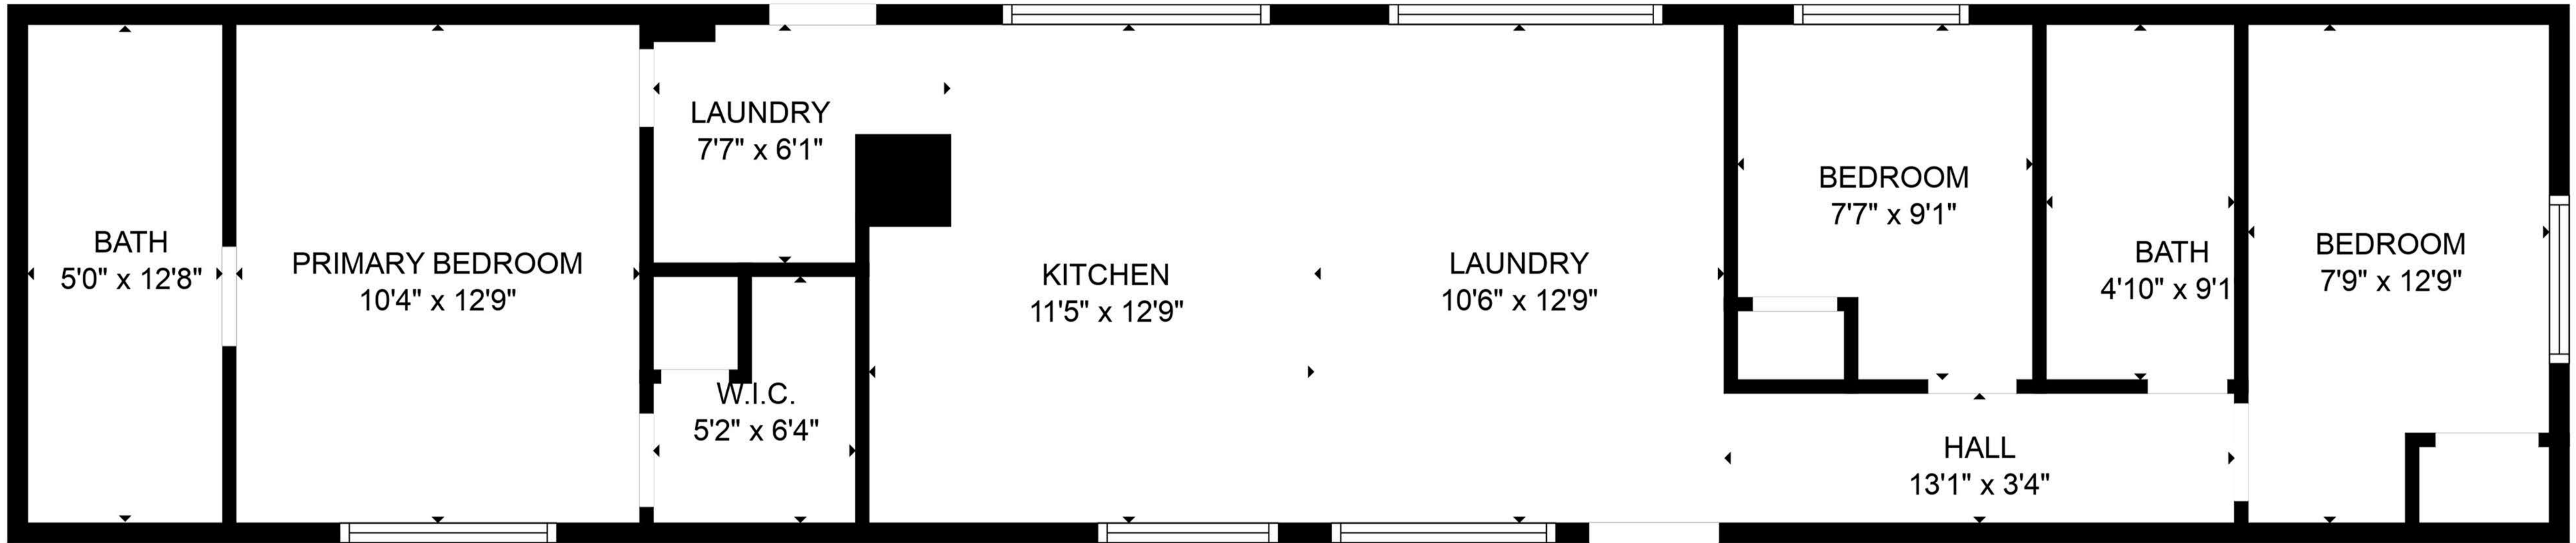

2511 Mount Ave #11

Missoula, MT 59804

3

BEDROOMS

2

BATHROOMS

900

TOTAL SQ.FT.

Measurements are approximate and may not be to scale.

The floor plan illustration is not suitable for construction/architectural purposes.

This communication is not intended to cause or induce breach of an existing agency agreement.