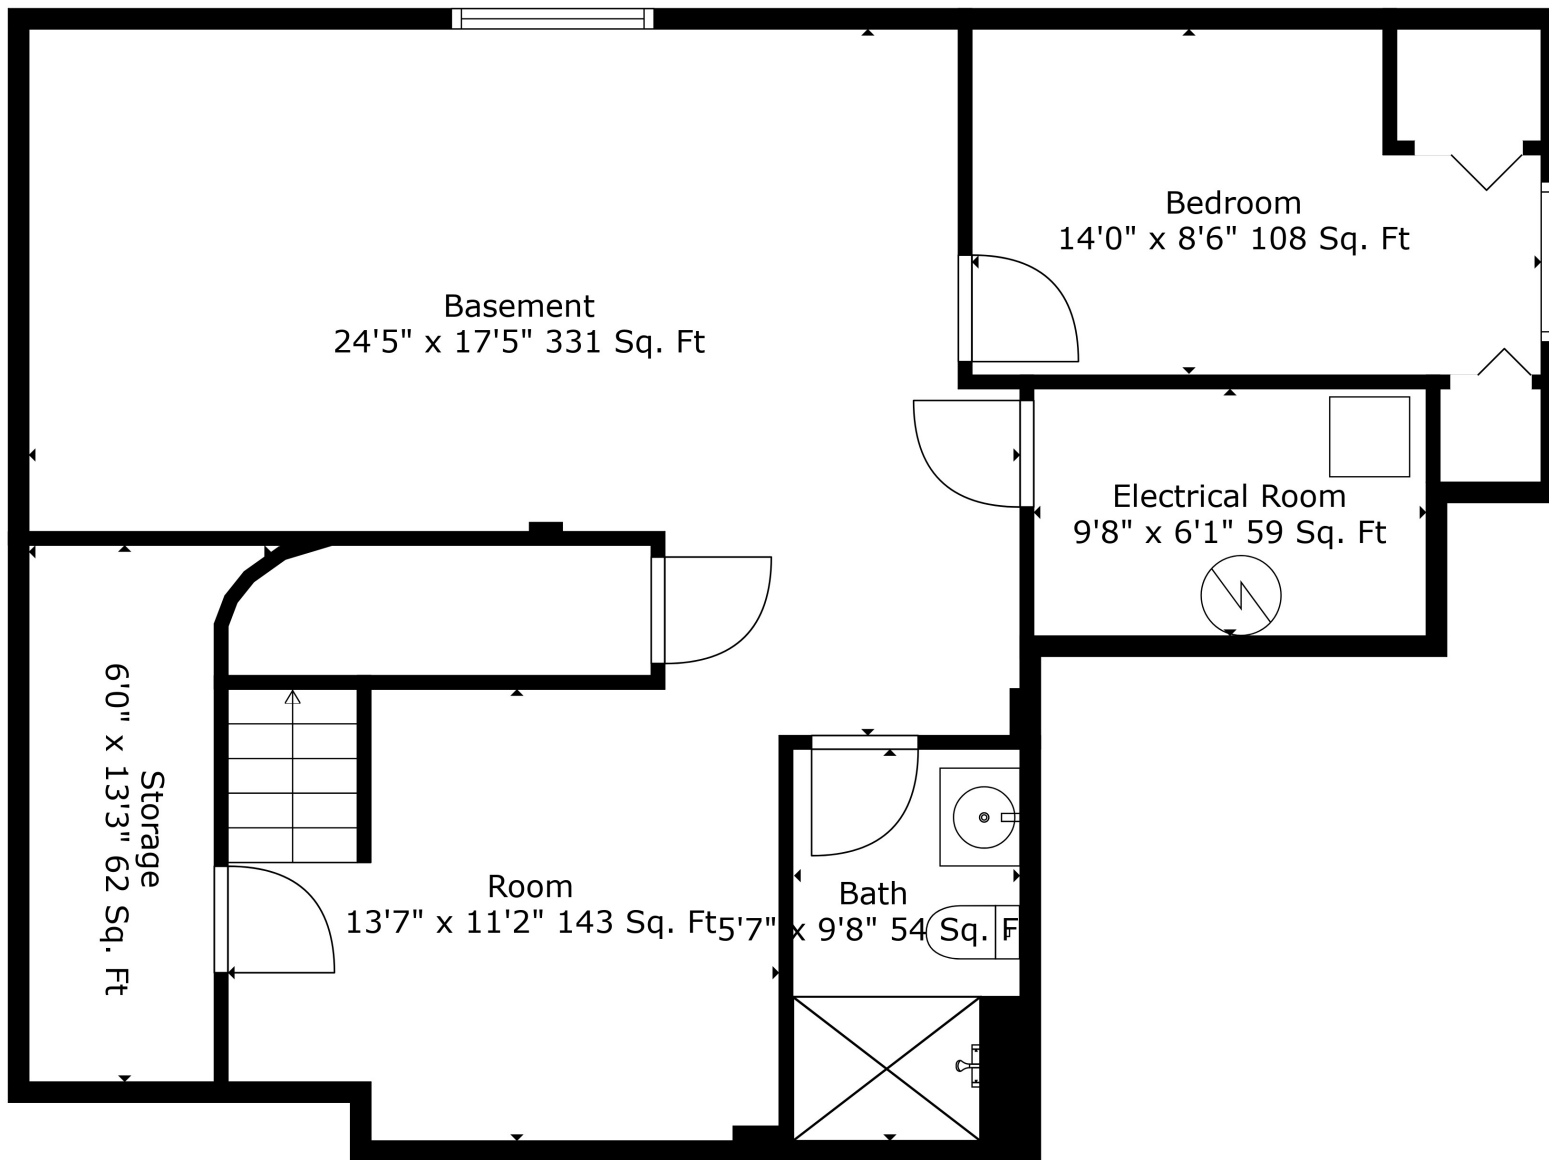

Total scanned area: 3734 sq. ft

Measurements Are Deemed Highly Reliable But Not Guaranteed.

Total scanned area: 3734 sq. ft

Measurements Are Deemed Highly Reliable But Not Guaranteed.

Total scanned area: 3734 sq. ft

Measurements Are Deemed Highly Reliable But Not Guaranteed.

Total scanned area: 3734 sq. ft

Measurements Are Deemed Highly Reliable But Not Guaranteed.