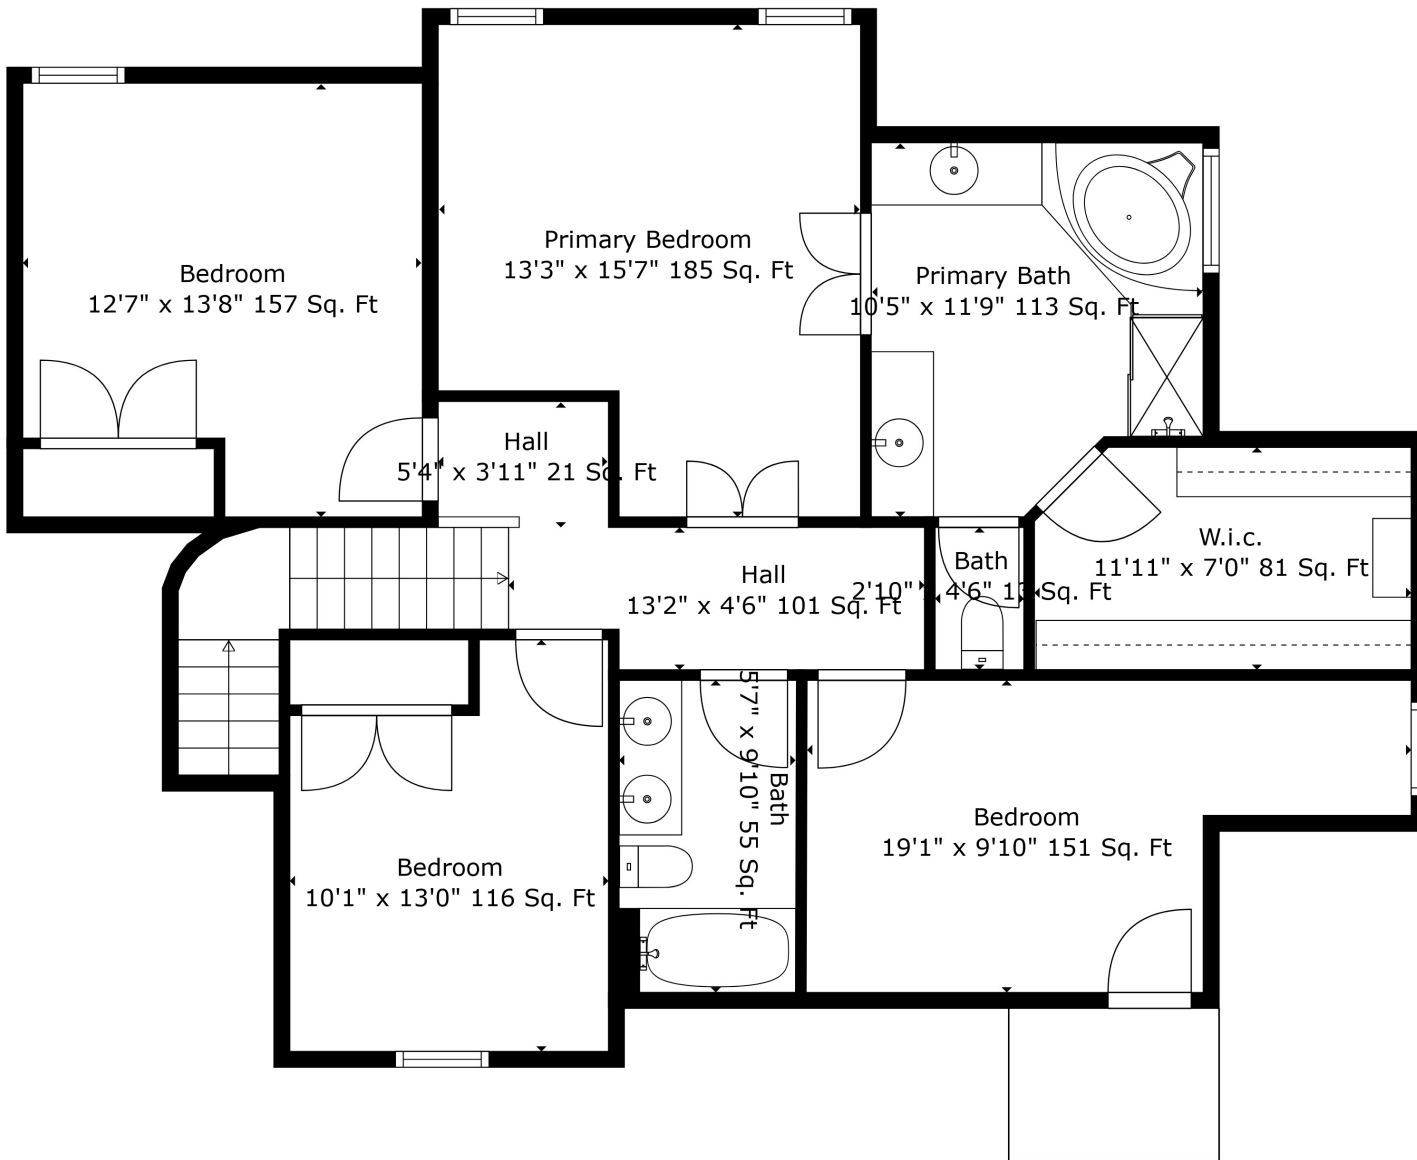

Total scanned area: 3734 sq. ft

Measurements Are Deemed Highly Reliable But Not Guaranteed.

Total scanned area: 3734 sq. ft

Measurements Are Deemed Highly Reliable But Not Guaranteed.

Total scanned area: 3734 sq. ft

Measurements Are Deemed Highly Reliable But Not Guaranteed.

Total scanned area: 3734 sq. ft

Measurements Are Deemed Highly Reliable But Not Guaranteed.