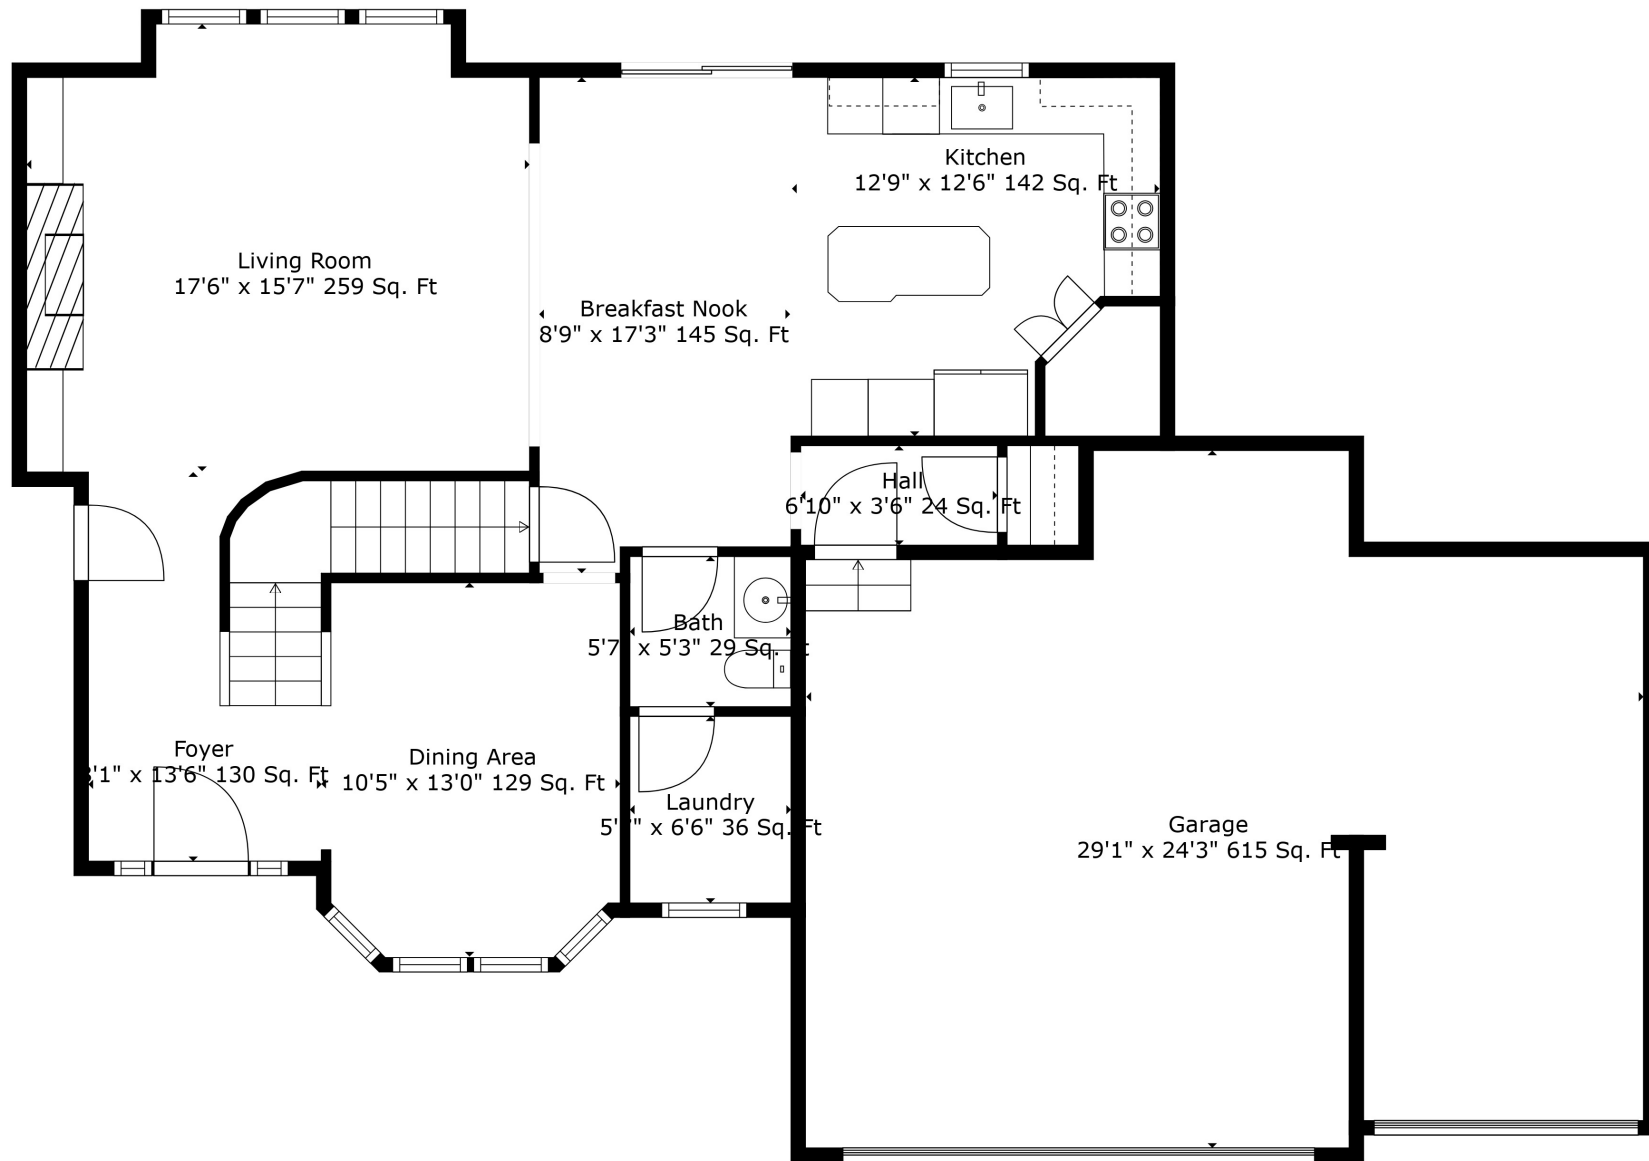

Total scanned area: 3734 sq. ft

Measurements Are Deemed Highly Reliable But Not Guaranteed.

Total scanned area: 3734 sq. ft

Measurements Are Deemed Highly Reliable But Not Guaranteed.

Total scanned area: 3734 sq. ft

Measurements Are Deemed Highly Reliable But Not Guaranteed.

Total scanned area: 3734 sq. ft

Measurements Are Deemed Highly Reliable But Not Guaranteed.