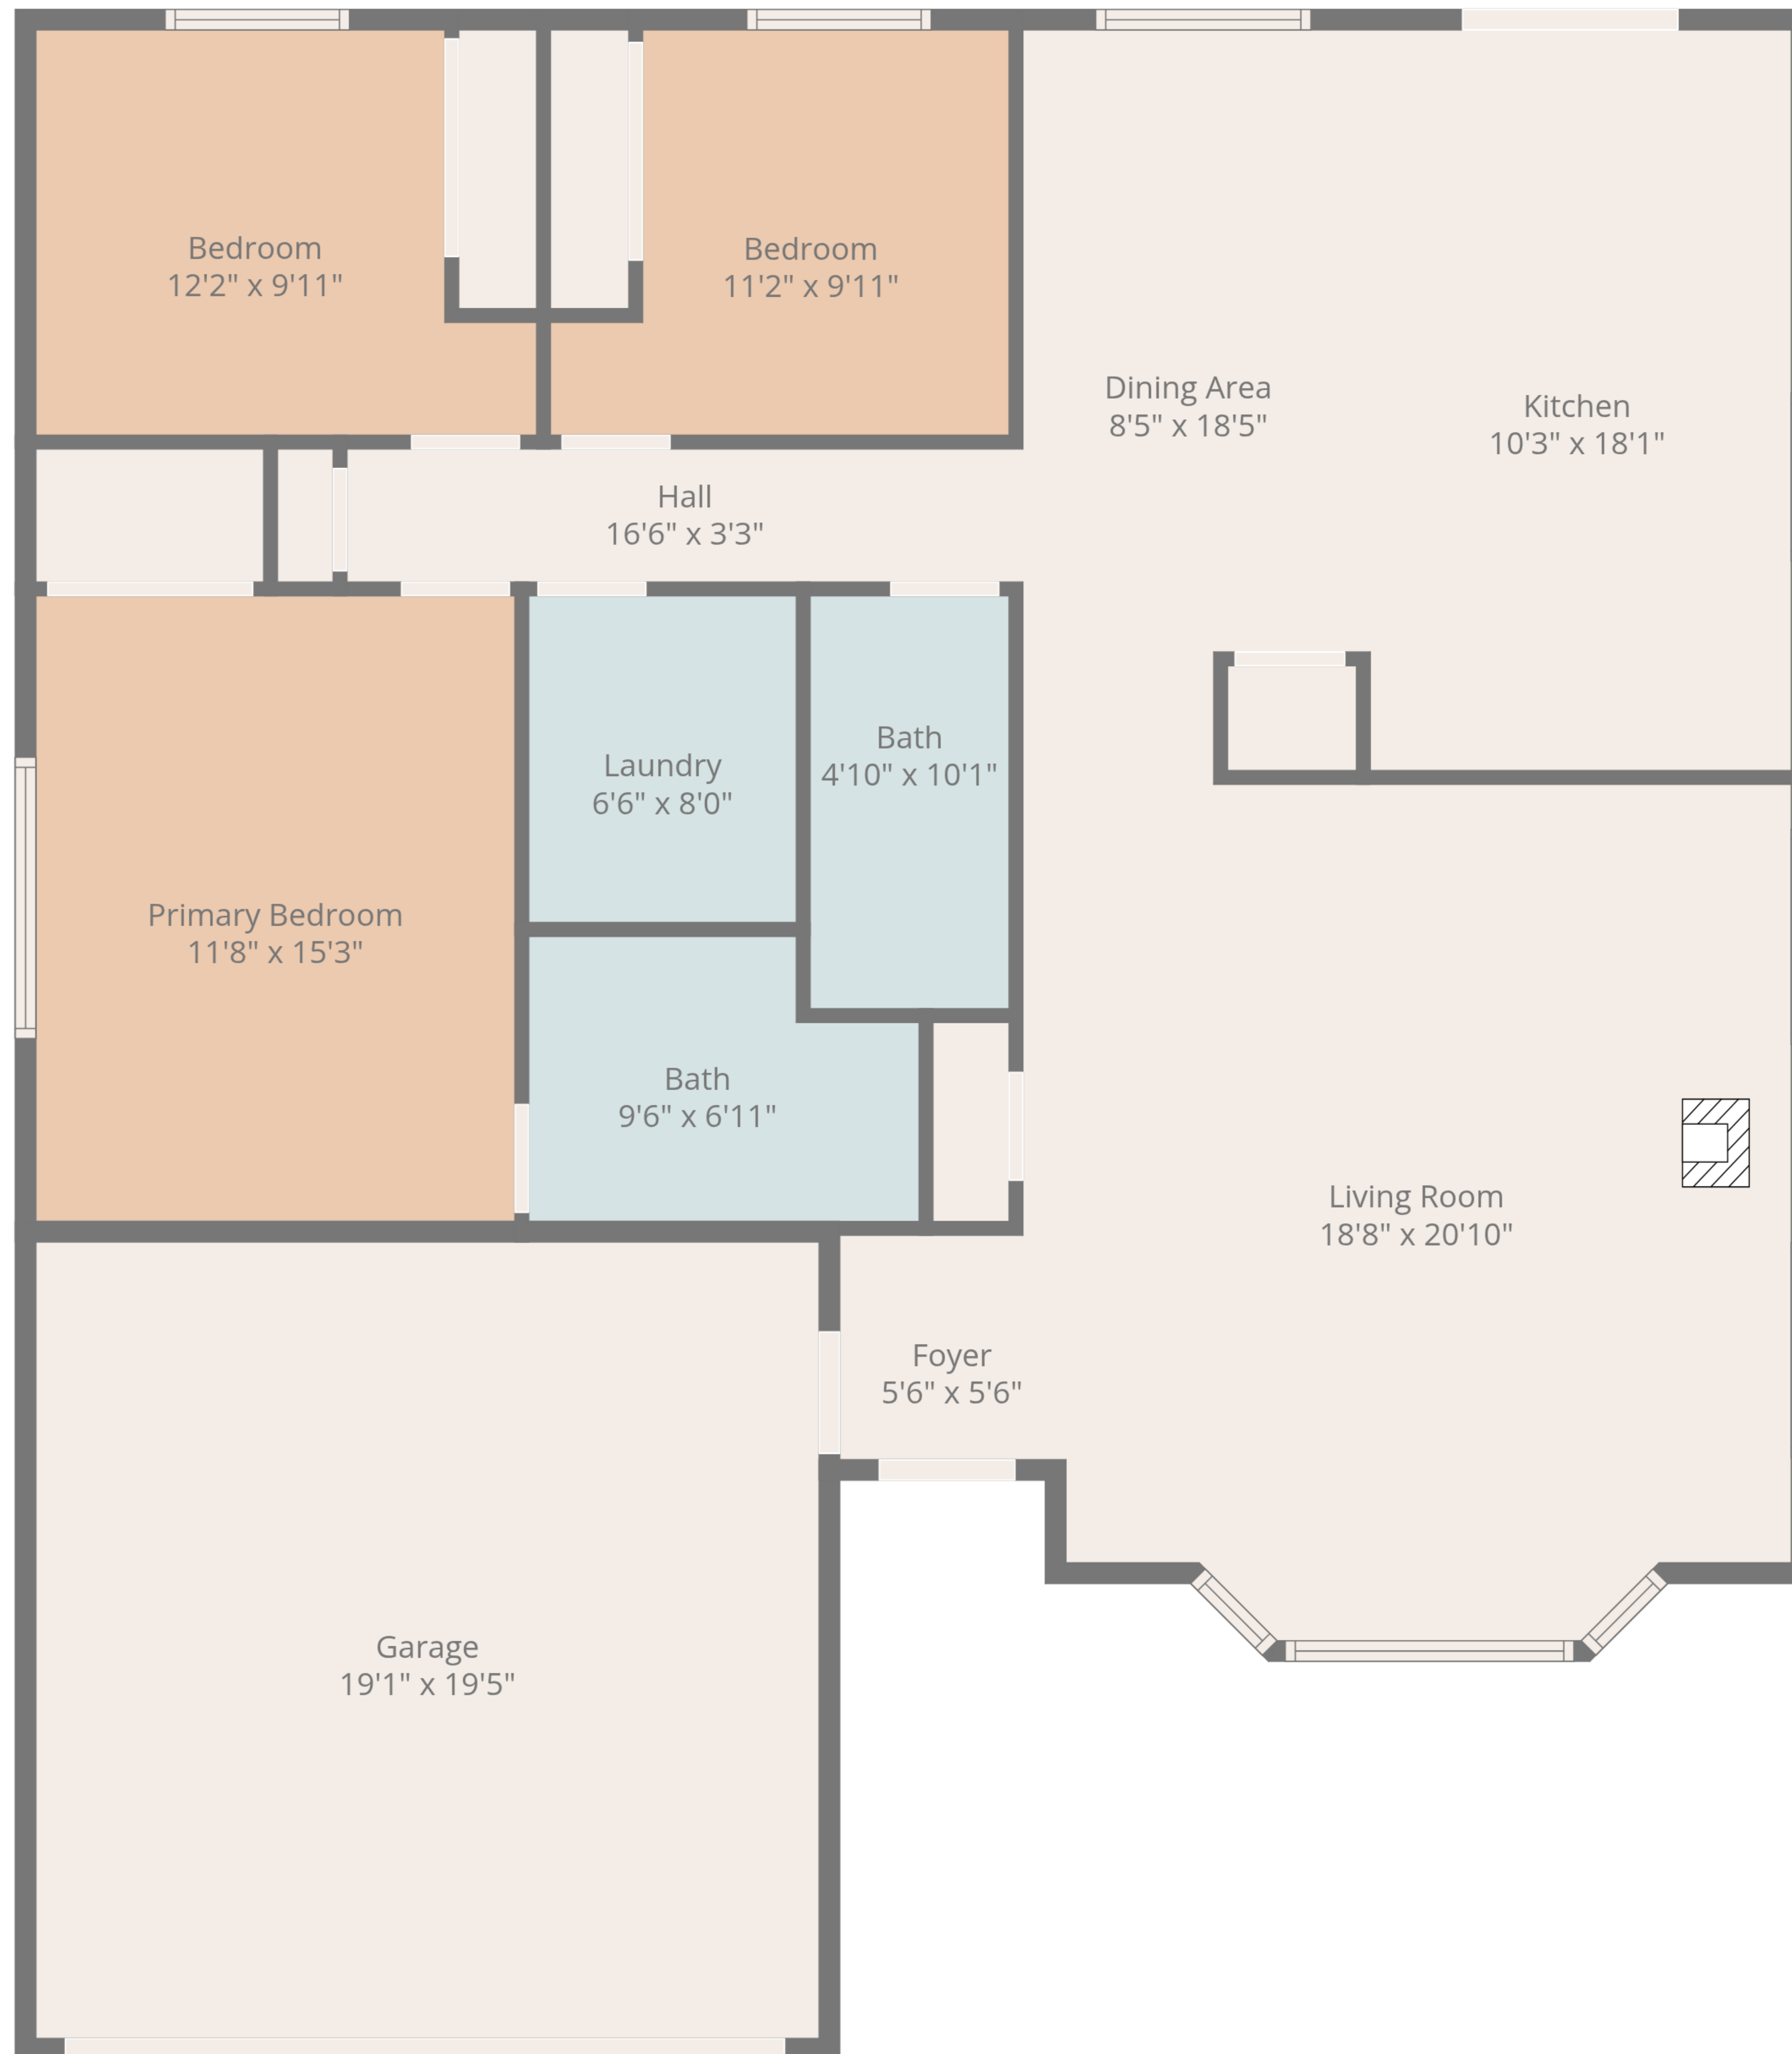

Total: 1439 sq. ft
1st Floor: 1439 sq. ft
Excluded Areas: Garage: 371 sq. Ft, Walls: 107 sq. ft

Total: 1439 sq. ft
1st Floor: 1439 sq. ft
Excluded Areas: Garage: 371 sq. Ft, Walls: 107 sq. ft