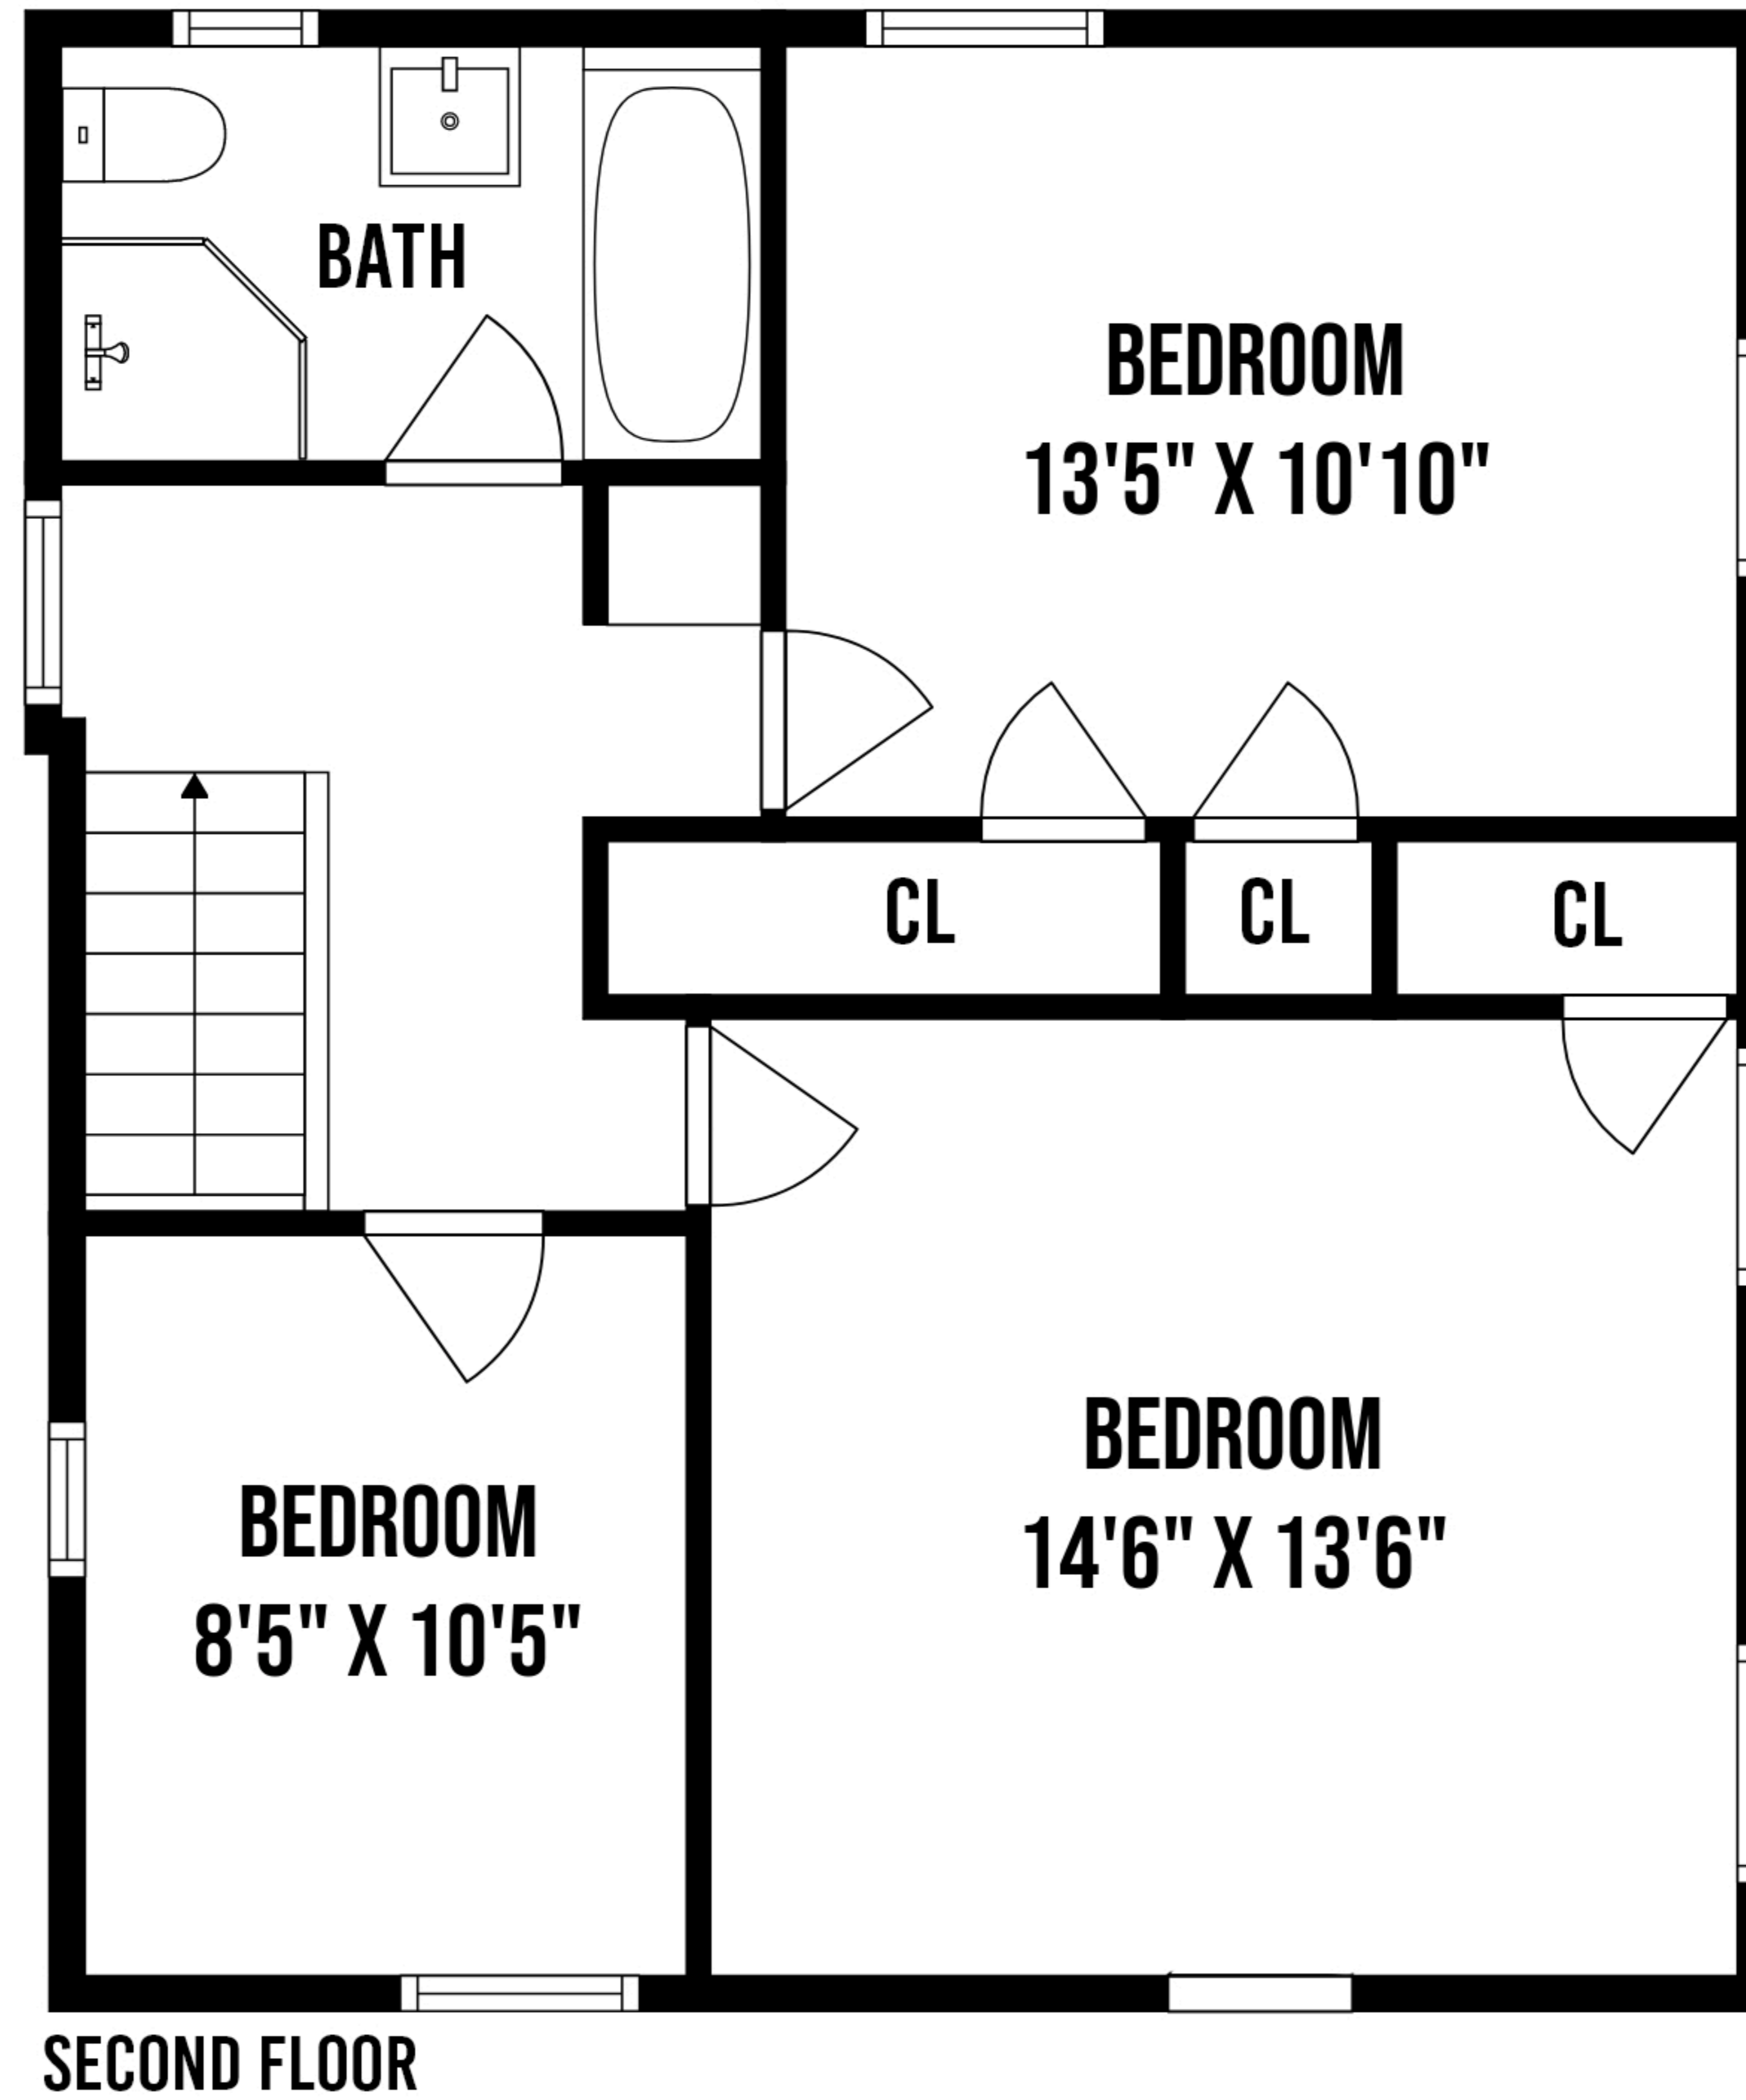

254-20 WALDEN AVE LITTLE NECK NY

PREPARED BY "HOME MEDIA GROUP INC." TEL 212-731-2301
THIS FLOOR PLAN ILLUSTRATION IS AN APPROXIMATION OF EXISTING STRUCTURES AND FEATURES AND IS PROVIDED FOR CONVENIENCE ONLY
WITH THE PERMISSION OF THE SELLER. ALL MEASUREMENTS ARE APPROXIMATE AND NOT GUARANTEED TO BE EXACT OR TO SCALE.