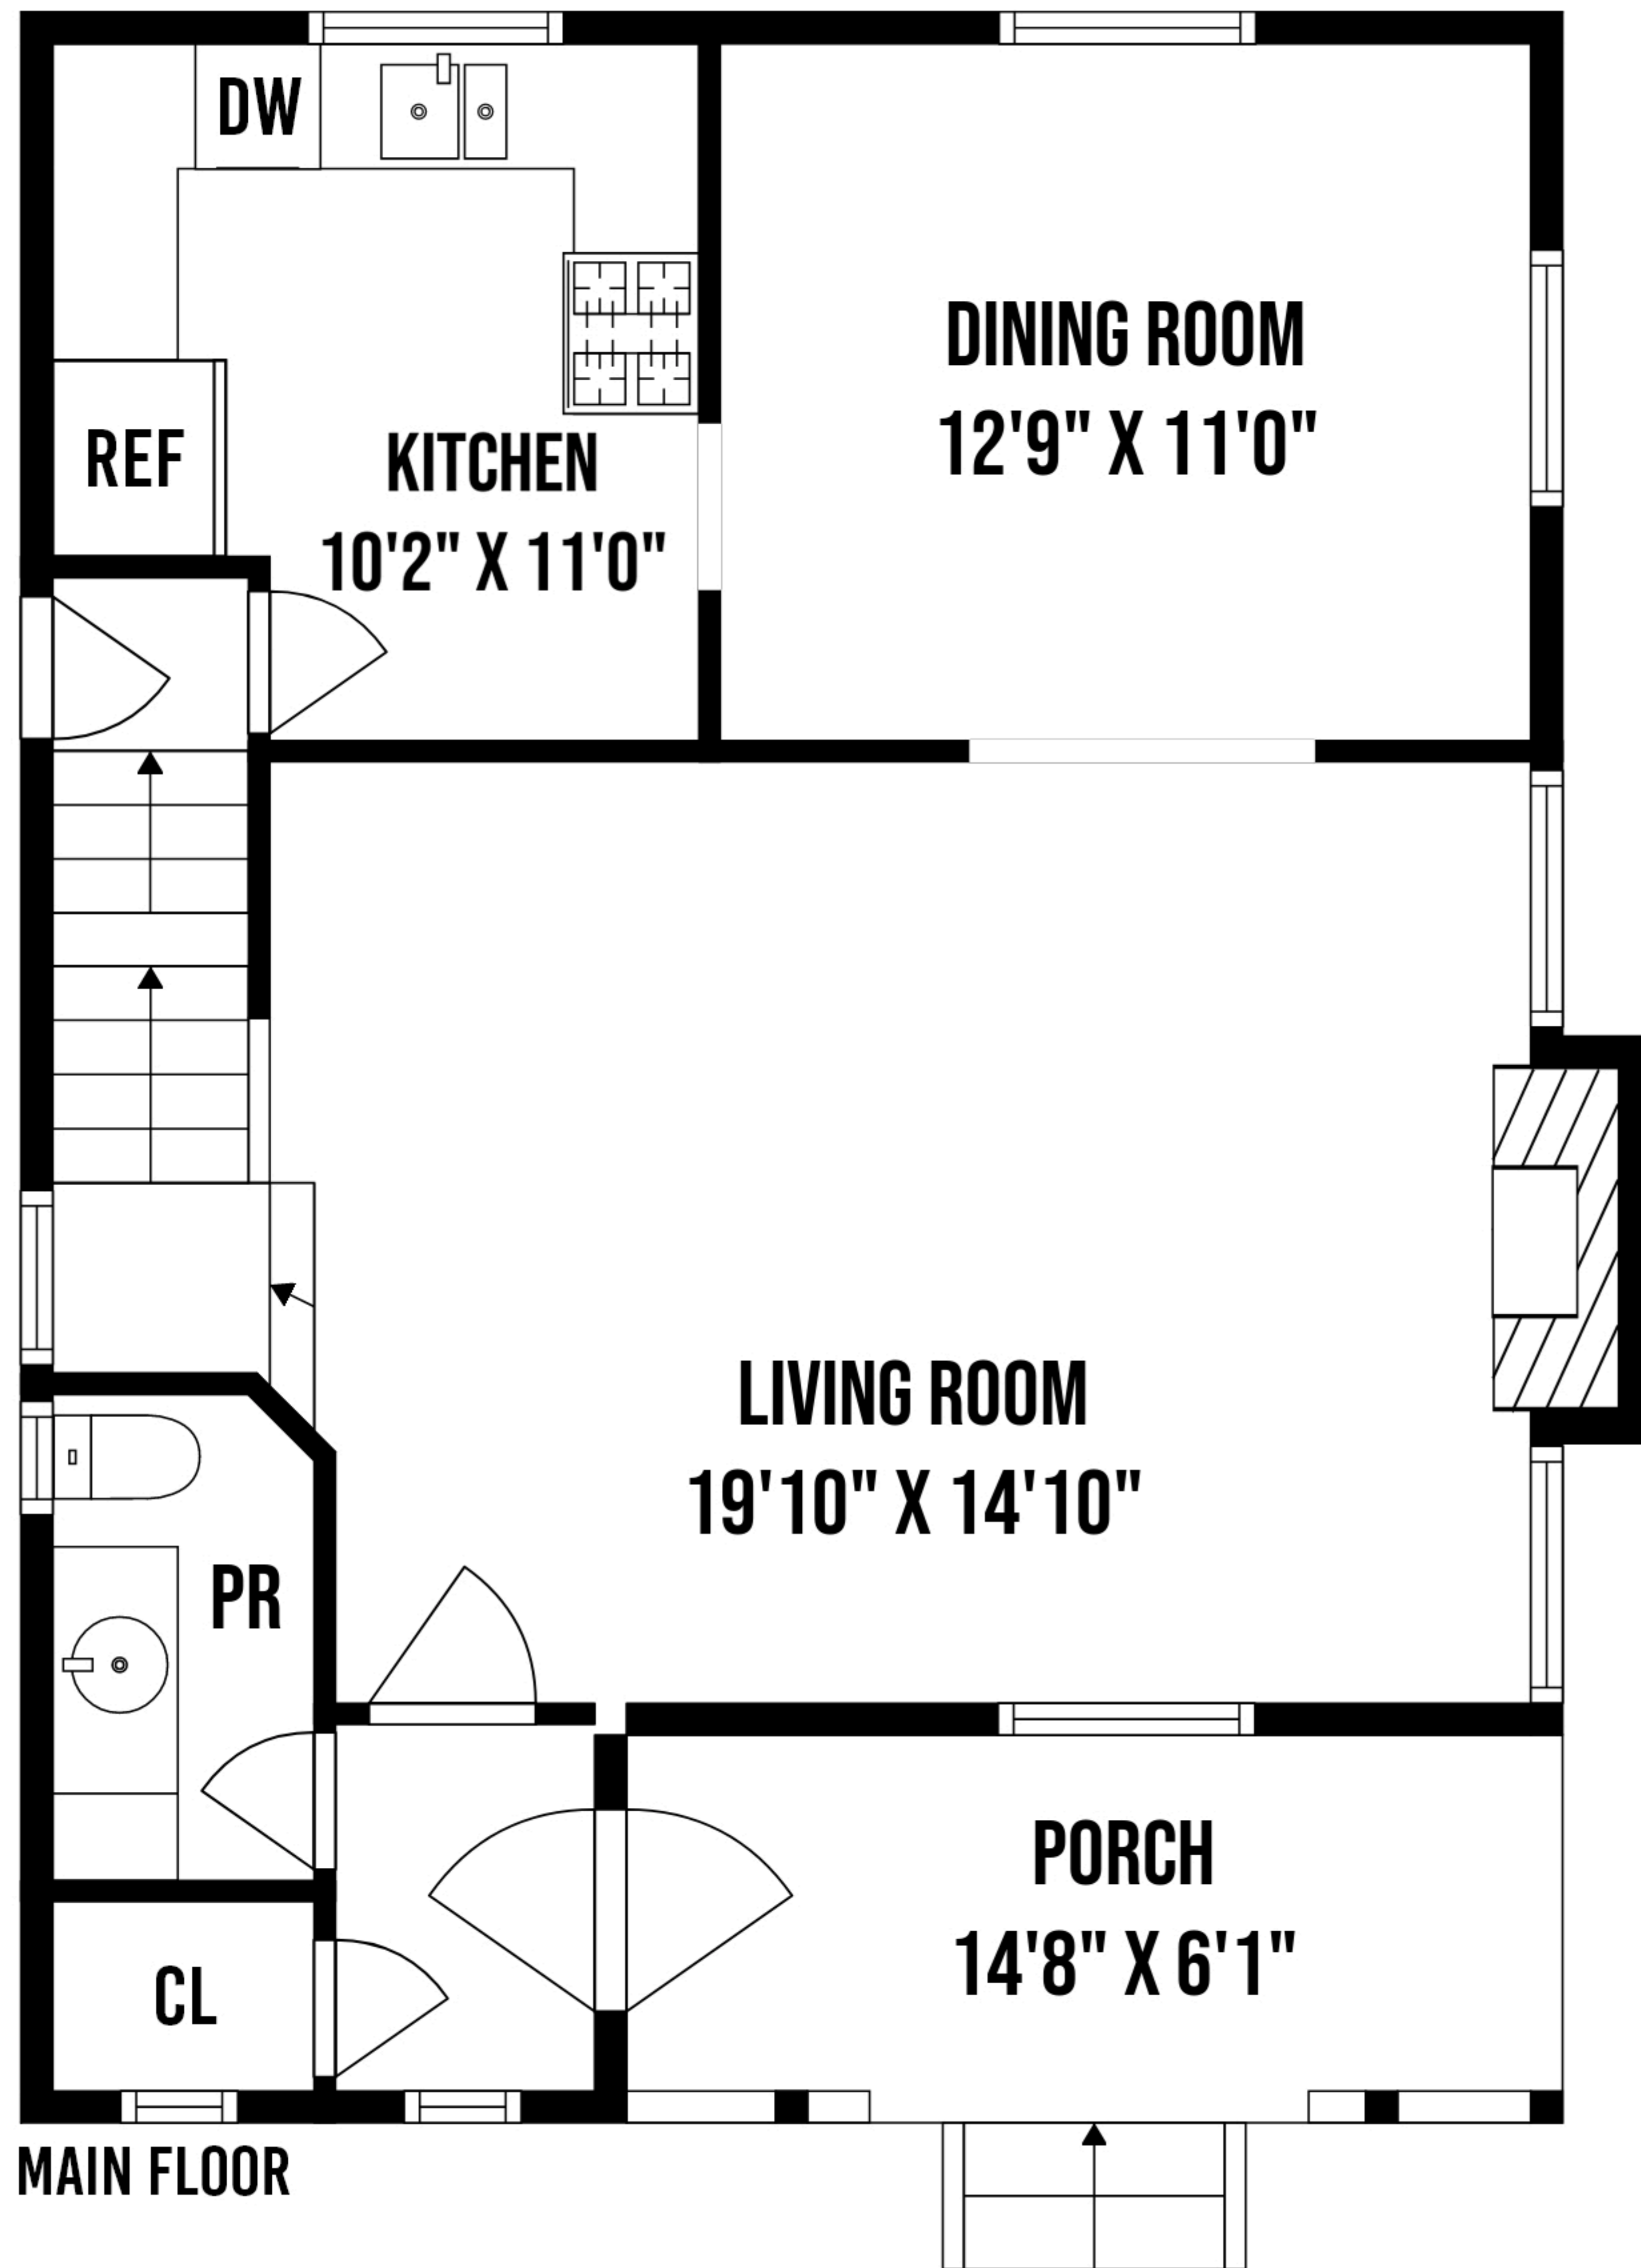

254-20 WALDEN AVE LITTLE NECK NY

PREPARED BY "HOME MEDIA GROUP INC." TEL 212-731-2301
THIS FLOOR PLAN ILLUSTRATION IS AN APPROXIMATION OF EXISTING STRUCTURES AND FEATURES AND IS PROVIDED FOR CONVENIENCE ONLY
WITH THE PERMISSION OF THE SELLER. ALL MEASUREMENTS ARE APPROXIMATE AND NOT GUARANTEED TO BE EXACT OR TO SCALE.