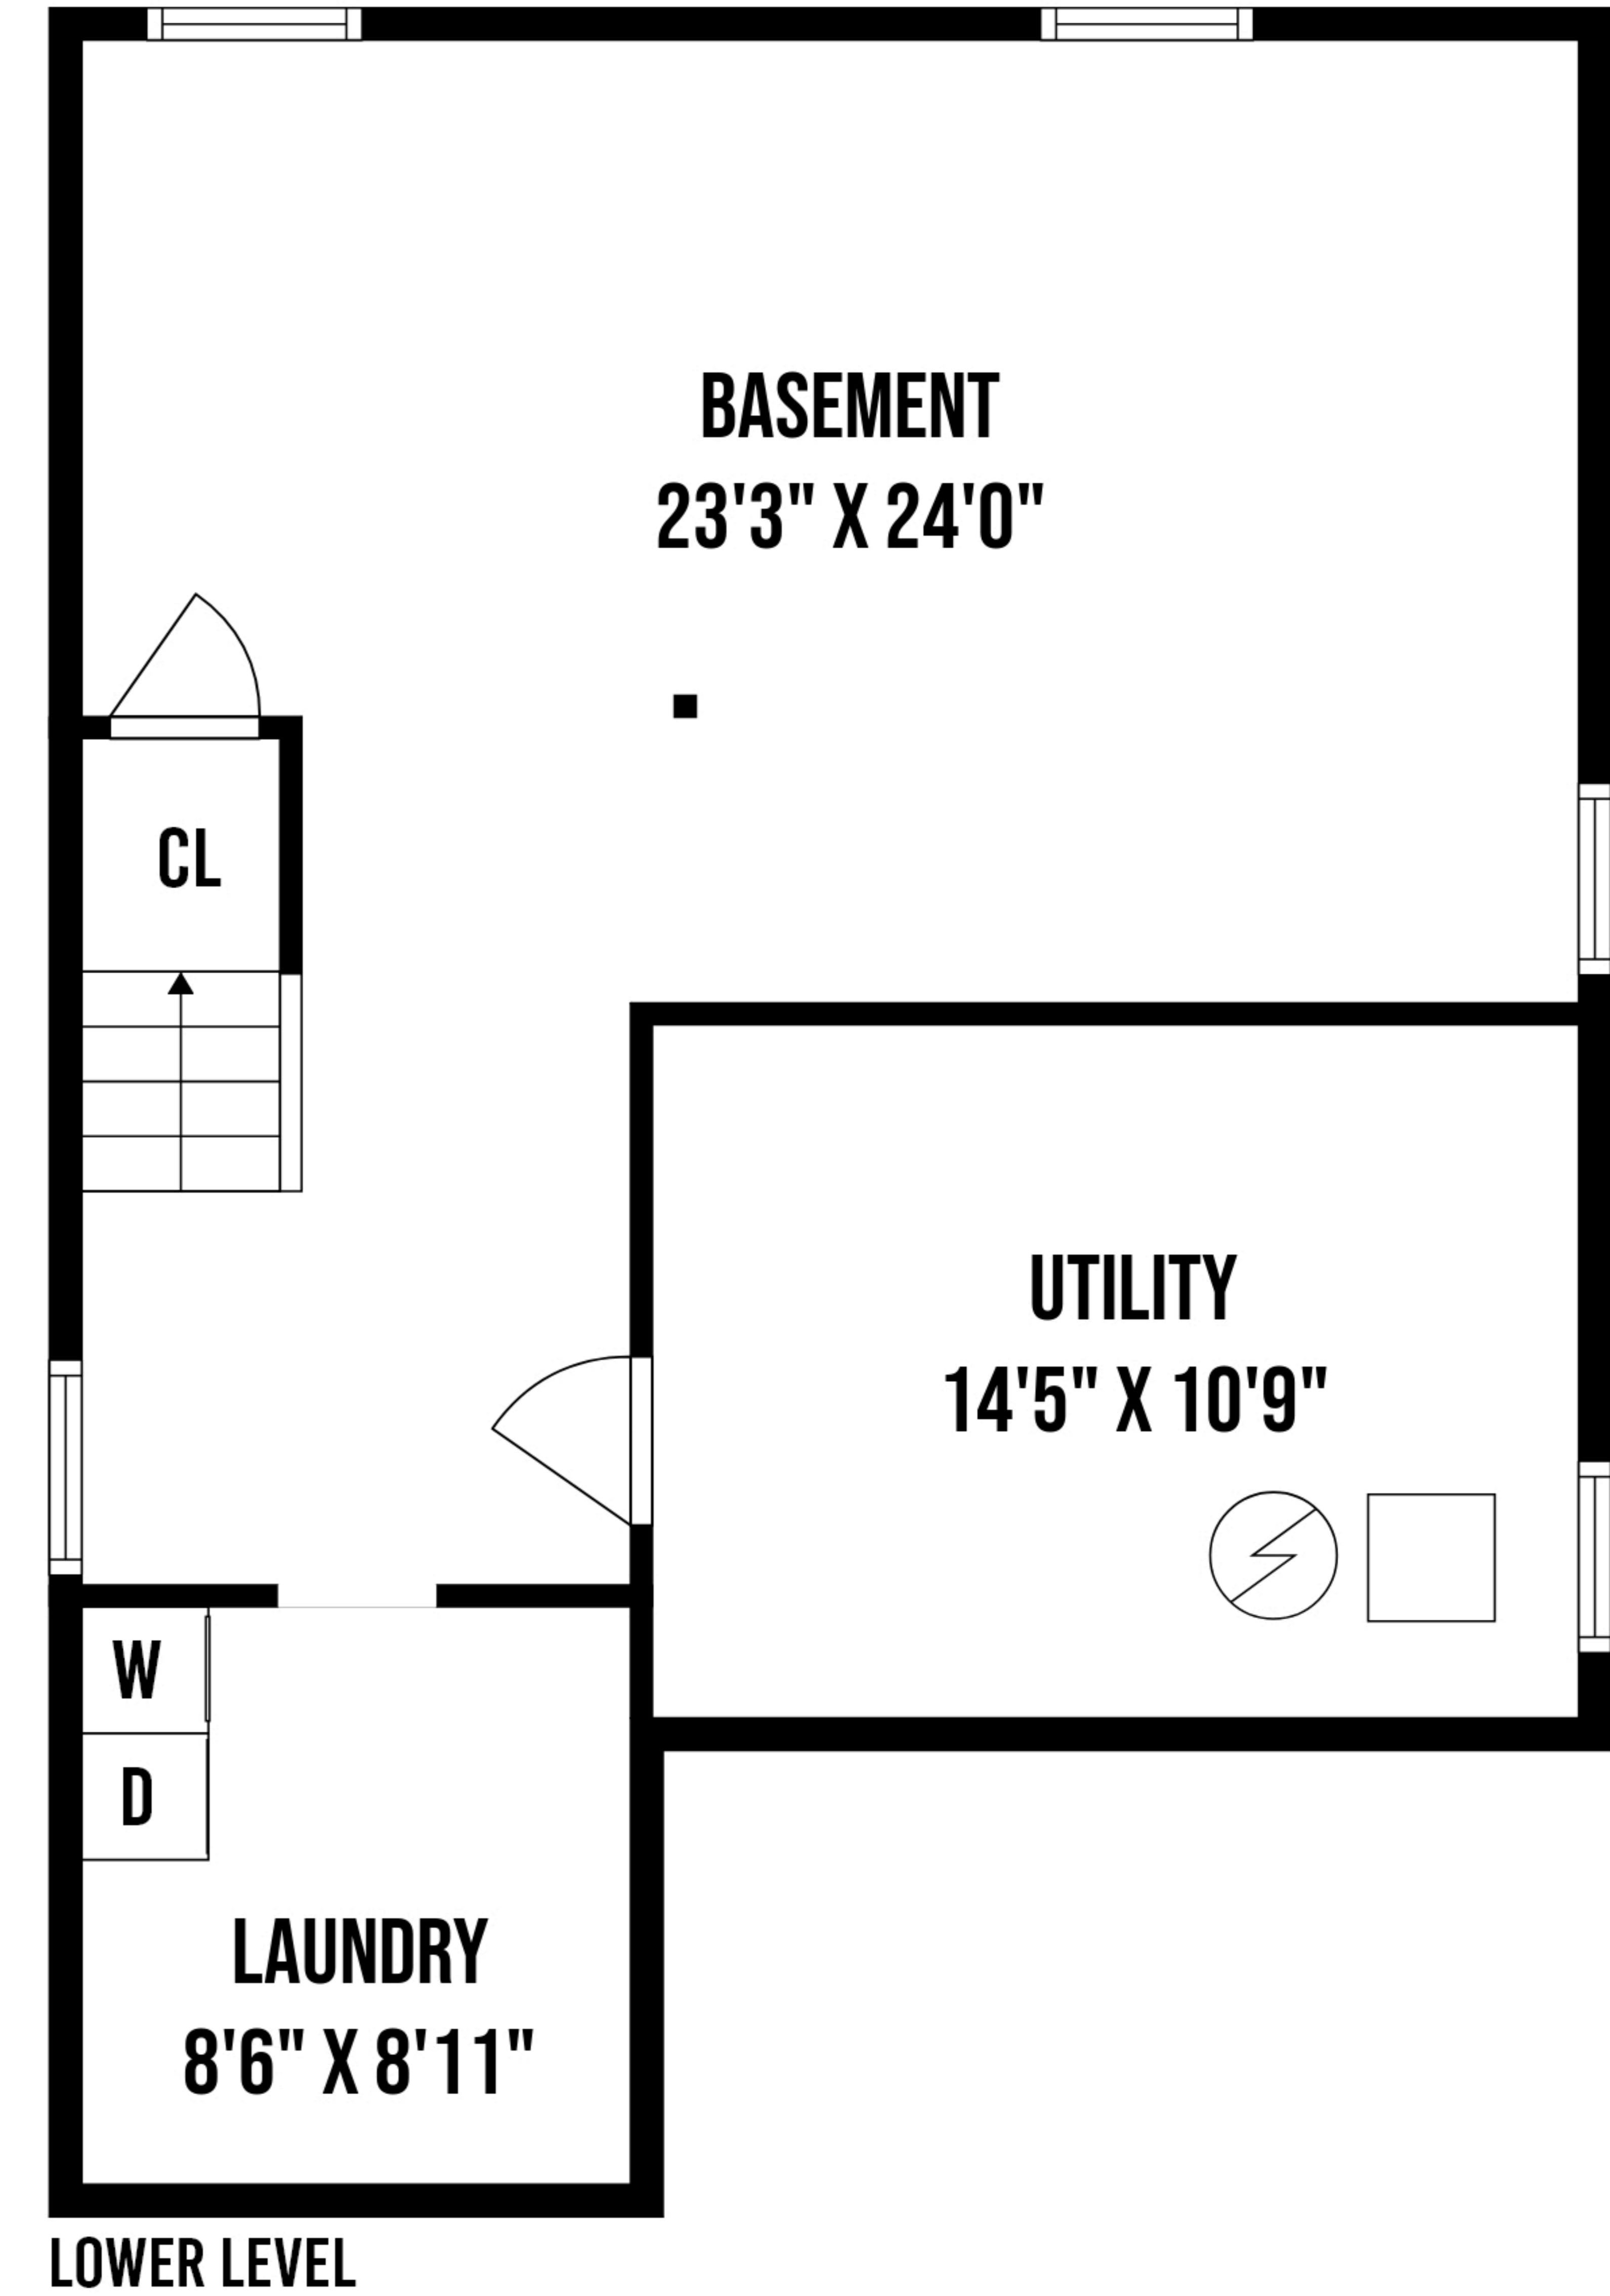

254-20 WALDEN AVE LITTLE NECK NY

PREPARED BY "HOME MEDIA GROUP INC." TEL 212-731-2301
THIS FLOOR PLAN ILLUSTRATION IS AN APPROXIMATION OF EXISTING STRUCTURES AND FEATURES AND IS PROVIDED FOR CONVENIENCE ONLY
WITH THE PERMISSION OF THE SELLER. ALL MEASUREMENTS ARE APPROXIMATE AND NOT GUARANTEED TO BE EXACT OR TO SCALE.