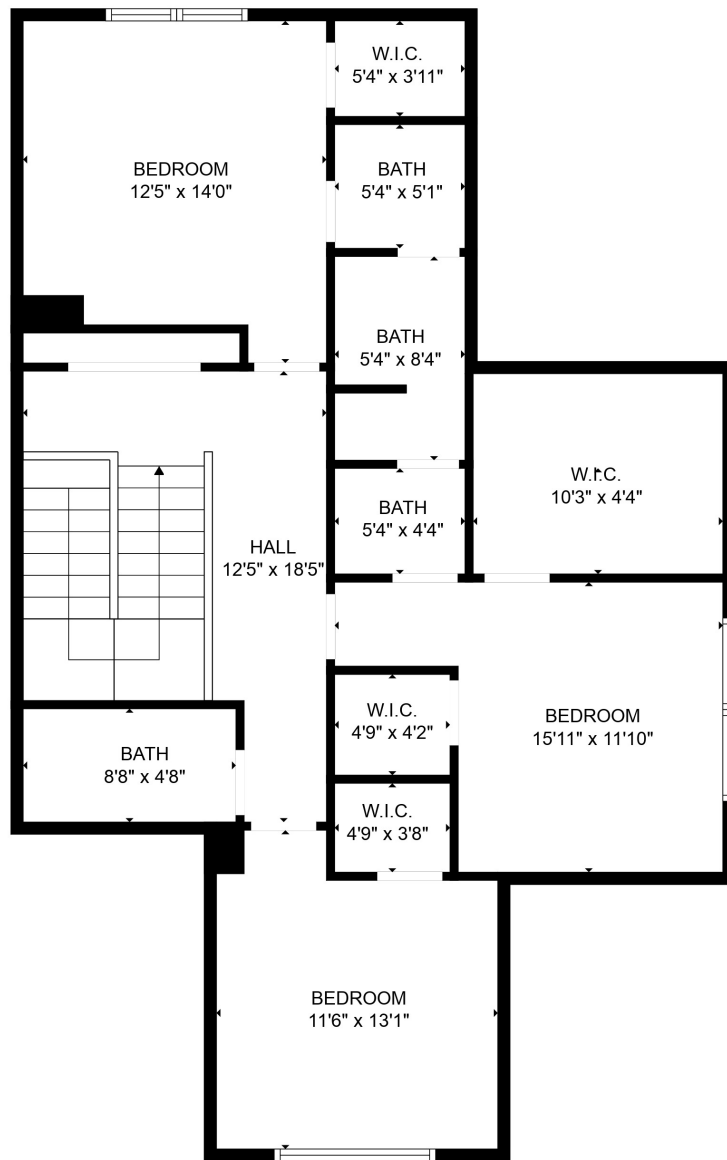

FLOOR 1

FLOOR 2

TOTAL: 3229 sq. ft
 FLOOR 1: 2269 sq. ft, FLOOR 2: 960 sq. ft
 EXCLUDED AREAS: GARAGE: 643 sq. ft, COVERED PATIO: 462 sq. ft, PORCH: 44 sq. ft

MEASUREMENTS ARE CALCULATED BY CUBICASA TECHNOLOGY. DEEMED HIGHLY RELIABLE BUT NOT GUARANTEED.

TOTAL: 3229 sq. ft

FLOOR 1: 2269 sq. ft, FLOOR 2: 960 sq. ft

EXCLUDED AREAS: GARAGE: 643 sq. ft, COVERED PATIO: 462 sq. ft, PORCH: 44 sq. ft

MEASUREMENTS ARE CALCULATED BY CUBICASA TECHNOLOGY. DEEMED HIGHLY RELIABLE BUT NOT GUARANTEED.