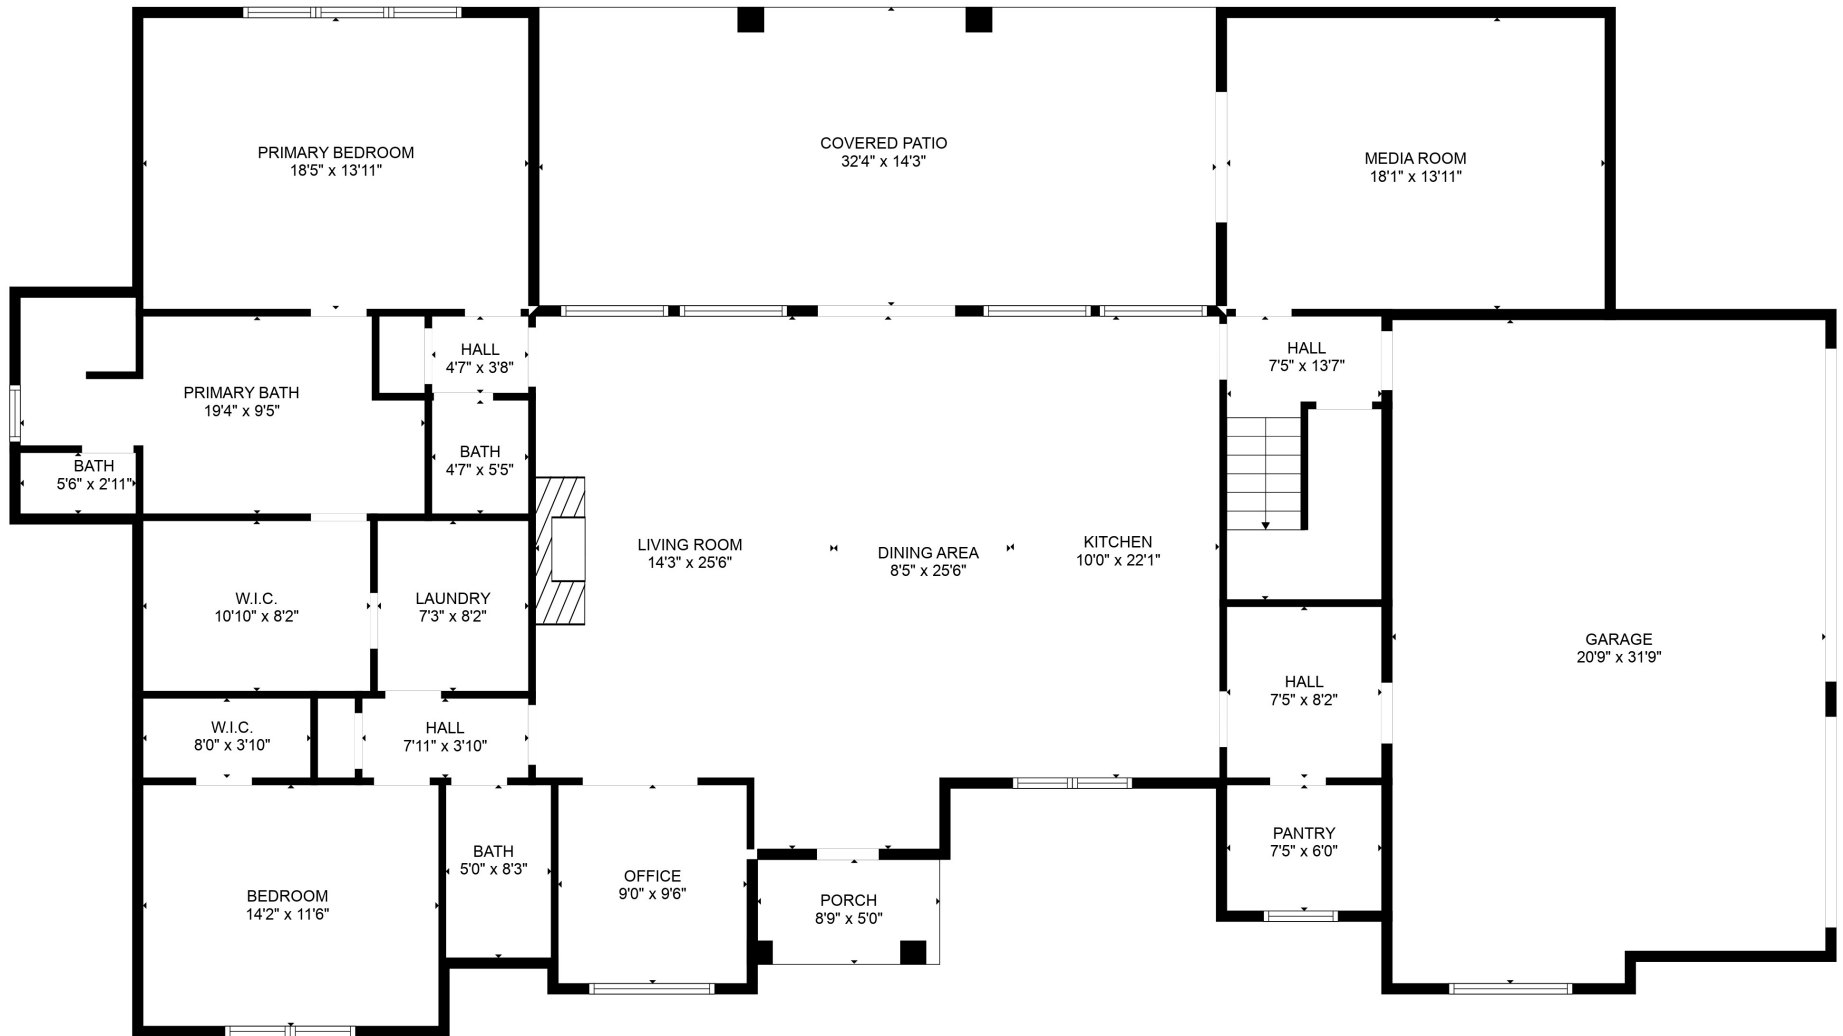

FLOOR 1

FLOOR 2

TOTAL: 3229 sq. ft
 FLOOR 1: 2269 sq. ft, FLOOR 2: 960 sq. ft
 EXCLUDED AREAS: GARAGE: 643 sq. ft, COVERED PATIO: 462 sq. ft, PORCH: 44 sq. ft

MEASUREMENTS ARE CALCULATED BY CUBICASA TECHNOLOGY. DEEMED HIGHLY RELIABLE BUT NOT GUARANTEED.

TOTAL: 3229 sq. ft

FLOOR 1: 2269 sq. ft, FLOOR 2: 960 sq. ft

EXCLUDED AREAS: GARAGE: 643 sq. ft, COVERED PATIO: 462 sq. ft, PORCH: 44 sq. ft

MEASUREMENTS ARE CALCULATED BY CUBICASA TECHNOLOGY. DEEMED HIGHLY RELIABLE BUT NOT GUARANTEED.