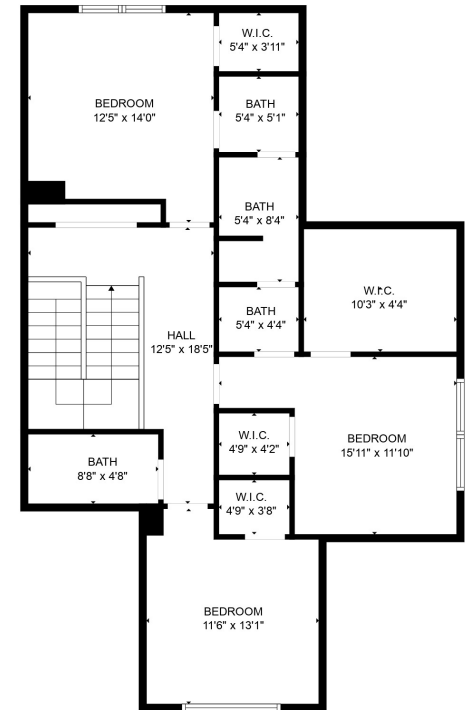

FLOOR 1

FLOOR 2

TOTAL: 3229 sq. ft
 FLOOR 1: 2269 sq. ft, FLOOR 2: 960 sq. ft
 EXCLUDED AREAS: GARAGE: 643 sq. ft, COVERED PATIO: 462 sq. ft, PORCH: 44 sq. ft

MEASUREMENTS ARE CALCULATED BY CUBICASA TECHNOLOGY. DEEMED HIGHLY RELIABLE BUT NOT GUARANTEED.

TOTAL: 3229 sq. ft

FLOOR 1: 2269 sq. ft, FLOOR 2: 960 sq. ft

EXCLUDED AREAS: GARAGE: 643 sq. ft, COVERED PATIO: 462 sq. ft, PORCH: 44 sq. ft

MEASUREMENTS ARE CALCULATED BY CUBICASA TECHNOLOGY. DEEMED HIGHLY RELIABLE BUT NOT GUARANTEED.