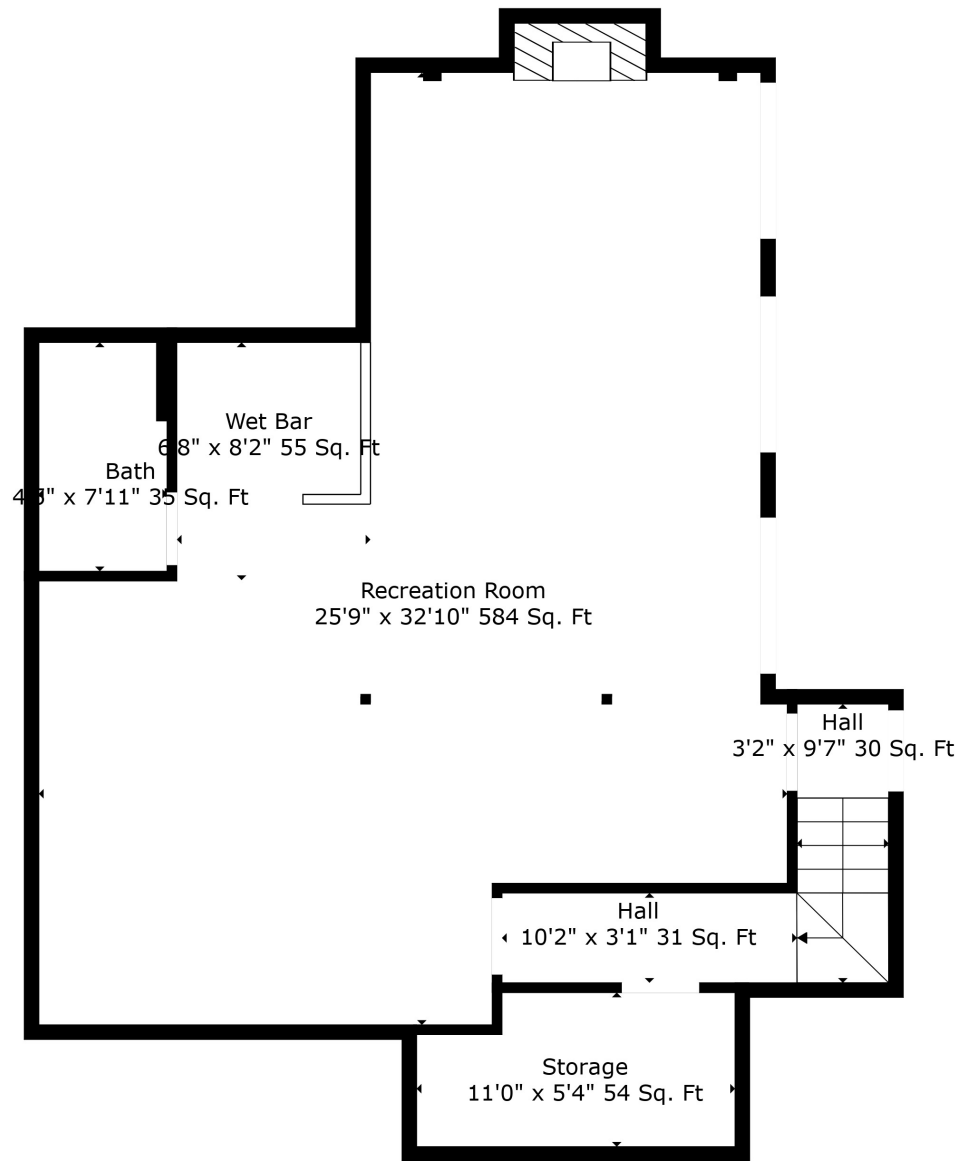

Floor 1

Floor 2

Total scanned area: 2495 sq. ft

Total scanned area: 2495 sq. ft

Measurements Are Calculated By Cubicasa Technology. Deemed Highly Reliable But Not Guaranteed.

Total scanned area: 2495 sq. ft