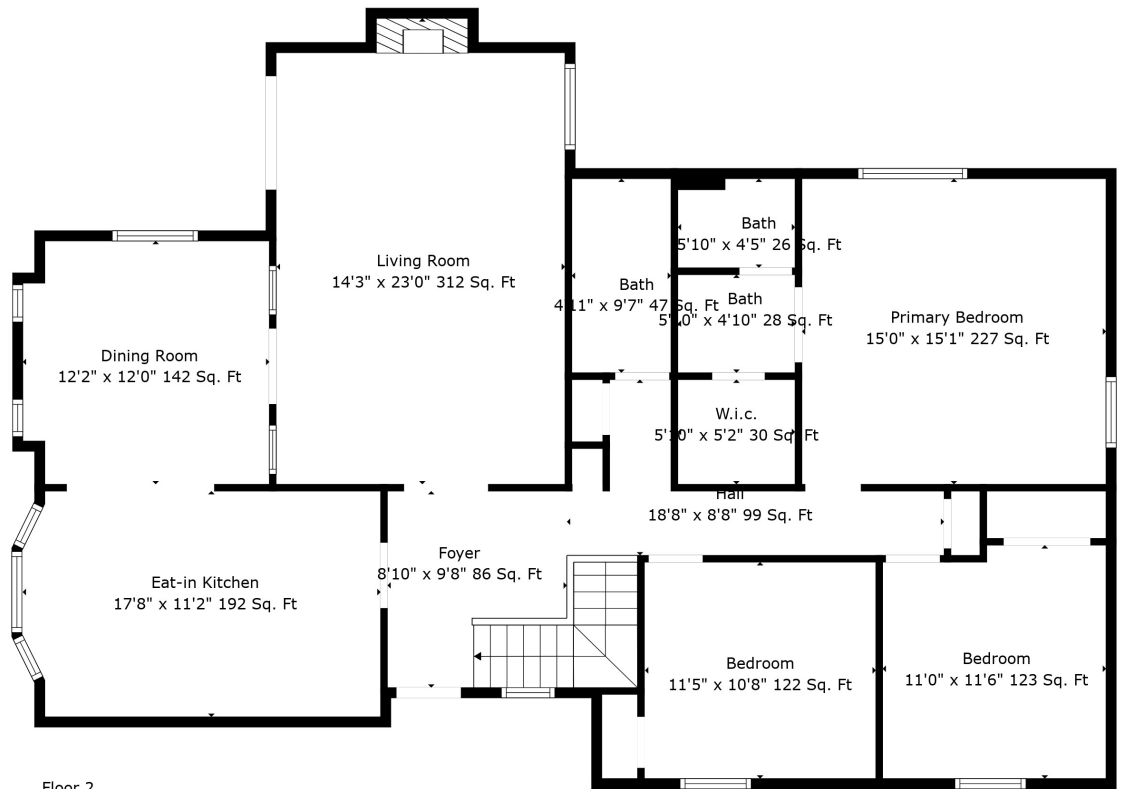

Floor 1

Floor 2

Total scanned area: 2495 sq. ft

Total scanned area: 2495 sq. ft

Measurements Are Calculated By Cubicasa Technology. Deemed Highly Reliable But Not Guaranteed.

Total scanned area: 2495 sq. ft

Measurements Are Calculated By Cubicasa Technology. Deemed Highly Reliable But Not Guaranteed.