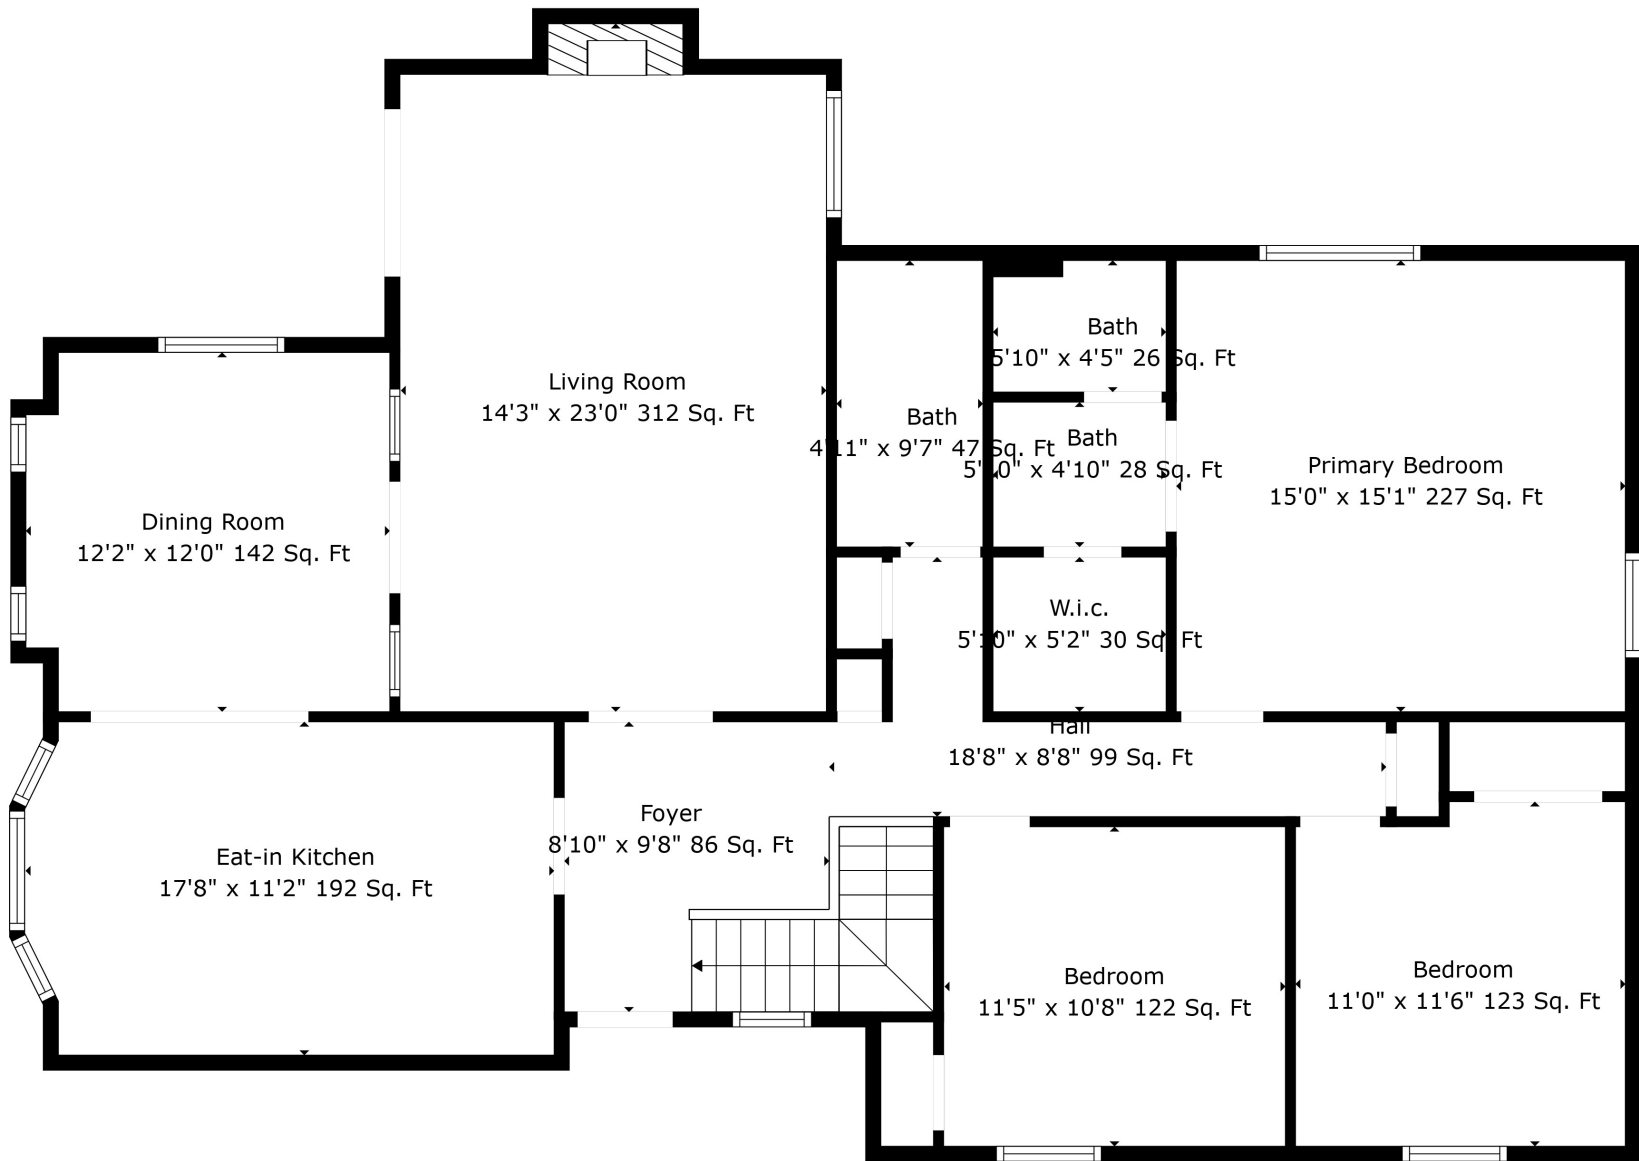

Floor 1

Floor 2

Total scanned area: 2495 sq. ft

Total scanned area: 2495 sq. ft

Measurements Are Calculated By Cubicasa Technology. Deemed Highly Reliable But Not Guaranteed.

Total scanned area: 2495 sq. ft

Measurements Are Calculated By Cubicasa Technology. Deemed Highly Reliable But Not Guaranteed.