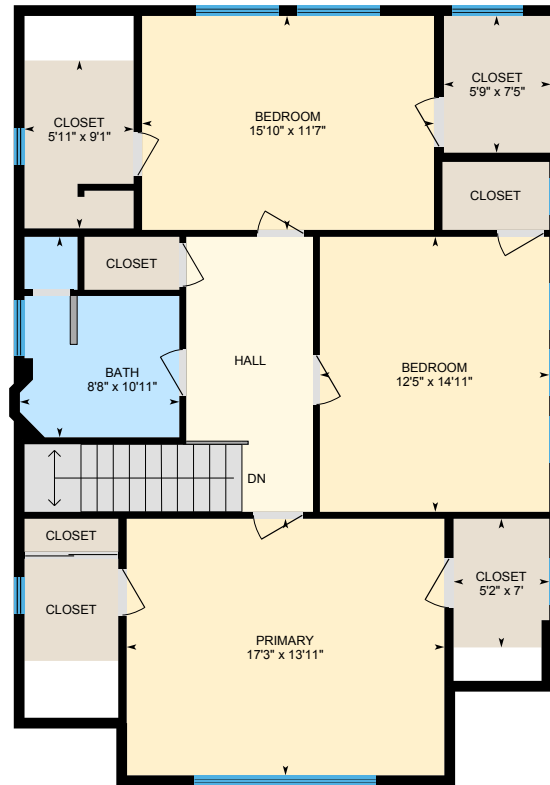

3824 Lakeshore Ave, Oakland, CA

Main Building: Total Finished Area 2510.53 sq ft

Main Floor
Finished Area 1293.31 sq ft

2nd Floor
Finished Area 1153.91 sq ft

Basement (Below Grade)
Finished Area 63.31 sq ft