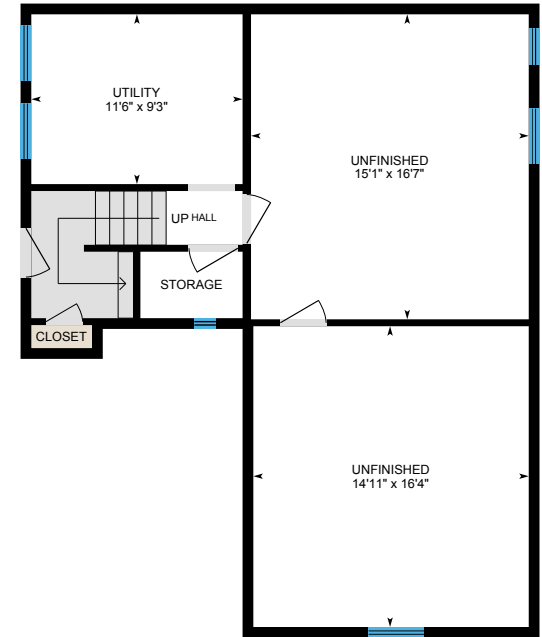

3824 Lakeshore Ave, Oakland, CA

Main Building: Total Finished Area 2510.53 sq ft

Main Floor
Finished Area 1293.31 sq ft

2nd Floor
Finished Area 1153.91 sq ft

Basement (Below Grade)
Finished Area 63.31 sq ft