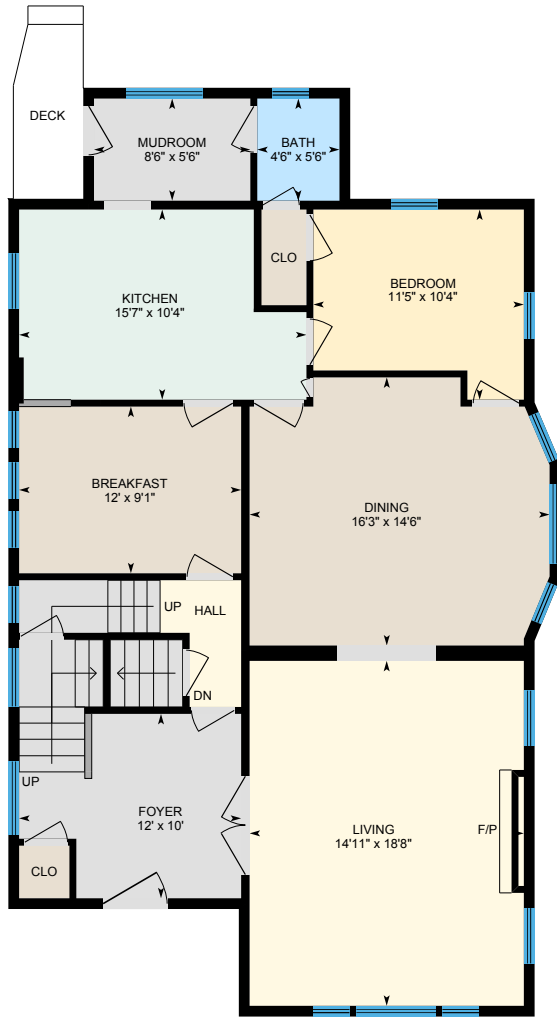

3824 Lakeshore Ave, Oakland, CA

Main Building: Total Finished Area 2510.53 sq ft

Main Floor
Finished Area 1293.31 sq ft

2nd Floor
Finished Area 1153.91 sq ft

Basement (Below Grade)
Finished Area 63.31 sq ft