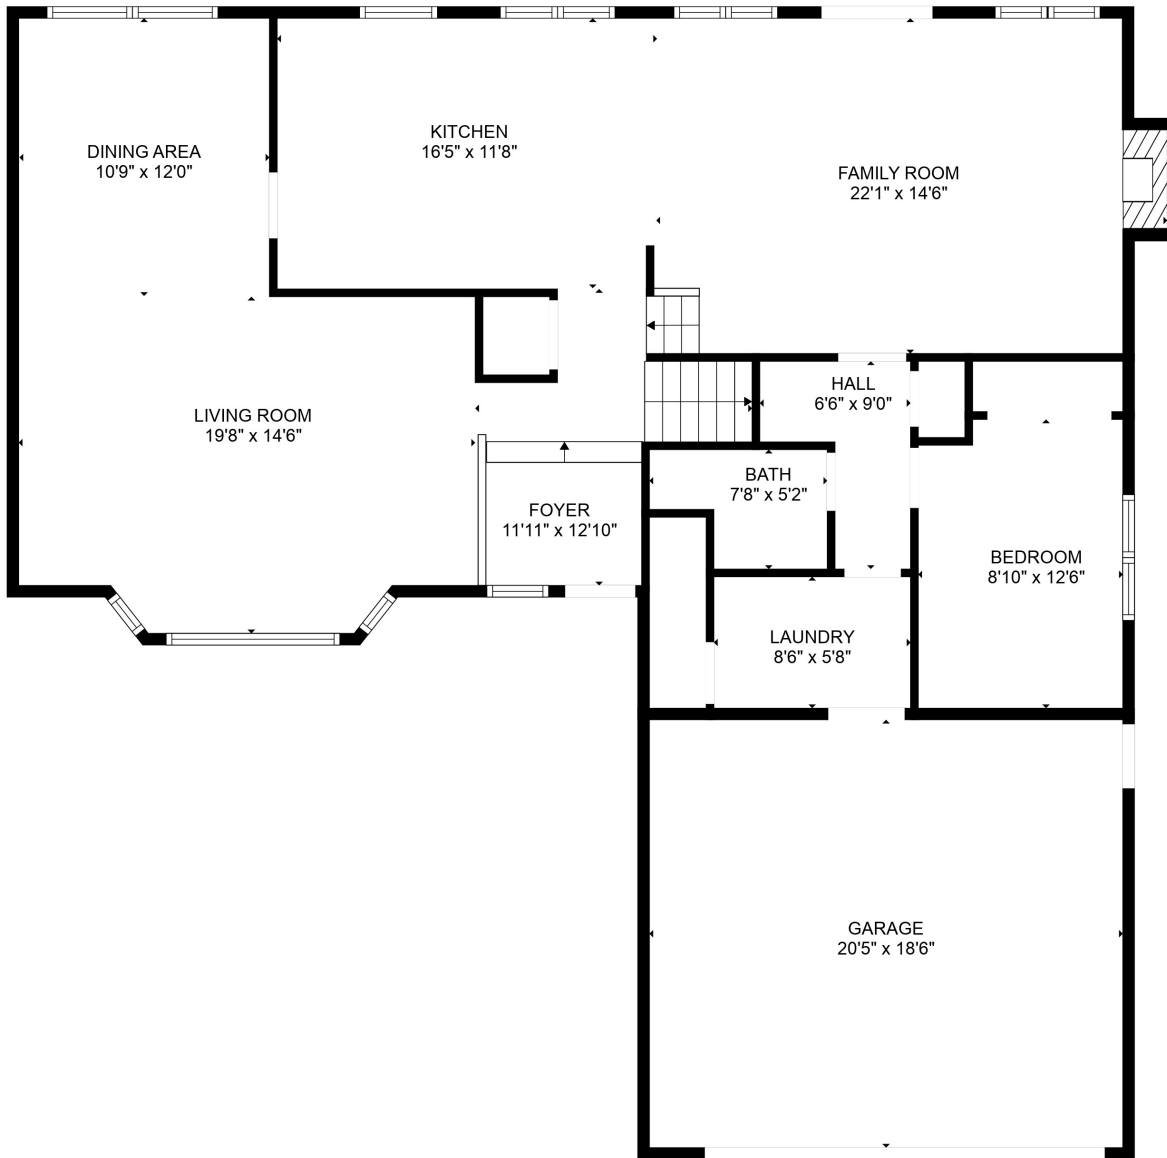

TOTAL: 2101 sq. ft
 FLOOR 1: 1298 sq. ft, FLOOR 2: 803 sq. ft
 EXCLUDED AREAS: GARAGE: 377 sq. ft, FIREPLACE: 6 sq. ft

MEASUREMENTS ARE CALCULATED BY CUBICASA TECHNOLOGY. DEEMED HIGHLY RELIABLE BUT NOT GUARANTEED.