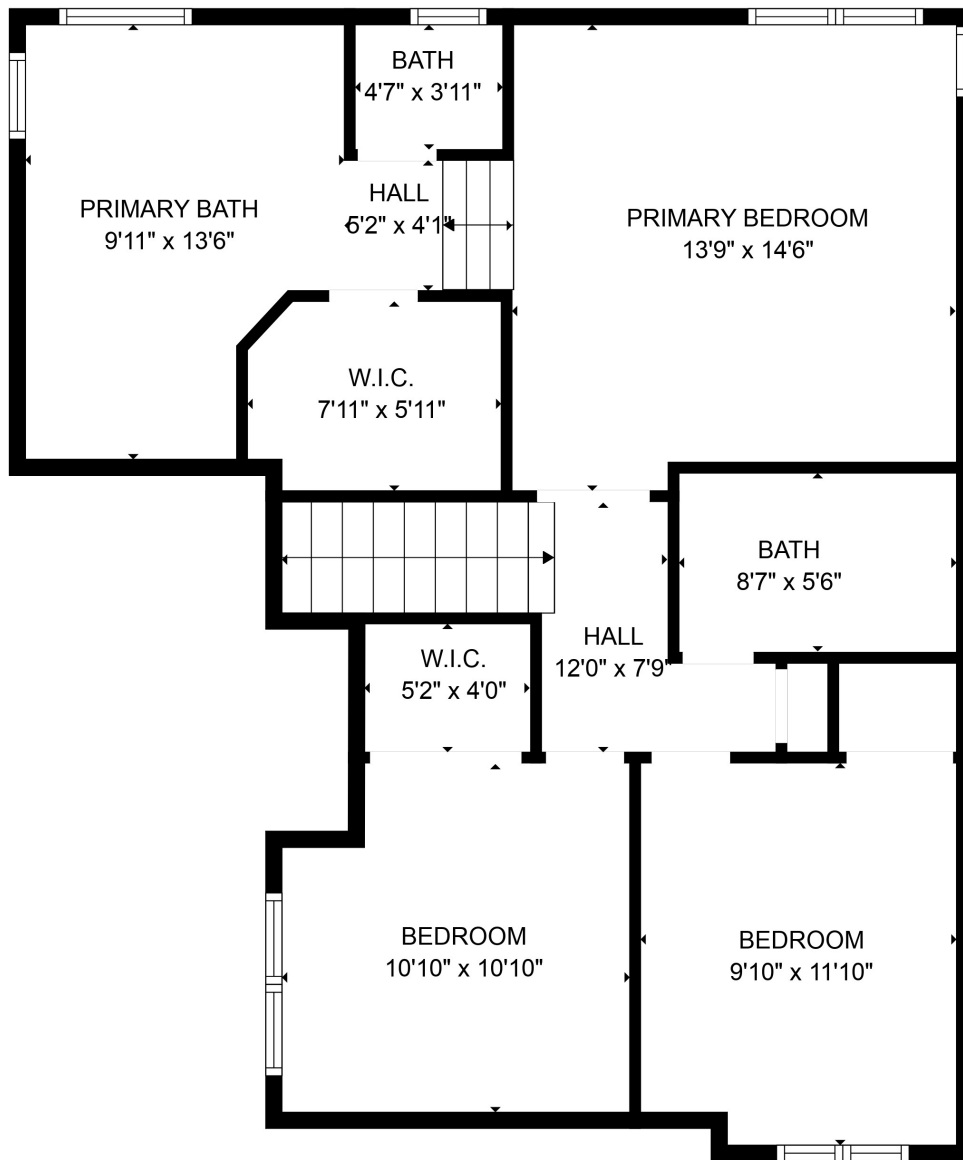

TOTAL: 2101 sq. ft
 FLOOR 1: 1298 sq. ft, FLOOR 2: 803 sq. ft
 EXCLUDED AREAS: GARAGE: 377 sq. ft, FIREPLACE: 6 sq. ft

MEASUREMENTS ARE CALCULATED BY CUBICASA TECHNOLOGY. DEEMED HIGHLY RELIABLE BUT NOT GUARANTEED.