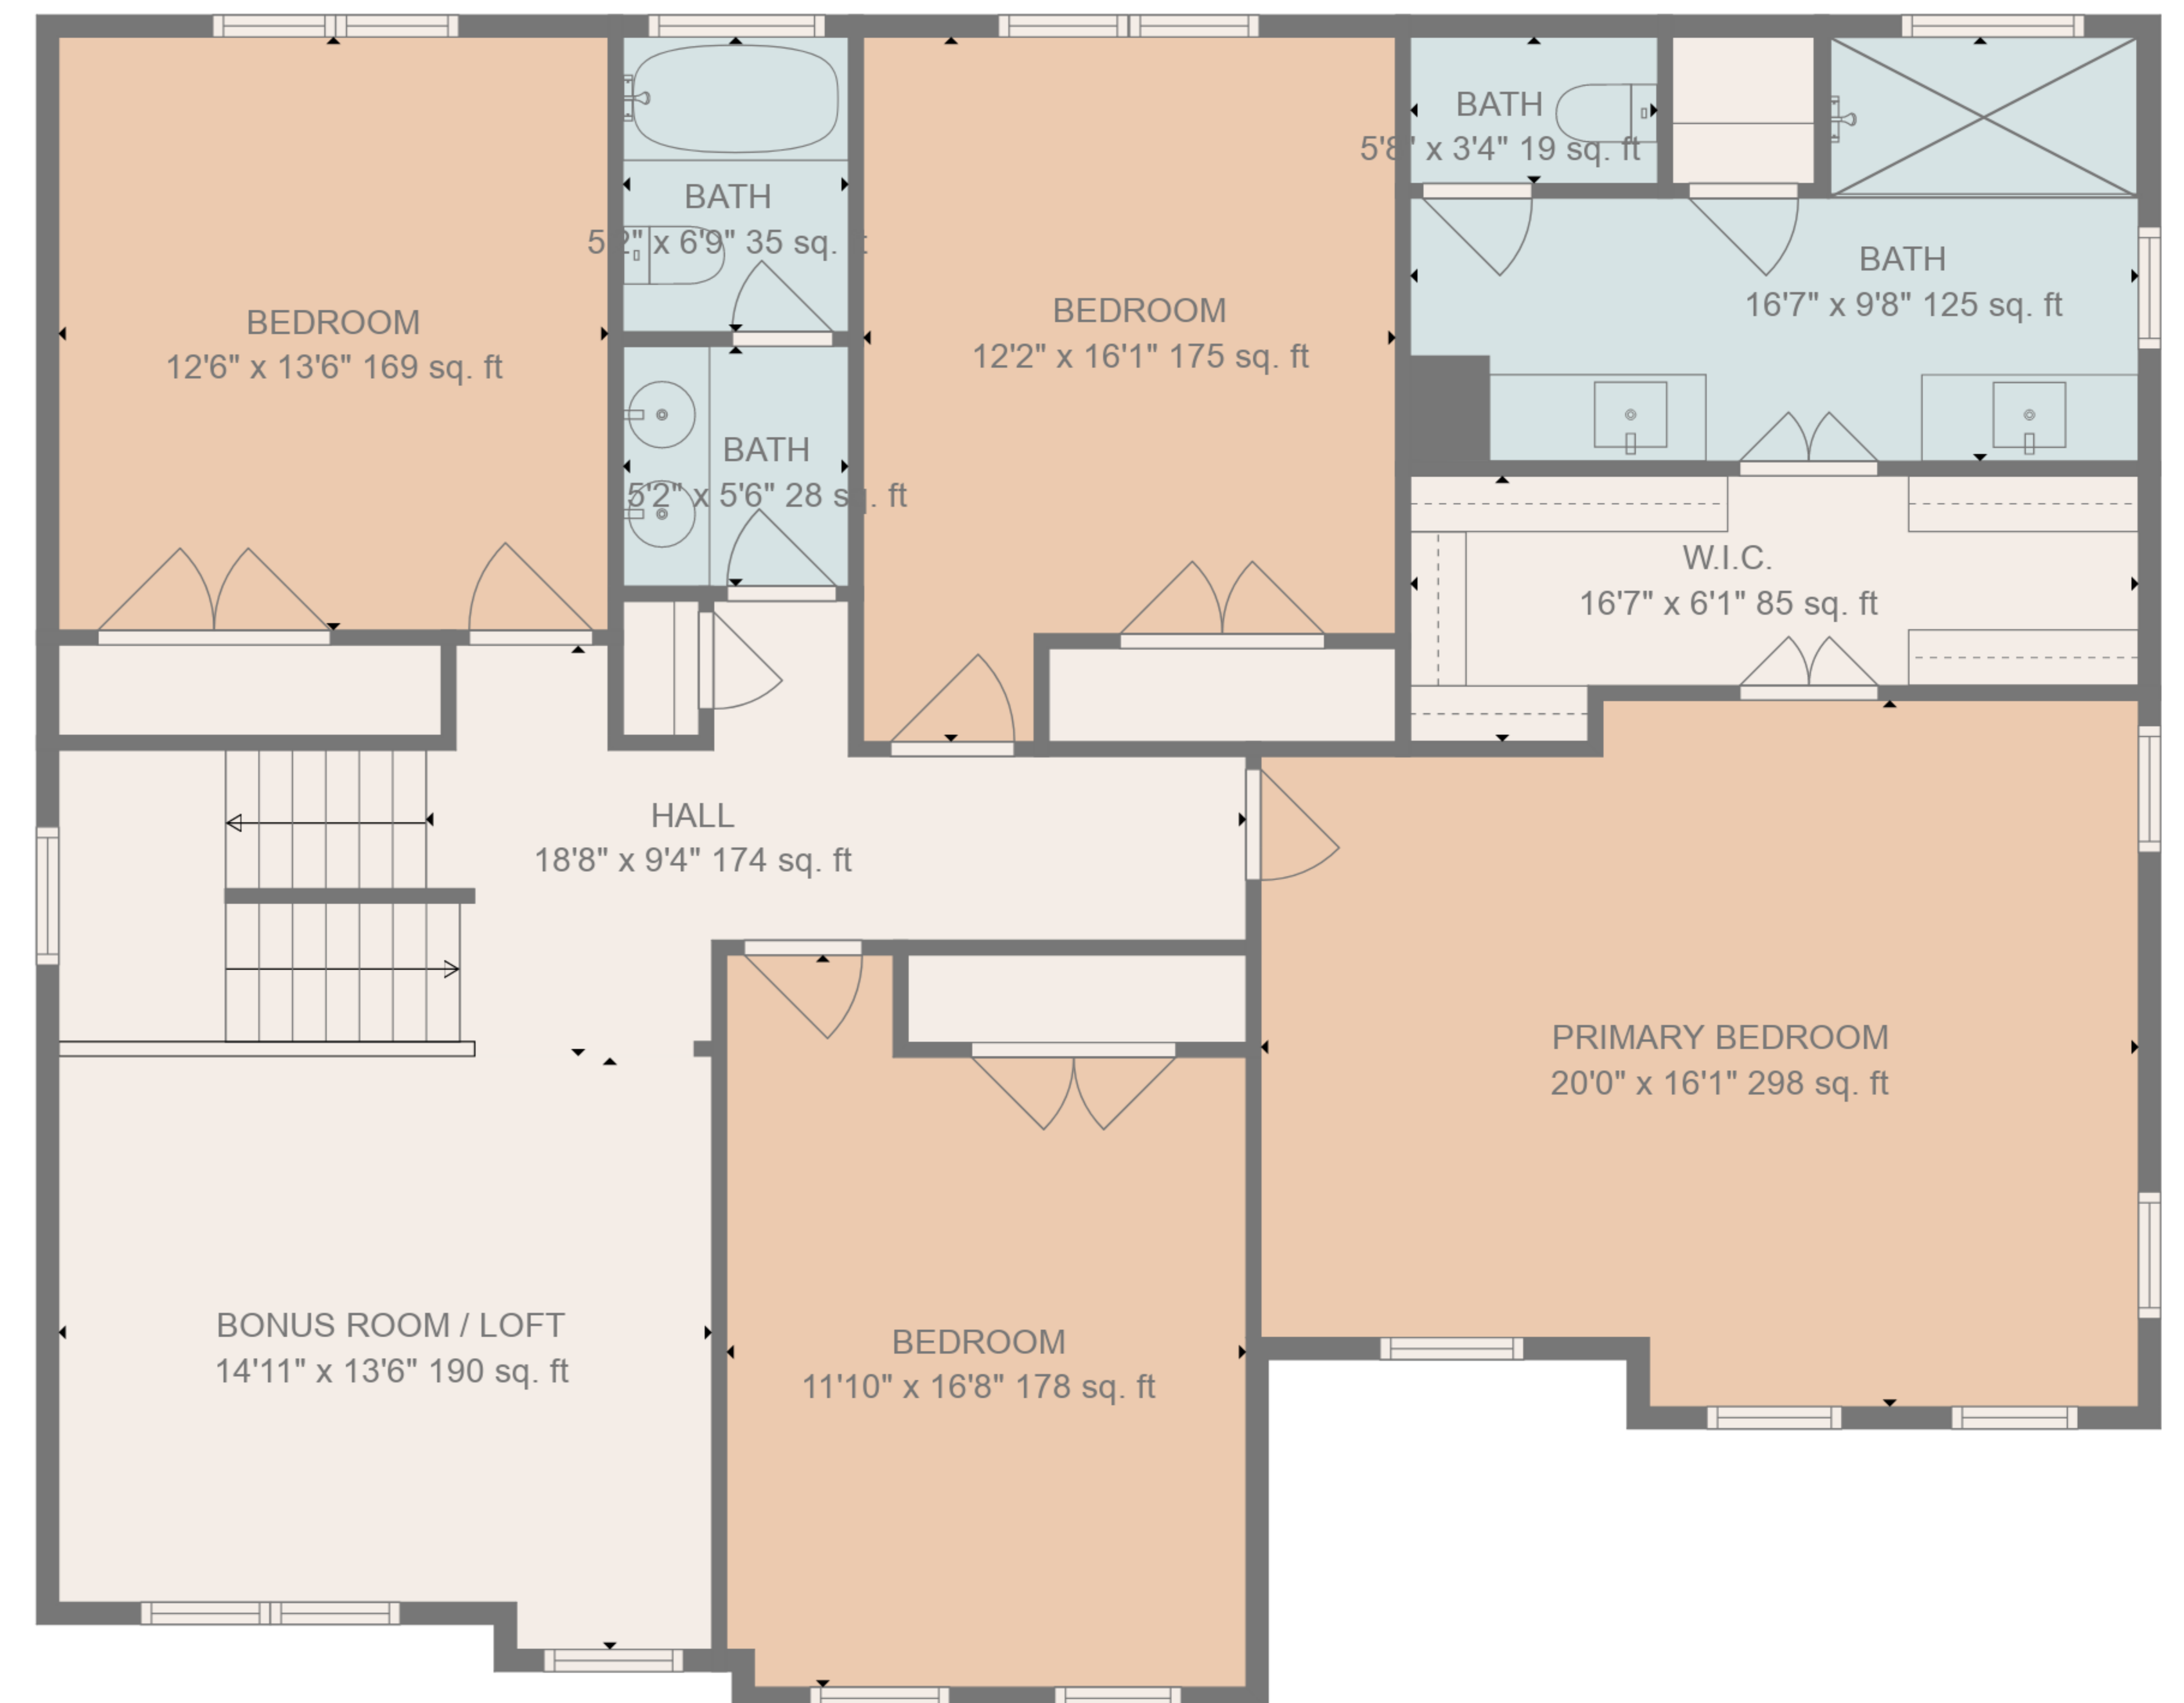

Total scanned area: 4614 sq. ft

SIZES AND DIMENSIONS ARE APPROXIMATE, ACTUAL MAY VARY.

Total scanned area: 4614 sq. ft

SIZES AND DIMENSIONS ARE APPROXIMATE, ACTUAL MAY VARY.

Total scanned area: 4614 sq. ft

SIZES AND DIMENSIONS ARE APPROXIMATE, ACTUAL MAY VARY.

FLOOR 3

FLOOR 2

Total scanned area: 4614 sq. ft

SIZES AND DIMENSIONS ARE APPROXIMATE, ACTUAL MAY VARY.