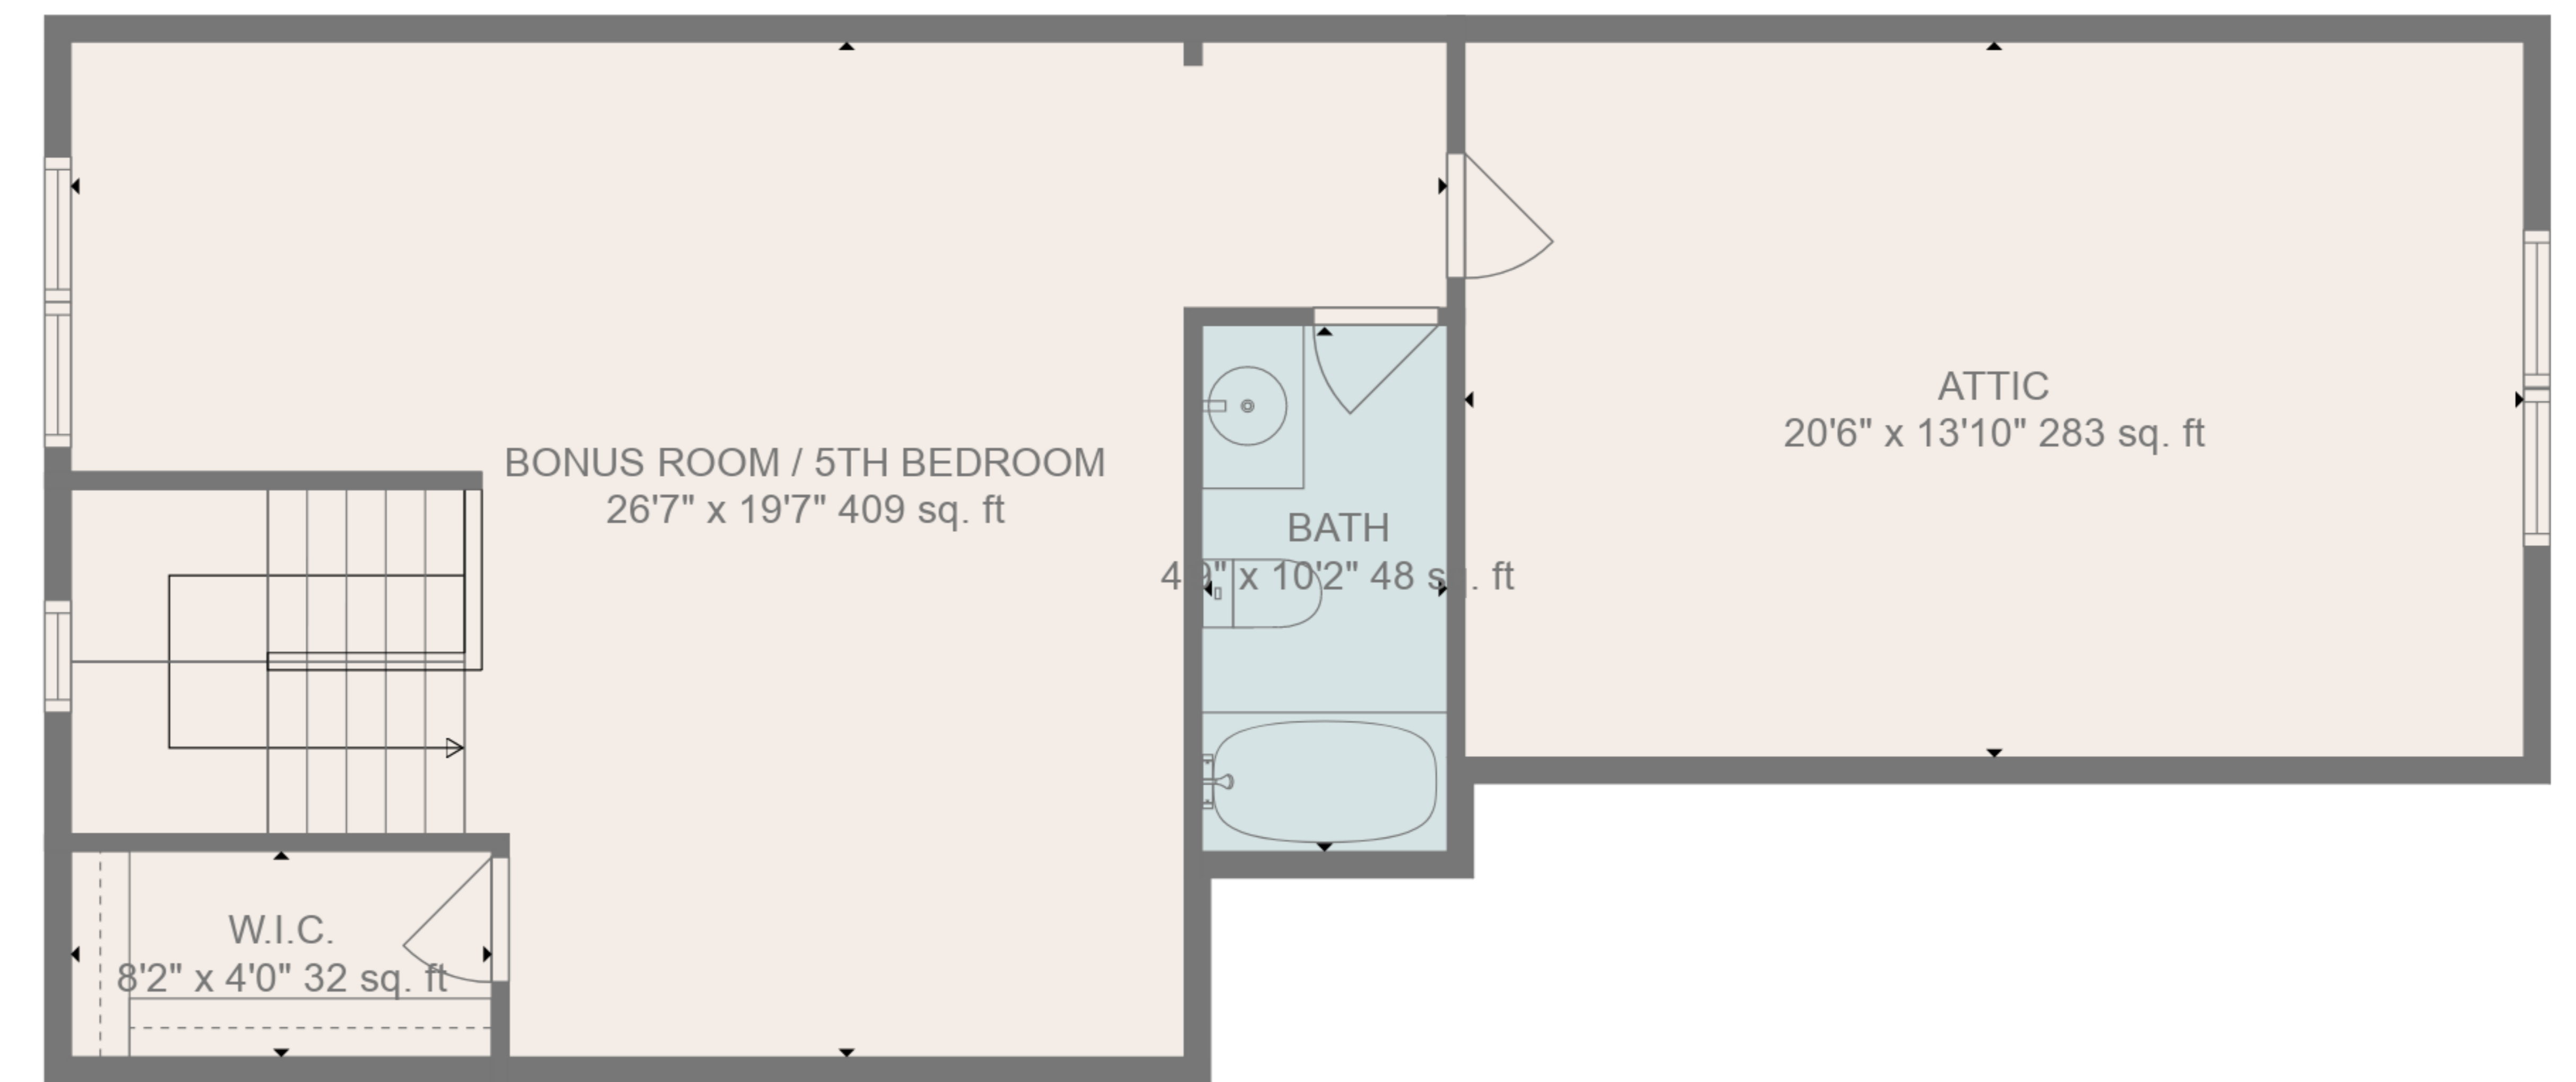

Total scanned area: 4614 sq. ft

SIZES AND DIMENSIONS ARE APPROXIMATE, ACTUAL MAY VARY.

Total scanned area: 4614 sq. ft

SIZES AND DIMENSIONS ARE APPROXIMATE, ACTUAL MAY VARY.

Total scanned area: 4614 sq. ft

SIZES AND DIMENSIONS ARE APPROXIMATE, ACTUAL MAY VARY.

FLOOR 3

FLOOR 2

Total scanned area: 4614 sq. ft

SIZES AND DIMENSIONS ARE APPROXIMATE, ACTUAL MAY VARY.