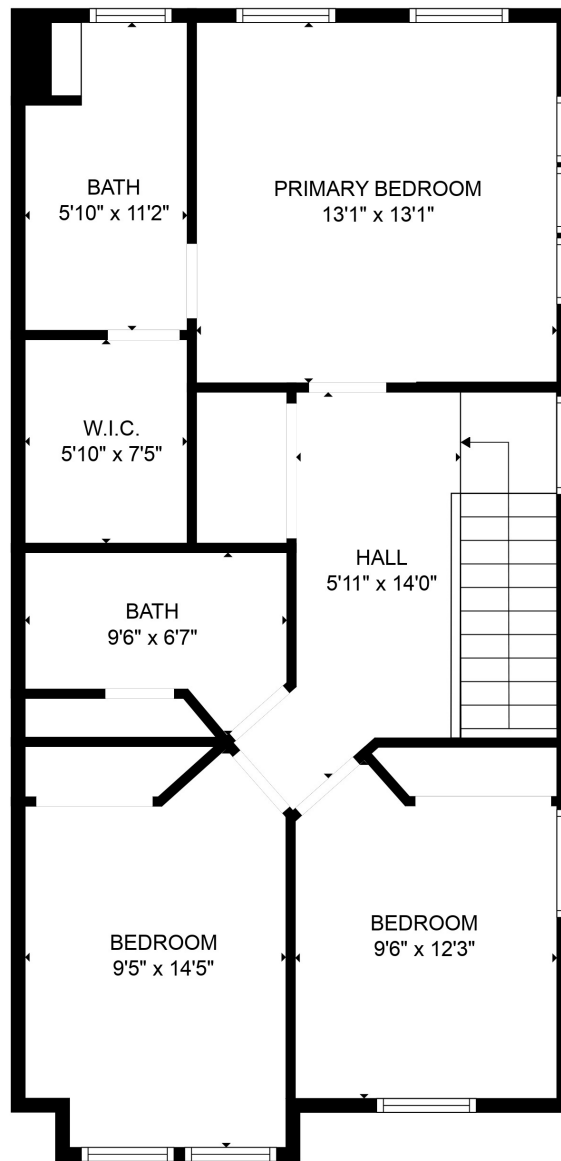

FLOOR 1

FLOOR 2

FLOOR 3

Total scanned area: 1972 sq. ft

SIZES AND DIMENSIONS ARE APPROXIMATE. ACTUAL MAY VARY.

Total scanned area: 1972 sq. ft

SIZES AND DIMENSIONS ARE APPROXIMATE. ACTUAL MAY VARY.

Total scanned area: 1972 sq. ft

SIZES AND DIMENSIONS ARE APPROXIMATE. ACTUAL MAY VARY.

Total scanned area: 1972 sq. ft

SIZES AND DIMENSIONS ARE APPROXIMATE. ACTUAL MAY VARY.