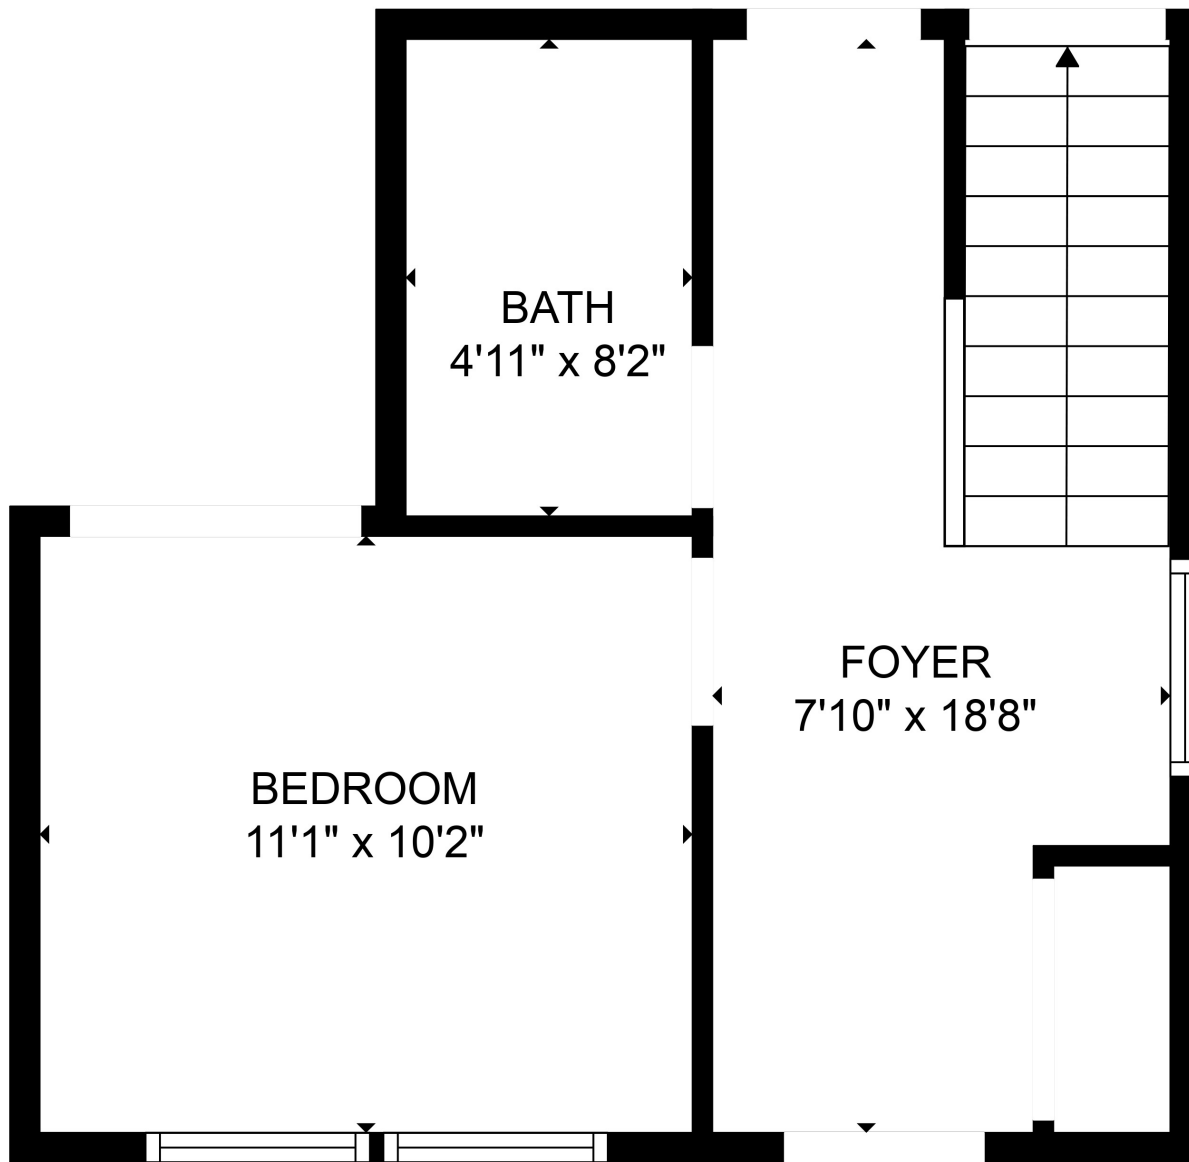

FLOOR 1

FLOOR 2

FLOOR 3

Total scanned area: 1972 sq. ft

SIZES AND DIMENSIONS ARE APPROXIMATE. ACTUAL MAY VARY.

Total scanned area: 1972 sq. ft

SIZES AND DIMENSIONS ARE APPROXIMATE. ACTUAL MAY VARY.

Total scanned area: 1972 sq. ft

SIZES AND DIMENSIONS ARE APPROXIMATE. ACTUAL MAY VARY.

Total scanned area: 1972 sq. ft

SIZES AND DIMENSIONS ARE APPROXIMATE. ACTUAL MAY VARY.