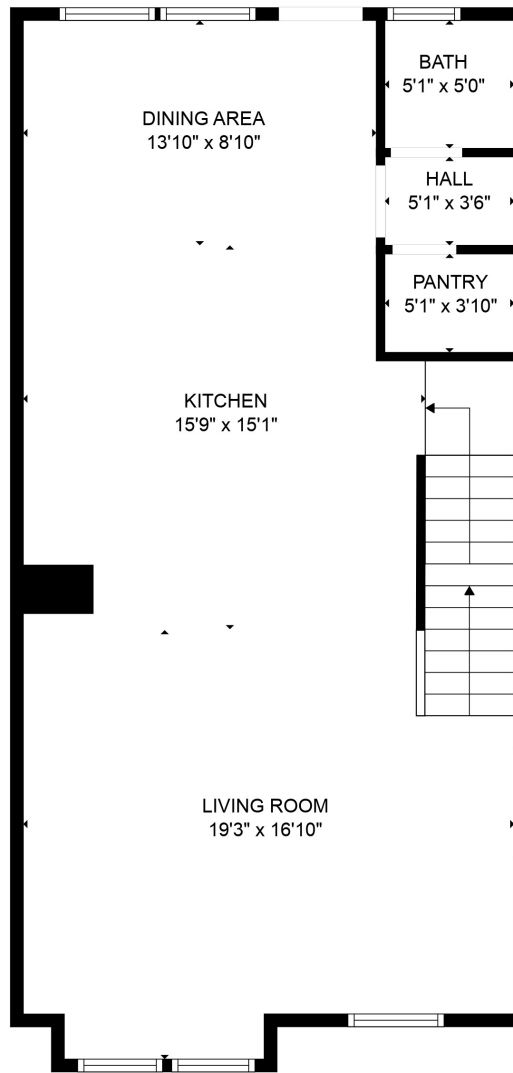

FLOOR 1

FLOOR 2

FLOOR 3

Total scanned area: 1972 sq. ft

SIZES AND DIMENSIONS ARE APPROXIMATE. ACTUAL MAY VARY.

Total scanned area: 1972 sq. ft

SIZES AND DIMENSIONS ARE APPROXIMATE. ACTUAL MAY VARY.

Total scanned area: 1972 sq. ft

SIZES AND DIMENSIONS ARE APPROXIMATE. ACTUAL MAY VARY.

Total scanned area: 1972 sq. ft

SIZES AND DIMENSIONS ARE APPROXIMATE. ACTUAL MAY VARY.