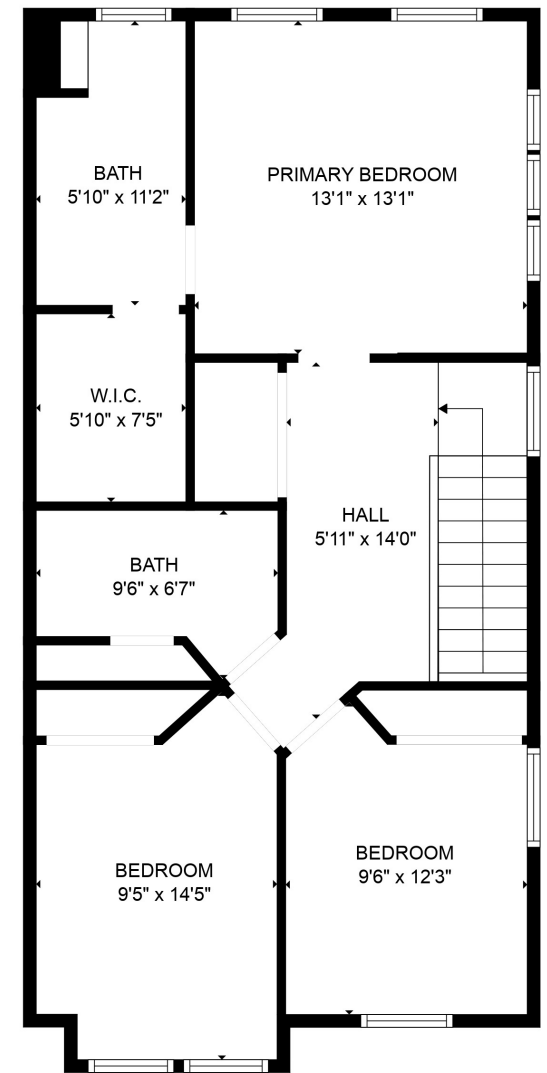

FLOOR 1

FLOOR 2

FLOOR 3

Total scanned area: 1972 sq. ft

SIZES AND DIMENSIONS ARE APPROXIMATE. ACTUAL MAY VARY.

Total scanned area: 1972 sq. ft

SIZES AND DIMENSIONS ARE APPROXIMATE. ACTUAL MAY VARY.

Total scanned area: 1972 sq. ft

SIZES AND DIMENSIONS ARE APPROXIMATE. ACTUAL MAY VARY.

Total scanned area: 1972 sq. ft

SIZES AND DIMENSIONS ARE APPROXIMATE. ACTUAL MAY VARY.